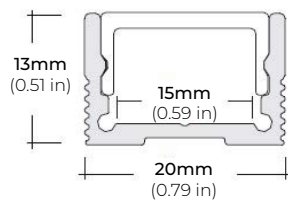

ALP-70

LENGTHS 49" | 84" | 98"
LENS Frosted
FINISH White | Black | Silver

ALP-80

LENGTHS 49" | 98"
LENS Frosted
FINISH Silver