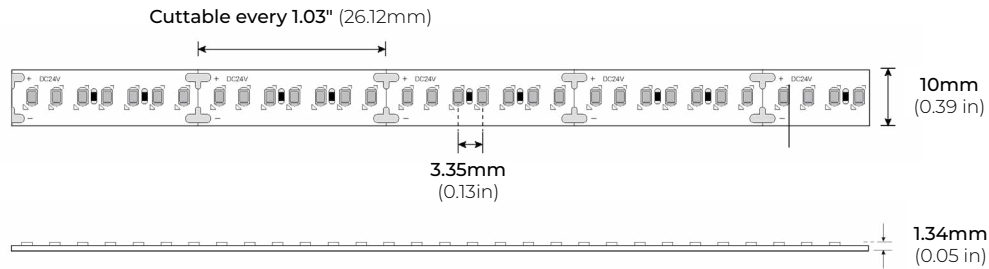

LSM-35

3W INDOOR FLEXIBLE LED STRIP

DIMENSIONS

COMPATIBLE CONNECTORS

HP PRO CONNECTORS

QUICK CONNECT SNAP-ON

- LSA-HW8-HPX10 8" HARDWIRE CONNECTOR
- LSA-HW24-HPX10 24" HARDWIRE CONNECTOR
- LSA-HW60-HPX10 60" HARDWIRE CONNECTOR
- LSA-HW120-HPX10 120" HARDWIRE CONNECTOR

- LSA-EX3-HPX10 3" LINK
- LSA-EX8-HPX10 8" LINK
- LSA-EX24-HPX10 24" LINK

- LSA-DC24-HPX10 24" DC CONNECTOR