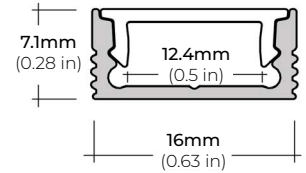

ALP-20

LENGTHS 49" | 84" | 98"
LENS Frosted
FINISH White | Black | Silver