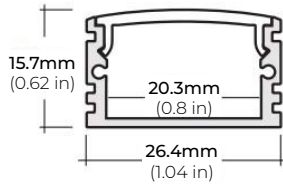

ALU-DS100

LENGTHS 39" | 78" | 84"
LENS Clear, Frosted
FINISH Silver