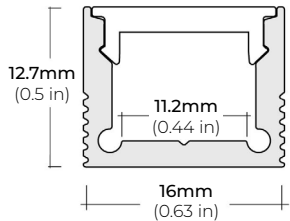

ALP-60

LENGTHS 49" | 84" | 98"
LENS Frosted
FINISH White | Black | Silver

ALP-65

LENGTHS 48" | 96"
LENS Clear
FINISH Silver