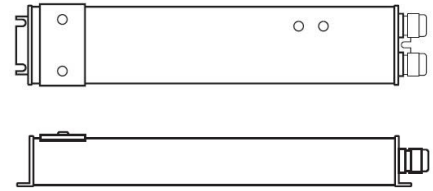

LSM-35

3W INDOOR FLEXIBLE LED STRIP

COMPATIBLE TRANSFORMERS

PSDE SERIES
0-10V DIMMING W/ JUNCTION BOX

PSDE-60W-24V-010-JB	CLASS 2	12.1" X 2.36" X 1.4"
PSDE-96W-24V-010-JB	CLASS 2	12.1" X 2.36" X 1.4"