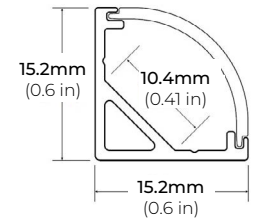

ALP-50C-V2 (CORNER)

LENGTHS 48" | 84" | 98"
LENS Frosted
FINISH White | Black | Silver