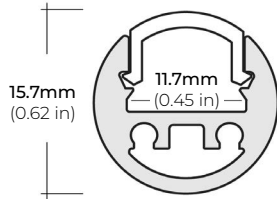

ALP-35

LENGTHS 49" | 98"
LENS Frosted
FINISH White | Black | Silver