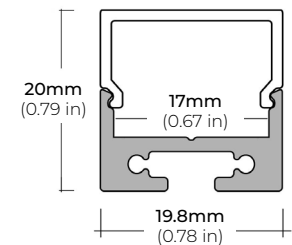

* For more compatible profiles, visit corelightingusa.com