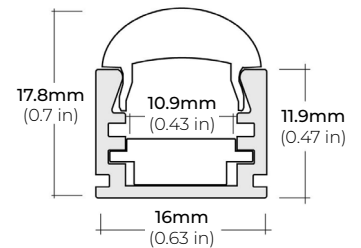

LSM-35

3W INDOOR FLEXIBLE LED STRIP

COMPATIBLE ALUMINUM PROFILES

SURFACE PROFILES

ALU-SF

LENGTHS 39" | 78" | 84" | 98"
LENS Clear, Frosted
FINISH Black | Silver

ALU-CN (CORNER)

LENGTHS 39" | 78" | 84" | 96"
LENS Clear, Frosted
FINISH Black | Silver

ALU-DS100

LENGTHS 39" | 78" | 84"
LENS Clear, Frosted
FINISH Silver

ALP-20

LENGTHS 49" | 84" | 98"
LENS Frosted
FINISH White | Black | Silver

ALP-35

LENGTHS 49" | 98"
LENS Frosted
FINISH White | Black | Silver

ALP-50C-V2 (CORNER)

LENGTHS 48" | 84" | 98"
LENS Frosted
FINISH White | Black | Silver

ALP-60

LENGTHS 49" | 84" | 98"
LENS Frosted
FINISH White | Black | Silver

ALP-65

LENGTHS 48" | 96"
LENS Clear
FINISH Silver

ALP-70

LENGTHS 49" | 84" | 98"
LENS Frosted
FINISH White | Black | Silver

ALP-80

LENGTHS 49" | 98"
LENS Frosted
FINISH Silver

* For more compatible profiles, visit corelightingusa.com

RECESSED PROFILES

ALP-20R

LENGTHS 49" | 98"
LENS Frosted
FINISH White | Black | Silver

ALP-60R

LENGTHS 49" | 84" | 98"
LENS Frosted
FINISH White | Black | Silver

* For more compatible profiles, visit corelightingusa.com