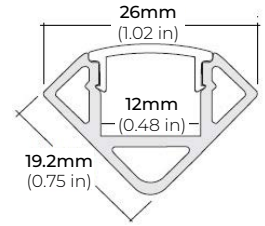

### DIMENSIONS

#### SURFACE PROFILES

##### ALU-SF

LENGTHS 39" | 78" | 84" | 98"  
LENS Clear, Frosted  
FINISH Black | Silver

##### ALU-CN (CORNER)

LENGTHS 39" | 78" | 84" | 96"  
LENS Clear, Frosted  
FINISH Black | Silver