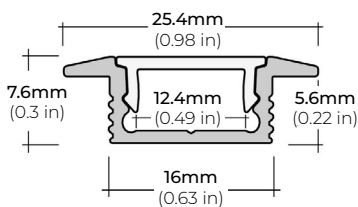

RECESSED PROFILES

ALP-20R

LENGTHS 49" | 98"
LENS Frosted
FINISH White | Black | Silver