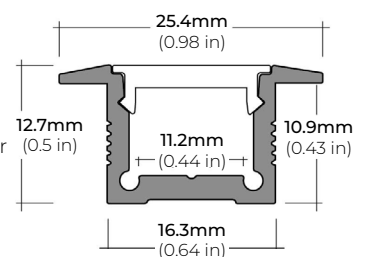

ALP-60R

LENGTHS 49" | 84" | 98"
LENS Frosted
FINISH White | Black | Silver