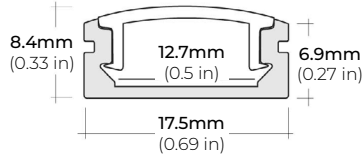

SPECIFICATIONS

INPUT VOLTAGE	24V DC
POWER CONSUMPTION	3.6W/Ft.
NO. OF LEDS	64 LEDs per Ft.
LUMEN OUTPUT	238 Lumens per Ft.
CRI	95+
DIMMING	MLV, ELV, 0-10 AND TRIAC
MAXIMUM RUN LENGTH	21 Ft.
CUTTABLE	Every 2.4 in (61.1mm)
BINNING	1.5 Step Macadam Elipse
OPERATING TEMPERATURE	-40°F (-40°C) ~ 140°F (60°C)
BEAM ANGLE	120°
IP RATING	IP20 (Indoor)
CERTIFICATIONS	UL Listed, TITLE 24 JA8
LUMEN MAINTENANCE	50,000 Hrs.

COMPATIBLE ALUMINUM PROFILES

SURFACE PROFILES

ALU-SF

LENGTHS 39" | 78" | 84" | 98"
LENS Clear, Frosted
FINISH Black | Silver

ALU-CN (CORNER)

LENGTHS 39" | 78" | 84" | 96"
LENS Clear, Frosted
FINISH Black | Silver

ALU-DS100

LENGTHS 39" | 78" | 84" | 98"
LENS Clear, Frosted
FINISH Silver

ALP-70

LENGTHS 49.25" | 84" | 98.5"
LENS Frosted
FINISH White | Black | Silver

ALP-75C (CORNER)

LENGTHS 49" | 84" | 98"
LENS Frosted
FINISH Black | Silver