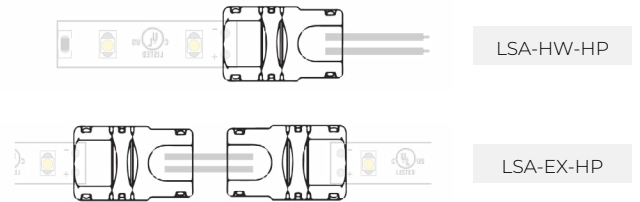

LSM-35WD

3.6W INDOOR AUTO WARM-DIM FLEXIBLE LED STRIP

DIMENSIONS

COMPATIBLE CONNECTORS

HP PRO CONNECTORS

QUICK CONNECT SNAP-ON

LSA-HW24-HPX12 24" HARDWIRE CONNECTOR
LSA-HW60-HPX12 60" HARDWIRE CONNECTOR

LSA-EX3-HPX12 3" LINK
LSA-EX8-HPX12 8" LINK
LSA-EX24-HPX12 24" LINK