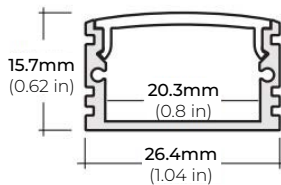

SPECIFICATIONS

INPUT VOLTAGE	24V DC
POWER CONSUMPTION	3.6W/Ft.
NO. OF LEDS	64 LEDs per Ft.
LUMEN OUTPUT	238 Lumens per Ft.
CRI	95+
DIMMING	MLV, ELV, 0-10 AND TRIAC
MAXIMUM RUN LENGTH	21 Ft.
CUTTABLE	Every 2.4 in (61.1mm)
BINNING	1.5 Step Macadam Elipse
OPERATING TEMPERATURE	-40°F (-40°C) ~ 140°F (60°C)
BEAM ANGLE	120°
IP RATING	IP20 (Indoor)
CERTIFICATIONS	UL Listed, TITLE 24 JA8
LUMEN MAINTENANCE	50,000 Hrs.

COMPATIBLE ALUMINUM PROFILES

SURFACE PROFILES

ALU-SF

LENGTHS 39" | 78" | 84" | 98"
LENS Clear, Frosted
FINISH Black | Silver

ALU-CN (CORNER)

LENGTHS 39" | 78" | 84" | 96"
LENS Clear, Frosted
FINISH Black | Silver

ALU-DS100

LENGTHS 39" | 78" | 84" | 98"
LENS Clear, Frosted
FINISH Silver

ALP-70

LENGTHS 49.25" | 84" | 98.5"
LENS Frosted
FINISH White | Black | Silver

ALP-75C (CORNER)

LENGTHS 49" | 84" | 98"
LENS Frosted
FINISH Black | Silver

ALP-80

LENGTHS 49.25" | 98.5"
LENS Frosted
FINISH Silver

ALP-90

LENGTHS 48" | 96"
LENS Frosted
FINISH Black | Silver

ALP-100C (CORNER)

LENGTHS 48" | 98"
LENS Frosted
FINISH Silver

* For more compatible profiles, visit corelightingusa.com