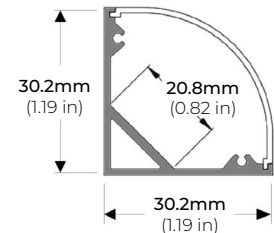

ALU-DS100

LENGTHS 39" | 78" | 84" | 98"
LENS Clear, Frosted
FINISH Silver

ALP-70

LENGTHS 49.25" | 84" | 98.5"
LENS Frosted
FINISH White | Black | Silver

ALP-75C (CORNER)

LENGTHS 49" | 84" | 98"
LENS Frosted
FINISH Black | Silver

ALP-80

LENGTHS 49.25" | 98.5"
LENS Frosted
FINISH Silver

ALP-90

LENGTHS 48" | 96"
LENS Frosted
FINISH Black | Silver

ALP-100C (CORNER)

LENGTHS 48" | 98"
LENS Frosted
FINISH Silver

* For more compatible profiles, visit corelightingusa.com

RECESSED PROFILES

ALP-70R

LENGTHS 48" | 98"
LENS Frosted
FINISH Black | Silver

ALP-102R

LENGTHS 49" | 98"
LENS Frosted, Black, Asymmetric, Double Asymmetric
FINISH Silver

* For more compatible profiles, visit corelightingusa.com