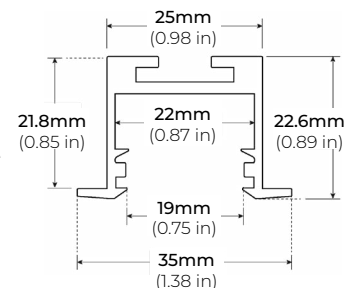

ALP-80

LENGTHS 49.25" | 98.5"
LENS Frosted
FINISH Silver

ALP-90

LENGTHS 48" | 96"
LENS Frosted
FINISH Black | Silver

ALP-100C (CORNER)

LENGTHS 48" | 98"
LENS Frosted
FINISH Silver

* For more compatible profiles, visit corelightingusa.com

RECESSED PROFILES

ALP-70R

LENGTHS 48" | 98"
LENS Frosted
FINISH Black | Silver

ALP-102R

LENGTHS 49" | 98"
LENS Frosted, Black, Asymmetric, Double Asymmetric
FINISH Silver

* For more compatible profiles, visit corelightingusa.com