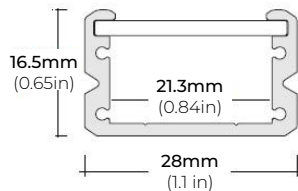

SPECIFICATIONS

INPUT VOLTAGE	24V DC
POWER CONSUMPTION	3.6W/Ft.
NO. OF LEDS	64 LEDs per Ft.
LUMEN OUTPUT	238 Lumens per Ft.
CRI	95+
DIMMING	MLV, ELV, 0-10 AND TRIAC
MAXIMUM RUN LENGTH	21 Ft.
CUTTABLE	Every 2.4 in (61.1mm)
BINNING	1.5 Step Macadam Elipse
OPERATING TEMPERATURE	-40°F (-40°C) ~ 140°F (60°C)
BEAM ANGLE	120°
IP RATING	IP20 (Indoor)
CERTIFICATIONS	UL Listed, TITLE 24 JA8
LUMEN MAINTENANCE	50,000 Hrs.

COMPATIBLE ALUMINUM PROFILES

SURFACE PROFILES

ALU-SF

LENGTHS 39" | 78" | 84" | 98"
LENS Clear, Frosted
FINISH Black | Silver

ALU-CN (CORNER)

LENGTHS 39" | 78" | 84" | 96"
LENS Clear, Frosted
FINISH Black | Silver

ALU-DS100

LENGTHS 39" | 78" | 84" | 98"
LENS Clear, Frosted
FINISH Silver

ALP-70

LENGTHS 49.25" | 84" | 98.5"
LENS Frosted
FINISH White | Black | Silver

ALP-75C (CORNER)

LENGTHS 49" | 84" | 98"
LENS Frosted
FINISH Black | Silver

ALP-80

LENGTHS 49.25" | 98.5"
LENS Frosted
FINISH Silver

ALP-90

LENGTHS 48" | 96"
LENS Frosted
FINISH Black | Silver

ALP-100C (CORNER)

LENGTHS 48" | 98"
LENS Frosted
FINISH Silver

* For more compatible profiles, visit corelightingusa.com