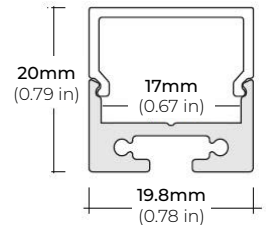

SPECIFICATIONS

INPUT VOLTAGE	24V DC
POWER CONSUMPTION	3.6W/Ft.
NO. OF LEDS	64 LEDs per Ft.
LUMEN OUTPUT	238 Lumens per Ft.
CRI	95+
DIMMING	MLV, ELV, 0-10 AND TRIAC
MAXIMUM RUN LENGTH	21 Ft.
CUTTABLE	Every 2.4 in (61.1mm)
BINNING	1.5 Step Macadam Elipse
OPERATING TEMPERATURE	-40°F (-40°C) ~ 140°F (60°C)
BEAM ANGLE	120°
IP RATING	IP20 (Indoor)
CERTIFICATIONS	UL Listed, TITLE 24 JA8
LUMEN MAINTENANCE	50,000 Hrs.

COMPATIBLE ALUMINUM PROFILES

SURFACE PROFILES

ALU-SF

LENGTHS 39" | 78" | 84" | 98"
LENS Clear, Frosted
FINISH Black | Silver

ALU-CN (CORNER)

LENGTHS 39" | 78" | 84" | 96"
LENS Clear, Frosted
FINISH Black | Silver

ALU-DS100

LENGTHS 39" | 78" | 84" | 98"
LENS Clear, Frosted
FINISH Silver

ALP-70

LENGTHS 49.25" | 84" | 98.5"
LENS Frosted
FINISH White | Black | Silver

ALP-75C (CORNER)

LENGTHS 49" | 84" | 98"
LENS Frosted
FINISH Black | Silver

ALP-80

LENGTHS 49.25" | 98.5"
LENS Frosted
FINISH Silver

ALP-90

LENGTHS 48" | 96"
LENS Frosted
FINISH Black | Silver

ALP-100C (CORNER)

LENGTHS 48" | 98"
LENS Frosted
FINISH Silver

* For more compatible profiles, visit corelightingusa.com