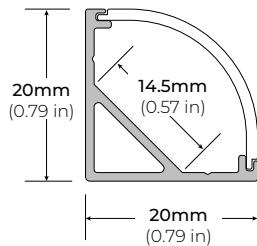

COMPATIBLE ALUMINUM PROFILES

SURFACE PROFILES

ALU-SF

LENGTHS 39" | 78" | 84" | 98"
LENS Clear, Frosted
FINISH Black | Silver

ALU-CN (CORNER)

LENGTHS 39" | 78" | 84" | 96"
LENS Clear, Frosted
FINISH Black | Silver

ALU-DS100

LENGTHS 39" | 78" | 84" | 98"
LENS Clear, Frosted
FINISH Silver

ALP-70

LENGTHS 49.25" | 84" | 98.5"
LENS Frosted
FINISH White | Black | Silver

ALP-75C (CORNER)

LENGTHS 49" | 84" | 98"
LENS Frosted
FINISH Black | Silver

ALP-80

LENGTHS 49.25" | 98.5"
LENS Frosted
FINISH Silver

ALP-90

LENGTHS 48" | 96"
LENS Frosted
FINISH Black | Silver

ALP-100C (CORNER)

LENGTHS 48" | 98"
LENS Frosted
FINISH Silver

* For more compatible profiles, visit corelightingusa.com