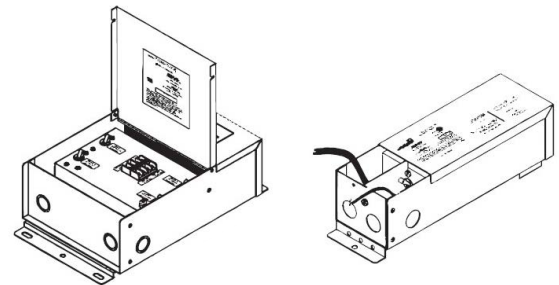

PSDH SERIES HIGH PERFORMANCE MAGNETIC LOW VOLTAGE (MLV)

PSDH-48W-24V	CLASS 2	11.25" X 3.37" X 3.25"
PSDH-96W-24V	CLASS 2	11.25" X 3.37" X 3.25"
PSDH-288W-24V	CLASS 2	14.25" X 8.43" X 4.43"