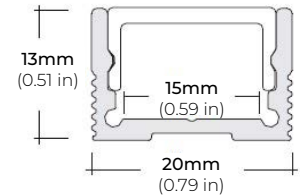

SPECIFICATIONS

INPUT VOLTAGE	24V DC
POWER CONSUMPTION	3.6W/Ft.
NO. OF LEDS	64 LEDs per Ft.
LUMEN OUTPUT	238 Lumens per Ft.
CRI	95+
DIMMING	MLV, ELV, 0-10 AND TRIAC
MAXIMUM RUN LENGTH	21 Ft.
CUTTABLE	Every 2.4 in (61.1mm)
BINNING	1.5 Step Macadam Elipse
OPERATING TEMPERATURE	-40°F (-40°C) ~ 140°F (60°C)
BEAM ANGLE	120°
IP RATING	IP20 (Indoor)
CERTIFICATIONS	UL Listed, TITLE 24 JA8
LUMEN MAINTENANCE	50,000 Hrs.

COMPATIBLE ALUMINUM PROFILES

SURFACE PROFILES

ALU-SF

LENGTHS 39" | 78" | 84" | 98"
LENS Clear, Frosted
FINISH Black | Silver

ALU-CN (CORNER)

LENGTHS 39" | 78" | 84" | 96"
LENS Clear, Frosted
FINISH Black | Silver

ALU-DS100

LENGTHS 39" | 78" | 84" | 98"
LENS Clear, Frosted
FINISH Silver

ALP-70

LENGTHS 49.25" | 84" | 98.5"
LENS Frosted
FINISH White | Black | Silver

ALP-75C (CORNER)

LENGTHS 49" | 84" | 98"
LENS Frosted
FINISH Black | Silver

ALP-80

LENGTHS 49.25" | 98.5"
LENS Frosted
FINISH Silver

ALP-90

LENGTHS 48" | 96"
LENS Frosted
FINISH Black | Silver

ALP-100C (CORNER)

LENGTHS 48" | 98"
LENS Frosted
FINISH Silver

* For more compatible profiles, visit corelightingusa.com