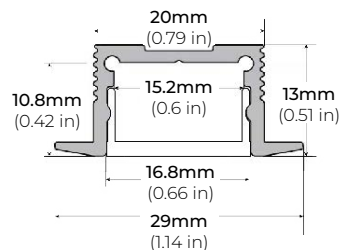

ALU-DS100

LENGTHS 39" | 78" | 84" | 98"
LENS Clear, Frosted
FINISH Silver

ALP-70

LENGTHS 49.25" | 84" | 98.5"
LENS Frosted
FINISH White | Black | Silver

ALP-75C (CORNER)

LENGTHS 49" | 84" | 98"
LENS Frosted
FINISH Black | Silver

ALP-80

LENGTHS 49.25" | 98.5"
LENS Frosted
FINISH Silver

ALP-90

LENGTHS 48" | 96"
LENS Frosted
FINISH Black | Silver

ALP-100C (CORNER)

LENGTHS 48" | 98"
LENS Frosted
FINISH Silver

* For more compatible profiles, visit corelightingusa.com

RECESSED PROFILES

ALP-70R

LENGTHS 48" | 98"
LENS Frosted
FINISH Black | Silver

ALP-102R

LENGTHS 49" | 98"
LENS Frosted, Black, Asymmetric, Double Asymmetric
FINISH Silver

* For more compatible profiles, visit corelightingusa.com