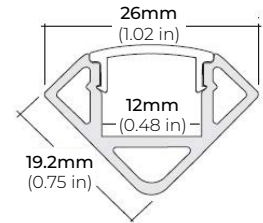

SPECIFICATIONS

INPUT VOLTAGE	24V DC
POWER CONSUMPTION	3.6W/Ft.
NO. OF LEDS	64 LEDs per Ft.
LUMEN OUTPUT	238 Lumens per Ft.
CRI	95+
DIMMING	MLV, ELV, 0-10 AND TRIAC
MAXIMUM RUN LENGTH	21 Ft.
CUTTABLE	Every 2.4 in (61.1mm)
BINNING	1.5 Step Macadam Elipse
OPERATING TEMPERATURE	-40°F (-40°C) ~ 140°F (60°C)
BEAM ANGLE	120°
IP RATING	IP20 (Indoor)
CERTIFICATIONS	UL Listed, TITLE 24 JA8
LUMEN MAINTENANCE	50,000 Hrs.

COMPATIBLE ALUMINUM PROFILES

SURFACE PROFILES

ALU-SF

LENGTHS 39" | 78" | 84" | 98"
LENS Clear, Frosted
FINISH Black | Silver

ALU-CN (CORNER)

LENGTHS 39" | 78" | 84" | 96"
LENS Clear, Frosted
FINISH Black | Silver

ALU-DS100

LENGTHS 39" | 78" | 84" | 98"
LENS Clear, Frosted
FINISH Silver

ALP-70

LENGTHS 49.25" | 84" | 98.5"
LENS Frosted
FINISH White | Black | Silver

ALP-75C (CORNER)

LENGTHS 49" | 84" | 98"
LENS Frosted
FINISH Black | Silver

ALP-80

LENGTHS 49.25" | 98.5"
LENS Frosted
FINISH Silver

ALP-90

LENGTHS 48" | 96"
LENS Frosted
FINISH Black | Silver

ALP-100C (CORNER)

LENGTHS 48" | 98"
LENS Frosted
FINISH Silver

* For more compatible profiles, visit corelightingusa.com