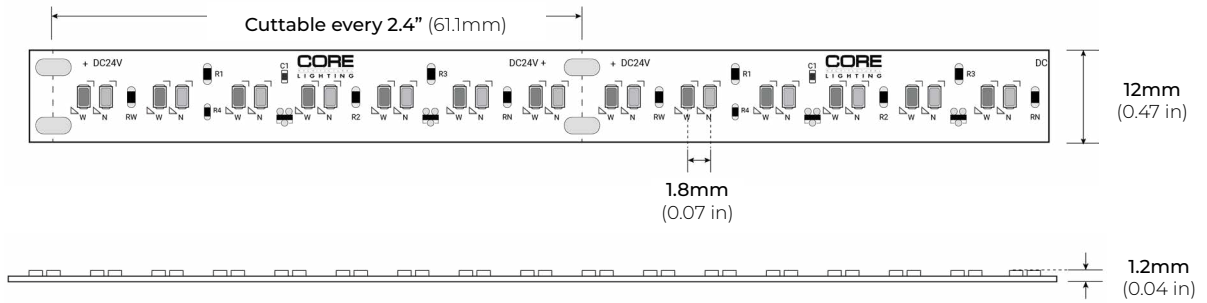

LSM-35WD

3.6W INDOOR AUTO WARM-DIM FLEXIBLE LED STRIP

DIMENSIONS

COMPATIBLE CONNECTORS

HP PRO CONNECTORS

QUICK CONNECT SNAP-ON

LSA-HW24-HPX12 24" HARDWIRE CONNECTOR
LSA-HW60-HPX12 60" HARDWIRE CONNECTOR

LSA-EX3-HPX12 3" LINK
LSA-EX8-HPX12 8" LINK
LSA-EX24-HPX12 24" LINK