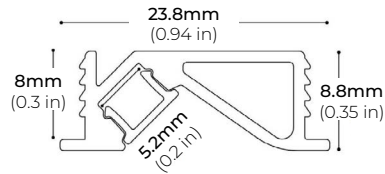

SPECIFICATIONS

INPUT VOLTAGE	24V DC
POWER CONSUMPTION	3W per Ft.
NO. OF LEDS	60 LEDs per Ft.
LUMEN OUTPUT	up to 285 Lm/Ft.
CRI	95+
COLOR TEMPERATURE	27K / 30K / 35K / 40K
DIMMING	MLV, ELV, 0-10 and TRIAC
MAXIMUM RUN LENGTH	12 Ft.
CUTTABLE	Every 1.5 in (38.3mm)
BINNING	1.5 Step Macadam Elipse
OPERATING TEMPERATURE	-40°F (-40°C) ~ +140°F (+60°C)
BEAM ANGLE	120°
IP RATING	IP45 dry location (Indoor)
CERTIFICATIONS	UL Listed, TITLE 24 JA8
LUMEN MAINTENANCE	50,000 Hrs.

LSM-35TN

3.0W INDOOR 5MM WIDE FLEXIBLE LED STRIP

DIMENSIONS

COMPATIBLE ALUMINUM PROFILES

SURFACE PROFILES

ALP40

LENGTHS 49.25" | 98.5"

LENS Frosted

FINISH Silver

RECESSED PROFILES

ALP-30R

LENGTHS 49" | 84" | 98"

LENS Frosted

FINISH White | Black | Silver

* For more compatible profiles, visit corelightingusa.com

LSM-35TN

3.0W INDOOR 5MM WIDE FLEXIBLE LED STRIP

COMPATIBLE TRANSFORMERS

PSDL SERIES TRIAC DIMMABLE

PSDL-30W-24V	CLASS 2	6.5" X 3.63" X 1.03"
PSDL-60W-24V	CLASS 2	7.4" X 3.63" X 1.03"
PSDL-96W-24V	CLASS 2	8.67" X 3.67 X 1.62"
PSDL-150W-24V		8.67" X 3.67" X 1.62"
PSDL-192W-24V		10.25" X 4.06" X 1.82"
PSDL-200W-24V		10.25" X 4.06" X 1.82"
PSDL-288W-24V		10.25" X 4.06" X 1.82"
PSDL-300W-24V		10.25" X 4.06" X 1.82"