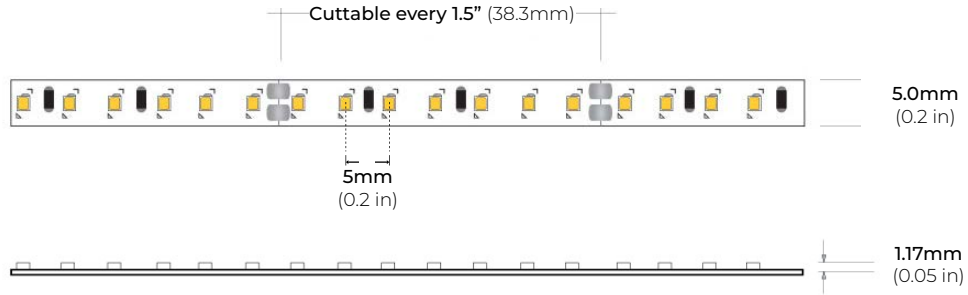

LSM-35TN

3.0W INDOOR 5MM WIDE FLEXIBLE LED STRIP

Project _____

Location _____

Quote/ Ref # _____

LSM35TN is a **5MM wide**, dimmable flexible LED strip capable of delivering up to 285 lumens of light output per Ft. Ideal for low profile and narrow installations, this LED strip light was designed for easy installation. 3M adhesive backing to stick to most surfaces and is field cuttable.

SPECIFICATIONS

INPUT VOLTAGE	24V DC
POWER CONSUMPTION	3W per Ft.
NO. OF LEDS	60 LEDs per Ft.
LUMEN OUTPUT	up to 285 Lm/Ft.
CRI	95+
COLOR TEMPERATURE	27K / 30K / 35K / 40K
DIMMING	MLV, ELV, 0-10 and TRIAC
MAXIMUM RUN LENGTH	12 Ft.
CUTTABLE	Every 1.5 in (38.3mm)
BINNING	1.5 Step Macadam Elipse
OPERATING TEMPERATURE	-40°F (-40°C) ~ +140°F (+60°C)
BEAM ANGLE	120°
IP RATING	IP45 dry location (Indoor)
CERTIFICATIONS	UL Listed, TITLE 24 JA8
LUMEN MAINTENANCE	50,000 Hrs.

LUMENS

CCT	LM/ FT	CRI	R9	R13
2700K	274	97	90	100
3000K	262	96	96	96
3500K	282	94	87	95
4000K	285	95	94	96

*Approved for closet / storage space installation per NEC 410.16(A)(3) and 410.16(C)(5)

MODEL	COLOR TEMP	LENGTH	VOLTAGE	PROFILE
LSM35TN	27K 2700K	16 16 Ft.	24V 24V DC	<i>See Page 2 for compatible profiles.</i>
	30K 3000K	100 100 Ft.		
	35K 3500K	1XX per Ft.		
	40K 4000K			
		*1 = Custom length per FT. (Cuttable every 1.5")		* Custom color finishes require powder coating. Allow 7 days leads time.

LSM-35TN

3.0W INDOOR 5MM WIDE FLEXIBLE LED STRIP

DIMENSIONS

COMPATIBLE ALUMINUM PROFILES

SURFACE PROFILES

ALP40

LENGTHS 49.25" | 98.5"

LENS Frosted