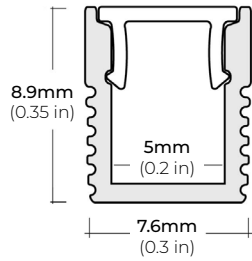

LSM-35TN

3.0W INDOOR 5MM WIDE FLEXIBLE LED STRIP

Project _____

Location _____

Quote/ Ref # _____

LSM35TN is a **5MM wide**, dimmable flexible LED strip capable of delivering up to 285 lumens of light output per Ft. Ideal for low profile and narrow installations, this LED strip light was designed for easy installation. 3M adhesive backing to stick to most surfaces and is field cuttable.

LSM-35TN

3.0W INDOOR 5MM WIDE FLEXIBLE LED STRIP

DIMENSIONS

COMPATIBLE ALUMINUM PROFILES

SURFACE PROFILES

ALP40

LENGTHS 49.25" | 98.5"

LENS Frosted

FINISH Silver

RECESSED PROFILES

ALP-30R

LENGTHS 49" | 84" | 98"

LENS Frosted

FINISH White | Black | Silver

* For more compatible profiles, visit corelightingusa.com

LSM-35TN

PSRX-30W-24V	CLASS 2	6.5" X 3.72" X 1.57"
PSRX-60W-24V	CLASS 2	7.4" X 3.72" X 1.57"
PSRX-96W-24V	CLASS 2	8.66" X 3.72" X 1.57"
PSRX-150W-24V		10.24" X 4.13" X 1.77"
PSRX-192W-24V	CLASS 2	11" X 4" X 1.82"
PSRX-200W-24V		10.24" X 4.13" X 1.77"
PSRX-288W-24V	CLASS 2	11.85" X 4.25" X 1.82"
PSRX-300W-24V		10.94" X 4.33" X 1.77"