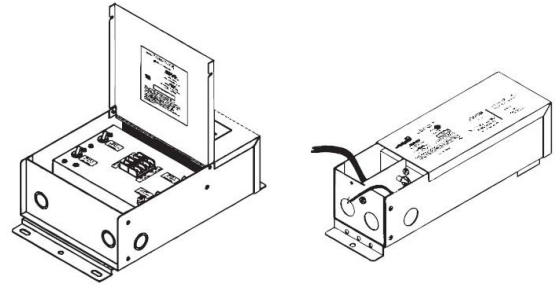

PSDH SERIES HIGH PERFORMANCE MAGNETIC LOW VOLTAGE (MLV)

PSDH-48W-24V	CLASS 2	11.25" X 3.37" X 3.25"
PSDH-96W-24V	CLASS 2	11.25" X 3.37" X 3.25"
PSDH-288W-24V	CLASS 2	14.25" X 8.43" X 4.43"