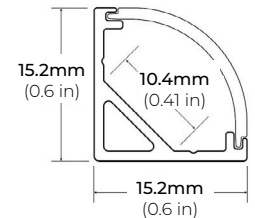

COMPATIBLE ALUMINUM PROFILES

SURFACE PROFILES

ALU-SF

LENGTHS 39" | 78" | 84" | 98"
LENS Clear, Frosted
FINISH Black | Silver

ALU-CN (CORNER)

LENGTHS 39" | 78" | 84" | 96"
LENS Clear, Frosted
FINISH Black | Silver

ALU-DS100

LENGTHS 39" | 78" | 84"
LENS Clear, Frosted
FINISH Silver

ALP-20

LENGTHS 49" | 84" | 98"
LENS Frosted
FINISH White | Black | Silver

ALP-35

LENGTHS 49" | 98"
LENS Frosted
FINISH White | Black | Silver

ALP-50C-V2 (CORNER)

LENGTHS 48" | 84" | 98"
LENS Frosted
FINISH White | Black | Silver

ALP-60

LENGTHS 49" | 84" | 98"
LENS Frosted
FINISH White | Black | Silver

ALP-65

LENGTHS 48" | 96"
LENS Clear
FINISH Silver