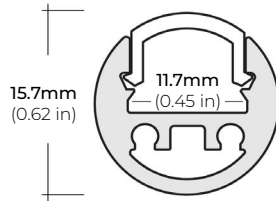

COMPATIBLE ALUMINUM PROFILES

SURFACE PROFILES

ALU-SF

LENGTHS 39" | 78" | 84" | 98"
LENS Clear, Frosted
FINISH Black | Silver

ALU-CN (CORNER)

LENGTHS 39" | 78" | 84" | 96"
LENS Clear, Frosted
FINISH Black | Silver

ALU-DS100

LENGTHS 39" | 78" | 84"
LENS Clear, Frosted
FINISH Silver

ALP-20

LENGTHS 49" | 84" | 98"
LENS Frosted
FINISH White | Black | Silver

ALP-35

LENGTHS 49" | 98"
LENS Frosted
FINISH White | Black | Silver

ALP-50C-V2 (CORNER)

LENGTHS 48" | 84" | 98"
LENS Frosted
FINISH White | Black | Silver

ALP-60

LENGTHS 49" | 84" | 98"
LENS Frosted
FINISH White | Black | Silver

ALP-65

LENGTHS 48" | 96"
LENS Clear
FINISH Silver

ALP-70

LENGTHS 49" | 84" | 98"
LENS Frosted
FINISH White | Black | Silver

ALP-80

LENGTHS 49" | 98"
LENS Frosted
FINISH Silver

* For more compatible profiles, visit corelightingusa.com

RECESSED PROFILES

ALP-20R