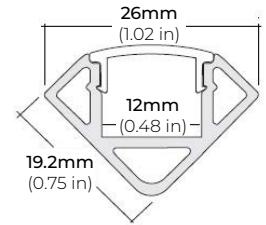

COMPATIBLE ALUMINUM PROFILES

SURFACE PROFILES

ALU-SF

LENGTHS 39" | 78" | 84" | 98"
LENS Clear, Frosted
FINISH Black | Silver

ALU-CN (CORNER)

LENGTHS 39" | 78" | 84" | 96"
LENS Clear, Frosted
FINISH Black | Silver

ALU-DS100

LENGTHS 39" | 78" | 84"
LENS Clear, Frosted
FINISH Silver

ALP-20

LENGTHS 49" | 84" | 98"
LENS Frosted
FINISH White | Black | Silver

ALP-35

LENGTHS 49" | 98"
LENS Frosted
FINISH White | Black | Silver

ALP-50C-V2 (CORNER)

LENGTHS 48" | 84" | 98"
LENS Frosted
FINISH White | Black | Silver

ALP-60

LENGTHS 49" | 84" | 98"
LENS Frosted
FINISH White | Black | Silver

ALP-65

LENGTHS 48" | 96"
LENS Clear
FINISH Silver