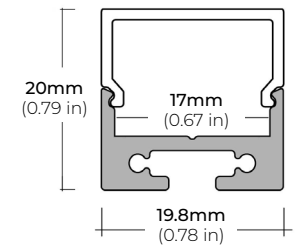

ALU-DS100

LENGTHS 39" | 78" | 84"
LENS Clear, Frosted
FINISH Silver

ALP-20

LENGTHS 49" | 84" | 98"
LENS Frosted
FINISH White | Black | Silver

ALP-35

LENGTHS 49" | 98"
LENS Frosted
FINISH White | Black | Silver

ALP-50C-V2 (CORNER)

LENGTHS 48" | 84" | 98"
LENS Frosted
FINISH White | Black | Silver

ALP-60

LENGTHS 49" | 84" | 98"
LENS Frosted
FINISH White | Black | Silver

ALP-65

LENGTHS 48" | 96"
LENS Clear
FINISH Silver

ALP-70

LENGTHS 49" | 84" | 98"
LENS Frosted
FINISH White | Black | Silver

ALP-80

LENGTHS 49" | 98"
LENS Frosted
FINISH Silver

* For more compatible profiles, visit corelightingusa.com

RECESSED PROFILES

ALP-20R