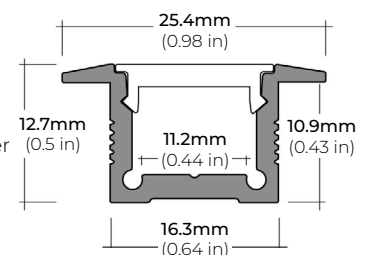

ALP-50C-V2 (CORNER)

LENGTHS 48" | 84" | 98"
LENS Frosted
FINISH White | Black | Silver

ALP-60

LENGTHS 49" | 84" | 98"
LENS Frosted
FINISH White | Black | Silver

ALP-65

LENGTHS 48" | 96"
LENS Clear
FINISH Silver

ALP-70

LENGTHS 49" | 84" | 98"
LENS Frosted
FINISH White | Black | Silver

ALP-80

LENGTHS 49" | 98"
LENS Frosted
FINISH Silver

* For more compatible profiles, visit corelightingusa.com

RECESSED PROFILES

ALP-20R

LENGTHS 49" | 98"
LENS Frosted
FINISH White | Black | Silver

ALP-60R

LENGTHS 49" | 84" | 98"
LENS Frosted
FINISH White | Black | Silver

* For more compatible profiles, visit corelightingusa.com

LSM-25

2.2W INDOOR FLEXIBLE LED STRIP