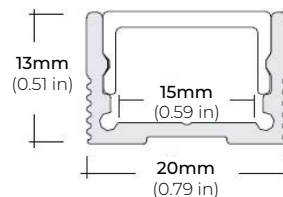

COMPATIBLE ALUMINUM PROFILES

SURFACE PROFILES

ALU-SF

LENGTHS 39" | 78" | 84" | 98"
LENS Clear, Frosted
FINISH Black | Silver

ALU-CN (CORNER)

LENGTHS 39" | 78" | 84" | 96"
LENS Clear, Frosted
FINISH Black | Silver

ALU-DS100

LENGTHS 39" | 78" | 84"
LENS Clear, Frosted
FINISH Silver

ALP-20

LENGTHS 49" | 84" | 98"
LENS Frosted
FINISH White | Black | Silver

ALP-35

LENGTHS 49" | 98"
LENS Frosted
FINISH White | Black | Silver

ALP-50C-V2 (CORNER)

LENGTHS 48" | 84" | 98"
LENS Frosted
FINISH White | Black | Silver

ALP-60

LENGTHS 49" | 84" | 98"
LENS Frosted
FINISH White | Black | Silver

ALP-65

LENGTHS 48" | 96"
LENS Clear
FINISH Silver

ALP-70

LENGTHS 49" | 84" | 98"
LENS Frosted
FINISH White | Black | Silver

ALP-80

LENGTHS 49" | 98"
LENS Frosted
FINISH Silver

* For more compatible profiles, visit corelightingusa.com

RECESSED PROFILES

ALP-20R