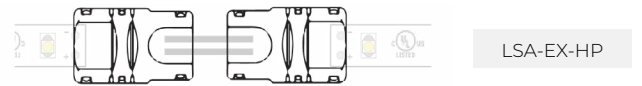

- LSA-EX3-HP 3" LINK
- LSA-EX8-HP 8" LINK
- LSA-EX24-HP 24" LINK