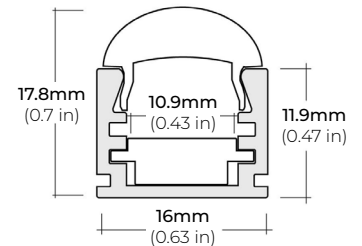

COMPATIBLE ALUMINUM PROFILES

SURFACE PROFILES

ALU-SF

LENGTHS 39" | 78" | 84" | 98"
LENS Clear, Frosted
FINISH Black | Silver

ALU-CN (CORNER)

LENGTHS 39" | 78" | 84" | 96"
LENS Clear, Frosted
FINISH Black | Silver

ALU-DS100

LENGTHS 39" | 78" | 84"
LENS Clear, Frosted
FINISH Silver

ALP-20

LENGTHS 49" | 84" | 98"
LENS Frosted
FINISH White | Black | Silver

ALP-35

LENGTHS 49" | 98"
LENS Frosted
FINISH White | Black | Silver

ALP-50C-V2 (CORNER)

LENGTHS 48" | 84" | 98"
LENS Frosted
FINISH White | Black | Silver

ALP-60

LENGTHS 49" | 84" | 98"
LENS Frosted
FINISH White | Black | Silver

ALP-65

LENGTHS 48" | 96"
LENS Clear
FINISH Silver

ALP-70

LENGTHS 49" | 84" | 98"
LENS Frosted
FINISH White | Black | Silver

ALP-80

LENGTHS 49" | 98"
LENS Frosted
FINISH Silver

* For more compatible profiles, visit corelightingusa.com

RECESSED PROFILES

ALP-20R