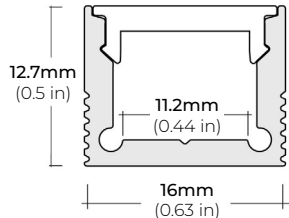

COMPATIBLE ALUMINUM PROFILES

SURFACE PROFILES

ALU-SF

LENGTHS 39" | 78" | 84" | 98"
LENS Clear, Frosted
FINISH Black | Silver

ALU-CN (CORNER)

LENGTHS 39" | 78" | 84" | 96"
LENS Clear, Frosted
FINISH Black | Silver

ALU-DS100

LENGTHS 39" | 78" | 84"
LENS Clear, Frosted
FINISH Silver

ALP-20

LENGTHS 49" | 84" | 98"
LENS Frosted
FINISH White | Black | Silver

ALP-35

LENGTHS 49" | 98"
LENS Frosted
FINISH White | Black | Silver

ALP-50C-V2 (CORNER)

LENGTHS 48" | 84" | 98"
LENS Frosted
FINISH White | Black | Silver

ALP-60

LENGTHS 49" | 84" | 98"
LENS Frosted
FINISH White | Black | Silver

ALP-65

LENGTHS 48" | 96"
LENS Clear
FINISH Silver