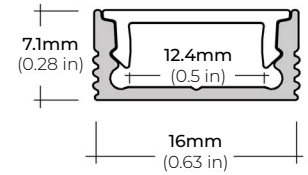

COMPATIBLE ALUMINUM PROFILES

SURFACE PROFILES

ALU-SF

LENGTHS 39" | 78" | 84" | 98"
LENS Clear, Frosted
FINISH Black | Silver

ALU-CN (CORNER)

LENGTHS 39" | 78" | 84" | 96"
LENS Clear, Frosted
FINISH Black | Silver

ALU-DS100

LENGTHS 39" | 78" | 84"
LENS Clear, Frosted
FINISH Silver

ALP-20

LENGTHS 49" | 84" | 98"
LENS Frosted
FINISH White | Black | Silver

ALP-35

LENGTHS 49" | 98"
LENS Frosted
FINISH White | Black | Silver

ALP-50C-V2 (CORNER)

LENGTHS 48" | 84" | 98"
LENS Frosted
FINISH White | Black | Silver

ALP-60

LENGTHS 49" | 84" | 98"
LENS Frosted
FINISH White | Black | Silver

ALP-65

LENGTHS 48" | 96"
LENS Clear
FINISH Silver