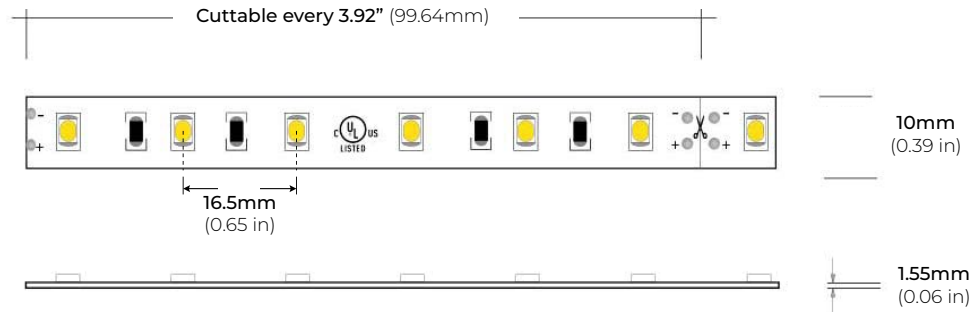

LSM-25

2.2W INDOOR FLEXIBLE LED STRIP

DIMENSIONS

COMPATIBLE CONNECTORS

HP PRO CONNECTORS

QUICK CONNECT SNAP-ON

- LSA-HW8-HP 8" HARDWIRE CONNECTOR
- LSA-HW24-HP 24" HARDWIRE CONNECTOR
- LSA-HW60-HP 60" HARDWIRE CONNECTOR
- LSA-HW120-HP 120" HARDWIRE CONNECTOR

- LSA-EX3-HP 3" LINK
- LSA-EX8-HP 8" LINK
- LSA-EX24-HP 24" LINK