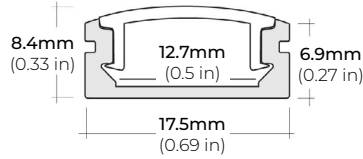

- LSA-TB-HWC-4A 4 AMP MAX HARDWIRE CONNECTOR
53W MAX (24V)
(0.45" X 0.48" X 0.31")

- LSA-TB-MC-4A 4 AMP MAX STRIP TO STRIP CONNECTOR
53W MAX (24V)
(0.45" X 0.48" X 0.31")

LSM-25

2.2W INDOOR FLEXIBLE LED STRIP

COMPATIBLE ALUMINUM PROFILES

SURFACE PROFILES

ALU-SF

LENGTHS 39" | 78" | 84" | 98"
LENS Clear, Frosted
FINISH Black | Silver

ALU-CN (CORNER)

LENGTHS 39" | 78" | 84" | 96"
LENS Clear, Frosted
FINISH Black | Silver

ALU-DS100

LENGTHS 39" | 78" | 84"
LENS Clear, Frosted
FINISH Silver

ALP-20

LENGTHS 49" | 84" | 98"
LENS Frosted
FINISH White | Black | Silver

ALP-35

LENGTHS 49" | 98"
LENS Frosted
FINISH White | Black | Silver