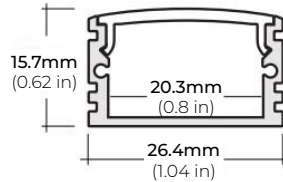

COMPATIBLE ALUMINUM PROFILES

SURFACE PROFILES

ALU-SF

LENGTHS 39" | 78" | 84" | 98"
LENS Clear, Frosted
FINISH Black | Silver

ALU-CN (CORNER)

LENGTHS 39" | 78" | 84" | 96"
LENS Clear, Frosted
FINISH Black | Silver

ALU-DS100

LENGTHS 39" | 78" | 84"
LENS Clear, Frosted
FINISH Silver

ALP-20

LENGTHS 49" | 84" | 98"
LENS Frosted
FINISH White | Black | Silver

ALP-35

LENGTHS 49" | 98"
LENS Frosted
FINISH White | Black | Silver

ALP-50C-V2 (CORNER)

LENGTHS 48" | 84" | 98"
LENS Frosted
FINISH White | Black | Silver

ALP-60

LENGTHS 49" | 84" | 98"
LENS Frosted
FINISH White | Black | Silver

ALP-65

LENGTHS 48" | 96"
LENS Clear
FINISH Silver