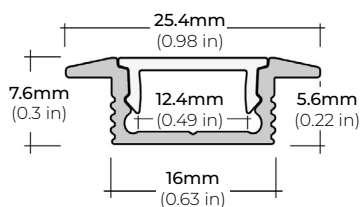

ALP-50C-V2 (CORNER)

LENGTHS 48" | 84" | 98"
LENS Frosted
FINISH White | Black | Silver

ALP-60

LENGTHS 49" | 84" | 98"
LENS Frosted
FINISH White | Black | Silver

ALP-65

LENGTHS 48" | 96"
LENS Clear
FINISH Silver

ALP-70

LENGTHS 49" | 84" | 98"
LENS Frosted
FINISH White | Black | Silver

ALP-80

LENGTHS 49" | 98"
LENS Frosted
FINISH Silver

* For more compatible profiles, visit corelightingusa.com

RECESSED PROFILES

ALP-20R

LENGTHS 49" | 98"
LENS Frosted
FINISH White | Black | Silver

ALP-60R

LENGTHS 49" | 84" | 98"
LENS Frosted
FINISH White | Black | Silver

* For more compatible profiles, visit corelightingusa.com

LSM-25

2.2W INDOOR FLEXIBLE LED STRIP