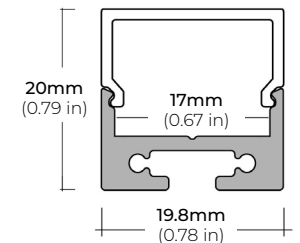

ALP-80 (SUSPENDED)

LENGTHS 49" | 98"
LENS Frosted
FINISH Silver

* For more compatible profiles, visit corelightingusa.com