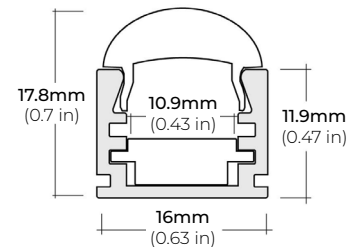

LSM-20

2W INDOOR FLEXIBLE LED STRIP

COMPATIBLE ALUMINUM PROFILES

SURFACE PROFILES

ALU-SF

LENGTHS 39" | 78" | 84" | 98"
LENS Clear, Frosted
FINISH Black | Silver

ALU-CN (CORNER)

LENGTHS 39" | 78" | 84" | 96"
LENS Clear, Frosted
FINISH Black | Silver

ALU-DS100

LENGTHS 39" | 78" | 84"
LENS Clear, Frosted
FINISH Silver

ALP-20

LENGTHS 49" | 84" | 98"
LENS Frosted
FINISH White | Black | Silver

ALP-35

LENGTHS 49" | 98"
LENS Frosted
FINISH White | Black | Silver

ALP-50C-V2 (CORNER)

LENGTHS 48" | 84" | 98"
LENS Frosted
FINISH White | Black | Silver

ALP-60

LENGTHS 49" | 84" | 98"
LENS Frosted
FINISH White | Black | Silver

ALP-65

LENGTHS 48" | 96"
LENS Clear
FINISH Silver

ALP-70

LENGTHS 49" | 84" | 98"
LENS Frosted
FINISH White | Black | Silver

ALP-80 (SUSPENDED)

LENGTHS 49" | 98"
LENS Frosted
FINISH Silver

* For more compatible profiles, visit corelightingusa.com

RECESSED PROFILES

ALP-20R

LENGTHS 49" | 98"
LENS Frosted
FINISH White | Black | Silver

ALP-60R

LENGTHS 49" | 84" | 98"
LENS Frosted
FINISH White | Black | Silver

* For more compatible profiles, visit corelightingusa.com