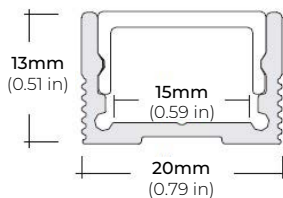

ALP-70

LENGTHS 49" | 84" | 98"
LENS Frosted
FINISH White | Black | Silver