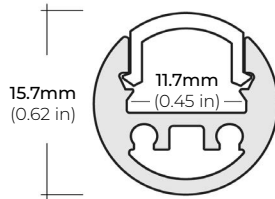

ALP-35

LENGTHS 49" | 98"
LENS Frosted
FINISH White | Black | Silver