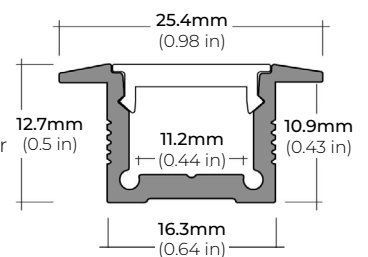

ALP-60R

LENGTHS 49" | 84" | 98"
LENS Frosted
FINISH White | Black | Silver