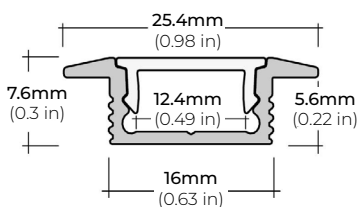

RECESSED PROFILES

ALP-20R

LENGTHS 49" | 98"
LENS Frosted
FINISH White | Black | Silver