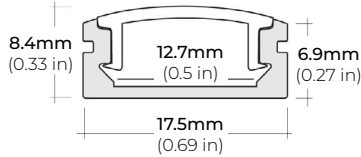

LSM-20

2W INDOOR FLEXIBLE LED STRIP

COMPATIBLE ALUMINUM PROFILES

SURFACE PROFILES

ALU-SF

LENGTHS 39" | 78" | 84" | 98"
LENS Clear, Frosted
FINISH Black | Silver

ALU-CN (CORNER)

LENGTHS 39" | 78" | 84" | 96"
LENS Clear, Frosted
FINISH Black | Silver