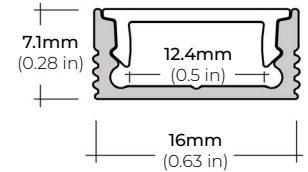

ALP-20

LENGTHS 49" | 84" | 98"
LENS Frosted
FINISH White | Black | Silver