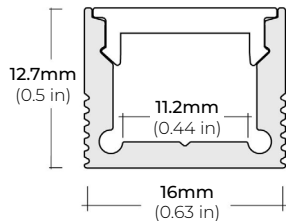

ALP-60

LENGTHS 49" | 84" | 98"
LENS Frosted
FINISH White | Black | Silver

ALP-65

LENGTHS 48" | 96"
LENS Clear
FINISH Silver