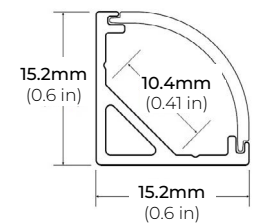

ALP-50C-V2 (CORNER)

LENGTHS 48" | 84" | 98"
LENS Frosted
FINISH White | Black | Silver