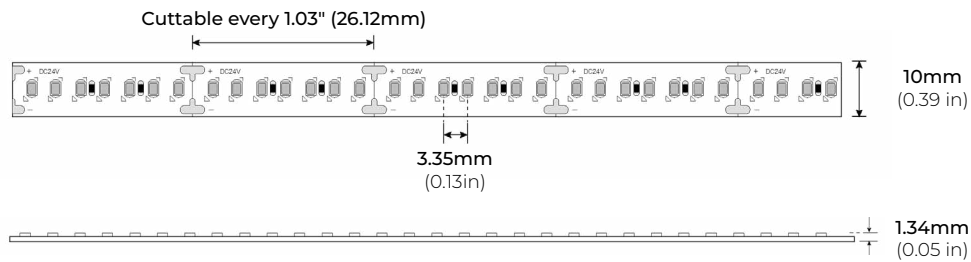

LSM-20

2W INDOOR FLEXIBLE LED STRIP

DIMENSIONS