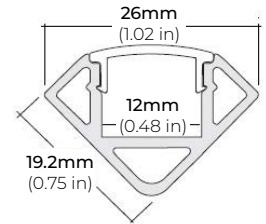

### DIMENSIONS

#### SURFACE PROFILES

##### ALU-SF

LENGTHS 39" | 78" | 84" | 98"  
LENS Clear, Frosted  
FINISH Black | Silver

##### ALU-CN (CORNER)

LENGTHS 39" | 78" | 84" | 96"  
LENS Clear, Frosted  
FINISH Black | Silver