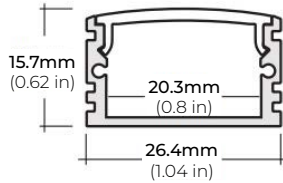

ALU-DS100

LENGTHS 39" | 78" | 84"
LENS Clear, Frosted
FINISH Silver