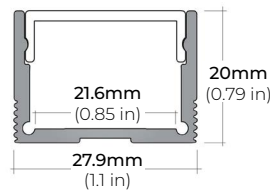

SPECIFICATIONS

INPUT VOLTAGE	24V DC
POWER CONSUMPTION	9W per Ft.
LUMEN OUTPUT	720 Lumens per Ft.
NO. OF LEDS	112 LEDs per Ft.
CRI	90+
DIMMING	MLV, ELV, 0-10V and TRIAC
MAXIMUM RUN LENGTH	16 Ft.
CUTTABLE	Every 2.45 inch
BINNING	1.5-Step MacAdam Elipse
OPERATING TEMPERATURE	-40°F (-40°C) to 140°F (+60°C)
BEAM ANGLE	120°
RATING	Indoor
CERTIFICATIONS	UL Listed, California TITLE JA8, RoHS
LUMEN MAINTENANCE	50,000 Hrs.

LSM-105WD

9W WARM-DIM INDOOR FLEXIBLE LED STRIP

DIMENSIONS

COMPATIBLE ALUMINUM PROFILES

SURFACE PROFILES

ALU-DS100

LENGTHS 39" | 78" | 84"
LENS Clear, Frosted
FINISH Silver

ALP-90

LENGTHS 48" | 96"
LENS Frosted
FINISH Silver

ALP-100C

LENGTHS 49" | 98"
LENS Frosted
FINISH Silver

ALP-102

LENGTHS 49" | 98"
LENS Frosted, Black, Asymmetric, Double Asymmetric
FINISH Silver

ALP-130

LENGTHS 49" | 84" | 98"
LENS Frosted
FINISH Silver | Black

ALP-140

LENGTHS 48" | 98"
LENS Frosted
FINISH Silver

ALP-150LX

LENGTHS 49" | 98"
LENS Frosted
FINISH White | Black

ALP-160

LENGTHS 49" | 98"
LENS Frosted
FINISH Silver

ALP-190

LENGTHS 48" | 98"
LENS Frosted
FINISH Silver