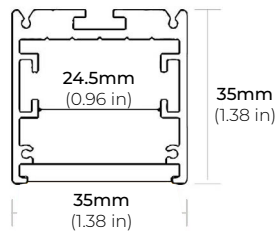

SPECIFICATIONS

INPUT VOLTAGE	24V DC
POWER CONSUMPTION	9W per Ft.
LUMEN OUTPUT	720 Lumens per Ft.
NO. OF LEDS	112 LEDs per Ft.
CRI	90+
DIMMING	MLV, ELV, 0-10V and TRIAC
MAXIMUM RUN LENGTH	16 Ft.
CUTTABLE	Every 2.45 inch
BINNING	1.5-Step MacAdam Elipse
OPERATING TEMPERATURE	-40°F (-40°C) to 140°F (+60°C)
BEAM ANGLE	120°
RATING	Indoor
CERTIFICATIONS	UL Listed, California TITLE JA8, RoHS
LUMEN MAINTENANCE	50,000 Hrs.

LSM-105WD

9W WARM-DIM INDOOR FLEXIBLE LED STRIP

DIMENSIONS

COMPATIBLE ALUMINUM PROFILES

SURFACE PROFILES

ALU-DS100

LENGTHS 39" | 78" | 84"
LENS Clear, Frosted
FINISH Silver

ALP-90

LENGTHS 48" | 96"
LENS Frosted
FINISH Silver

ALP-100C

LENGTHS 49" | 98"
LENS Frosted
FINISH Silver

ALP-102

LENGTHS 49" | 98"
LENS Frosted, Black, Asymmetric, Double Asymmetric
FINISH Silver

ALP-130

LENGTHS 49" | 84" | 98"
LENS Frosted
FINISH Silver | Black

ALP-140

LENGTHS 48" | 98"
LENS Frosted
FINISH Silver

ALP-150LX

LENGTHS 49" | 98"
LENS Frosted
FINISH White | Black

ALP-160

LENGTHS 49" | 98"
LENS Frosted
FINISH Silver

ALP-190

LENGTHS 48" | 98"
LENS Frosted
FINISH Silver