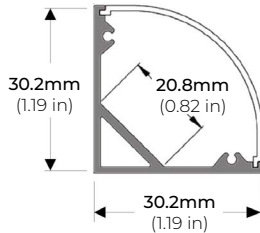

SPECIFICATIONS

INPUT VOLTAGE	24V DC
POWER CONSUMPTION	9W per Ft.
LUMEN OUTPUT	720 Lumens per Ft.
NO. OF LEDS	112 LEDs per Ft.
CRI	90+
DIMMING	MLV, ELV, 0-10V and TRIAC
MAXIMUM RUN LENGTH	16 Ft.
CUTTABLE	Every 2.45 inch
BINNING	1.5-Step MacAdam Elipse
OPERATING TEMPERATURE	-40°F (-40°C) to 140°F (+60°C)
BEAM ANGLE	120°
RATING	Indoor
CERTIFICATIONS	UL Listed, California TITLE JA8, RoHS
LUMEN MAINTENANCE	50,000 Hrs.

LSM-105WD

9W WARM-DIM INDOOR FLEXIBLE LED STRIP

DIMENSIONS

COMPATIBLE ALUMINUM PROFILES

SURFACE PROFILES

ALU-DS100

LENGTHS 39" | 78" | 84"
LENS Clear, Frosted
FINISH Silver

ALP-90

LENGTHS 48" | 96"
LENS Frosted
FINISH Silver

ALP-100C

LENGTHS 49" | 98"
LENS Frosted
FINISH Silver

ALP-102

LENGTHS 49" | 98"
LENS Frosted, Black, Asymmetric, Double Asymmetric
FINISH Silver

ALP-130

LENGTHS 49" | 84" | 98"
LENS Frosted
FINISH Silver | Black