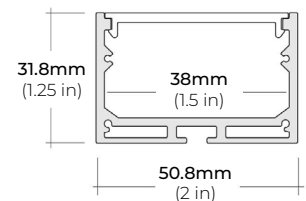

ALP-140

LENGTHS 48" | 98"
LENS Frosted
FINISH Silver

ALP-150LX

LENGTHS 49" | 98"
LENS Frosted
FINISH White | Black

ALP-160

LENGTHS 49" | 98"
LENS Frosted
FINISH Silver

ALP-190

LENGTHS 48" | 98"
LENS Frosted
FINISH Silver