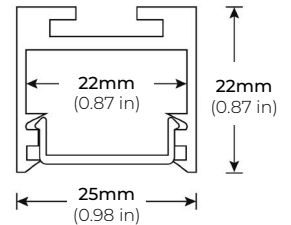

LSM-105WD

9W WARM-DIM INDOOR FLEXIBLE LED STRIP

DIMENSIONS

COMPATIBLE ALUMINUM PROFILES

SURFACE PROFILES

ALU-DS100

LENGTHS 39" | 78" | 84"
LENS Clear, Frosted
FINISH Silver

ALP-90

LENGTHS 48" | 96"
LENS Frosted
FINISH Silver

ALP-100C

LENGTHS 49" | 98"
LENS Frosted
FINISH Silver

ALP-102

LENGTHS 49" | 98"
LENS Frosted, Black, Asymmetric, Double Asymmetric
FINISH Silver

ALP-130

LENGTHS 49" | 84" | 98"
LENS Frosted
FINISH Silver | Black