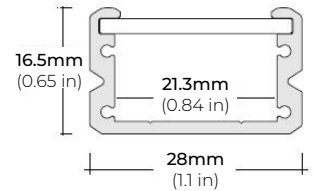

SPECIFICATIONS

INPUT VOLTAGE	24V DC
POWER CONSUMPTION	9W per Ft.
LUMEN OUTPUT	720 Lumens per Ft.
NO. OF LEDS	112 LEDs per Ft.
CRI	90+
DIMMING	MLV, ELV, 0-10V and TRIAC
MAXIMUM RUN LENGTH	16 Ft.
CUTTABLE	Every 2.45 inch
BINNING	1.5-Step MacAdam Elipse
OPERATING TEMPERATURE	-40°F (-40°C) to 140°F (+60°C)
BEAM ANGLE	120°
RATING	Indoor
CERTIFICATIONS	UL Listed, California TITLE JA8, RoHS
LUMEN MAINTENANCE	50,000 Hrs.

LSM-105WD

9W WARM-DIM INDOOR FLEXIBLE LED STRIP

DIMENSIONS

COMPATIBLE ALUMINUM PROFILES

SURFACE PROFILES

ALU-DS100

LENGTHS 39" | 78" | 84"
LENS Clear, Frosted
FINISH Silver

ALP-90

LENGTHS 48" | 96"
LENS Frosted
FINISH Silver

ALP-100C

LENGTHS 49" | 98"
LENS Frosted
FINISH Silver

ALP-102

LENGTHS 49" | 98"
LENS Frosted, Black, Asymmetric, Double Asymmetric
FINISH Silver

ALP-130

LENGTHS 49" | 84" | 98"
LENS Frosted
FINISH Silver | Black