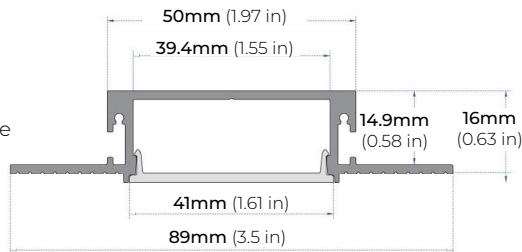

ALP-2400TL

LENGTHS 48" | 96"
LENS Clear, Frosted
FINISH White

ALP-2700TL

LENGTHS 48" | 96"
LENS Frosted
FINISH White

ALP-2800TL

LENGTHS 49" | 98"
LENS Frosted
FINISH Matte White

ALP-3100TLX

LENGTHS 49" | 98"
LENS Frosted
FINISH Matte White