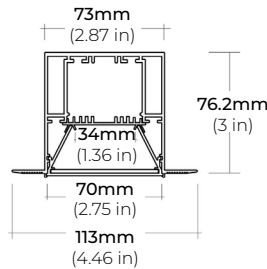

ALP-350TL

LENGTHS 48" | 96"
LENS Frosted
FINISH Anodized Silver