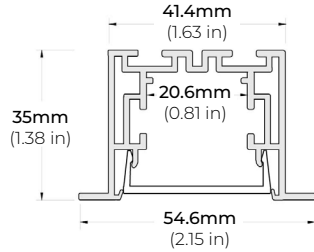

LSM-105WD

9W WARM-DIM INDOOR FLEXIBLE LED STRIP

COMPATIBLE ALUMINUM PROFILES

RECESSED PROFILES

ALP-210RN

LENGTHS 49" | 98"
LENS Frosted
FINISH Silver

ALP-230RN

LENGTHS 49" | 98"
LENS Frosted
FINISH Silver