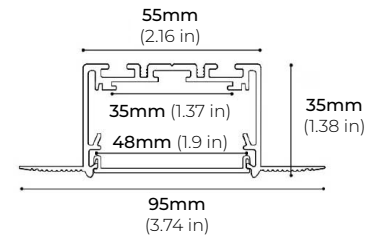

ALP-2400TL

LENGTHS 48" | 96"
LENS Clear, Frosted
FINISH White

ALP-2700TL

LENGTHS 48" | 96"
LENS Frosted
FINISH White

ALP-2800TL

LENGTHS 49" | 98"
LENS Frosted
FINISH Matte White

ALP-3100TLX

LENGTHS 49" | 98"
LENS Frosted
FINISH Matte White