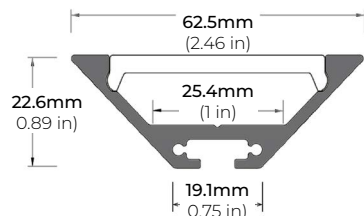

LSM-105WD

9W WARM-DIM INDOOR FLEXIBLE LED STRIP

DIMENSIONS

COMPATIBLE ALUMINUM PROFILES

SURFACE PROFILES

ALU-DS100

LENGTHS 39" | 78" | 84"
LENS Clear, Frosted
FINISH Silver

ALP-90

LENGTHS 48" | 96"
LENS Frosted
FINISH Silver

ALP-100C

LENGTHS 49" | 98"
LENS Frosted
FINISH Silver

ALP-102

LENGTHS 49" | 98"
LENS Frosted, Black, Asymmetric, Double Asymmetric
FINISH Silver

ALP-130

LENGTHS 49" | 84" | 98"
LENS Frosted
FINISH Silver | Black

ALP-140

LENGTHS 48" | 98"
LENS Frosted
FINISH Silver

ALP-150LX

LENGTHS 49" | 98"
LENS Frosted
FINISH White | Black

ALP-160

LENGTHS 49" | 98"
LENS Frosted
FINISH Silver

ALP-190

LENGTHS 48" | 98"
LENS Frosted
FINISH Silver

ALP-230N

LENGTHS 49" | 98"
LENS Frosted
FINISH Silver

* For more compatible profiles, visit corelightingusa.com

LSM-105WD

9W WARM-DIM INDOOR FLEXIBLE LED STRIP

COMPATIBLE ALUMINUM PROFILES

RECESSED PROFILES