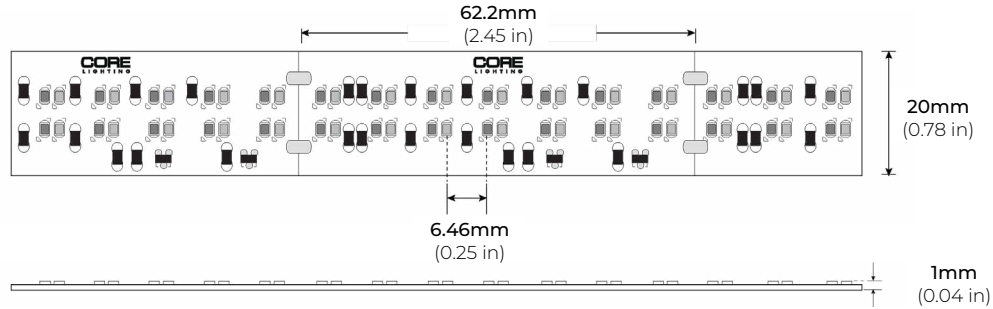

LSM-105WD

9W WARM-DIM INDOOR FLEXIBLE LED STRIP

Project _____

Location _____

Quote/ Ref # _____

LSM-105WD is a new warm-dim LED strip with smart chip technology. Using a standard wall box dimmer, LED light source automatically shifts color temperature from 3000K down to 1800K as it is being dimmed. LSM-105WD provides warm-dim technology at a fraction of the price without the need for any special lighting control system.

SPECIFICATIONS

INPUT VOLTAGE	24V DC
POWER CONSUMPTION	9W per Ft.
LUMEN OUTPUT	720 Lumens per Ft.
NO. OF LEDS	112 LEDs per Ft.
CRI	90+
DIMMING	MLV, ELV, 0-10V and TRIAC
MAXIMUM RUN LENGTH	16 Ft.
CUTTABLE	Every 2.45 inch
BINNING	1.5-Step MacAdam Elipse
OPERATING TEMPERATURE	-40°F (-40°C) to 140°F (+60°C)
BEAM ANGLE	120°
RATING	Indoor
CERTIFICATIONS	UL Listed, California TITLE JA8, RoHS
LUMEN MAINTENANCE	50,000 Hrs.

MODEL	COLOR TEMP	LED LENGTH	VOLTAGE	PROFILE
LSM105WD	18K/27K 1800K/ 2700K	16 16.4 Ft.	24 24V DC	See Pages 2-3 for compatible profiles.
	18K/30K 1800K/ 3000K	100 100 Ft.		
		XX per Ft.		

* Custom color finishes require powder coating. Allow 7 days leads time.

LSM-105WD

9W WARM-DIM INDOOR FLEXIBLE LED STRIP

DIMENSIONS

COMPATIBLE ALUMINUM PROFILES

SURFACE PROFILES

ALU-DS100

LENGTHS 39" | 78" | 84"
LENS Clear, Frosted
FINISH Silver

ALP-90