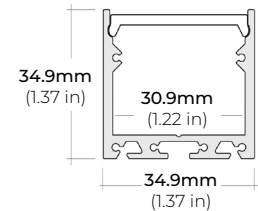

LSM-105WD

9W WARM-DIM INDOOR FLEXIBLE LED STRIP

DIMENSIONS

COMPATIBLE ALUMINUM PROFILES

SURFACE PROFILES

ALU-DS100

LENGTHS 39" | 78" | 84"
LENS Clear, Frosted
FINISH Silver

ALP-90

LENGTHS 48" | 96"
LENS Frosted
FINISH Silver

ALP-100C

LENGTHS 49" | 98"
LENS Frosted
FINISH Silver

ALP-102

LENGTHS 49" | 98"
LENS Frosted, Black, Asymmetric, Double Asymmetric
FINISH Silver

ALP-130

LENGTHS 49" | 84" | 98"
LENS Frosted
FINISH Silver | Black

ALP-140

LENGTHS 48" | 98"
LENS Frosted
FINISH Silver

ALP-150LX

LENGTHS 49" | 98"
LENS Frosted
FINISH White | Black

ALP-160

LENGTHS 49" | 98"
LENS Frosted
FINISH Silver

ALP-190

LENGTHS 48" | 98"
LENS Frosted
FINISH Silver