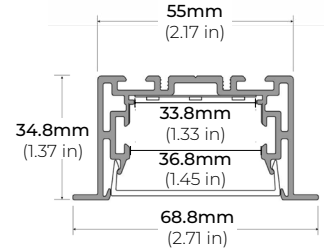

LSM-105WD

9W WARM-DIM INDOOR FLEXIBLE LED STRIP

COMPATIBLE ALUMINUM PROFILES

RECESSED PROFILES

ALP-210RN

LENGTHS 49" | 98"
LENS Frosted
FINISH Silver

ALP-230RN

LENGTHS 49" | 98"
LENS Frosted
FINISH Silver

ALP-350TL

LENGTHS 48" | 96"
LENS Frosted
FINISH Anodized Silver

ALP-2300TL

LENGTHS 48" | 96"
LENS Frosted
FINISH White

ALP-2400TL

LENGTHS 48" | 96"
LENS Clear, Frosted
FINISH White

ALP-2700TL

LENGTHS 48" | 96"
LENS Frosted
FINISH White

ALP-2800TL

LENGTHS 49" | 98"
LENS Frosted
FINISH Matte White

ALP-3100TLX

LENGTHS 49" | 98"
LENS Frosted
FINISH Matte White

* For more compatible profiles, visit corelightingusa.com