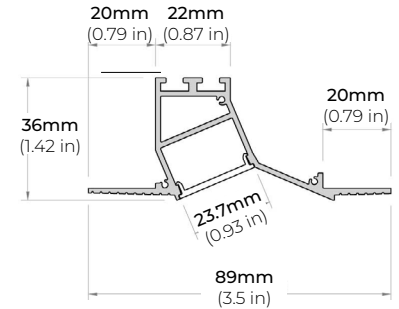

ALP-210RN

LENGTHS 49" | 98"
LENS Frosted
FINISH Silver

ALP-230RN

LENGTHS 49" | 98"
LENS Frosted
FINISH Silver

ALP-350TL

LENGTHS 48" | 96"
LENS Frosted
FINISH Anodized Silver

ALP-2300TL

LENGTHS 48" | 96"
LENS Frosted
FINISH White

ALP-2400TL

LENGTHS 48" | 96"
LENS Clear, Frosted
FINISH White

ALP-2700TL

LENGTHS 48" | 96"
LENS Frosted
FINISH White

ALP-2800TL

LENGTHS 49" | 98"
LENS Frosted
FINISH Matte White

ALP-3100TLX

LENGTHS 49" | 98"
LENS Frosted
FINISH Matte White