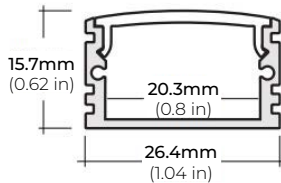

SPECIFICATIONS

INPUT VOLTAGE	24V DC
POWER CONSUMPTION	9W per Ft.
LUMEN OUTPUT	720 Lumens per Ft.
NO. OF LEDS	112 LEDs per Ft.
CRI	90+
DIMMING	MLV, ELV, 0-10V and TRIAC
MAXIMUM RUN LENGTH	16 Ft.
CUTTABLE	Every 2.45 inch
BINNING	1.5-Step MacAdam Elipse
OPERATING TEMPERATURE	-40°F (-40°C) to 140°F (+60°C)
BEAM ANGLE	120°
RATING	Indoor
CERTIFICATIONS	UL Listed, California TITLE JA8, RoHS
LUMEN MAINTENANCE	50,000 Hrs.

LSM-105WD

9W WARM-DIM INDOOR FLEXIBLE LED STRIP

DIMENSIONS

COMPATIBLE ALUMINUM PROFILES

SURFACE PROFILES

ALU-DS100

LENGTHS 39" | 78" | 84"
LENS Clear, Frosted
FINISH Silver

ALP-90

LENGTHS 48" | 96"
LENS Frosted
FINISH Silver

ALP-100C

LENGTHS 49" | 98"
LENS Frosted
FINISH Silver

ALP-102

LENGTHS 49" | 98"
LENS Frosted, Black, Asymmetric, Double Asymmetric
FINISH Silver

ALP-130

LENGTHS 49" | 84" | 98"
LENS Frosted
FINISH Silver | Black