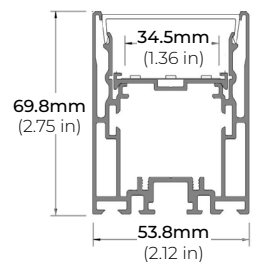

LENGTHS 48" | 96"
LENS Frosted
FINISH Silver

ALP-100C

LENGTHS 49" | 98"
LENS Frosted
FINISH Silver

ALP-102

LENGTHS 49" | 98"
LENS Frosted, Black, Asymmetric, Double Asymmetric
FINISH Silver

ALP-130

LENGTHS 49" | 84" | 98"
LENS Frosted
FINISH Silver | Black

ALP-140

LENGTHS 48" | 98"
LENS Frosted
FINISH Silver

ALP-150LX

LENGTHS 49" | 98"
LENS Frosted
FINISH White | Black

ALP-160

LENGTHS 49" | 98"
LENS Frosted
FINISH Silver

ALP-190

LENGTHS 48" | 98"
LENS Frosted
FINISH Silver

ALP-230N

LENGTHS 49" | 98"
LENS Frosted
FINISH Silver

* For more compatible profiles, visit corelightingusa.com

LSM-105WD

9W WARM-DIM INDOOR FLEXIBLE LED STRIP

COMPATIBLE ALUMINUM PROFILES

RECESSED PROFILES