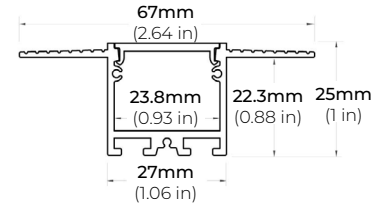

ALP-210RN

LENGTHS 49" | 98"
LENS Frosted
FINISH Silver

ALP-230RN

LENGTHS 49" | 98"
LENS Frosted
FINISH Silver

ALP-350TL

LENGTHS 48" | 96"
LENS Frosted
FINISH Anodized Silver

ALP-2300TL

LENGTHS 48" | 96"
LENS Frosted
FINISH White

ALP-2400TL

LENGTHS 48" | 96"
LENS Clear, Frosted
FINISH White

ALP-2700TL

LENGTHS 48" | 96"
LENS Frosted
FINISH White

ALP-2800TL

LENGTHS 49" | 98"
LENS Frosted
FINISH Matte White

ALP-3100TLX

LENGTHS 49" | 98"
LENS Frosted
FINISH Matte White