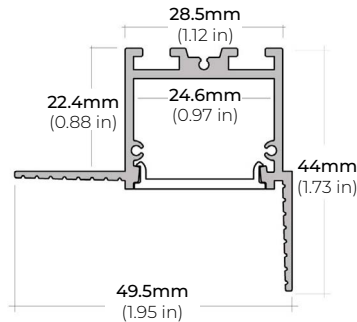

ALP-210RN

LENGTHS 49" | 98"
LENS Frosted
FINISH Silver

ALP-230RN

LENGTHS 49" | 98"
LENS Frosted
FINISH Silver

ALP-350TL

LENGTHS 48" | 96"
LENS Frosted
FINISH Anodized Silver

ALP-2300TL

LENGTHS 48" | 96"
LENS Frosted
FINISH White

ALP-2400TL

LENGTHS 48" | 96"
LENS Clear, Frosted
FINISH White

ALP-2700TL

LENGTHS 48" | 96"
LENS Frosted
FINISH White

ALP-2800TL

LENGTHS 49" | 98"
LENS Frosted
FINISH Matte White

ALP-3100TLX

LENGTHS 49" | 98"
LENS Frosted
FINISH Matte White