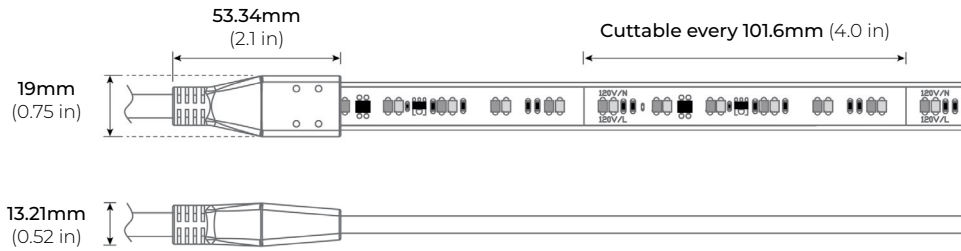

LSG40-WD

4W WARM-DIM 120V LED TAPE LIGHT

DIMENSIONS