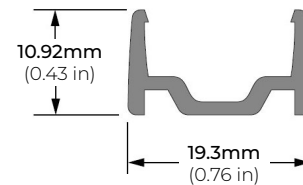

### DIMENSIONS

#### MOUNTING CHANNEL & MOUNTING CLIP

LSG-CN48  
48" ALUMINUM CHANNEL

LSG-CN-CL  
MOUNTING CLIP  
\* INCLUDED WITH LSG-CN48

LSG-CN48

LSG-CN-CL

LSG-PC48  
48" PLASTIC CHANNEL