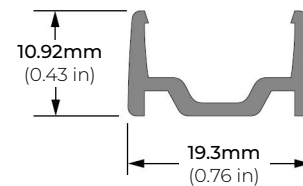

* = Ideal for applications with direct exposure to rain/ water
(MADE TO ORDER - Please allow 3 weeks lead time)

LSG-60

6W 120V AC PLUGIN LED TAPE LIGHT

DIMENSIONS

COMPATIBLE ACCESSORIES

MOUNTING CHANNEL

LSG-AC48
LSG-AC96
48" AND 96" ALUMINUM CHANNEL

MOUNTING CHANNEL & MOUNTING CLIP

LSG-CN48
48" ALUMINUM CHANNEL

LSG-CN-CL
MOUNTING CLIP
*INCLUDED WITH LSG-CN48

LSG-CN48

LSG-CN-CL

LSG-PC48
48" PLASTIC CHANNEL

LSG-60

6W 120V AC PLUG IN LED TAPE LIGHT