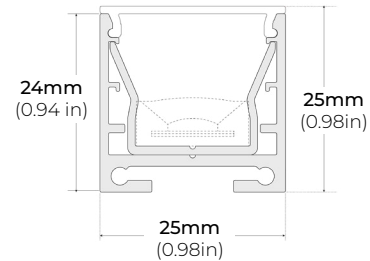

LSG-60

6W 120V AC PLUG IN LED TAPE LIGHT

COMPATIBLE ACCESSORIES

MOUNTING CHANNEL & FROSTED LENS

LSG-AC3100FR-48-SI
48" CHANNEL (SILVER)

LSG-AC3100FR-84-SI
84" CHANNEL (SILVER)

LSG-AC3100FR-96-SI
96" PROFILE (SILVER)

LSG-AC3100-EC-SI
END CAP (SILVER)
* SOLD SEPARATELY

LSG-AC3100-ECH-SI
END CAP WITH HOLE (SILVER)
* SOLD SEPARATELY

LSG-AC3100FR-MC
MOUNTING CLIP

* 2PCS INCLUDED WITH EVERY 48"
* 4PCS INCLUDED WITH EVERY 84" AND 96"

MOUNTING CLIP

LSG-MC
MOUNTING CLIP

HARDWIRE POWER FEED CABLE

LSG-HWC36 36" HARDWIRE POWER FEED CABLE
LSG-HWC72 72" HARDWIRE POWER FEED CABLE
LSG-HWC120 120" HARDWIRE POWER FEED CABLE
LSG-HWC240 240" HARDWIRE POWER FEED CABLE

POWER CABLE

LSG-PCA72 72" POWER FEED CABLE

LINK EXTENSION CABLE

LSG-LNK6 6" LINK CABLE
LSG-LNK12 12" LINK CABLE
LSG-LNK24 24" LINK CABLE