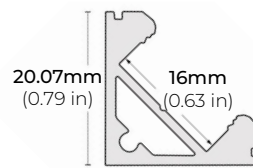

MOUNTING CHANNEL & MOUNTING CLIP

LSG-CN48
48" ALUMINUM CHANNEL

LSG-CN-CL
MOUNTING CLIP
*INCLUDED WITH LSG-CN48

LSG-CN48