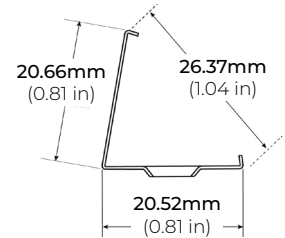

LSG-CN-CL

LSG-PC48
48" PLASTIC CHANNEL