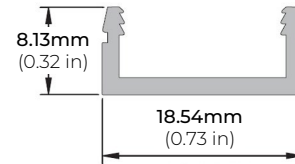

SPECIFICATIONS

POWER CONSUMPTION	6W per Ft.
LUMEN OUTPUT	Up to 550 Lm/ Ft.
CRI	90+
COLOR TEMPERATURE	24K/ 27K/ 30K/ 35K/ 40K/ 50K
DIMMING	TRIAC
MAXIMUM RUN LENGTH	66 Ft.
CUTTABLE	Every 3 in (76.2mm)
OPERATING VOLTAGE	120V AC
OPERATING TEMPERATURE	-22°F (-30°C) to 122°F (50°C)
STORAGE TEMPERATURE	-4°F (-20°C) to 140°F (60°C)
BEAM ANGLE	120°
IP RATING	IP67
CERTIFICATIONS	ETL Listed
LUMEN MAINTENANCE	50,000 Hrs.

LUMENS

CCT	LM/ FT	LM/W	CRI
2400K	460	75	90+
2700K	500	80	90+
3000K	510	85	90+
3500K	510	85	90+
4000K	550	90	90+
5000K	550	90	90+

MODEL	COLOR TEMP	LED LENGTH	VOLTAGE	POWER FEED	IP RATING
LSG-60	24K 2400K	1XX per Ft. *1 = Custom length per Ft. (cuttable every 3")	120 120 Volts	HWC36 36" Hardwire Power Feed Cable	IP67 Outdoor*
	27K 2700K			HWC72 72" Hardwire Power Feed Cable	
	30K 3000K			HWC120 120" Hardwire Power Feed Cable	
	35K 3500K			HWC240 240" Hardwire Power Feed Cable	
	40K 4000K			HWC-CUS Custom Length Wire	
	50K 5000K				

* = Ideal for applications with direct exposure to rain/ water
(MADE TO ORDER - Please allow 3 weeks lead time)

LSG-60

6W 120V AC PLUGIN LED TAPE LIGHT

DIMENSIONS

COMPATIBLE ACCESSORIES

MOUNTING CHANNEL

LSG-AC48
LSG-AC96
48" AND 96" ALUMINUM CHANNEL