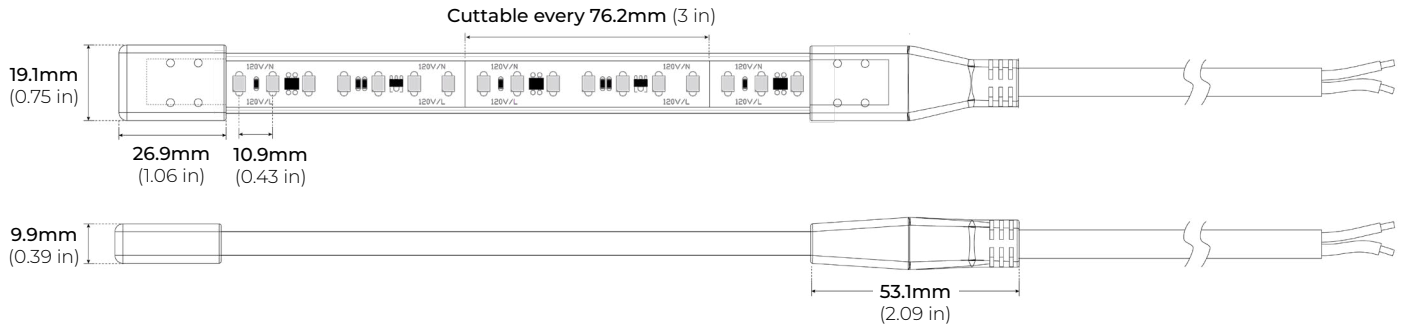

LSG-60

6W 120V AC PLUG IN LED TAPE LIGHT

Project _____

Location _____

Quote/ Ref # _____

The **LSG-60** is a dimmable 120V AC outdoor tape light offering the highest quality in direct-connect LED lighting. It can be ordered in custom lengths, in 3 inch increments and comes sealed with an IP67 rating for outdoor or wet installations and applications. This ETL Listed, 120V linear light can reach a maximum length of 66Ft. in a single continuous run.

SPECIFICATIONS

POWER CONSUMPTION	6W per Ft.
LUMEN OUTPUT	Up to 550 Lm/ Ft.
CRI	90+
COLOR TEMPERATURE	24K/ 27K/ 30K/ 35K/ 40K/ 50K
DIMMING	TRIAC
MAXIMUM RUN LENGTH	66 Ft.
CUTTABLE	Every 3 in (76.2mm)
OPERATING VOLTAGE	120V AC
OPERATING TEMPERATURE	-22°F (-30°C) to 122°F (50°C)
STORAGE TEMPERATURE	-4°F (-20°C) to 140°F (60°C)
BEAM ANGLE	120°
IP RATING	IP67
CERTIFICATIONS	ETL Listed
LUMEN MAINTENANCE	50,000 Hrs.

LUMENS

CCT	LM/ FT	LM/W	CRI
2400K	460	75	90+
2700K	500	80	90+
3000K	510	85	90+
3500K	510	85	90+
4000K	550	90	90+
5000K	550	90	90+

MODEL	COLOR TEMP	LED LENGTH	VOLTAGE	POWER FEED	IP RATING
LSG-60	24K 2400K	1XX per Ft. *1 = Custom length per Ft. (cuttable every 3")	120 120 Volts	HWC36 36" Hardwire Power Feed Cable	IP67 Outdoor*
	27K 2700K			HWC72 72" Hardwire Power Feed Cable	
	30K 3000K			HWC120 120" Hardwire Power Feed Cable	
	35K 3500K			HWC240 240" Hardwire Power Feed Cable	
	40K 4000K			HWC-CUS Custom Length Wire	
	50K 5000K				

* = Ideal for applications with direct exposure to rain/ water
(MADE TO ORDER - Please allow 3 weeks lead time)

LSG-60

6W 120V AC PLUGIN LED TAPE LIGHT

DIMENSIONS

COMPATIBLE ACCESSORIES

MOUNTING CHANNEL

LSG-AC48
LSG-AC96
48" AND 96" ALUMINUM CHANNEL