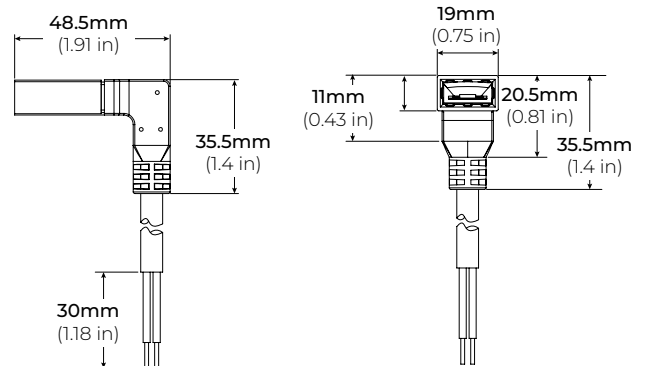

BOTTOM FEED POWER CABLE

LSG-HWC72-BF 72" HARDWIRE BOTTOM FEED POWER CABLE