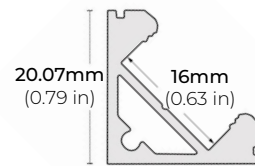

MOUNTING CHANNEL & MOUNTING CLIP

LSG-CN48
48" ALUMINUM CHANNEL

LSG-CN-CL
MOUNTING CLIP
* INCLUDED WITH LSG-CN48

LSG-CN48