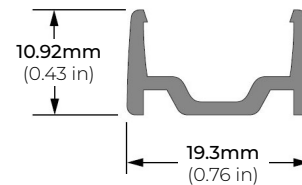

### DIMENSIONS

#### MOUNTING CHANNEL & MOUNTING CLIP

LSG-CN48  
48" ALUMINUM CHANNEL

LSG-CN-CL  
MOUNTING CLIP  
\* INCLUDED WITH LSG-CN48

LSG-CN48

LSG-CN-CL

LSG-PC48  
48" PLASTIC CHANNEL