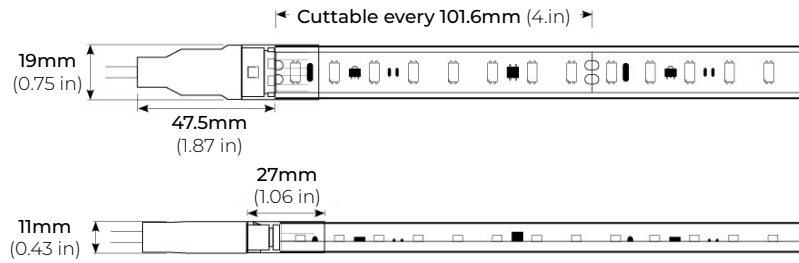

### FEATURES

- Line Voltage Linear Light
- 120V AC, No power supply required
- Continuous Run up to 150 Ft.
- Wet and Dry Locations
- 90+ CRI
- Suitable for Indoor/ Outdoor use
- Custom length available every 4 in.
- Dimmable
- ETL Listed

### DIMENSIONS