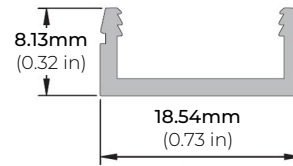

LSG-40

4W 120V AC PLUG IN LED TAPE LIGHT

DIMENSIONS

COMPATIBLE ACCESSORIES

MOUNTING CHANNEL

LSG-AC48
LSG-AC96
48" AND 96" ALUMINUM CHANNEL

MOUNTING CHANNEL & MOUNTING CLIP

LSG-CN48
48" ALUMINUM CHANNEL

LSG-CN-CL
MOUNTING CLIP
* INCLUDED WITH LSG-CN48

LSG-PC48
48" PLASTIC CHANNEL

MOUNTING CHANNEL & FROSTED LENS

LSG-AC2000FR-48
LSG-AC2000FR-84
48" AND 84" ALUMINUM CHANNEL

LSG-AC2000FR-EC
END CAP
* SOLD SEPARATELY

LSG-AC2000FR-MC
MOUNTING CLIP
* 2PCS INCLUDED WITH EVERY 48"
* 4PCS INCLUDED WITH EVERY 84"