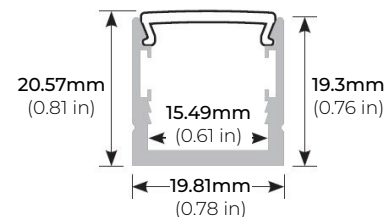

MOUNTING CHANNEL & FROSTED LENS

LSG-AC2000FR-48
LSG-AC2000FR-84
48" AND 84" ALUMINUM CHANNEL

LSG-AC2000FR-EC
END CAP
* SOLD SEPARATELY

LSG-AC2000FR-MC
MOUNTING CLIP
* 2PCS INCLUDED WITH EVERY 48"
* 4PCS INCLUDED WITH EVERY 84"