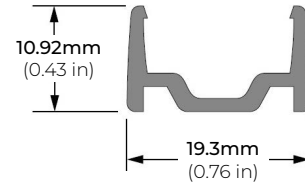

MOUNTING CHANNEL & FROSTED LENS

LSG-ALP130-49
49" ALUMINUM CHANNEL

LSG-ALP130-84
84" ALUMINUM CHANNEL

LSG-ALP130-98
98" ALUMINUM CHANNEL

LSG-ALP130-EC
END CAP
* SET OF 2 INCLUDED WITH EVERY PROFILE

LSG-ALP130-CL
MOUNTING CLIP
* 2PCS INCLUDED WITH EVERY PROFILE