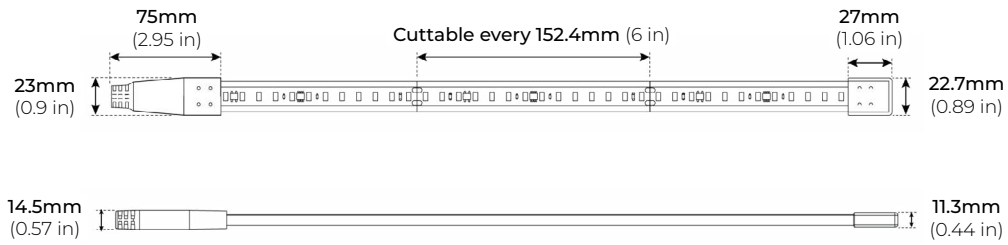

## 277V AC LED TAPE LIGHT

Project \_\_\_\_\_

Location \_\_\_\_\_

Quote/ Ref # \_\_\_\_\_

The **LSG-277V** is a dimmable 277V AC outdoor tape light offering the highest quality in direct-connect LED lighting. It can be ordered in custom lengths, in 6 inch increments and comes sealed with an IP67 rating for outdoor or wet installations and applications. This ETL Listed, 277V linear light can reach a maximum length of 150Ft. in a single continuous run.

### FEATURES

- Line Voltage Linear Light
- 277V AC, No power supply required
- Continuous Run up to 150 Ft.
- Wet and Dry Locations
- 90+ CRI
- Suitable for Indoor/ Outdoor use
- Custom length available every 6 in.
- Dimmable
- ETL Listed

### LUMENS

MODEL	WATTS	30K (LM/FT)	40K (LM/FT)
LSG-30	3W	234	249
LSG-50	5.5W	429	456

MODEL	WATTS	COLOR TEMP	LENGTH	VOLTAGE	POWER FEED
LSG	30 3W	24K 2400K	1'X per Ft.          *1 = Custom length per FT. (cuttable every 6")	277 277 Volts	HWC36 36" Hardwire Power Feed Cable
	50 5.5W	27K 2700K			HWC72 72" Hardwire Power Feed Cable
		30K 3000K			HWC120 120" Hardwire Power Feed Cable
		35K 3500K			HWC240 240" Hardwire Power Feed Cable
		40K 4000K			HWC-CUS Custom Length Wire
		50K 5000K			
		65K 6500K			

### DIMENSIONS