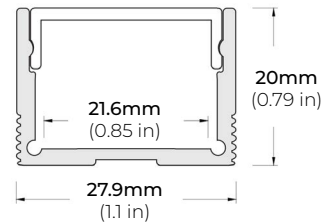

MOUNTING CLIP

LSG-MC
MOUNTING CLIP