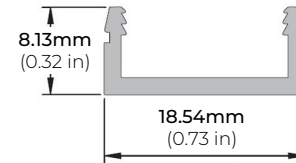

SPECIFICATIONS

POWER CONSUMPTION	2W per Ft.
LUMEN OUTPUT	196 Lumens per Ft.
CRI	90+
COLOR TEMPERATURE	24K/ 27K/ 30K/ 35K/ 40K/ 50K
DIMMING	ELV and TRIAC
MAXIMUM RUN LENGTH	150 Ft.
CUTTABLE	Every 6.0 in (152.4mm)
BINNING	MacAdam Ellipse 2-Step
OPERATING VOLTAGE	120V AC
OPERATING TEMPERATURE	-22°F (-30°C) to +122°F (+50°C)
BEAM ANGLE	120°
IP RATING	IP54/ IP67
CERTIFICATIONS	ETL Listed
LUMEN MAINTENANCE	50,000 Hrs.

MODEL	COLOR TEMP	LED LENGTH	VOLTAGE	POWER FEED	IP RATING
LSG-20	24K 2400K	50 50 Ft.	120 120 Volts	HWC36 36" Hardwire Power Feed Cable	IP54 Indoor/ Damp
	27K 2700K	150 150 Ft.		HWC72 72" Hardwire Power Feed Cable	IP67 Outdoor*
	30K 3000K	1XX per Ft.		HWC120 120" Hardwire Power Feed Cable	
	35K 3500K			HWC240 240" Hardwire Power Feed Cable	
	40K 4000K			HWC-CUS Custom Length Wire	
	50K 5000K				
		*1 = Custom length per Ft. (cuttable every 6")			* = Ideal for applications with direct exposure to rain/ water (MADE TO ORDER - Please allow 3 weeks lead time)

LSG-20

2W 120V AC PLUG IN LED TAPE LIGHT

DIMENSIONS

COMPATIBLE ACCESSORIES

MOUNTING CHANNEL

LSG-AC48
LSG-AC96
48" AND 96" ALUMINUM CHANNEL

MOUNTING CHANNEL & MOUNTING CLIP

LSG-CN48
48" ALUMINUM CHANNEL