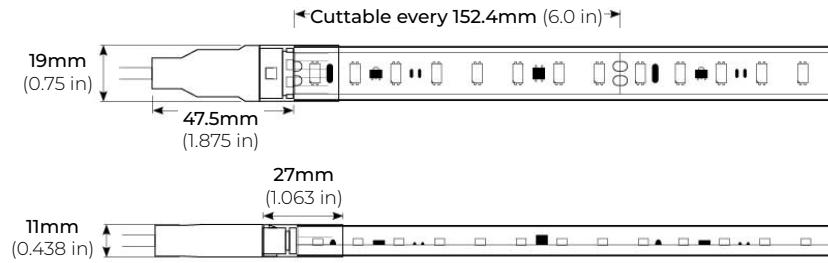

LSG-20

2W 120V AC PLUG IN LED TAPE LIGHT

DIMENSIONS