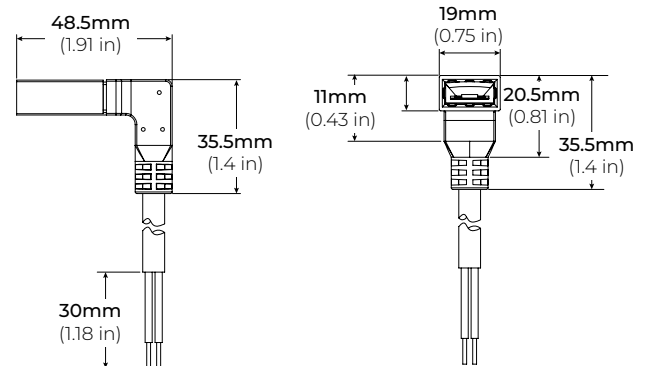

BOTTOM FEED POWER CABLE

LSG-HWC72-BF 72" HARDWIRE BOTTOM FEED POWER CABLE