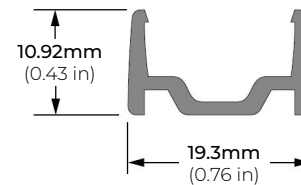

LSG-20

2W 120V AC PLUG IN LED TAPE LIGHT

Project _____

Location _____

Quote/ Ref # _____

The **LSG-20** is a dimmable 120V AC outdoor tape light offering the highest quality in direct-connect LED lighting. It can be ordered in custom lengths, in 6 inch increments and comes sealed with an IP67 rating for outdoor or wet installations and applications. This ETL Listed, 120V linear light can reach a maximum length of 150Ft. in a single continuous run.

LSG-20

2W 120V AC PLUG IN LED TAPE LIGHT

DIMENSIONS

COMPATIBLE ACCESSORIES

MOUNTING CHANNEL

LSG-AC48
LSG-AC96
48" AND 96" ALUMINUM CHANNEL

MOUNTING CHANNEL & MOUNTING CLIP

LSG-CN48
48" ALUMINUM CHANNEL

LSG-CN-CL
MOUNTING CLIP
* INCLUDED WITH LSG-CN48

LSG-CN48

LSG-CN-CL

LSG-PC48
48" PLASTIC CHANNEL

MOUNTING CHANNEL & FROSTED LENS

LSG-AC2000FR-48
LSG-AC2000FR-84
48" AND 84" ALUMINUM CHANNEL

LSG-AC2000FR-EC
END CAP
* SOLD SEPARATELY