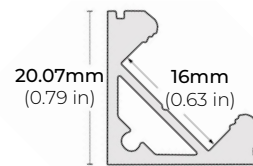

MOUNTING CHANNEL & MOUNTING CLIP

LSG-CN48
48" ALUMINUM CHANNEL

LSG-CN-CL
MOUNTING CLIP
* INCLUDED WITH LSG-CN48

LSG-CN48