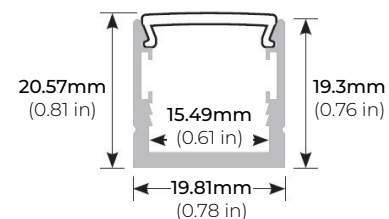

MOUNTING CHANNEL & FROSTED LENS

LSG-AC2000FR-48
LSG-AC2000FR-84
48" AND 84" ALUMINUM CHANNEL

LSG-AC2000FR-EC
END CAP
* SOLD SEPARATELY

LSG-AC2000FR-MC
MOUNTING CLIP
* 2PCS INCLUDED WITH EVERY 48"
* 4PCS INCLUDED WITH EVERY 84"