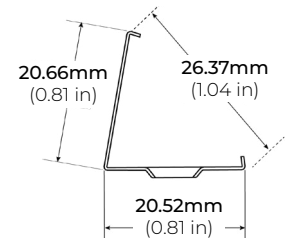

LSG-CN-CL

LSG-PC48
48" PLASTIC CHANNEL