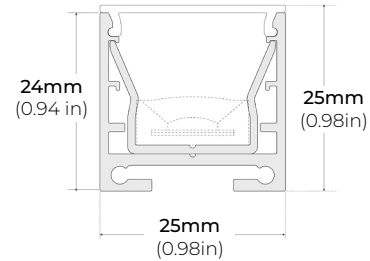

LSG-20

2W 120V AC PLUG IN LED TAPE LIGHT

COMPATIBLE ACCESSORIES

MOUNTING CHANNEL & FROSTED LENS

LSG-AC3100FR-48-SI
48" CHANNEL (SILVER)

LSG-AC3100FR-84-SI
84" CHANNEL (SILVER)

LSG-AC3100FR-96-SI
96" PROFILE (SILVER)

LSG-AC3100-EC-SI
END CAP (SILVER)

* SOLD SEPARATELY

LSG-AC3100-ECH-SI
END CAP WITH HOLE (SILVER)

* SOLD SEPARATELY

LSG-AC3100FR-MC

MOUNTING CLIP

* 2PCS INCLUDED WITH EVERY 48"

* 4PCS INCLUDED WITH EVERY 84" AND 96"