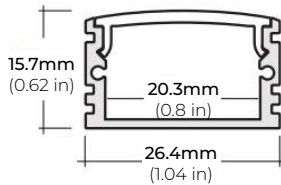

ALP-90

LENGTHS 48" | 96"
LENS Frosted
FINISH Silver