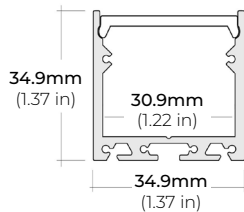

ALP-140

LENGTHS 48" | 98"
LENS Frosted
FINISH Silver

ALP-190

LENGTHS 48" | 98"
LENS Frosted
FINISH Silver