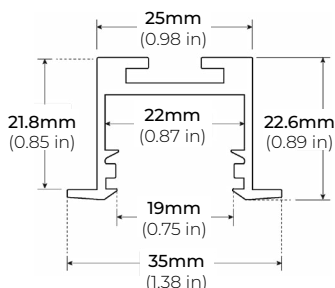

RECESED PROFILES

ALP-102R

LENGTHS 49" | 98"
LENS Frosted, Black, Asymmetric, Double Asymmetric
FINISH White | Black | Silver

ALP-230RN

LENGTHS 49" | 98"
LENS Frosted
FINISH Silver