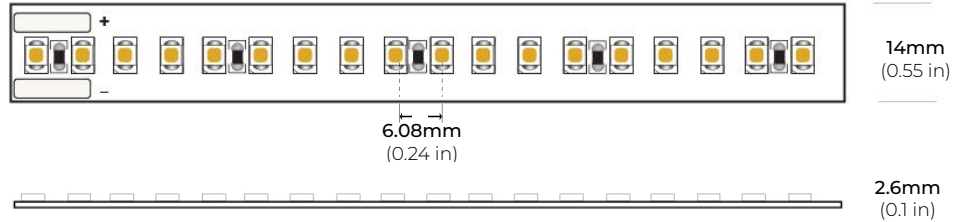

LRB-1300

HIGH POWER 90CRI RIGID LED STRIP

DIMENSIONS

COMPATIBLE ALUMINUM PROFILES

SURFACE PROFILES

ALU-DS100

LENGTHS 39" | 78" | 84"
LENS Clear, Frosted
FINISH Silver

ALP-90

LENGTHS 48" | 96"
LENS Frosted
FINISH Silver