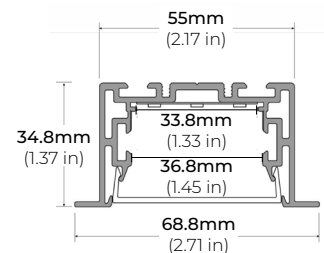

* For more compatible profiles, visit corelightingusa.com