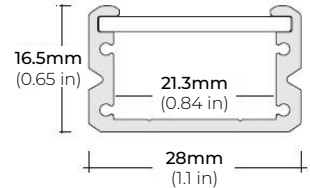

LRB-1300

HIGH POWER 90CRI RIGID LED STRIP

DIMENSIONS

COMPATIBLE ALUMINUM PROFILES

SURFACE PROFILES

ALU-DS100

LENGTHS 39" | 78" | 84"
LENS Clear, Frosted
FINISH Silver

ALP-90

LENGTHS 48" | 96"
LENS Frosted
FINISH Silver

ALP-100C

LENGTHS 49" | 98"
LENS Frosted
FINISH Silver

ALP-130

LENGTHS 49" | 84" | 98"
LENS Frosted
FINISH Silver

ALP-140

LENGTHS 48" | 98"
LENS Frosted
FINISH Silver

ALP-190

LENGTHS 48" | 98"
LENS Frosted
FINISH Silver

* For more compatible profiles, visit corelightingusa.com

RECESED PROFILES

ALP-102R

LENGTHS 49" | 98"
LENS Frosted, Black, Asymmetric, Double Asymmetric
FINISH White | Black | Silver

ALP-230RN

LENGTHS 49" | 98"
LENS Frosted
FINISH Silver

* For more compatible profiles, visit corelightingusa.com