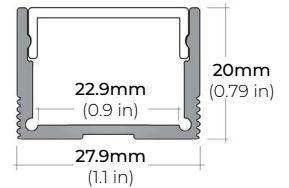

LRB-1300

HIGH POWER 90CRI RIGID LED STRIP

DIMENSIONS

COMPATIBLE ALUMINUM PROFILES

SURFACE PROFILES

ALU-DS100

LENGTHS 39" | 78" | 84"
LENS Clear, Frosted
FINISH Silver

ALP-90

LENGTHS 48" | 96"
LENS Frosted
FINISH Silver

ALP-100C

LENGTHS 49" | 98"
LENS Frosted
FINISH Silver

ALP-130

LENGTHS 49" | 84" | 98"
LENS Frosted
FINISH Silver

ALP-140

LENGTHS 48" | 98"
LENS Frosted
FINISH Silver

ALP-190

LENGTHS 48" | 98"
LENS Frosted
FINISH Silver

* For more compatible profiles, visit corelightingusa.com

RECESED PROFILES

ALP-102R

LENGTHS 49" | 98"
LENS Frosted, Black, Asymmetric, Double Asymmetric
FINISH White | Black | Silver

ALP-230RN

LENGTHS 49" | 98"
LENS Frosted
FINISH Silver

* For more compatible profiles, visit corelightingusa.com