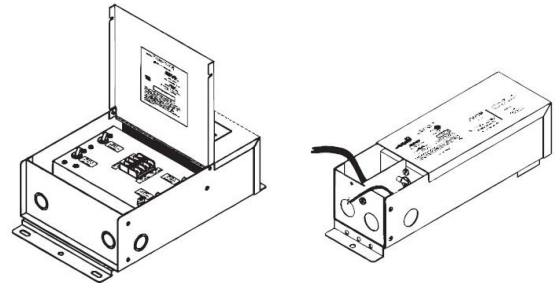

PSDH SERIES HIGH PERFORMANCE MAGNETIC LOW VOLTAGE (MLV)

PSDH-48W-24V	CLASS 2	11.25" X 3.37" X 3.25"
PSDH-96W-24V	CLASS 2	11.25" X 3.37" X 3.25"
PSDH-288W-24V	CLASS 2	14.25" X 8.43" X 4.43"