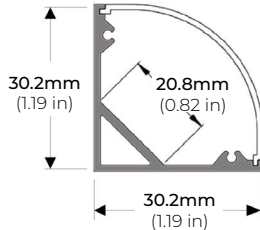

ALP-100C

LENGTHS 49" | 98"
LENS Frosted
FINISH Silver

ALP-130

LENGTHS 49" | 84" | 98"
LENS Frosted
FINISH Silver