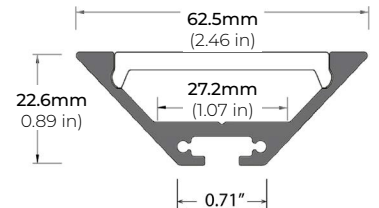

LRB-1300

HIGH POWER 90CRI RIGID LED STRIP

DIMENSIONS

COMPATIBLE ALUMINUM PROFILES

SURFACE PROFILES

ALU-DS100

LENGTHS 39" | 78" | 84"
LENS Clear, Frosted
FINISH Silver

ALP-90

LENGTHS 48" | 96"
LENS Frosted
FINISH Silver

ALP-100C

LENGTHS 49" | 98"
LENS Frosted
FINISH Silver

ALP-130

LENGTHS 49" | 84" | 98"
LENS Frosted
FINISH Silver

ALP-140

LENGTHS 48" | 98"
LENS Frosted
FINISH Silver

ALP-190

LENGTHS 48" | 98"
LENS Frosted
FINISH Silver

* For more compatible profiles, visit corelightingusa.com

RECESED PROFILES

ALP-102R

LENGTHS 49" | 98"
LENS Frosted, Black, Asymmetric, Double Asymmetric
FINISH White | Black | Silver

ALP-230RN

LENGTHS 49" | 98"
LENS Frosted
FINISH Silver

* For more compatible profiles, visit corelightingusa.com