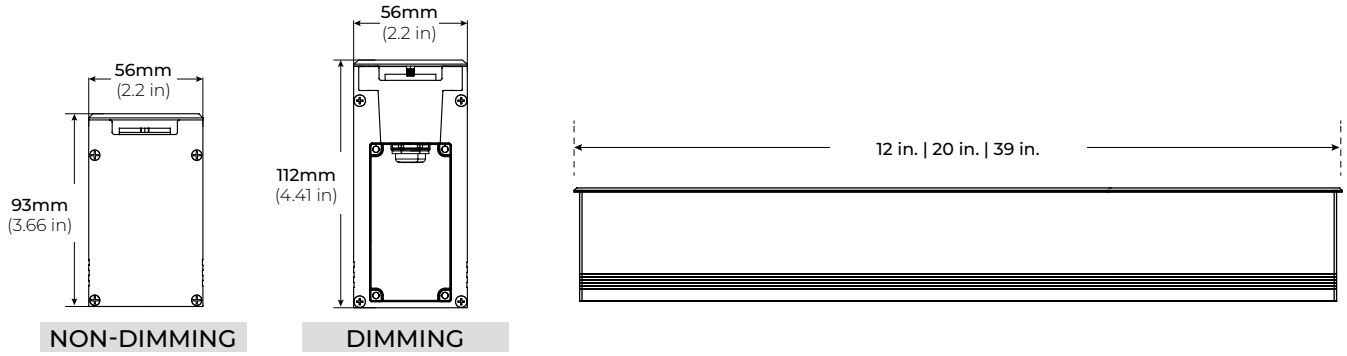

### SPECIFICATIONS

INPUT VOLTAGE	120-277V AC
POWER CONSUMPTION	9W
LUMEN OUTPUT	70 Lm/ W
COLOR TEMPERATURE	27K/ 30K / 35K/ 40K / 60K/ Red/ Green/ Blue/ Amber/ Yellow
BEAM ANGLE	8° / 15° / 30° / 45° / 60° / 10° x 40° / 20° x 60° Asymmetric
CRI	80+
DIMMING	0-10V, DMX, DALI and Casambi
HOUSING	Anodized Aluminum
LENS	Tempered Glass
LENS FRAME	Stainless Steel 316
OPERATING TEMPERATURE	-4°F (-20°C) ~ 122°F (50°C)
STORAGE TEMPERATURE	-4°F (-20°C) ~ 140°F (60°C)
IP RATING	IP67
IMPACT RATING	IK09
MAX LOAD	1000 lbs (500 kgs)
WEIGHT	1.43 kg/ ft.
CERTIFICATIONS	CE, RoHS, ETL
LUMEN MAINTENANCE	50,000

### FEATURES

- 120 - 277V AC
- Max load 1000 lbs (500kgs)
- Built-in Driver
- Stainless Steel Frame
- Clear Tempered Glass
- Recessed Housing Included

MODEL	LENGTH	COLOR TEMP		OPTIC		VOLTAGE	CONTROL	OPTIONS
IGU200	12 12 in. (9W)	27K	RD Red	8 8°	1040 H10° x V40°	UNV 120-277V	NDM No Dimming	OLV Optic Louver
		30K	GR Green	15 15°	2060 H20° x V60°			
	20 20 in. (12W)	35K	BL Blue	30 30°	ASY Asymmetric		D10 0-10V Dimming	HC Honeycomb Louver
	40 40 in. (24W)	40K	AM Amber	45 45°			DMX DMX	MG Micro Grill Shield
	60K	YL Yellow	60 60°		DALI Dali			
						CAS Casambi		

### DIMENSIONS