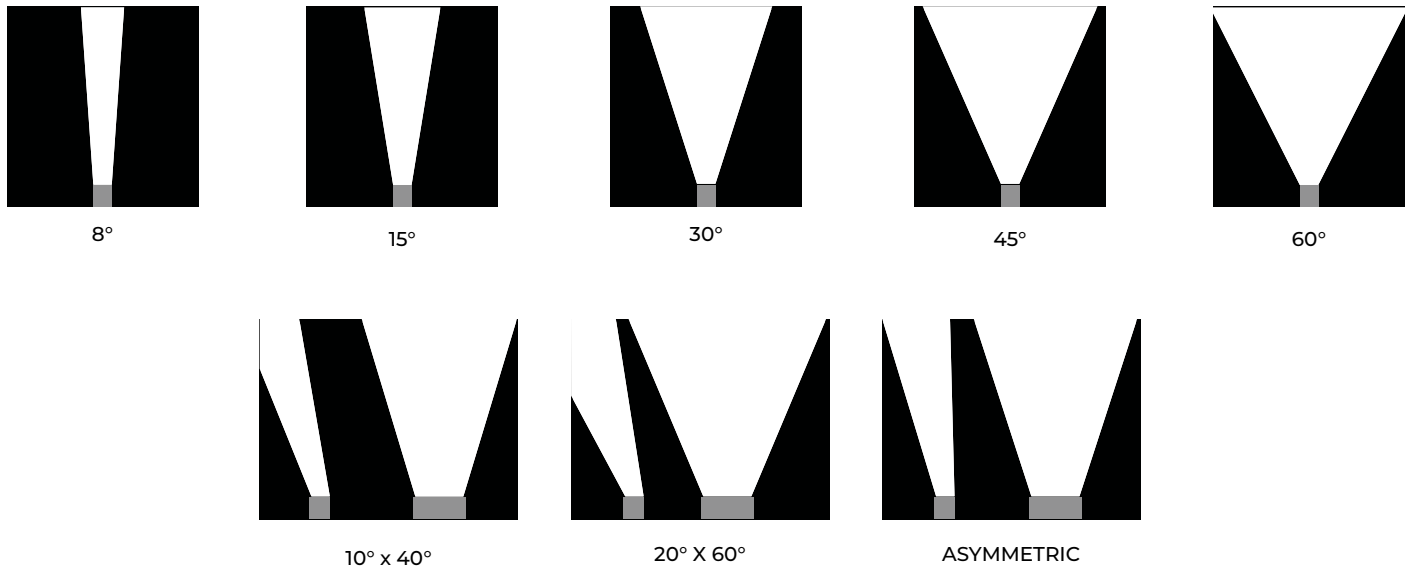

IGU-200

IN-GROUND LINEAR UPLIGHT

DIMENSIONS

OPTICS