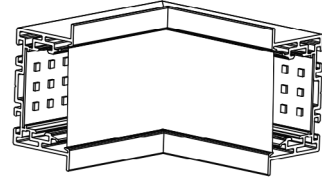

* SOLD SEPARATELY

ALP-RE N TYPE CLIP

* SOLD SEPARATELY

ALP-330RN

RECESSED MOUNT LED PROFILE

OPTIONAL ACCESSORIES (CONTINUED)

ALP-330RN-L90N
L CONNECTOR (INSIDE)
* SOLD SEPARATELY

ALP-330RN-L90W
L CONNECTOR (OUTSIDE)
* SOLD SEPARATELY

ALP-330RN-L90
L CONNECTOR (SIDE)
* SOLD SEPARATELY

ALP-330RN-T90
T CONNECTOR
* SOLD SEPARATELY

ALP-330RN-X90
X CONNECTOR
* SOLD SEPARATELY