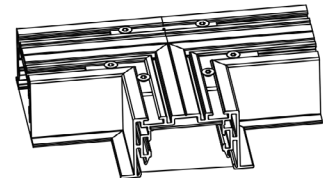

* SOLD SEPARATELY

ALP-RE N TYPE CLIP

* SOLD SEPARATELY

ALP-330RN

RECESSED MOUNT LED PROFILE

OPTIONAL ACCESSORIES (CONTINUED)

ALP-330RN-L90N
L CONNECTOR (INSIDE)
* SOLD SEPARATELY

ALP-330RN-L90W
L CONNECTOR (OUTSIDE)
* SOLD SEPARATELY

ALP-330RN-L90
L CONNECTOR (SIDE)
* SOLD SEPARATELY

ALP-330RN-T90
T CONNECTOR
* SOLD SEPARATELY

ALP-330RN-X90
X CONNECTOR
* SOLD SEPARATELY