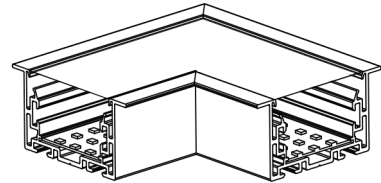

* SOLD SEPARATELY

ALP-RE N TYPE CLIP

* SOLD SEPARATELY

ALP-330RN

RECESSED MOUNT LED PROFILE

OPTIONAL ACCESSORIES (CONTINUED)

ALP-330RN-L90N
L CONNECTOR (INSIDE)
* SOLD SEPARATELY

ALP-330RN-L90W
L CONNECTOR (OUTSIDE)
* SOLD SEPARATELY

ALP-330RN-L90
L CONNECTOR (SIDE)
* SOLD SEPARATELY

ALP-330RN-T90
T CONNECTOR
* SOLD SEPARATELY

ALP-330RN-X90
X CONNECTOR
* SOLD SEPARATELY