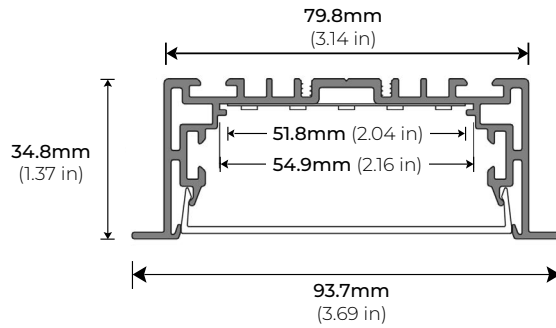

ALP-330RN

RECESSED MOUNT LED PROFILE

DIMENSIONS

COMPATIBLE ACCESSORIES

ALP-330RN-EC END CAP

* 2 INCLUDED WITH EVERY CHANNEL

ALP-RB BUTTERFLY CLIP

* 4 INCLUDED WITH EVERY CHANNEL

OPTIONAL ACCESSORIES

ALP-SC EXTENSION COUPLING

* SOLD SEPARATELY

ALP-RE N TYPE CLIP

* SOLD SEPARATELY