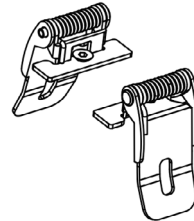

FEATURES

- Customizable
- Optional T, L, and X connectors for corners and angles
- Compatible with LED strips up to 51mm (2.04") wide
- Durable, military grade aluminum
- Protects LED systems from dust and other elements
- Suitable for recessed installations and applications

DIMENSIONS

COMPATIBLE ACCESSORIES

ALP-330RN-EC END CAP

* 2 INCLUDED WITH EVERY CHANNEL

ALP-RB BUTTERFLY CLIP

* 4 INCLUDED WITH EVERY CHANNEL

OPTIONAL ACCESSORIES

ALP-SC EXTENSION COUPLING

* SOLD SEPARATELY

ALP-RE N TYPE CLIP

* SOLD SEPARATELY

ALP-330RN

RECESSED MOUNT LED PROFILE

OPTIONAL ACCESSORIES (CONTINUED)

ALP-330RN-L90N
L CONNECTOR (INSIDE)
* SOLD SEPARATELY

ALP-330RN-L90W
L CONNECTOR (OUTSIDE)
* SOLD SEPARATELY

ALP-330RN-L90
L CONNECTOR (SIDE)
* SOLD SEPARATELY

ALP-330RN-T90
T CONNECTOR
* SOLD SEPARATELY

ALP-330RN-X90
X CONNECTOR
* SOLD SEPARATELY