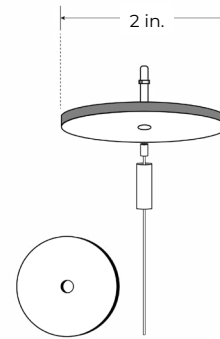

2" NON-POWER FEED KIT

ALP-CSB-WH-2
2" WHITE FEED KIT

ALP-CSB-BK-2
2" BLACK FEED KIT

* INCLUDED WITH ALP-CS12 MOUNTING OPTION