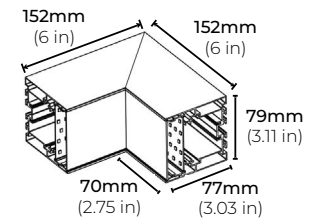

ALP310N-L90N

L CONNECTOR (INSIDE)