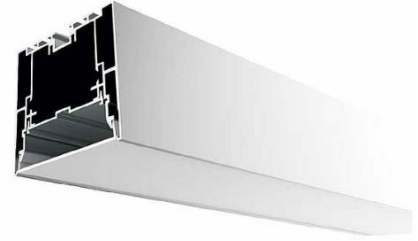

ALP-310N

SURFACE / SUSPENDED / RECESSED MOUNT LED PROFILE

Project _____

Location _____

Quote/ Ref # _____

The **ALP-310N** is an architectural-grade LED extrusion profile designed to fit linear LED strips up to 60mm (2.4") wide. Made from high quality aluminum, these extrusions provide superior thermal management for higher wattage LED strips and prolong the lighting system's lifespan. These profiles are manufactured with a patented frosted diffuser for maximum lumen output and wider beam distribution.

SPECIFICATIONS

TYPE	Surface/ Suspension Mount
AVAILABLE LENGTHS	49.25 in./ 98.5 in.
FINISH	Silver
LENS OPTION	Frosted
CHANNEL	ALP310N
LENS	ALP310N-LN
END CAP	ALP310N-EC
L-CONNECTOR (OUTSIDE)	ALP310N-L90W
L-CONNECTOR (INSIDE)	ALP310N-L90N
L-CONNECTOR (SIDE)	ALP310N-L90
T-CONNECTOR	ALP310N-T90
X-CONNECTOR	ALP310N-X90
SEAMLESS CONNECTOR	ALP-SC
N-TYPE CLIP	ALP310N-RE

FEATURES

- Customizable
- Compatible with LED strips up to 60mm (2.4 in)
- Durable, military grade aluminum
- Optional T, L, and X connectors for corners and angles
- Protects LED systems from dust and other elements
- Dissipates heat from LED, prolonging its lifetime

MODEL	LENGTH	LENS	FINISH	MOUNTING OPTIONS
ALP310N	49 49.25 in.	FR Frosted	SI Silver	SUR Surface
	98 98.5 in.			SUS Suspended
	XX Custom Cut			RES Recessed

ALP-310N

SURFACE / SUSPENDED / RECESSED MOUNT LED PROFILE