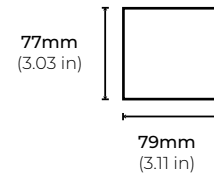

DIMENSIONS

ACCESSORIES

ALP310N-EC

END CAP

* Set of 2

* Sold Separately

ALP310N-L90W

L CONNECTOR (OUTSIDE)