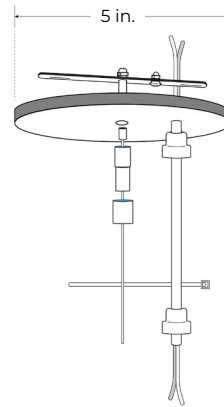

ALP-310N

SURFACE / SUSPENDED / RECESSED MOUNT LED PROFILE

SUSPENSION KIT ACCESSORIES

POWER FEED KIT

ALP-CF-WH
WHITE POWER FEED KIT

ALP-CF-BK
BLACK POWER FEED KIT

* INCLUDED WITH ALP-CS12 MOUNTING OPTION