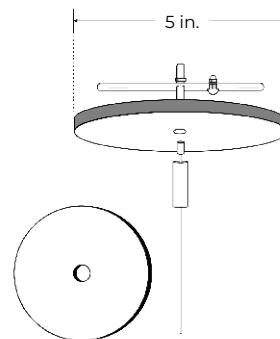

5" NON-POWER FEED KIT

ALP-CSB-WH-5
5" WHITE FEED KIT

ALP-CSB-BK-5
5" BLACK FEED KIT