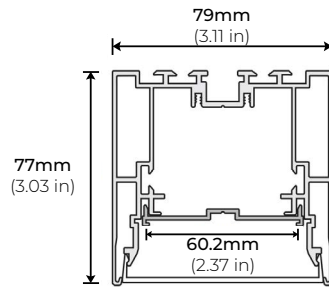

SPECIFICATIONS

TYPE	Surface/ Suspension Mount
AVAILABLE LENGTHS	49.25 in./ 98.5 in.
FINISH	Silver
LENS OPTION	Frosted
CHANNEL	ALP310N
LENS	ALP310N-LN
END CAP	ALP310N-EC
L-CONNECTOR (OUTSIDE)	ALP310N-L90W
L-CONNECTOR (INSIDE)	ALP310N-L90N
L-CONNECTOR (SIDE)	ALP310N-L90
T-CONNECTOR	ALP310N-T90
X-CONNECTOR	ALP310N-X90
SEAMLESS CONNECTOR	ALP-SC
N-TYPE CLIP	ALP310N-RE

FEATURES

- Customizable
- Compatible with LED strips up to 60mm (2.4 in)
- Durable, military grade aluminum
- Optional T, L, and X connectors for corners and angles
- Protects LED systems from dust and other elements
- Dissipates heat from LED, prolonging its lifetime

MODEL	LENGTH	LENS	FINISH	MOUNTING OPTIONS
ALP310N	49 49.25 in.	FR Frosted	SI Silver	SUR Surface
	98 98.5 in.			SUS Suspended
	XX Custom Cut			RES Recessed

ALP-310N

SURFACE / SUSPENDED / RECESSED MOUNT LED PROFILE

DIMENSIONS

ACCESSORIES

ALP310N-EC

END CAP

* Set of 2

* Sold Separately

ALP310N-L90W

L CONNECTOR (OUTSIDE)