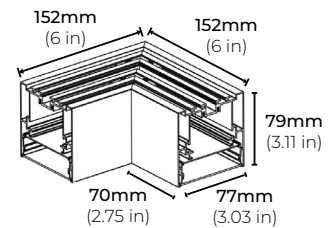

ALP310N-L90

L CONNECTOR (SIDE)