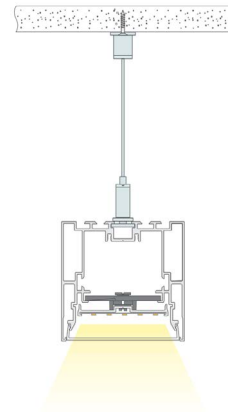

ALP-310N

SURFACE / SUSPENDED / RECESSED MOUNT LED PROFILE

Project _____

Location _____

Quote/ Ref # _____

The **ALP-310N** is an architectural-grade LED extrusion profile designed to fit linear LED strips up to 60mm (2.4") wide. Made from high quality aluminum, these extrusions provide superior thermal management for higher wattage LED strips and prolong the lighting system's lifespan. These profiles are manufactured with a patented frosted diffuser for maximum lumen output and wider beam distribution.

* INCLUDED WITH ALP-CS12 MOUNTING OPTION

5" NON-POWER FEED KIT

ALP-CSB-WH-5
5" WHITE FEED KIT

ALP-CSB-BK-5
5" BLACK FEED KIT

ALP-310N

SURFACE / SUSPENDED / RECESSED MOUNT LED PROFILE

MOUNTING OPTIONS

SUSPENDED