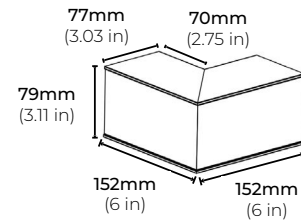

DIMENSIONS

ACCESSORIES

ALP310N-EC

END CAP

* Set of 2

* Sold Separately

ALP310N-L90W

L CONNECTOR (OUTSIDE)