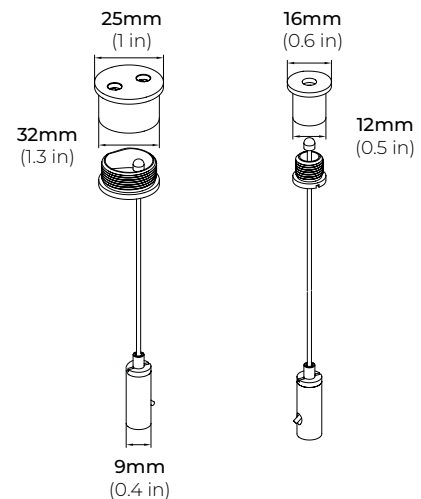

ALP-310N

SURFACE / SUSPENDED / RECESSED MOUNT LED PROFILE

ACCESSORIES

ALP310N-T90
T CONNECTOR

ALP310N-X90
X CONNECTOR

ALP310N-SC
SEAMLESS CONNECTOR

ALP310N-RE
N TYPE CLIP

MOUNTING ACCESSORIES

ALP-CS12
EUROPEAN SUSPENSION KIT

*SOLD SEPARATELY