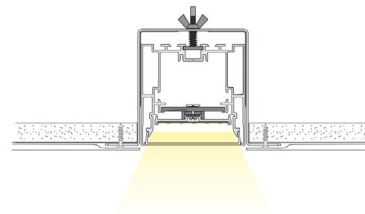

* INCLUDED WITH ALP-CS12 MOUNTING OPTION

5" NON-POWER FEED KIT

ALP-CSB-WH-5
5" WHITE FEED KIT

ALP-CSB-BK-5
5" BLACK FEED KIT

ALP-310N

SURFACE / SUSPENDED / RECESSED MOUNT LED PROFILE

MOUNTING OPTIONS

SUSPENDED

RECESSED

SURFACE