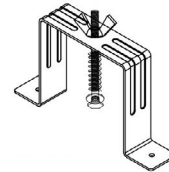

ALP310N-RE
N TYPE CLIP