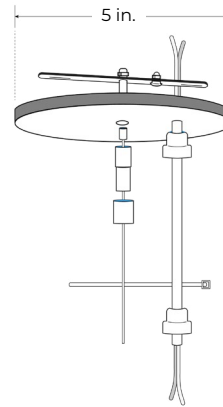

ALP-150LX

SURFACE / SUSPENDED LINEAR LED PROFILE

SUSPENSION KIT ACCESSORIES

POWER FEED KIT

ALP-CF-WH
WHITE POWER FEED KIT

ALP-CF-BK
BLACK POWER FEED KIT