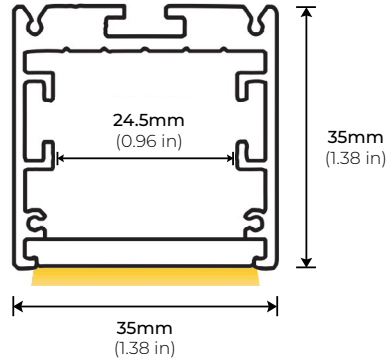

## SPECIFICATIONS

TYPE	Surface/ Suspension Mount
AVAILABLE LENGTHS	49.25 in./ 98.5 in.
FINISH	White, Black
LENS OPTION	Frosted
CHANNEL	ALP150LX
LENS	ALP150LX-LN (sold separately)
END CAP	ALP150LX-EC (sold separately)
CABLE SUSPENSION KIT	ALP-CS12 (sold separately)
POWER FEED KIT	ALP-CF (sold separately)
NON-POWER FEED KIT	ALP-CSB (sold separately)

## FEATURES

- Customizable
- Compatible with LED strips up to 24mm (0.94")
- Durable, anodized aluminum
- Protects LED systems from dust and other elements
- Dissipates heat from LED, prolonging its lifetime
- Frosted Lens Diffuser available up to 150 Ft.

MODEL	LENGTH	LENS	FINISH
ALP150LX	<b>49</b> 49.25 in.	<b>FR</b> Frosted	<b>WH</b> White
	<b>98</b> 98.5 in.		<b>BK</b> Black

## DIMENSIONS