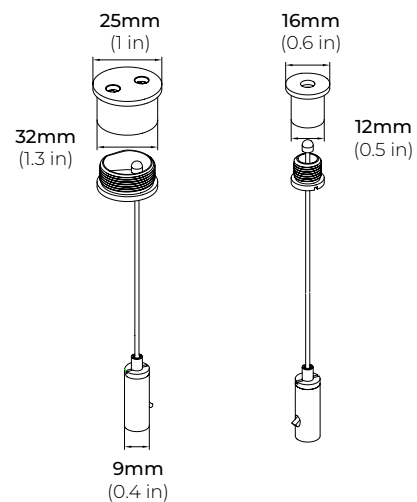

MOUNTING ACCESSORIES

ALP-CS12
EUROPEAN SUSPENSION KIT

* Sold Separately