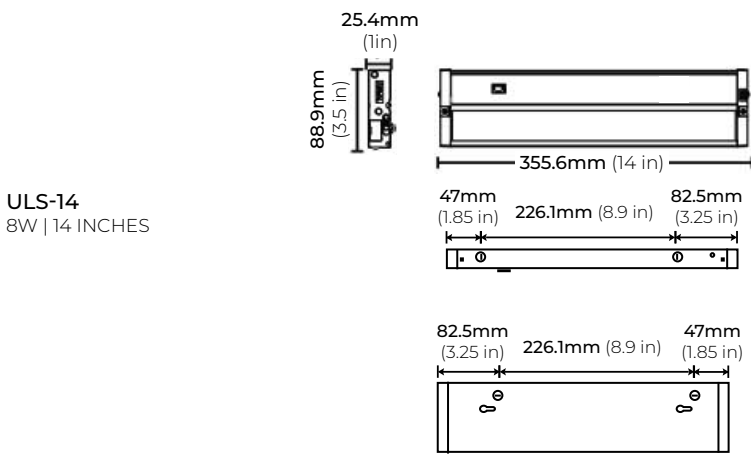

SPECIFICATIONS

INPUT VOLTAGE	120V/ 277V
POWER CONSUMPTION	6W- 18W per Ft.
LUMEN OUTPUT	350 - 1250 Lumens per Ft.
CRI	90+
COLOR TEMPERATURE	27K/ 30K/ 35K/ 40K/ 50K
DIMMING	0-10V
MAXIMUM RUN LENGTH	Up to 300W
OPERATING TEMPERATURE	-40°F (-40°C) to +140°F (+60°C)
BEAM ANGLE	110°
IP RATING	IP45
FINISH	White
CERTIFICATIONS	UL Listed
LUMEN MAINTENANCE	50,000 Hrs.
DIMENSIONS	89 x 25.4mm (3.5 x 1") (WxH)

FEATURES

- 6W - 18W
- Up to 1250 Lumens
- 11 in - 42 in length options
- 90+ CRI
- Switchable CCT 27K/ 30K/ 35K/ 40K/ 50K
- 0-10V Dimming
- Suitable for accent or ambient lighting
- Superior Color Rendering Index (CRI)
- Linkable
- UL Listed

MODEL	ULS11	ULS14	ULS22	ULS28	ULS33	ULS42
LENGTH	11"	14"	22"	28"	33"	42"
WATTS	6W	8W	10W	12W	15W	18W

MODEL	LENGTH	FINISH	VOLTAGE
ULS	11 11"	WH White	UNV 120-277V
	14 14"		
	22 22"		
	28 28"		
	33 33"		
	42 42"		

ULS SERIES

120-277V SWITCHABLE CCT UNDERCABINET LED FIXTURE

DIMENSIONS

ULS SERIES

120-277V SWITCHABLE CCT UNDERCABINET LED FIXTURE

DIMENSIONS

ULS-28
12W | 28 INCHES

ULS-33
15W | 33 INCHES