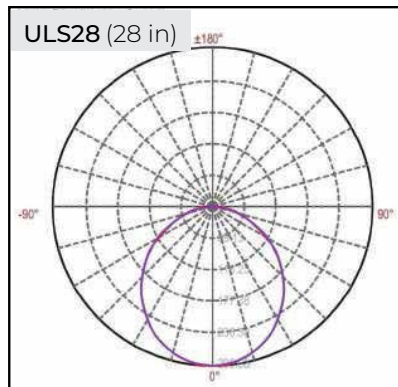

ULS SERIES

120-277V SWITCHABLE CCT UNDERCABINET LED FIXTURE

PHOTOMETRICS

COMPATIBLE ACCESSORIES

ULS-SMC-WH (white)
SEAMLESS COUPLING
* INCLUDED WITH EACH FIXTURE

ULS-LNK6-WH (white)
6" INTER LINK CABLE

ULS-LNK12-WH (white)
12" INTER LINK CABLE

ULS-LNK24-WH (white)
24" INTER LINK CABLE

ULS-PCA-60-WH (white)
60" AC DIRECT PLUG IN POWER FEED CABLE

ULS-HWC-72-WH (white)
72" HARDWIRE POWER FEED CABLE