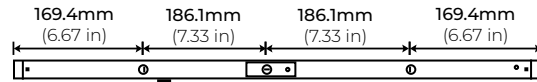

SPECIFICATIONS

INPUT VOLTAGE	120V/ 277V
POWER CONSUMPTION	6W- 18W per Ft.
LUMEN OUTPUT	350 - 1250 Lumens per Ft.
CRI	90+
COLOR TEMPERATURE	27K/ 30K/ 35K/ 40K/ 50K
DIMMING	0-10V
MAXIMUM RUN LENGTH	Up to 300W
OPERATING TEMPERATURE	-40°F (-40°C) to +140°F (+60°C)
BEAM ANGLE	110°
IP RATING	IP45
FINISH	White
CERTIFICATIONS	UL Listed
LUMEN MAINTENANCE	50,000 Hrs.
DIMENSIONS	89 x 25.4mm (3.5 x 1") (WxH)

FEATURES

- 6W - 18W
- Up to 1250 Lumens
- 11 in - 42 in length options
- 90+ CRI
- Switchable CCT 27K/ 30K/ 35K/ 40K/ 50K
- 0-10V Dimming
- Suitable for accent or ambient lighting
- Superior Color Rendering Index (CRI)
- Linkable
- UL Listed

MODEL	ULS11	ULS14	ULS22	ULS28	ULS33	ULS42
LENGTH	11"	14"	22"	28"	33"	42"
WATTS	6W	8W	10W	12W	15W	18W

MODEL	LENGTH	FINISH	VOLTAGE
ULS	11 11"	WH White	UNV 120-277V
	14 14"		
	22 22"		
	28 28"		
	33 33"		
	42 42"		

ULS SERIES

120-277V SWITCHABLE CCT UNDERCABINET LED FIXTURE

DIMENSIONS

ULS SERIES

120-277V SWITCHABLE CCT UNDERCABINET LED FIXTURE

DIMENSIONS

ULS-28
12W | 28 INCHES

ULS-33
15W | 33 INCHES