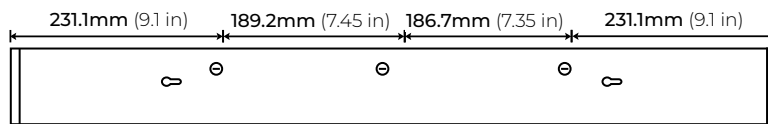

SPECIFICATIONS

INPUT VOLTAGE	120V/ 277V
POWER CONSUMPTION	6W- 18W per Ft.
LUMEN OUTPUT	350 - 1250 Lumens per Ft.
CRI	90+
COLOR TEMPERATURE	27K/ 30K/ 35K/ 40K/ 50K
DIMMING	0-10V
MAXIMUM RUN LENGTH	Up to 300W
OPERATING TEMPERATURE	-40°F (-40°C) to +140°F (+60°C)
BEAM ANGLE	110°
IP RATING	IP45
FINISH	White
CERTIFICATIONS	UL Listed
LUMEN MAINTENANCE	50,000 Hrs.
DIMENSIONS	89 x 25.4mm (3.5 x 1") (WxH)

ULS SERIES

120-277V SWITCHABLE CCT UNDERCABINET LED FIXTURE

DIMENSIONS

ULS SERIES

120-277V SWITCHABLE CCT UNDERCABINET LED FIXTURE

DIMENSIONS

ULS-28
12W | 28 INCHES

ULS-33
15W | 33 INCHES