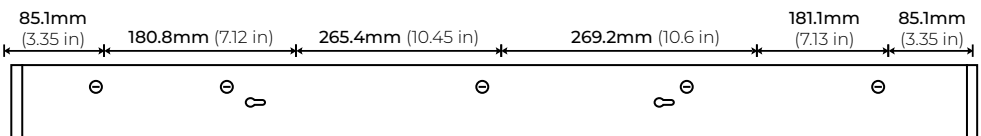

ULS SERIES

120-277V SWITCHABLE CCT UNDERCABINET LED FIXTURE

DIMENSIONS

ULS-28
12W | 28 INCHES

ULS-33
15W | 33 INCHES

ULS-42
18W | 42 INCHES