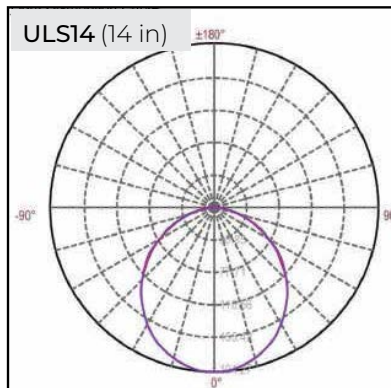

SPECIFICATIONS

INPUT VOLTAGE	120V/ 277V
POWER CONSUMPTION	6W- 18W per Ft.
LUMEN OUTPUT	350 - 1250 Lumens per Ft.
CRI	90+
COLOR TEMPERATURE	27K/ 30K/ 35K/ 40K/ 50K
DIMMING	0-10V
MAXIMUM RUN LENGTH	Up to 300W
OPERATING TEMPERATURE	-40°F (-40°C) to +140°F (+60°C)
BEAM ANGLE	110°
IP RATING	IP45
FINISH	White
CERTIFICATIONS	UL Listed
LUMEN MAINTENANCE	50,000 Hrs.
DIMENSIONS	89 x 25.4mm (3.5 x 1") (WxH)

MODEL	ULS11	ULS14	ULS22	ULS28	ULS33	ULS42
LENGTH	11"	14"	22"	28"	33"	42"
WATTS	6W	8W	10W	12W	15W	18W

MODEL	LENGTH	FINISH	VOLTAGE
ULS	11 11"	WH White	UNV 120-277V
	14 14"		
	22 22"		
	28 28"		
	33 33"		
	42 42"		

ULS SERIES

120-277V SWITCHABLE CCT UNDERCABINET LED FIXTURE

DIMENSIONS

ULS SERIES

120-277V SWITCHABLE CCT UNDERCABINET LED FIXTURE

DIMENSIONS

ULS-28
12W | 28 INCHES

ULS-33
15W | 33 INCHES

ULS-42
18W | 42 INCHES

ULS SERIES

120-277V SWITCHABLE CCT UNDERCABINET LED FIXTURE

PHOTOMETRICS

COMPATIBLE ACCESSORIES

ULS-SMC-WH (white)
SEAMLESS COUPLING
* INCLUDED WITH EACH FIXTURE

ULS-LNK6-WH (white)
6" INTER LINK CABLE