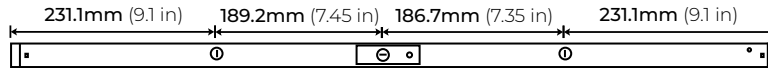

ULS SERIES

120-277V SWITCHABLE CCT UNDERCABINET LED FIXTURE

DIMENSIONS

ULS SERIES

120-277V SWITCHABLE CCT UNDERCABINET LED FIXTURE

DIMENSIONS

ULS-28
12W | 28 INCHES

ULS-33
15W | 33 INCHES