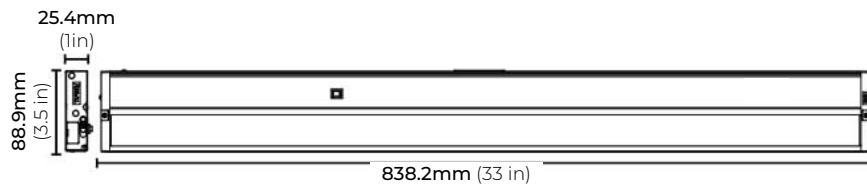

SPECIFICATIONS

INPUT VOLTAGE	120V/ 277V
POWER CONSUMPTION	6W- 18W per Ft.
LUMEN OUTPUT	350 - 1250 Lumens per Ft.
CRI	90+
COLOR TEMPERATURE	27K/ 30K/ 35K/ 40K/ 50K
DIMMING	0-10V
MAXIMUM RUN LENGTH	Up to 300W
OPERATING TEMPERATURE	-40°F (-40°C) to +140°F (+60°C)
BEAM ANGLE	110°
IP RATING	IP45
FINISH	White
CERTIFICATIONS	UL Listed
LUMEN MAINTENANCE	50,000 Hrs.
DIMENSIONS	89 x 25.4mm (3.5 x 1") (WxH)

MODEL	ULS11	ULS14	ULS22	ULS28	ULS33	ULS42
LENGTH	11"	14"	22"	28"	33"	42"
WATTS	6W	8W	10W	12W	15W	18W

MODEL	LENGTH	FINISH	VOLTAGE
ULS	11 11"	WH White	UNV 120-277V
	14 14"		
	22 22"		
	28 28"		
	33 33"		
	42 42"		

ULS SERIES

120-277V SWITCHABLE CCT UNDERCABINET LED FIXTURE

DIMENSIONS

ULS SERIES

120-277V SWITCHABLE CCT UNDERCABINET LED FIXTURE

DIMENSIONS

ULS-28
12W | 28 INCHES

ULS-33
15W | 33 INCHES

ULS-42
18W | 42 INCHES

ULS SERIES

120-277V SWITCHABLE CCT UNDERCABINET LED FIXTURE

PHOTOMETRICS

COMPATIBLE ACCESSORIES

ULS-SMC-WH (white)
SEAMLESS COUPLING
* INCLUDED WITH EACH FIXTURE

ULS-LNK6-WH (white)
6" INTER LINK CABLE