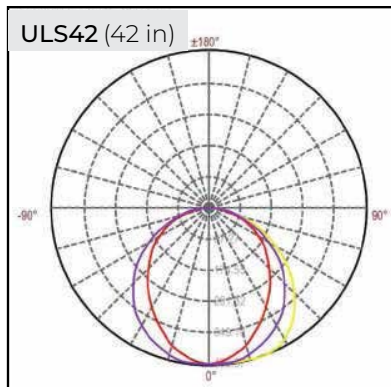

ULS SERIES

120-277V SWITCHABLE CCT UNDERCABINET LED FIXTURE

PHOTOMETRICS

COMPATIBLE ACCESSORIES

ULS-SMC-WH (white)
SEAMLESS COUPLING
* INCLUDED WITH EACH FIXTURE

ULS-LNK6-WH (white)
6" INTER LINK CABLE

ULS-LNK12-WH (white)
12" INTER LINK CABLE

ULS-LNK24-WH (white)
24" INTER LINK CABLE

ULS-PCA-60-WH (white)
60" AC DIRECT PLUG IN POWER FEED CABLE

ULS-HWC-72-WH (white)
72" HARDWIRE POWER FEED CABLE