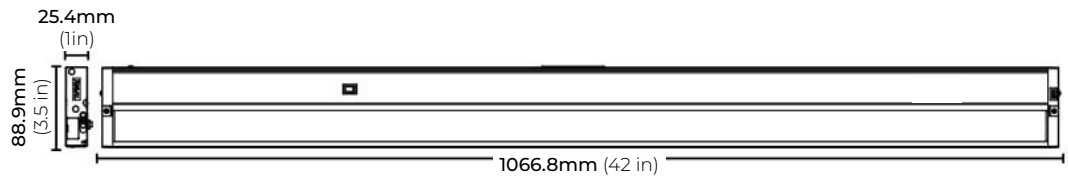

SPECIFICATIONS

INPUT VOLTAGE	120V/ 277V
POWER CONSUMPTION	6W- 18W per Ft.
LUMEN OUTPUT	350 - 1250 Lumens per Ft.
CRI	90+
COLOR TEMPERATURE	27K/ 30K/ 35K/ 40K/ 50K
DIMMING	0-10V
MAXIMUM RUN LENGTH	Up to 300W
OPERATING TEMPERATURE	-40°F (-40°C) to +140°F (+60°C)
BEAM ANGLE	110°
IP RATING	IP45
FINISH	White
CERTIFICATIONS	UL Listed
LUMEN MAINTENANCE	50,000 Hrs.
DIMENSIONS	89 x 25.4mm (3.5 x 1") (WxH)

ULS SERIES

120-277V SWITCHABLE CCT UNDERCABINET LED FIXTURE

DIMENSIONS

ULS SERIES

120-277V SWITCHABLE CCT UNDERCABINET LED FIXTURE

DIMENSIONS

ULS-28
12W | 28 INCHES

ULS-33
15W | 33 INCHES

ULS-42
18W | 42 INCHES

ULS SERIES

120-277V SWITCHABLE CCT UNDERCABINET LED FIXTURE

PHOTOMETRICS

COMPATIBLE ACCESSORIES

ULS-SMC-WH (white)
SEAMLESS COUPLING
* INCLUDED WITH EACH FIXTURE

ULS-LNK6-WH (white)
6" INTER LINK CABLE