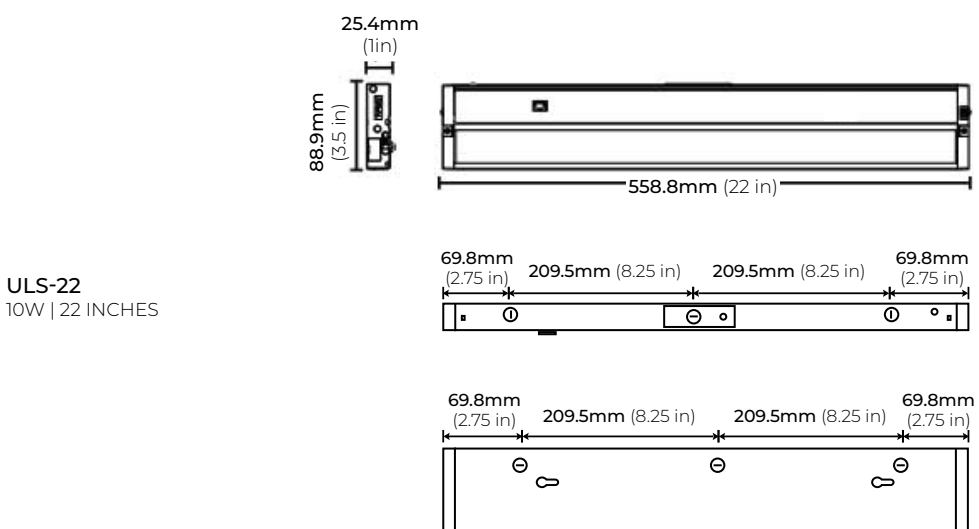

SPECIFICATIONS

INPUT VOLTAGE	120V/ 277V
POWER CONSUMPTION	6W- 18W per Ft.
LUMEN OUTPUT	350 - 1250 Lumens per Ft.
CRI	90+
COLOR TEMPERATURE	27K/ 30K/ 35K/ 40K/ 50K
DIMMING	0-10V
MAXIMUM RUN LENGTH	Up to 300W
OPERATING TEMPERATURE	-40°F (-40°C) to +140°F (+60°C)
BEAM ANGLE	110°
IP RATING	IP45
FINISH	White
CERTIFICATIONS	UL Listed
LUMEN MAINTENANCE	50,000 Hrs.
DIMENSIONS	89 x 25.4mm (3.5 x 1") (WxH)

FEATURES

- 6W - 18W
- Up to 1250 Lumens
- 11 in - 42 in length options
- 90+ CRI
- Switchable CCT 27K/ 30K/ 35K/ 40K/ 50K
- 0-10V Dimming
- Suitable for accent or ambient lighting
- Superior Color Rendering Index (CRI)
- Linkable
- UL Listed

MODEL	ULS11	ULS14	ULS22	ULS28	ULS33	ULS42
LENGTH	11"	14"	22"	28"	33"	42"
WATTS	6W	8W	10W	12W	15W	18W

MODEL	LENGTH	FINISH	VOLTAGE
ULS	11 11"	WH White	UNV 120-277V
	14 14"		
	22 22"		
	28 28"		
	33 33"		
	42 42"		

ULS SERIES

120-277V SWITCHABLE CCT UNDERCABINET LED FIXTURE

DIMENSIONS

ULS SERIES

120-277V SWITCHABLE CCT UNDERCABINET LED FIXTURE

DIMENSIONS

ULS-28
12W | 28 INCHES

ULS-33
15W | 33 INCHES