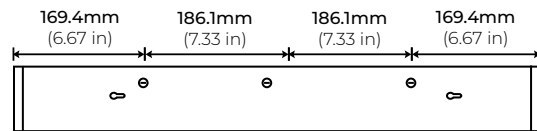

SPECIFICATIONS

INPUT VOLTAGE	120V/ 277V
POWER CONSUMPTION	6W- 18W per Ft.
LUMEN OUTPUT	350 - 1250 Lumens per Ft.
CRI	90+
COLOR TEMPERATURE	27K/ 30K/ 35K/ 40K/ 50K
DIMMING	0-10V
MAXIMUM RUN LENGTH	Up to 300W
OPERATING TEMPERATURE	-40°F (-40°C) to +140°F (+60°C)
BEAM ANGLE	110°
IP RATING	IP45
FINISH	White
CERTIFICATIONS	UL Listed
LUMEN MAINTENANCE	50,000 Hrs.
DIMENSIONS	89 x 25.4mm (3.5 x 1") (WxH)

MODEL	ULS11	ULS14	ULS22	ULS28	ULS33	ULS42
LENGTH	11"	14"	22"	28"	33"	42"
WATTS	6W	8W	10W	12W	15W	18W

MODEL	LENGTH	FINISH	VOLTAGE
ULS	11 11"	WH White	UNV 120-277V
	14 14"		
	22 22"		
	28 28"		
	33 33"		
	42 42"		

ULS SERIES

120-277V SWITCHABLE CCT UNDERCABINET LED FIXTURE

DIMENSIONS

ULS SERIES

120-277V SWITCHABLE CCT UNDERCABINET LED FIXTURE

DIMENSIONS

ULS-28
12W | 28 INCHES

ULS-33
15W | 33 INCHES

ULS-42
18W | 42 INCHES

ULS SERIES

120-277V SWITCHABLE CCT UNDERCABINET LED FIXTURE

PHOTOMETRICS

COMPATIBLE ACCESSORIES

ULS-SMC-WH (white)
SEAMLESS COUPLING
* INCLUDED WITH EACH FIXTURE

ULS-LNK6-WH (white)
6" INTER LINK CABLE