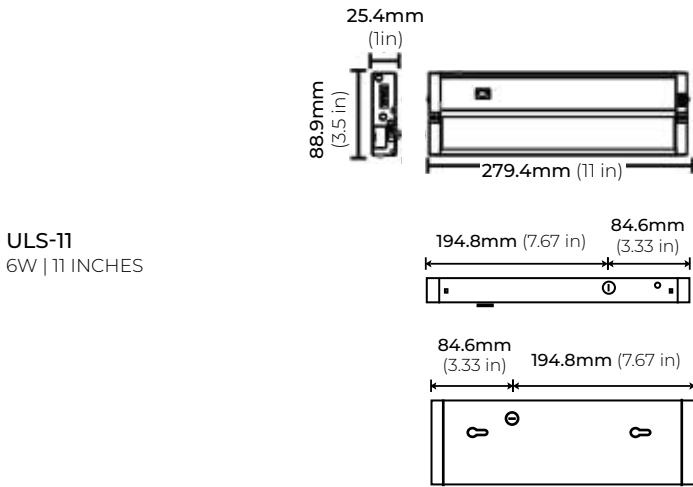

SPECIFICATIONS

INPUT VOLTAGE	120V/ 277V
POWER CONSUMPTION	6W- 18W per Ft.
LUMEN OUTPUT	350 - 1250 Lumens per Ft.
CRI	90+
COLOR TEMPERATURE	27K/ 30K/ 35K/ 40K/ 50K
DIMMING	0-10V
MAXIMUM RUN LENGTH	Up to 300W
OPERATING TEMPERATURE	-40°F (-40°C) to +140°F (+60°C)
BEAM ANGLE	110°
IP RATING	IP45
FINISH	White
CERTIFICATIONS	UL Listed
LUMEN MAINTENANCE	50,000 Hrs.
DIMENSIONS	89 x 25.4mm (3.5 x 1") (WxH)

MODEL	ULS11	ULS14	ULS22	ULS28	ULS33	ULS42
LENGTH	11"	14"	22"	28"	33"	42"
WATTS	6W	8W	10W	12W	15W	18W

MODEL	LENGTH	FINISH	VOLTAGE
ULS	11 11"	WH White	UNV 120-277V
	14 14"		
	22 22"		
	28 28"		
	33 33"		
	42 42"		

ULS SERIES

120-277V SWITCHABLE CCT UNDERCABINET LED FIXTURE

DIMENSIONS

ULS SERIES

120-277V SWITCHABLE CCT UNDERCABINET LED FIXTURE

DIMENSIONS

ULS-28
12W | 28 INCHES

ULS-33
15W | 33 INCHES