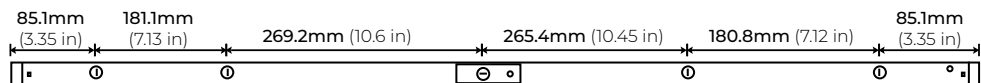

ULS SERIES

120-277V SWITCHABLE CCT UNDERCABINET LED FIXTURE

DIMENSIONS

ULS-28
12W | 28 INCHES

ULS-33
15W | 33 INCHES

ULS-42
18W | 42 INCHES