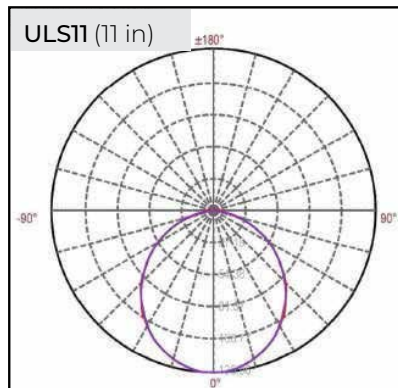

ULS SERIES

120-277V SWITCHABLE CCT UNDERCABINET LED FIXTURE

PHOTOMETRICS

COMPATIBLE ACCESSORIES

ULS-SMC-WH (white)
SEAMLESS COUPLING
* INCLUDED WITH EACH FIXTURE

ULS-LNK6-WH (white)
6" INTER LINK CABLE

ULS-LNK12-WH (white)
12" INTER LINK CABLE

ULS-LNK24-WH (white)
24" INTER LINK CABLE

ULS-PCA-60-WH (white)
60" AC DIRECT PLUG IN POWER FEED CABLE

ULS-HWC-72-WH (white)
72" HARDWIRE POWER FEED CABLE