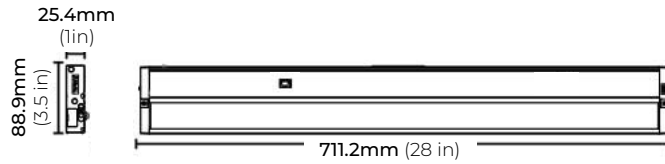

SPECIFICATIONS

INPUT VOLTAGE	120V/ 277V
POWER CONSUMPTION	6W- 18W per Ft.
LUMEN OUTPUT	350 - 1250 Lumens per Ft.
CRI	90+
COLOR TEMPERATURE	27K/ 30K/ 35K/ 40K/ 50K
DIMMING	0-10V
MAXIMUM RUN LENGTH	Up to 300W
OPERATING TEMPERATURE	-40°F (-40°C) to +140°F (+60°C)
BEAM ANGLE	110°
IP RATING	IP45
FINISH	White
CERTIFICATIONS	UL Listed
LUMEN MAINTENANCE	50,000 Hrs.
DIMENSIONS	89 x 25.4mm (3.5 x 1") (WxH)

MODEL	ULS11	ULS14	ULS22	ULS28	ULS33	ULS42
LENGTH	11"	14"	22"	28"	33"	42"
WATTS	6W	8W	10W	12W	15W	18W

MODEL	LENGTH	FINISH	VOLTAGE
ULS	11 11"	WH White	UNV 120-277V
	14 14"		
	22 22"		
	28 28"		
	33 33"		
	42 42"		

ULS SERIES

120-277V SWITCHABLE CCT UNDERCABINET LED FIXTURE

DIMENSIONS

ULS SERIES

120-277V SWITCHABLE CCT UNDERCABINET LED FIXTURE

DIMENSIONS

ULS-28
12W | 28 INCHES

ULS-33
15W | 33 INCHES

ULS-42
18W | 42 INCHES

ULS SERIES

120-277V SWITCHABLE CCT UNDERCABINET LED FIXTURE

PHOTOMETRICS

COMPATIBLE ACCESSORIES

ULS-SMC-WH (white)
SEAMLESS COUPLING
* INCLUDED WITH EACH FIXTURE

ULS-LNK6-WH (white)
6" INTER LINK CABLE