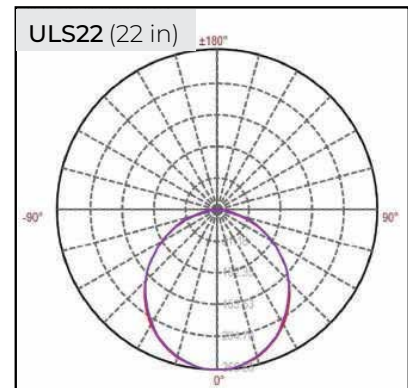

ULS SERIES

120-277V SWITCHABLE CCT UNDERCABINET LED FIXTURE

PHOTOMETRICS

COMPATIBLE ACCESSORIES

ULS-SMC-WH (white)
SEAMLESS COUPLING
* INCLUDED WITH EACH FIXTURE

ULS-LNK6-WH (white)
6" INTER LINK CABLE

ULS-LNK12-WH (white)
12" INTER LINK CABLE

ULS-LNK24-WH (white)
24" INTER LINK CABLE

ULS-PCA-60-WH (white)
60" AC DIRECT PLUG IN POWER FEED CABLE

ULS-HWC-72-WH (white)
72" HARDWIRE POWER FEED CABLE