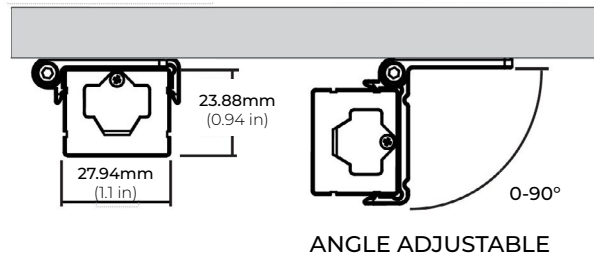

SPECIFICATIONS

INPUT VOLTAGE	120V
POWER CONSUMPTION	10W - 26W per Ft.
LUMEN OUTPUT	750 - 2000 Lm/ Fixture
CRI	90+
COLOR TEMPERATURE	Switchable: 30K, 35K, and 40K
EFFICACY (LM/W)	> 75
DIMMING	ELV and TRIAC
POWER FACTOR	≥0.9
MAXIMUM RUN LENGTH	Linkable up to 400W
MOUNTING	Surface
LUMEN MAINTENANCE	50,000 Hrs.
CERTIFICATIONS	ETL Listed, Energy Star, TITLE 24 JA8, RoHS
OPERATING TEMPERATURE	-10°C ~ -40°C
HUMIDITY	60%
DIMENSIONS	1.1" x 0.94" (W x H)

LUMENS

MODEL	LENGTH	WATT	LM/ Fixture
ULD-2812	12 in.	10W	750
ULD-2816	16 in.	13W	950
ULD-2824	24 in.	20W	1500
ULD-2832	32 in.	26W	2000

MODEL	SIZE	FINISH
ULD	2812 12 in	BZ Bronze
	2816 16 in	WH White
	2824 24 in	
	2832 32 in	

ULD2800 SERIES

120V SELECTABLE CCT LED UNDERCABINET

DIMENSIONS

COMPATIBLE ACCESSORIES

ULD-JBS-WH
WHITE DIRECT WIRE JUNCTION BOX
3.56" X 1.73" X 1.21"

DIRECT WIRE JUNCTION BOX WITH SWITCH

ULD-JBA-WH
WHITE DIRECT WIRE JUNCTION BOX
6.25" X 3.63" X 1"

ULD-JBA-BZ
BRONZE DIRECT WIRE JUNCTION BOX
6.25" X 3.63" X 1"

* 2 pcs Romex connectors included with each unit

DIRECT WIRE JUNCTION BOX WITH SENSOR

ULD-OCS-JB-WH
WHITE DIRECT WIRE JUNCTION BOX
8.13" X 3.6" X 1.1"