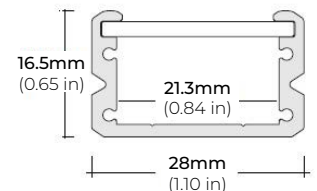

ALP-90

LENGTHS 48" | 96"
LENS Frosted
FINISH Black | Silver

* For more compatible profiles, visit corelightingusa.com