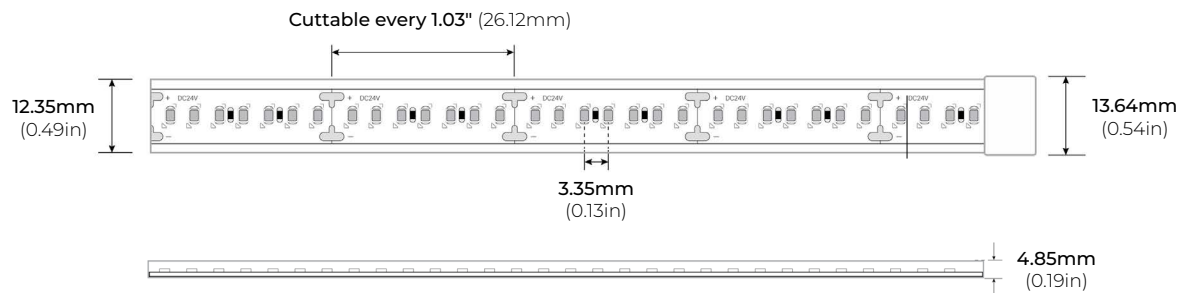

### SPECIFICATIONS

INPUT VOLTAGE	24V DC
POWER CONSUMPTION	3W/Ft.
NO. OF LEDS	81 LEDs per Ft.
LUMEN OUTPUT	307 Lm/Ft. (3000K)
CRI	95+
COLOR TEMPERATURE	24K / 27K / 30K / 35K / 40K / 50K
DIMMING	MLV, ELV, 0-10 and TRIAC
MAXIMUM RUN LENGTH	20 Ft.
CUTTABLE	Every 1.03 in (26.12mm)
BINNING	1.5 Step Macadam Elipse
OPERATING TEMPERATURE	-40°F (-40°C) ~ +140°F (+60°C)
BEAM ANGLE	120°
IP RATING	IP65 WET location (outdoor)
CERTIFICATIONS	UL Listed, TITLE 24 JA8
LUMEN MAINTENANCE	50,000 Hrs.

### LUMENS

CCT	LM/ FT	CRI	R9	R13
2700K	307	91	63	95
3000K	307	95	85	98
3500K	309	97	86	97
4000K	355	87	59	94

\*Approved for closet / storage space installation per NEC 410.16(A)(3) and 410.16(C)(5)

MODEL	COLOR TEMP	LENGTH	VOLTAGE	PROFILE
LSMW35	<b>24K</b> 2400K	<b>16</b> 16 Ft.	<b>24V</b> 24V DC	<i>See Page 2 for compatible profiles.</i>
	<b>27K</b> 2700K	<b>20</b> 20 Ft.		
	<b>30K</b> 3000K	<b>32</b> 32 Ft.		
	<b>35K</b> 3500K	<b>1XX</b> per Ft.		
	<b>40K</b> 4000K			
	<b>50K</b> 5000K			
		*1 = Custom length per FT. (Cutttable every 1.03")		* Custom color finishes require powder coating. Allow 7 days leads time.

### DIMENSIONS