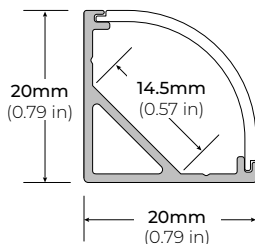

### DIMENSIONS

##### ALU-DS100

LENGTHS 39" | 78" | 84"  
LENS Clear, Frosted  
FINISH Silver

##### ALP-70

LENGTHS 49" | 84" | 98"  
LENS Frosted  
FINISH White | Black | Silver

##### ALP-75C (CORNER)

LENGTHS 49" | 84" | 98"  
LENS Frosted  
FINISH Black | Silver