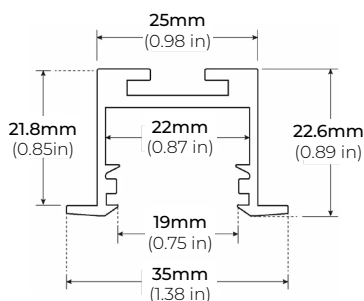

RECESSED PROFILES

ALP-102R

LENGTHS 49" | 98"
LENS Frosted, Black, Asymmetric, Double Asymmetric
FINISH Silver

ALP-210RN

LENGTHS 49" | 98"
LENS Frosted
FINISH Silver