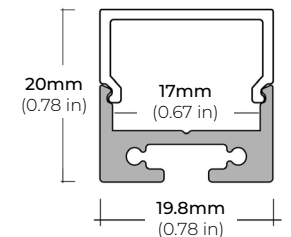

ALP-80

LENGTHS 49" | 98"
LENS Frosted
FINISH White | Black | Silver