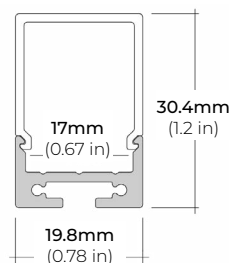

ALP-85

LENGTHS 48" | 98"
LENS Frosted
FINISH Black | Silver