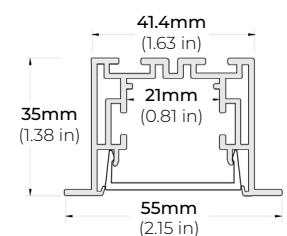

* For more compatible profiles, visit corelightingusa.com