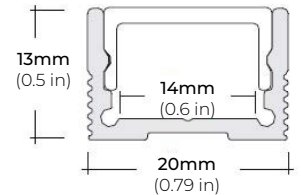

ALP-70

LENGTHS 49" | 84" | 98"
LENS Frosted
FINISH White | Black | Silver