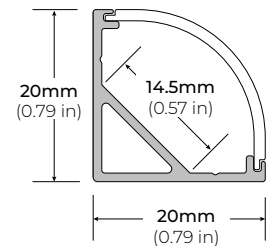

LSMW-30

3W OUTDOOR FLEXIBLE LED STRIP

DIMENSIONS

COMPATIBLE ALUMINUM PROFILES

SURFACE PROFILES

ALU-SF

LENGTHS 39" | 78" | 84" | 98"
LENS Clear, Frosted
FINISH Black | Silver

ALU-CN (CORNER)

LENGTHS 39" | 78" | 84" | 96"
LENS Clear, Frosted
FINISH Black | Silver

ALU-DS100

LENGTHS 39" | 78" | 84"
LENS Clear, Frosted
FINISH Silver

ALP-20

LENGTHS 49" | 84" | 98"
LENS Frosted
FINISH White | Black | Silver

ALP-70

LENGTHS 49" | 84" | 98"
LENS Frosted
FINISH White | Black | Silver

ALP-75C (CORNER)

LENGTHS 49" | 84" | 98"
LENS Frosted
FINISH Black | Silver

* For more compatible profiles, visit corelightingusa.com

PSDL-30W-24V	CLASS 2	6.5" X 3.63" X 1.58"
PSDL-60W-24V	CLASS 2	7.4" X 3.63" X 1.58"
PSDL-96W-24V	CLASS 2	8.67" X 3.67" X 1.62"
PSDL-150W-24V		10.25" X 4.06" X 1.82"
PSDL-192W-24V	CLASS 2	11" X 4" X 1.82"
PSDL-200W-24V		10.25" X 4.06" X 1.82"
PSDL-288W-24V	CLASS 2	11.85" X 4.25" X 1.82"
PSDL-300W-24V		10.25" X 4.06" X 1.82"