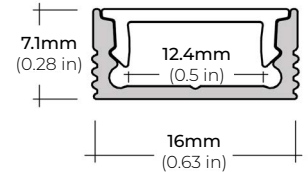

LSMW-30

3W OUTDOOR FLEXIBLE LED STRIP

DIMENSIONS

COMPATIBLE ALUMINUM PROFILES

SURFACE PROFILES

ALU-SF

LENGTHS 39" | 78" | 84" | 98"
LENS Clear, Frosted
FINISH Black | Silver

ALU-CN (CORNER)

LENGTHS 39" | 78" | 84" | 96"
LENS Clear, Frosted
FINISH Black | Silver

ALU-DS100

LENGTHS 39" | 78" | 84"
LENS Clear, Frosted
FINISH Silver

ALP-20

LENGTHS 49" | 84" | 98"
LENS Frosted
FINISH White | Black | Silver

ALP-70

LENGTHS 49" | 84" | 98"
LENS Frosted
FINISH White | Black | Silver

ALP-75C (CORNER)

LENGTHS 49" | 84" | 98"
LENS Frosted
FINISH Black | Silver

* For more compatible profiles, visit corelightingusa.com