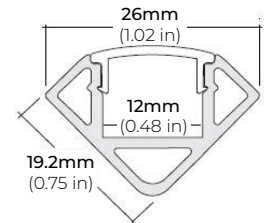

MODEL	COLOR TEMP		LENGTH	VOLTAGE	PROFILE
LSMW30	22K 2200K	RD Red	16 16 Ft.	12 12V	See Page 2 for compatible profiles.
	24K 2400K	BL Blue	25 25 Ft.	24 24V DC	
	27K 2700K	GR Green	32 32 Ft.		
	30K 3000K	PK Pink	1XX per Ft.		
	35K 3500K	PR Purple			
	40K 4000K	AM Amber			
	50K 5000K	OR Orange			
	60K 6000K				
		*1 = Custom length per FT. (12V Strip cuttable every 1") (24V Strip cuttable every 1.96")		* Custom color finishes require powder coating. Allow 7 days leads time.	

LSMW-30

3W OUTDOOR FLEXIBLE LED STRIP

DIMENSIONS

COMPATIBLE ALUMINUM PROFILES

SURFACE PROFILES

ALU-SF

LENGTHS 39" | 78" | 84" | 98"
LENS Clear, Frosted
FINISH Black | Silver

ALU-CN (CORNER)

LENGTHS 39" | 78" | 84" | 96"
LENS Clear, Frosted
FINISH Black | Silver

ALU-DS100

LENGTHS 39" | 78" | 84"
LENS Clear, Frosted
FINISH Silver

ALP-20

LENGTHS 49" | 84" | 98"
LENS Frosted
FINISH White | Black | Silver

ALP-70

LENGTHS 49" | 84" | 98"
LENS Frosted
FINISH White | Black | Silver

ALP-75C (CORNER)

LENGTHS 49" | 84" | 98"
LENS Frosted
FINISH Black | Silver

* For more compatible profiles, visit corelightingusa.com