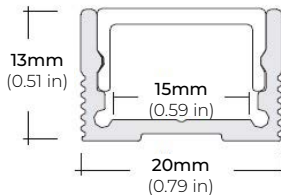

MODEL	COLOR TEMP		LENGTH	VOLTAGE	PROFILE
LSMW30	22K 2200K	RD Red	16 16 Ft.	12 12V	See Page 2 for compatible profiles.
	24K 2400K	BL Blue	25 25 Ft.	24 24V DC	
	27K 2700K	GR Green	32 32 Ft.		
	30K 3000K	PK Pink	1XX per Ft.		
	35K 3500K	PR Purple			
	40K 4000K	AM Amber			
	50K 5000K	OR Orange			
	60K 6000K				
		*1 = Custom length per FT. (12V Strip cuttable every 1") (24V Strip cuttable every 1.96")		* Custom color finishes require powder coating. Allow 7 days leads time.	

LSMW-30

3W OUTDOOR FLEXIBLE LED STRIP

DIMENSIONS

COMPATIBLE ALUMINUM PROFILES

SURFACE PROFILES

ALU-SF

LENGTHS 39" | 78" | 84" | 98"
LENS Clear, Frosted
FINISH Black | Silver

ALU-CN (CORNER)

LENGTHS 39" | 78" | 84" | 96"
LENS Clear, Frosted
FINISH Black | Silver

ALU-DS100

LENGTHS 39" | 78" | 84"
LENS Clear, Frosted
FINISH Silver

ALP-20

LENGTHS 49" | 84" | 98"
LENS Frosted
FINISH White | Black | Silver

ALP-70

LENGTHS 49" | 84" | 98"
LENS Frosted
FINISH White | Black | Silver

ALP-75C (CORNER)

LENGTHS 49" | 84" | 98"
LENS Frosted
FINISH Black | Silver

* For more compatible profiles, visit corelightingusa.com