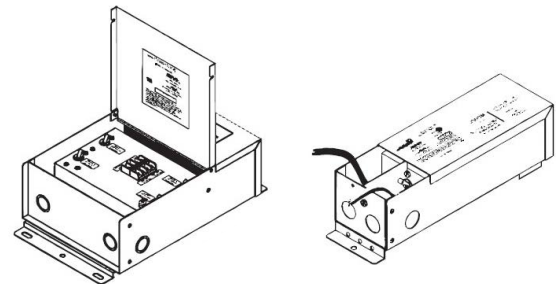

PSDH SERIES HIGH PERFORMANCE MAGNETIC LOW VOLTAGE (MLV)

PSDH-48W-24V	CLASS 2	11.25" X 3.38" X 3.38"
PSDH-96W-24V	CLASS 2	11.25" X 3.38" X 3.37"
PSDH-288W-24V	CLASS 2	14.25" X 8.43" X 4.43"