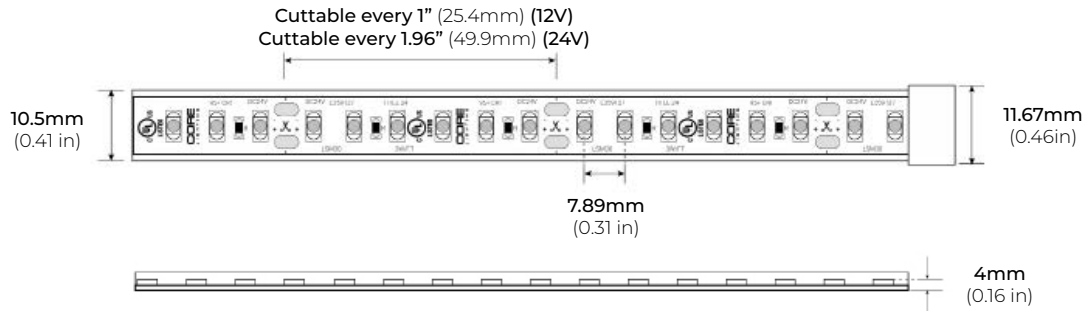

SPECIFICATIONS

INPUT VOLTAGE	12V 24V DC
POWER CONSUMPTION	3W per Ft.
NO. OF LEDS	36 LEDs per Ft.
LUMEN OUTPUT	223 Lm/Ft. (3000K)
CRI	95+
COLOR TEMPERATURE	22K / 24K / 27K / 30K / 35K / 40K / 50K 60K / RD / BL / GR / PK / PR / AM / OR
DIMMING	MLV, ELV, 0-10 and TRIAC
MAXIMUM RUN LENGTH	16.4 Ft. (12V) 24 FT. (24V)
CUTTABLE	Every 1 in (25.4mm) (12V) Every 1.96 in (49.9mm) (24V)
BINNING	1.5 Step Macadam Ellipse
OPERATING TEMPERATURE	-40°F (-40°C) ~ +140°F (+60°C)
BEAM ANGLE	120°
IP RATING	IP65 wet location (outdoor)
CERTIFICATIONS	UL Listed, TITLE 24 JA8
LUMEN MAINTENANCE	50,000 Hrs.

MODEL	COLOR TEMP		LENGTH	VOLTAGE	PROFILE
LSMW30	22K 2200K	RD Red	16 16 Ft.	12 12V	See Page 2 for compatible profiles.
	24K 2400K	BL Blue	25 25 Ft.	24 24V DC	
	27K 2700K	GR Green	32 32 Ft.		
	30K 3000K	PK Pink	1XX per Ft.		
	35K 3500K	PR Purple			
	40K 4000K	AM Amber			
	50K 5000K	OR Orange			
	60K 6000K				
		*1 = Custom length per FT. (12V Strip cuttable every 1") (24V Strip cuttable every 1.96")		* Custom color finishes require powder coating. Allow 7 days leads time.	

LSMW-30

3W OUTDOOR FLEXIBLE LED STRIP

DIMENSIONS

COMPATIBLE ALUMINUM PROFILES

SURFACE PROFILES

ALU-SF

LENGTHS 39" | 78" | 84" | 98"
LENS Clear, Frosted
FINISH Black | Silver

ALU-CN (CORNER)

PSDL-30W-24V	CLASS 2	6.5" X 3.63" X 1.58"
PSDL-60W-24V	CLASS 2	7.4" X 3.63" X 1.58"
PSDL-96W-24V	CLASS 2	8.67" X 3.67" X 1.62"
PSDL-150W-24V		10.25" X 4.06" X 1.82"
PSDL-192W-24V	CLASS 2	11" X 4" X 1.82"
PSDL-200W-24V		10.25" X 4.06" X 1.82"
PSDL-288W-24V	CLASS 2	11.85" X 4.25" X 1.82"
PSDL-300W-24V		10.25" X 4.06" X 1.82"