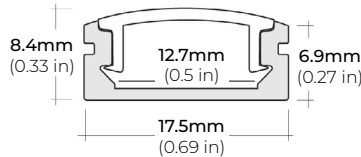

MODEL	COLOR TEMP		LENGTH	VOLTAGE	PROFILE
LSMW30	22K 2200K	RD Red	16 16 Ft.	12 12V	See Page 2 for compatible profiles.
	24K 2400K	BL Blue	25 25 Ft.	24 24V DC	
	27K 2700K	GR Green	32 32 Ft.		
	30K 3000K	PK Pink	1XX per Ft.		
	35K 3500K	PR Purple			
	40K 4000K	AM Amber			
	50K 5000K	OR Orange			
	60K 6000K				
		*1 = Custom length per FT. (12V Strip cuttable every 1") (24V Strip cuttable every 1.96")		* Custom color finishes require powder coating. Allow 7 days leads time.	

LSMW-30

3W OUTDOOR FLEXIBLE LED STRIP

DIMENSIONS

COMPATIBLE ALUMINUM PROFILES

SURFACE PROFILES

ALU-SF

LENGTHS 39" | 78" | 84" | 98"
LENS Clear, Frosted
FINISH Black | Silver

ALU-CN (CORNER)

LENGTHS 39" | 78" | 84" | 96"
LENS Clear, Frosted
FINISH Black | Silver

ALU-DS100

LENGTHS 39" | 78" | 84"
LENS Clear, Frosted
FINISH Silver

ALP-20

LENGTHS 49" | 84" | 98"
LENS Frosted
FINISH White | Black | Silver

ALP-70

LENGTHS 49" | 84" | 98"
LENS Frosted
FINISH White | Black | Silver

ALP-75C (CORNER)

LENGTHS 49" | 84" | 98"
LENS Frosted
FINISH Black | Silver

* For more compatible profiles, visit corelightingusa.com