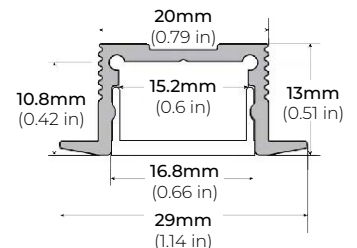

ALP-70

LENGTHS 49" | 84" | 98"
LENS Frosted
FINISH White | Black | Silver

ALP-75C (CORNER)

LENGTHS 49" | 84" | 98"
LENS Frosted
FINISH Black | Silver

* For more compatible profiles, visit corelightingusa.com

RECESSED PROFILES

ALP-20R

LENGTHS 49" | 98"
LENS Frosted
FINISH White | Black | Silver

ALP-70R

LENGTHS 48" | 98"
LENS Frosted
FINISH Black | Silver

* For more compatible profiles, visit corelightingusa.com

LSMW-30

3W OUTDOOR FLEXIBLE LED STRIP

COMPATIBLE TRANSFORMERS

PSDL SERIES TRIAC DIMMABLE

PSDL-30W-12V	CLASS 2	6.5" X 3.63" X 1.58"
PSDL-60W-12V	CLASS 2	7.4" X 3.63" X 1.58"
PSDL-100W-12V	CLASS 2	8.67" X 3.67" X 1.62"
PSDL-150W-12V		10.25" X 4.06" X 1.82"
PSDL-200W-12V		10.25" X 4.06" X 1.82"
PSDL-300W-12V		10.25" X 4.06" X 1.82"

PSDL-30W-24V	CLASS 2	6.5" X 3.63" X 1.58"
PSDL-60W-24V	CLASS 2	7.4" X 3.63" X 1.58"
PSDL-96W-24V	CLASS 2	8.67" X 3.67" X 1.62"
PSDL-150W-24V		10.25" X 4.06" X 1.82"
PSDL-192W-24V	CLASS 2	11" X 4" X 1.82"
PSDL-200W-24V		10.25" X 4.06" X 1.82"
PSDL-288W-24V	CLASS 2	11.85" X 4.25" X 1.82"
PSDL-300W-24V		10.25" X 4.06" X 1.82"