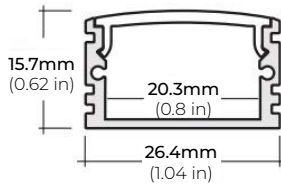

MODEL	COLOR TEMP		LENGTH	VOLTAGE	PROFILE
LSMW30	22K 2200K	RD Red	16 16 Ft.	12 12V	See Page 2 for compatible profiles.
	24K 2400K	BL Blue	25 25 Ft.	24 24V DC	
	27K 2700K	GR Green	32 32 Ft.		
	30K 3000K	PK Pink	1XX per Ft.		
	35K 3500K	PR Purple			
	40K 4000K	AM Amber			
	50K 5000K	OR Orange			
	60K 6000K				
		*1 = Custom length per FT. (12V Strip cuttable every 1") (24V Strip cuttable every 1.96")		* Custom color finishes require powder coating. Allow 7 days leads time.	

LSMW-30

3W OUTDOOR FLEXIBLE LED STRIP

DIMENSIONS

COMPATIBLE ALUMINUM PROFILES

SURFACE PROFILES

ALU-SF

LENGTHS 39" | 78" | 84" | 98"
LENS Clear, Frosted
FINISH Black | Silver

ALU-CN (CORNER)

LENGTHS 39" | 78" | 84" | 96"
LENS Clear, Frosted
FINISH Black | Silver

ALU-DS100

LENGTHS 39" | 78" | 84"
LENS Clear, Frosted
FINISH Silver

ALP-20

LENGTHS 49" | 84" | 98"
LENS Frosted
FINISH White | Black | Silver

ALP-70

LENGTHS 49" | 84" | 98"
LENS Frosted
FINISH White | Black | Silver

ALP-75C (CORNER)

LENGTHS 49" | 84" | 98"
LENS Frosted
FINISH Black | Silver

* For more compatible profiles, visit corelightingusa.com