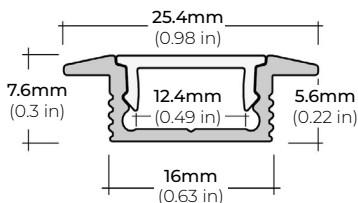

LSMW-30

3W OUTDOOR FLEXIBLE LED STRIP

DIMENSIONS

COMPATIBLE ALUMINUM PROFILES

SURFACE PROFILES

ALU-SF

LENGTHS 39" | 78" | 84" | 98"
LENS Clear, Frosted
FINISH Black | Silver

ALU-CN (CORNER)

LENGTHS 39" | 78" | 84" | 96"
LENS Clear, Frosted
FINISH Black | Silver

ALU-DS100

LENGTHS 39" | 78" | 84"
LENS Clear, Frosted
FINISH Silver

ALP-20

LENGTHS 49" | 84" | 98"
LENS Frosted
FINISH White | Black | Silver

ALP-70

LENGTHS 49" | 84" | 98"
LENS Frosted
FINISH White | Black | Silver

ALP-75C (CORNER)

LENGTHS 49" | 84" | 98"
LENS Frosted
FINISH Black | Silver

* For more compatible profiles, visit corelightingusa.com

RECESSED PROFILES

ALP-20R

LENGTHS 49" | 98"
LENS Frosted
FINISH White | Black | Silver

ALP-70R

LENGTHS 48" | 98"
LENS Frosted
FINISH Black | Silver

* For more compatible profiles, visit corelightingusa.com