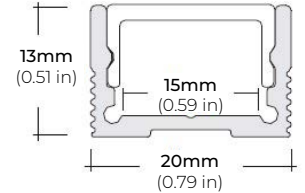

ALP-70

LENGTHS 49" | 84" | 98"
LENS Frosted
FINISH White | Black | Silver