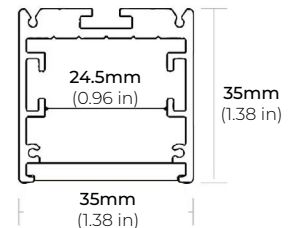

* For more compatible profiles, visit corelightingusa.com