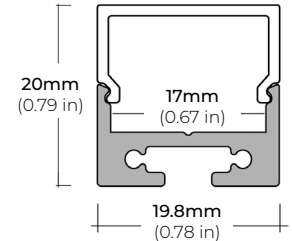

LSMW25

2.2W OUTDOOR FLEXIBLE LED STRIP

DIMENSIONS

COMPATIBLE ALUMINUM PROFILES

SURFACE PROFILES

ALU-DS100

LENGTHS 39" | 78" | 84"
LENS Clear, Frosted
FINISH Silver

ALP-70

LENGTHS 49" | 84" | 98"
LENS Frosted
FINISH White | Black | Silver

ALP-75C (CORNER)

LENGTHS 49" | 84" | 98"
LENS Frosted
FINISH Black | Silver

ALP-80

LENGTHS 49" | 98"
LENS Frosted
FINISH Silver

ALP-102

LENGTHS 49" | 98"
LENS Frosted, Black, Asymmetric, Double Asymmetric
FINISH Silver

ALP-150LX

LENGTHS 49" | 98"
LENS Frosted
FINISH White | Black

* For more compatible profiles, visit corelightingusa.com

RECESSED PROFILES

ALP-230RN

LENGTHS 49" | 98"
LENS Frosted
FINISH Silver

ALP-330RN

LENGTHS 49" | 98"
LENS Frosted
FINISH Silver

* For more compatible profiles, visit corelightingusa.com