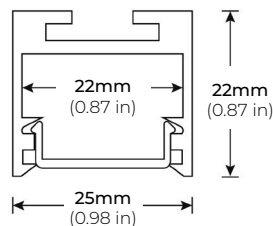

ALP-102

LENGTHS 49" | 98"
LENS Frosted, Black, Asymmetric, Double Asymmetric
FINISH Silver

ALP-150LX

LENGTHS 49" | 98"
LENS Frosted
FINISH White | Black