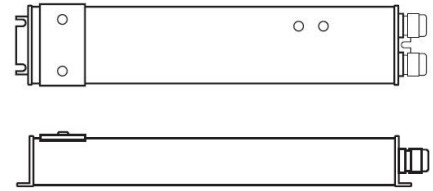

LSMW25

2.2W OUTDOOR FLEXIBLE LED STRIP

COMPATIBLE TRANSFORMERS

PSDE SERIES
0-10V DIMMING W/ JUNCTION BOX

PSDE-60W-24V-010-JB   CLASS 2   12.1" X 2.36" X 1.4"
PSDE-96W-24V-010-JB   CLASS 2   12.1" X 2.36" X 1.4"