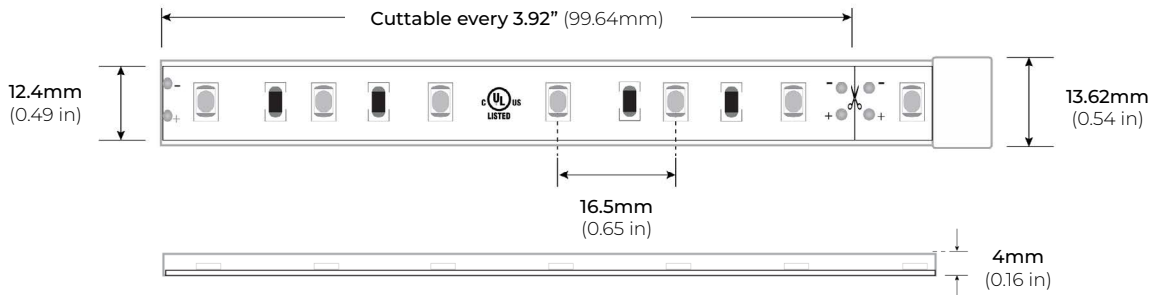

### SPECIFICATIONS

INPUT VOLTAGE	24V DC
POWER CONSUMPTION	2.2W/Ft.
NO. OF LEDS	18 LEDs per Ft.
LUMEN OUTPUT	185 Lm/Ft. (3000K)
CRI	95+
COLOR TEMPERATURE	24K / 27K / 30K / 35K / 40K / 50K / 60K
DIMMING	MLV, ELV, 0-10 and TRIAC
MAXIMUM RUN LENGTH	30 Ft.
CUTTABLE	Every 3.92 in (99.64mm)
BINNING	1.5 Step Macadam Elipse
OPERATING TEMPERATURE	-40°F (-40°C) ~ +140°F (+60°C)
BEAM ANGLE	120°
IP RATING	IP65 wet location (outdoor)
CERTIFICATIONS	UL Listed, TITLE 24 JA8
LUMEN MAINTENENACE	50,000 Hrs.

### DIMENSIONS