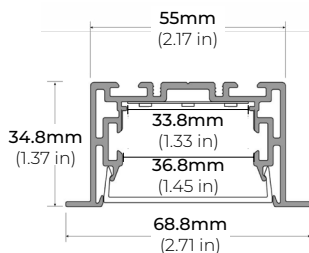

RECESSED PROFILES

ALP-230RN

LENGTHS 49" | 98"
LENS Frosted
FINISH Silver

ALP-330RN

LENGTHS 49" | 98"
LENS Frosted
FINISH Silver