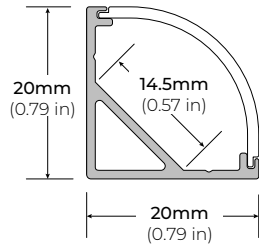

### DIMENSIONS

##### ALU-DS100

LENGTHS 39" | 78" | 84"  
LENS Clear, Frosted  
FINISH Silver

##### ALP-70

LENGTHS 49" | 84" | 98"  
LENS Frosted  
FINISH White | Black | Silver

##### ALP-75C (CORNER)

LENGTHS 49" | 84" | 98"  
LENS Frosted  
FINISH Black | Silver