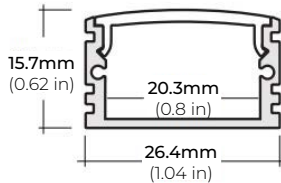

LSMW25

2.2W OUTDOOR FLEXIBLE LED STRIP

DIMENSIONS

COMPATIBLE ALUMINUM PROFILES

SURFACE PROFILES

ALU-DS100

LENGTHS 39" | 78" | 84"
LENS Clear, Frosted
FINISH Silver

ALP-70

LENGTHS 49" | 84" | 98"
LENS Frosted
FINISH White | Black | Silver

ALP-75C (CORNER)

LENGTHS 49" | 84" | 98"
LENS Frosted
FINISH Black | Silver

ALP-80

LENGTHS 49" | 98"
LENS Frosted
FINISH Silver

ALP-102

LENGTHS 49" | 98"
LENS Frosted, Black, Asymmetric, Double Asymmetric
FINISH Silver

ALP-150LX

LENGTHS 49" | 98"
LENS Frosted
FINISH White | Black

* For more compatible profiles, visit corelightingusa.com

RECESSED PROFILES

ALP-230RN

LENGTHS 49" | 98"
LENS Frosted
FINISH Silver

ALP-330RN

LENGTHS 49" | 98"
LENS Frosted
FINISH Silver

* For more compatible profiles, visit corelightingusa.com