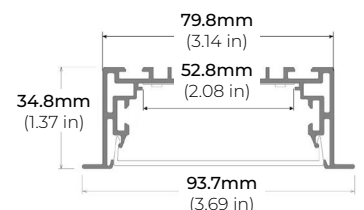

* For more compatible profiles, visit corelightingusa.com