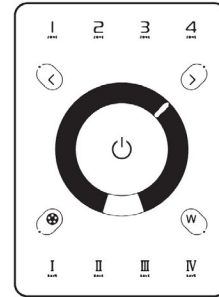

LNT-65 SPA RGBW

2W SAUNA/ STEAM RATED FLEXIBLE LED NEON SERIES

DMX CONTROLLERS

RGB CT600
MULTI-FUNCTION RGBW WALL CONTROLLER

INPUT VOLTAGE 5V DC, 1A
OUTPUT SIGNAL RF 2.4GHZ + DMX512
CONTROL 4 ZONES
COLOR OPTIONS Black/ White
WORKING TEMP -20°C ~ 40°C
DIMENSIONS LxWxH (5.19"x7.08"x1.38")