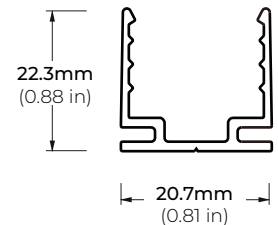

PLASTIC PROFILE

LNT65-PC39
39" PROFILE