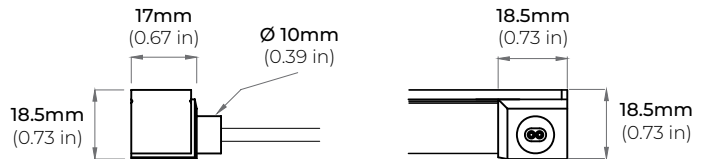

SFL
SIDE FEED LEFT