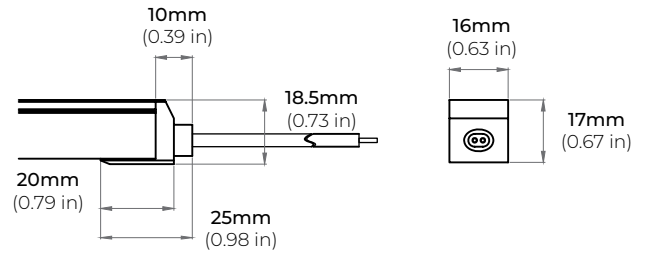

POWER FEED

EF
END FEED