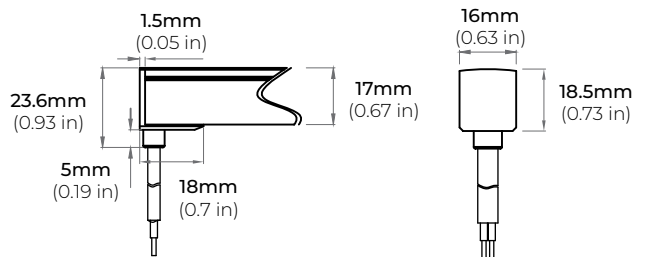

## DIMENSIONS

### POWER FEED

EF  
END FEED

SFL  
SIDE FEED LEFT

SFR  
SIDE FEED RIGHT

BF  
BOTTOM FEED

EC  
END CAP