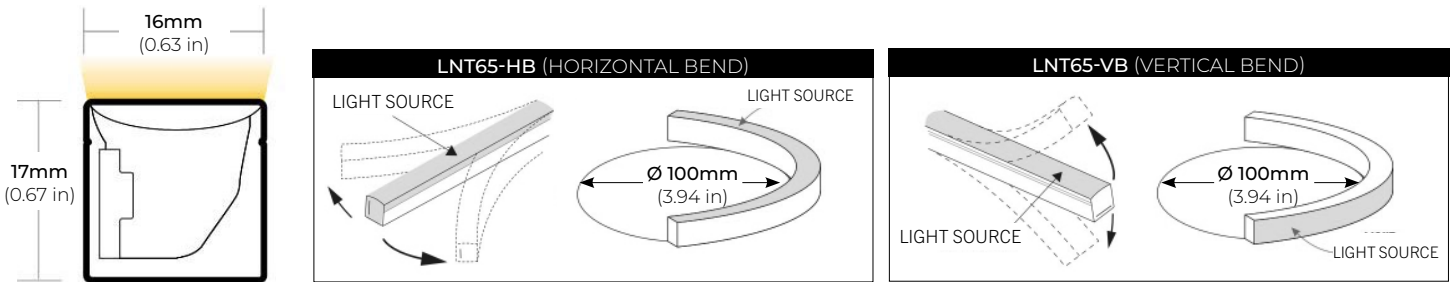

### SPECIFICATIONS

INPUT VOLTAGE	24V DC Constant Voltage
POWER CONSUMPTION	2W per Ft.
LUMEN OUTPUT	242 Lm/ Ft. <i>(147 Lm/Ft.— RGB)   95 Lm/Ft.— White)</i>
CRI	88+
COLOR TEMPERATURE	RGBW27K/ RGBW30K/ RGBW40K
DIMMING/ CONTROL	DMX
MAXIMUM RUN LENGTH	32 Ft.
CUTTABLE	Every 83.31mm (3.28 in)
STORAGE TEMPERATURE	-40°F (-40°C) to 176°F (80°C)
OPERATING TEMPERATURE	-4°F (-20°C) to 194°F (90°C)
BEAM ANGLE	160°
LED CHIP	NICHIA
HUMIDITY	0-95% Non Condensing
IP RATING	IP67
CERTIFICATIONS	UL Listed
LUMEN MAINTENANCE	50,000 Hrs.

### FEATURES

- Sauna/ Steam rated for use in higher temperatures
- High color consistency and smooth illumination
- Multiple CCT options available
- Continuous run length up to 32 Ft.
- Bottom, Side and End Feed options

## DIMENSIONS