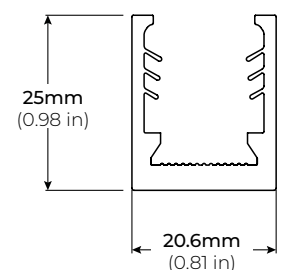

FLEXIBLE PROFILE

LNT65-SPX39-WH
39" PROFILE (WHITE)

LNT65-SPX39-BK
39" PROFILE (BLACK)