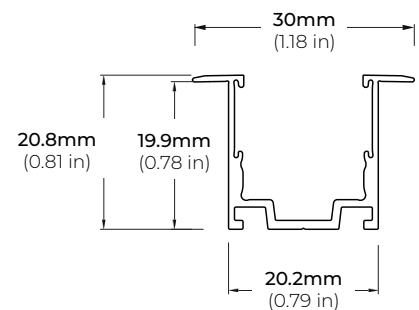

RECESSED PROFILE

LNT65-RS39
39" PROFILE