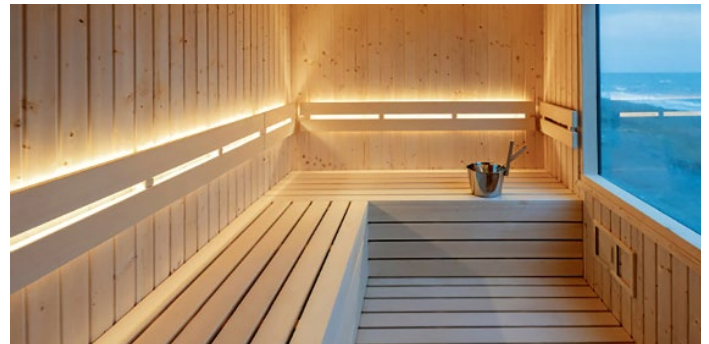

LNT-65 SPA RGBW

2W SAUNA/ STEAM RATED FLEXIBLE LED NEON SERIES

Project _____
Location _____
Quote/ Ref # _____

The **LNT-65 SPA RGBW** is a high performance flexible LED fixture designed for use in a sauna/steam environment. Designed to resist high temperatures with its adaptive constant current control built-in feature. It is a flexible strip light that can bend around contours or tight curves horizontally or vertically without being damaged.

SPECIFICATIONS

INPUT VOLTAGE	24V DC Constant Voltage
POWER CONSUMPTION	2W per Ft.
LUMEN OUTPUT	242 Lm/ Ft. <i>(147 Lm/Ft.— RGB) | 95 Lm/Ft.— White)</i>
CRI	88+
COLOR TEMPERATURE	RGBW27K/ RGBW30K/ RGBW40K
DIMMING/ CONTROL	DMX
MAXIMUM RUN LENGTH	32 Ft.
CUTTABLE	Every 83.31mm (3.28 in)
STORAGE TEMPERATURE	-40°F (-40°C) to 176°F (80°C)
OPERATING TEMPERATURE	-4°F (-20°C) to 194°F (90°C)
BEAM ANGLE	160°
LED CHIP	NICHIA
HUMIDITY	0-95% Non Condensing
IP RATING	IP67
CERTIFICATIONS	UL Listed
LUMEN MAINTENANCE	50,000 Hrs.

FEATURES

- Sauna/ Steam rated for use in higher temperatures
- High color consistency and smooth illumination
- Multiple CCT options available
- Continuous run length up to 32 Ft.
- Bottom, Side and End Feed options

MODEL	SURFACE	COLOR TEMP	VOLT	LENGTH	POWER FEED	FEED LENGTH
LNT-65SPA	HB Horizontal Bend	RGBW27K RGB+2700K	24 24V DC	Please refer to page 4-5 for exact lengths with corresponding ordering codes.	BF Bottom Feed	HW3 3 Ft. Power Feed
	VB Vertical Bend	RGBW30K RGB+2700K			SFL Side Feed Left	HW10 10 Ft. Power Feed
		RGBW40K RGB+4000K			SFR Side Feed Right	HW15 15 Ft. Power Feed
					EF End Feed	HW30 30 Ft. Power Feed
					HW50 50 Ft. Power Feed