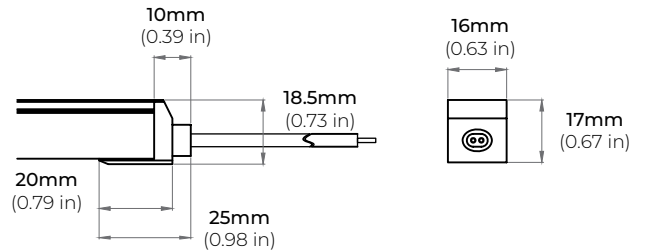

LNT65-SPA-MX

2W SAUNA/ STEAM RATED FLEXIBLE LED NEON SERIES

COMPATIBLE ACCESSORIES

LNT65-BKT-ADJ
ADJUSTABLE BRACKET

POWER FEED

BF
BOTTOM FEED

SFL
SIDE FEED LEFT

SFR
SIDE FEED RIGHT

EF
END FEED

LNT65-EC
END CAP