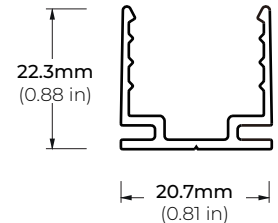

PLASTIC PROFILE

LNT65-PC39
39" PROFILE