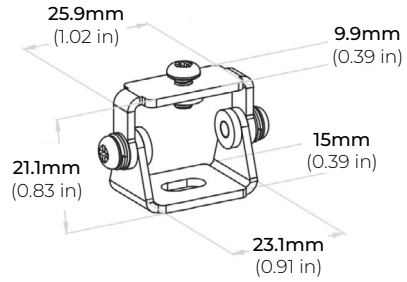

LNT65-SPA-MX

2W SAUNA/ STEAM RATED FLEXIBLE LED NEON SERIES

COMPATIBLE ACCESSORIES

LNT65-BKT-ADJ
ADJUSTABLE BRACKET