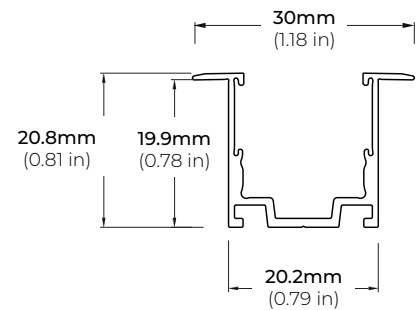

RECESSED PROFILE

LNT65-RS39
39" PROFILE