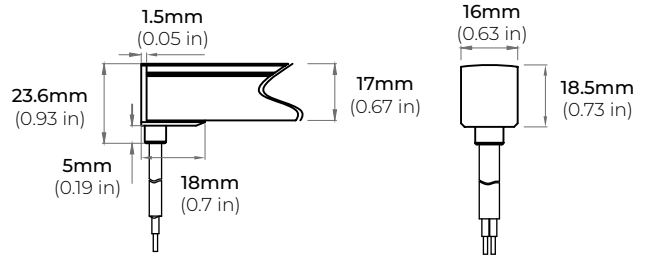

POWER FEED

BF
BOTTOM FEED