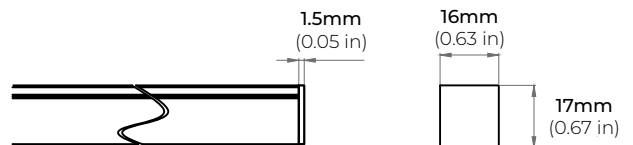

LNT65-SPA-MX

2W SAUNA/ STEAM RATED FLEXIBLE LED NEON SERIES

CUTTING LENGTH CODES

LNT65-SPA-MX is cuttable every 2.19" (5.56CM). Please refer to the chart below to determine actual lengths once LED is cut versus actual lengths required or specified.