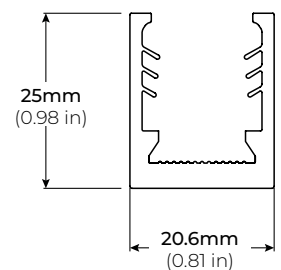

FLEXIBLE PROFILE

LNT65-SPX39-WH
39" PROFILE (WHITE)

LNT65-SPX39-BK
39" PROFILE (BLACK)