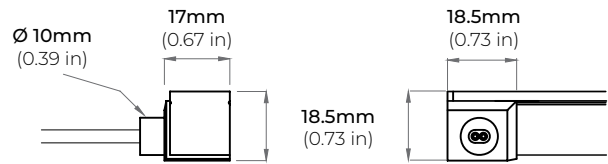

SFR
SIDE FEED RIGHT