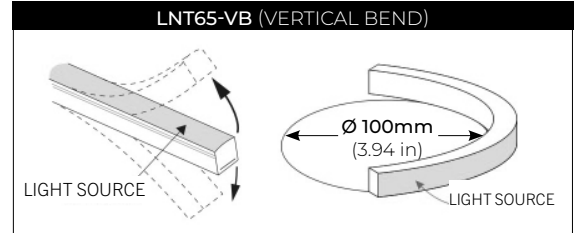

LNT65-SPA-MX

2W SAUNA/ STEAM RATED FLEXIBLE LED NEON SERIES

DIMENSIONS