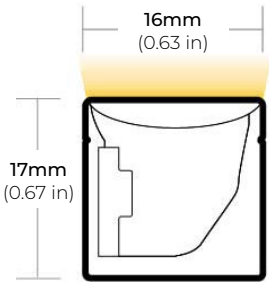

LNT65-SPA-MX

2W SAUNA/ STEAM RATED FLEXIBLE LED NEON SERIES

DIMENSIONS