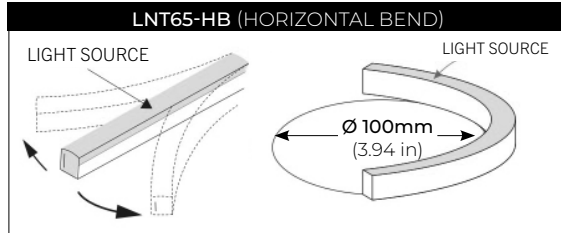

LNT65-SPA-MX

2W SAUNA/ STEAM RATED FLEXIBLE LED NEON SERIES

DIMENSIONS