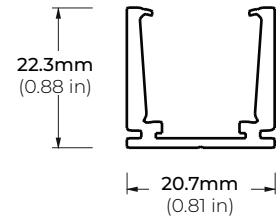

COMPATIBLE ACCESSORIES

SELF LOCKING ALUMINUM PROFILE

LNT65-AC2
2" PROFILE

LNT65-AC39
39" PROFILE