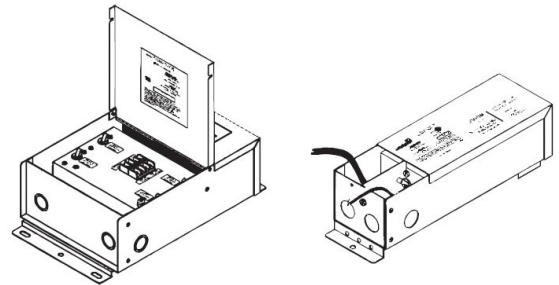

PSDH SERIES HIGH PERFORMANCE MAGNETIC LOW VOLTAGE (MLV)

PSDH-48W-24V	CLASS 2	11.25" X 3.37" X 3.25"
PSDH-96W-24V	CLASS 2	11.25" X 3.37" X 3.25"
PSDH-288W-24V	CLASS 2	14.25" X 8.43" X 4.43"