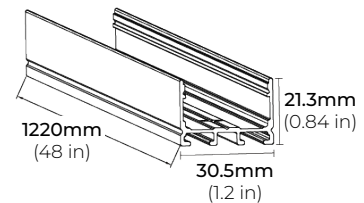

*1 = Custom length per FT. (cuttable every 6")

LFO-60

6W INDOOR/ OUTDOOR LINEAR OPTICAL LED STRIP

DIMENSIONS

ACCESSORIES

LFO-60-SDLV SYMMETRICAL LOUVER

* Sold Separately per Ft.

LFO-60-MB MOUNTING BRACKET 0.82" X 0.79" X 0.3"

LFO-60-ASB ADJUSTABLE BRACKET

LFO-60-AC48 STANDARD ALUMINUM PROFILE 1.2" X 0.84" X 48"

* Comes with clear lens

LFO-60-GS48 GLARE SHIELD ALUMINUM PROFILE 0.93" X 0.91" X 48"

LFO-60

6W INDOOR/ OUTDOOR LINEAR OPTICAL LED STRIP