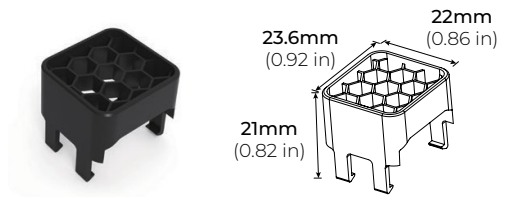

LFO-60

6W INDOOR/ OUTDOOR LINEAR OPTICAL LED STRIP

Project _____
Location _____
Quote/ Ref # _____

LFO-60 is an indoor and outdoor flexible LED Strip that features the smallest, most discreet optical linear design. Easy to mount and install to nearly any surface and easily adaptable to almost any indoor or outdoor application. Its miniature optics are ideal for grazing, wall washing, cove and other architectural or accent lighting applications. Its silicone encapsulation makes it durable to withstand harsh elements. Available in different color temperatures and field cuttable.

FEATURES

- 6W per Ft
- 510 Lumens per Ft.
- 90+ CRI
- Flexible, silicone encapsulated
- Field Cuttable*
- Dimmable
- UL Listed

* Indoor installation only

MODEL	COLOR TEMP	LENGTH	OPTICS	VOLTAGE
LFO-60	27K 2700K	1'XX per Ft.	10 10°	24 24V DC
	30K 3000K		30 30°	
	35K 3500K		60 60°	
	40K 4000K		3050 30° x 50°	
	50K 5000K		ASY Asymmetric	

*1 = Custom length per FT. (cuttable every 6")

LFO-60

6W INDOOR/ OUTDOOR LINEAR OPTICAL LED STRIP

DIMENSIONS

ACCESSORIES

LFO-60-SDLV SYMMETRICAL LOUVER

* Sold Separately per Ft.

LFO-60-MB MOUNTING BRACKET 0.82" X 0.79" X 0.3"

LFO-60-ASB ADJUSTABLE BRACKET

LFO-60-AC48 STANDARD ALUMINUM PROFILE 1.2" X 0.84" X 48"

* Comes with clear lens

LFO-60-GS48 GLARE SHIELD ALUMINUM PROFILE 0.93" X 0.91" X 48"

LFO-60

6W INDOOR/ OUTDOOR LINEAR OPTICAL LED STRIP