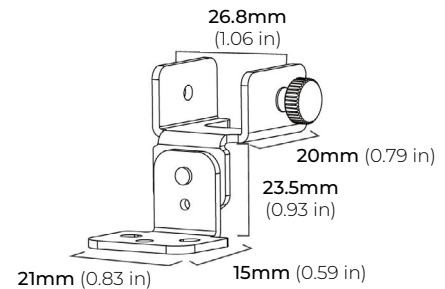

SPECIFICATIONS

INPUT VOLTAGE	24V DC
POWER CONSUMPTION	6W per Ft.
LUMEN OUTPUT	510 Lumens per Ft.
NO. OF LEDS	14 LEDs per Ft.
BEAM ANGLE	10°/ 30°/ 60°/ 30°x50°/ Asymmetric
CRI	90+
COLOR TEMPERATURE	27K/ 30K/ 35K/ 40K/ 50K
DIMMING/ CONTROL	MLV, ELV, 0-10 and TRIAC
MAXIMUM RUN LENGTH	32 Ft.
FIELD CUTTABLE	Every 6.0 in (152.4mm)
IP RATING	IP67 Outdoor/ Wet Rated
LUMEN MAINTENANCE	50,000 Hrs.
CERTIFICATIONS	UL Listed
OPERATING TEMPERATURE	-22°F (-30°C) to +122°F (+50°C)

FEATURES

- 6W per Ft
- 510 Lumens per Ft.
- 90+ CRI
- Flexible, silicone encapsulated
- Field Cuttable*
- Dimmable
- UL Listed

* Indoor installation only

MODEL	COLOR TEMP	LENGTH	OPTICS	VOLTAGE
LFO-60	27K 2700K	1'XX per Ft.	10 10°	24 24V DC
	30K 3000K		30 30°	
	35K 3500K		60 60°	
	40K 4000K		3050 30° x 50°	
	50K 5000K		ASY Asymmetric	

*1 = Custom length per FT. (cuttable every 6")

LFO-60

6W INDOOR/ OUTDOOR LINEAR OPTICAL LED STRIP

DIMENSIONS

ACCESSORIES

LFO-60-SDLV SYMMETRICAL LOUVER

* Sold Separately per Ft.

LFO-60-MB MOUNTING BRACKET 0.82" X 0.79" X 0.3"

LFO-60-ASB ADJUSTABLE BRACKET

LFO-60-AC48 STANDARD ALUMINUM PROFILE 1.2" X 0.84" X 48"

* Comes with clear lens

LFO-60-GS48 GLARE SHIELD ALUMINUM PROFILE 0.93" X 0.91" X 48"

LFO-60

6W INDOOR/ OUTDOOR LINEAR OPTICAL LED STRIP