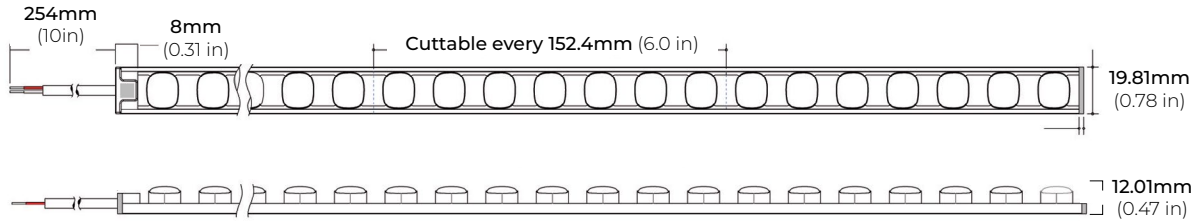

SPECIFICATIONS

INPUT VOLTAGE	24V DC
POWER CONSUMPTION	6W per Ft.
LUMEN OUTPUT	510 Lumens per Ft.
NO. OF LEDS	14 LEDs per Ft.
BEAM ANGLE	10°/ 30°/ 60°/ 30°x50°/ Asymmetric
CRI	90+
COLOR TEMPERATURE	27K/ 30K/ 35K/ 40K/ 50K
DIMMING/ CONTROL	MLV, ELV, 0-10 and TRIAC
MAXIMUM RUN LENGTH	32 Ft.
FIELD CUTTABLE	Every 6.0 in (152.4mm)
IP RATING	IP67 Outdoor/ Wet Rated
LUMEN MAINTENANCE	50,000 Hrs.
CERTIFICATIONS	UL Listed
OPERATING TEMPERATURE	-22°F (-30°C) to +122°F (+50°C)

FEATURES

- 6W per Ft
- 510 Lumens per Ft.
- 90+ CRI
- Flexible, silicone encapsulated
- Field Cuttable*
- Dimmable
- UL Listed

* Indoor installation only

MODEL	COLOR TEMP	LENGTH	OPTICS	VOLTAGE
LFO-60	27K 2700K	1'XX per Ft.	10 10°	24 24V DC
	30K 3000K		30 30°	
	35K 3500K		60 60°	
	40K 4000K		3050 30° x 50°	
	50K 5000K		ASY Asymmetric	

*1 = Custom length per FT. (cuttable every 6")

LFO-60

6W INDOOR/ OUTDOOR LINEAR OPTICAL LED STRIP

DIMENSIONS

ACCESSORIES

LFO-60-SDLV SYMMETRICAL LOUVER

* Sold Separately per Ft.

LFO-60-MB MOUNTING BRACKET 0.82" X 0.79" X 0.3"

LFO-60-ASB ADJUSTABLE BRACKET

LFO-60-AC48 STANDARD ALUMINUM PROFILE 1.2" X 0.84" X 48"

* Comes with clear lens

LFO-60-GS48 GLARE SHIELD ALUMINUM PROFILE 0.93" X 0.91" X 48"

LFO-60

6W INDOOR/ OUTDOOR LINEAR OPTICAL LED STRIP