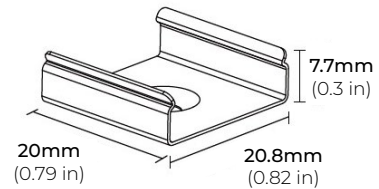

SPECIFICATIONS

INPUT VOLTAGE	24V DC
POWER CONSUMPTION	6W per Ft.
LUMEN OUTPUT	510 Lumens per Ft.
NO. OF LEDS	14 LEDs per Ft.
BEAM ANGLE	10°/ 30°/ 60°/ 30°x50°/ Asymmetric
CRI	90+
COLOR TEMPERATURE	27K/ 30K/ 35K/ 40K/ 50K
DIMMING/ CONTROL	MLV, ELV, 0-10 and TRIAC
MAXIMUM RUN LENGTH	32 Ft.
FIELD CUTTABLE	Every 6.0 in (152.4mm)
IP RATING	IP67 Outdoor/ Wet Rated
LUMEN MAINTENANCE	50,000 Hrs.
CERTIFICATIONS	UL Listed
OPERATING TEMPERATURE	-22°F (-30°C) to +122°F (+50°C)

FEATURES

- 6W per Ft
- 510 Lumens per Ft.
- 90+ CRI
- Flexible, silicone encapsulated
- Field Cuttable*
- Dimmable
- UL Listed

* Indoor installation only

MODEL	COLOR TEMP	LENGTH	OPTICS	VOLTAGE
LFO-60	27K 2700K	1'XX per Ft.	10 10°	24 24V DC
	30K 3000K		30 30°	
	35K 3500K		60 60°	
	40K 4000K		3050 30° x 50°	
	50K 5000K		ASY Asymmetric	

*1 = Custom length per FT. (cuttable every 6")

LFO-60

6W INDOOR/ OUTDOOR LINEAR OPTICAL LED STRIP

DIMENSIONS

ACCESSORIES

LFO-60-SDLV SYMMETRICAL LOUVER

* Sold Separately per Ft.

LFO-60-MB MOUNTING BRACKET 0.82" X 0.79" X 0.3"

LFO-60-ASB ADJUSTABLE BRACKET

LFO-60-AC48 STANDARD ALUMINUM PROFILE 1.2" X 0.84" X 48"

* Comes with clear lens

LFO-60-GS48 GLARE SHIELD ALUMINUM PROFILE 0.93" X 0.91" X 48"

LFO-60

6W INDOOR/ OUTDOOR LINEAR OPTICAL LED STRIP