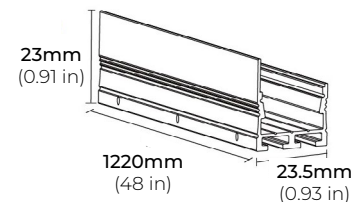

SPECIFICATIONS

INPUT VOLTAGE	24V DC
POWER CONSUMPTION	6W per Ft.
LUMEN OUTPUT	510 Lumens per Ft.
NO. OF LEDS	14 LEDs per Ft.
BEAM ANGLE	10°/ 30°/ 60°/ 30°x50°/ Asymmetric
CRI	90+
COLOR TEMPERATURE	27K/ 30K/ 35K/ 40K/ 50K
DIMMING/ CONTROL	MLV, ELV, 0-10 and TRIAC
MAXIMUM RUN LENGTH	32 Ft.
FIELD CUTTABLE	Every 6.0 in (152.4mm)
IP RATING	IP67 Outdoor/ Wet Rated
LUMEN MAINTENANCE	50,000 Hrs.
CERTIFICATIONS	UL Listed
OPERATING TEMPERATURE	-22°F (-30°C) to +122°F (+50°C)

*1 = Custom length per FT. (cuttable every 6")

LFO-60

6W INDOOR/ OUTDOOR LINEAR OPTICAL LED STRIP

DIMENSIONS

ACCESSORIES

LFO-60-SDLV SYMMETRICAL LOUVER

* Sold Separately per Ft.

LFO-60-MB MOUNTING BRACKET 0.82" X 0.79" X 0.3"

LFO-60-ASB ADJUSTABLE BRACKET

LFO-60-AC48 STANDARD ALUMINUM PROFILE 1.2" X 0.84" X 48"

* Comes with clear lens

LFO-60-GS48 GLARE SHIELD ALUMINUM PROFILE 0.93" X 0.91" X 48"

LFO-60

6W INDOOR/ OUTDOOR LINEAR OPTICAL LED STRIP