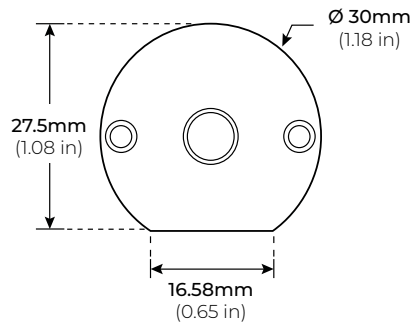

ALP-120

CLOSET ROD LINEAR LED LUMINAIRE

DIMENSIONS