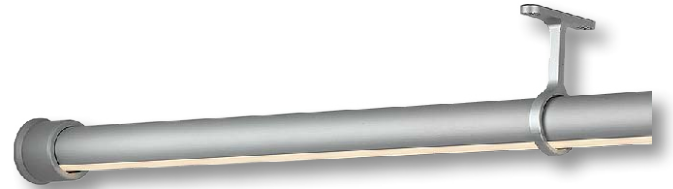

ALP-120

CLOSET ROD LINEAR LED LUMINAIRE

Project _____

Location _____

Quote/ Ref # _____

Introducing a multi-functional LED lighting fixture designed to enhance your closet space. It functions as a sturdy clothing rod to hang your wardrobe and an attractive light source for your closet. It is also sized based on industry standards making it easy to retrofit into existing installations.

SPECIFICATIONS

INPUT VOLTAGE	24V DC Constant Voltage
POWER CONSUMPTION	3W 4W 5W
LUMEN OUTPUT	250 Lm/ Ft. (3W) 440 Lm/ Ft. (4W) 595 Lm/ Ft. (5W)
NO. OF LEDS	36 LEDs per Ft.
BEAM ANGLE	120° Spread
CRI	90+
COLOR TEMPERATURE	27K/ 30K/ 35K/ 40K/ 50K
DIMMING	MLV, ELV, 0-10 and TRIAC
MAX RUN LENGTH	8 Ft.
MAX WEIGHT	400 lbs.
OPERATING TEMPERATURE	-40°F (-40°C) ~ 140°F (60°C)
IP RATING	Indoor (Dry Location)
CERTIFICATIONS	UL Listed, Certified UL2108, TITLE 24 JA8 Compliant
LUMEN MAINTENANCE	50,000 Hrs.
WARRANTY	5-Year Limited

FEATURES

- Superior Color Rendering Index (CRI)
- Less than 1.7" Diameter
- Dimmable
- UL Listed, Certified UL2108
- Approved for closet/ storage space installation per NEC 410.16(A)(3) and 410.16 (C)(5)