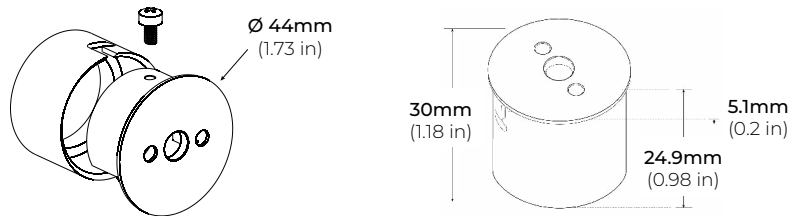

SPECIFICATIONS

INPUT VOLTAGE	24V DC Constant Voltage
POWER CONSUMPTION	3W 4W 5W
LUMEN OUTPUT	250 Lm/ Ft. (3W) 440 Lm/ Ft. (4W) 595 Lm/ Ft. (5W)
NO. OF LEDS	36 LEDs per Ft.
BEAM ANGLE	120° Spread
CRI	90+
COLOR TEMPERATURE	27K/ 30K/ 35K/ 40K/ 50K
DIMMING	MLV, ELV, 0-10 and TRIAC
MAX RUN LENGTH	8 Ft.
MAX WEIGHT	400 lbs.
OPERATING TEMPERATURE	-40°F (-40°C) ~ 140°F (60°C)
IP RATING	Indoor (Dry Location)
CERTIFICATIONS	UL Listed, Certified UL2108, TITLE 24 JA8 Compliant
LUMEN MAINTENANCE	50,000 Hrs.
WARRANTY	5-Year Limited

ALP-120

CLOSET ROD LINEAR LED LUMINAIRE

DIMENSIONS

ASSEMBLY

ACCESSORIES

ALP120-EC
END CAP
**2 pcs. per kit*

ALP120-MF
MOUNTING FLANGE
**2 pcs. per kit*
** Sold Separately*

ALP120-HS
HANGING SUPPORT
**1 pc. recommended every 4 Ft.*
** Sold Separately*

ALP-120

CLOSET ROD LINEAR LED LUMINAIRE

COMPATIBLE TRANSFORMERS

PSDL SERIES TRIAC DIMMABLE

PSDL-30W-24V	CLASS 2	6.5" X 3.63" X 1.58"
PSDL-60W-24V	CLASS 2	7.4" X 3.63" X 1.58"
PSDL-96W-24V	CLASS 2	8.67" X 3.67" X 1.62"
PSDL-150W-24V		10.25" X 4.06" X 1.82"
PSDL-192W-24V	CLASS 2	11" X 4" X 1.82"
PSDL-200W-24V		10.25" X 4.06" X 1.82"
PSDL-288W-24V	CLASS 2	11.85" X 4.25" X 1.82"
PSDL-300W-24V		10.25" X 4.06" X 1.82"