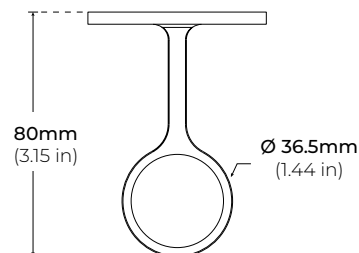

ALP-120

CLOSET ROD LINEAR LED LUMINAIRE

DIMENSIONS

ASSEMBLY

ACCESSORIES

ALP120-EC
END CAP
**2 pcs. per kit*

ALP120-MF
MOUNTING FLANGE
**2 pcs. per kit*
** Sold Separately*

ALP120-HS
HANGING SUPPORT
**1 pc. recommended every 4 Ft.*
** Sold Separately*