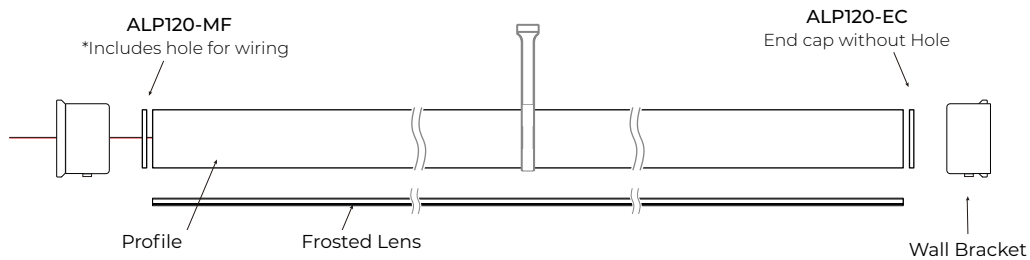

ALP-120

CLOSET ROD LINEAR LED LUMINAIRE

DIMENSIONS

ASSEMBLY

ACCESSORIES

ALP120-EC
END CAP
**2 pcs. per kit*

ALP120-MF
MOUNTING FLANGE
**2 pcs. per kit*
** Sold Separately*

ALP120-HS
HANGING SUPPORT
**1 pc. recommended every 4 Ft.*
** Sold Separately*