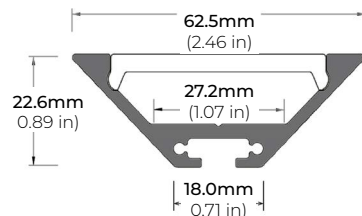

LSM-105WD

9W WARM-DIM INDOOR FLEXIBLE LED STRIP

DIMENSIONS

COMPATIBLE ALUMINUM PROFILES

SURFACE PROFILES

ALU-DS100

LENGTHS 39" | 78" | 84"
LENS Clear, Frosted
FINISH Silver

ALP-90

LENGTHS 48" | 96"
LENS Frosted
FINISH Silver

ALP-100C

LENGTHS 49" | 98"
LENS Frosted
FINISH Silver

ALP-102

LENGTHS 49" | 98"
LENS Frosted, Black, Asymmetric, Double Asymmetric
FINISH Silver

ALP-130

LENGTHS 49" | 84" | 98"
LENS Frosted
FINISH Silver

ALP-140

LENGTHS 48" | 98"
LENS Frosted
FINISH Silver

ALP-150LX

LENGTHS 49" | 98"
LENS Frosted
FINISH White | Black

ALP-160

LENGTHS 49" | 98"
LENS Frosted
FINISH Silver

ALP-190

LENGTHS 48" | 98"
LENS Frosted
FINISH Silver

ALP-230N

LENGTHS 49" | 98"
LENS Frosted
FINISH Silver

* For more compatible profiles, visit corelightingusa.com

LSM-105WD

9W WARM-DIM INDOOR FLEXIBLE LED STRIP

COMPATIBLE ALUMINUM PROFILES

RECESSED PROFILES