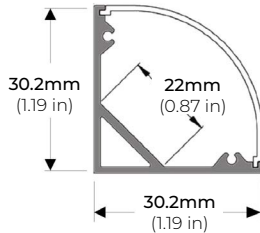

SPECIFICATIONS

INPUT VOLTAGE	24V DC
POWER CONSUMPTION	9W per Ft.
LUMEN OUTPUT	720 Lumens per Ft.
NO. OF LEDS	112 LEDs per Ft.
CRI	90+
DIMMING	MLV, ELV, 0-10V and TRIAC
MAXIMUM RUN LENGTH	16 Ft.
CUTTABLE	Every 2.45 inch
BINNING	1.5-Step MacAdam Elipse
OPERATING TEMPERATURE	-40°F (-40°C) to 140°F (+60°C)
BEAM ANGLE	120°
RATING	Indoor
CERTIFICATIONS	UL Listed, California TITLE JA8, RoHS
LUMEN MAINTENANCE	50,000 Hrs.

LSM-105WD

9W WARM-DIM INDOOR FLEXIBLE LED STRIP

DIMENSIONS

COMPATIBLE ALUMINUM PROFILES

SURFACE PROFILES

ALU-DS100

LENGTHS 39" | 78" | 84"
LENS Clear, Frosted
FINISH Silver

ALP-90

LENGTHS 48" | 96"
LENS Frosted
FINISH Silver

ALP-100C

LENGTHS 49" | 98"
LENS Frosted
FINISH Silver

ALP-102

LENGTHS 49" | 98"
LENS Frosted, Black, Asymmetric, Double Asymmetric
FINISH Silver

ALP-130

LENGTHS 49" | 84" | 98"
LENS Frosted
FINISH Silver