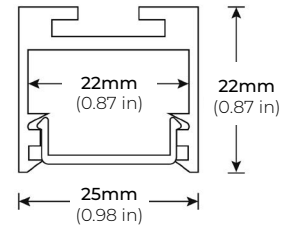

LSM-105WD

9W WARM-DIM INDOOR FLEXIBLE LED STRIP

DIMENSIONS

COMPATIBLE ALUMINUM PROFILES

SURFACE PROFILES

ALU-DS100

LENGTHS 39" | 78" | 84"
LENS Clear, Frosted
FINISH Silver

ALP-90

LENGTHS 48" | 96"
LENS Frosted
FINISH Silver

ALP-100C

LENGTHS 49" | 98"
LENS Frosted
FINISH Silver

ALP-102

LENGTHS 49" | 98"
LENS Frosted, Black, Asymmetric, Double Asymmetric
FINISH Silver

ALP-130

LENGTHS 49" | 84" | 98"
LENS Frosted
FINISH Silver