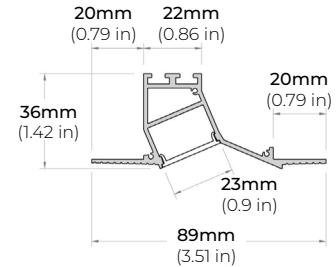

ALP-210RN

LENGTHS 49" | 98"
LENS Frosted
FINISH Silver

ALP-230RN

LENGTHS 49" | 98"
LENS Frosted
FINISH Silver

ALP-350TL

LENGTHS 48" | 96"
LENS Frosted
FINISH Anodized Silver

ALP-2300TL

LENGTHS 48" | 98"
LENS Frosted
FINISH Matte White

ALP-2400TL

LENGTHS 48" | 96"
LENS Frosted
FINISH Matte White

ALP-2700TL

LENGTHS 48" | 96"
LENS Frosted
FINISH Matte White

ALP-2800TL

LENGTHS 49" | 98"
LENS Frosted
FINISH Matte White

ALP-3100TLX

LENGTHS 49" | 98"
LENS Frosted
FINISH Matte White