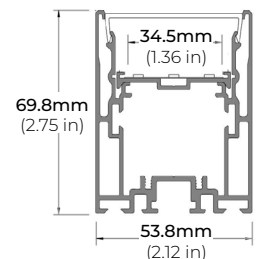

ALP-140

LENGTHS 48" | 98"
LENS Frosted
FINISH Silver

ALP-150LX

LENGTHS 49" | 98"
LENS Frosted
FINISH White | Black

ALP-160

LENGTHS 49" | 98"
LENS Frosted
FINISH Silver

ALP-190

LENGTHS 48" | 98"
LENS Frosted
FINISH Silver

ALP-230N

LENGTHS 49" | 98"
LENS Frosted
FINISH Silver

* For more compatible profiles, visit corelightingusa.com

LSM-105WD

9W WARM-DIM INDOOR FLEXIBLE LED STRIP

COMPATIBLE ALUMINUM PROFILES

RECESSED PROFILES