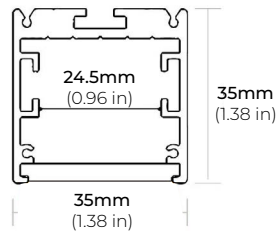

LSM-105WD

9W WARM-DIM INDOOR FLEXIBLE LED STRIP

DIMENSIONS

COMPATIBLE ALUMINUM PROFILES

SURFACE PROFILES

ALU-DS100

LENGTHS 39" | 78" | 84"
LENS Clear, Frosted
FINISH Silver

ALP-90

LENGTHS 48" | 96"
LENS Frosted
FINISH Silver

ALP-100C

LENGTHS 49" | 98"
LENS Frosted
FINISH Silver

ALP-102

LENGTHS 49" | 98"
LENS Frosted, Black, Asymmetric, Double Asymmetric
FINISH Silver

ALP-130

LENGTHS 49" | 84" | 98"
LENS Frosted
FINISH Silver

ALP-140

LENGTHS 48" | 98"
LENS Frosted
FINISH Silver

ALP-150LX

LENGTHS 49" | 98"
LENS Frosted
FINISH White | Black

ALP-160

LENGTHS 49" | 98"
LENS Frosted
FINISH Silver

ALP-190

LENGTHS 48" | 98"
LENS Frosted
FINISH Silver