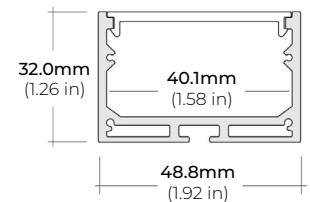

LSM-105WD

9W WARM-DIM INDOOR FLEXIBLE LED STRIP

DIMENSIONS

COMPATIBLE ALUMINUM PROFILES

SURFACE PROFILES

ALU-DS100

LENGTHS 39" | 78" | 84"
LENS Clear, Frosted
FINISH Silver

ALP-90

LENGTHS 48" | 96"
LENS Frosted
FINISH Silver

ALP-100C

LENGTHS 49" | 98"
LENS Frosted
FINISH Silver

ALP-102

LENGTHS 49" | 98"
LENS Frosted, Black, Asymmetric, Double Asymmetric
FINISH Silver

ALP-130

LENGTHS 49" | 84" | 98"
LENS Frosted
FINISH Silver

ALP-140

LENGTHS 48" | 98"
LENS Frosted
FINISH Silver

ALP-150LX

LENGTHS 49" | 98"
LENS Frosted
FINISH White | Black

ALP-160

LENGTHS 49" | 98"
LENS Frosted
FINISH Silver

ALP-190

LENGTHS 48" | 98"
LENS Frosted
FINISH Silver

ALP-230N

LENGTHS 49" | 98"
LENS Frosted
FINISH Silver

* For more compatible profiles, visit corelightingusa.com

LSM-105WD

9W WARM-DIM INDOOR FLEXIBLE LED STRIP

COMPATIBLE ALUMINUM PROFILES

RECESSED PROFILES