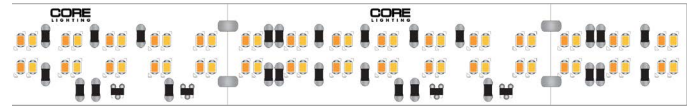

LSM-105WD

9W WARM-DIM INDOOR FLEXIBLE LED STRIP

Project _____

Location _____

Quote/ Ref # _____

LSM-105WD is a new warm-dim LED strip with smart chip technology. Using a standard wall box dimmer, LED light source automatically shifts color temperature from 3000K down to 1800K as it is being dimmed. LSM-105WD provides warm-dim technology at a fraction of the price without the need for any special lighting control system.

SPECIFICATIONS

INPUT VOLTAGE	24V DC
POWER CONSUMPTION	9W per Ft.
LUMEN OUTPUT	720 Lumens per Ft.
NO. OF LEDS	112 LEDs per Ft.
CRI	90+
DIMMING	MLV, ELV, 0-10V and TRIAC
MAXIMUM RUN LENGTH	16 Ft.
CUTTABLE	Every 2.45 inch
BINNING	1.5-Step MacAdam Elipse
OPERATING TEMPERATURE	-40°F (-40°C) to 140°F (+60°C)
BEAM ANGLE	120°
RATING	Indoor
CERTIFICATIONS	UL Listed, California TITLE JA8, RoHS
LUMEN MAINTENANCE	50,000 Hrs.

MODEL	COLOR TEMP	LED LENGTH	VOLTAGE	PROFILE
LSM105WD	18K/27K 1800K/ 2700K	16 16.4 Ft.	24 24V DC	See Pages 2-3 for compatible profiles.
	18K/30K 1800K/ 3000K	100 100 Ft.		
		XX per Ft.		

* Custom color finishes require powder coating. Allow 7 days leads time.