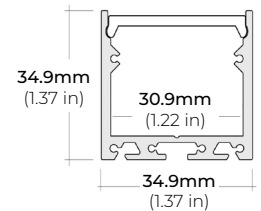

LSM-105WD

9W WARM-DIM INDOOR FLEXIBLE LED STRIP

DIMENSIONS

COMPATIBLE ALUMINUM PROFILES

SURFACE PROFILES

ALU-DS100

LENGTHS 39" | 78" | 84"
LENS Clear, Frosted
FINISH Silver

ALP-90

LENGTHS 48" | 96"
LENS Frosted
FINISH Silver

ALP-100C

LENGTHS 49" | 98"
LENS Frosted
FINISH Silver

ALP-102

LENGTHS 49" | 98"
LENS Frosted, Black, Asymmetric, Double Asymmetric
FINISH Silver

ALP-130

LENGTHS 49" | 84" | 98"
LENS Frosted
FINISH Silver

ALP-140

LENGTHS 48" | 98"
LENS Frosted
FINISH Silver

ALP-150LX

LENGTHS 49" | 98"
LENS Frosted
FINISH White | Black

ALP-160

LENGTHS 49" | 98"
LENS Frosted
FINISH Silver

ALP-190

LENGTHS 48" | 98"
LENS Frosted
FINISH Silver