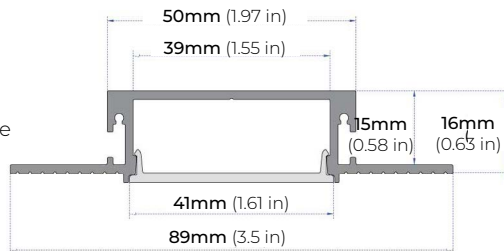

ALP-2400TL

LENGTHS 48" | 96"
LENS Frosted
FINISH Matte White

ALP-2700TL

LENGTHS 48" | 96"
LENS Frosted
FINISH Matte White

ALP-2800TL

LENGTHS 49" | 98"
LENS Frosted
FINISH Matte White

ALP-3100TLX

LENGTHS 49" | 98"
LENS Frosted
FINISH Matte White