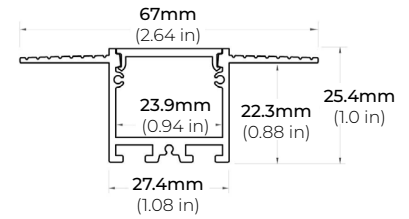

ALP-210RN

LENGTHS 49" | 98"
LENS Frosted
FINISH Silver

ALP-230RN

LENGTHS 49" | 98"
LENS Frosted
FINISH Silver

ALP-350TL

LENGTHS 48" | 96"
LENS Frosted
FINISH Anodized Silver

ALP-2300TL

LENGTHS 48" | 98"
LENS Frosted
FINISH Matte White

ALP-2400TL

LENGTHS 48" | 96"
LENS Frosted
FINISH Matte White

ALP-2700TL

LENGTHS 48" | 96"
LENS Frosted
FINISH Matte White

ALP-2800TL

LENGTHS 49" | 98"
LENS Frosted
FINISH Matte White

ALP-3100TLX

LENGTHS 49" | 98"
LENS Frosted
FINISH Matte White