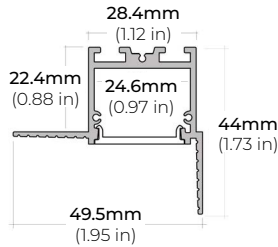

ALP-210RN

LENGTHS 49" | 98"
LENS Frosted
FINISH Silver

ALP-230RN

LENGTHS 49" | 98"
LENS Frosted
FINISH Silver

ALP-350TL

LENGTHS 48" | 96"
LENS Frosted
FINISH Anodized Silver

ALP-2300TL

LENGTHS 48" | 98"
LENS Frosted
FINISH Matte White

ALP-2400TL

LENGTHS 48" | 96"
LENS Frosted
FINISH Matte White

ALP-2700TL

LENGTHS 48" | 96"
LENS Frosted
FINISH Matte White

ALP-2800TL

LENGTHS 49" | 98"
LENS Frosted
FINISH Matte White

ALP-3100TLX

LENGTHS 49" | 98"
LENS Frosted
FINISH Matte White