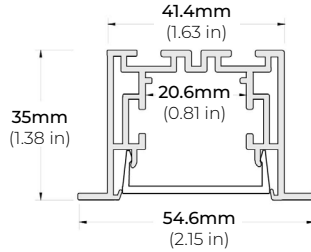

LSM-105WD

9W WARM-DIM INDOOR FLEXIBLE LED STRIP

COMPATIBLE ALUMINUM PROFILES

RECESSED PROFILES

ALP-210RN

LENGTHS 49" | 98"
LENS Frosted
FINISH Silver