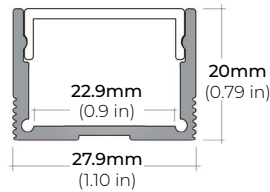

SPECIFICATIONS

INPUT VOLTAGE	24V DC
POWER CONSUMPTION	9W per Ft.
LUMEN OUTPUT	720 Lumens per Ft.
NO. OF LEDS	112 LEDs per Ft.
CRI	90+
DIMMING	MLV, ELV, 0-10V and TRIAC
MAXIMUM RUN LENGTH	16 Ft.
CUTTABLE	Every 2.45 inch
BINNING	1.5-Step MacAdam Elipse
OPERATING TEMPERATURE	-40°F (-40°C) to 140°F (+60°C)
BEAM ANGLE	120°
RATING	Indoor
CERTIFICATIONS	UL Listed, California TITLE JA8, RoHS
LUMEN MAINTENANCE	50,000 Hrs.

LSM-105WD

9W WARM-DIM INDOOR FLEXIBLE LED STRIP

DIMENSIONS

COMPATIBLE ALUMINUM PROFILES

SURFACE PROFILES

ALU-DS100

LENGTHS 39" | 78" | 84"
LENS Clear, Frosted
FINISH Silver

ALP-90

LENGTHS 48" | 96"
LENS Frosted
FINISH Silver

ALP-100C

LENGTHS 49" | 98"
LENS Frosted
FINISH Silver

ALP-102

LENGTHS 49" | 98"
LENS Frosted, Black, Asymmetric, Double Asymmetric
FINISH Silver

ALP-130

LENGTHS 49" | 84" | 98"
LENS Frosted
FINISH Silver

ALP-140

LENGTHS 48" | 98"
LENS Frosted
FINISH Silver

ALP-150LX

LENGTHS 49" | 98"
LENS Frosted
FINISH White | Black

ALP-160

LENGTHS 49" | 98"
LENS Frosted
FINISH Silver

ALP-190

LENGTHS 48" | 98"
LENS Frosted
FINISH Silver