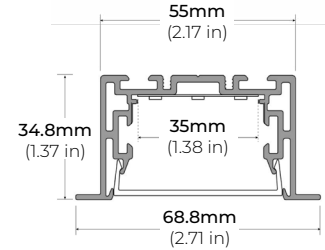

ALP-230RN

LENGTHS 49" | 98"
LENS Frosted
FINISH Silver