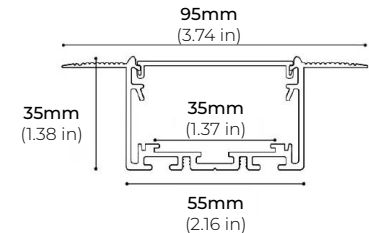

ALP-2400TL

LENGTHS 48" | 96"
LENS Frosted
FINISH Matte White

ALP-2700TL

LENGTHS 48" | 96"
LENS Frosted
FINISH Matte White

ALP-2800TL

LENGTHS 49" | 98"
LENS Frosted
FINISH Matte White

ALP-3100TLX

LENGTHS 49" | 98"
LENS Frosted
FINISH Matte White