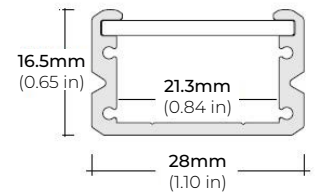

SPECIFICATIONS

INPUT VOLTAGE	24V DC
POWER CONSUMPTION	9W per Ft.
LUMEN OUTPUT	720 Lumens per Ft.
NO. OF LEDS	112 LEDs per Ft.
CRI	90+
DIMMING	MLV, ELV, 0-10V and TRIAC
MAXIMUM RUN LENGTH	16 Ft.
CUTTABLE	Every 2.45 inch
BINNING	1.5-Step MacAdam Elipse
OPERATING TEMPERATURE	-40°F (-40°C) to 140°F (+60°C)
BEAM ANGLE	120°
RATING	Indoor
CERTIFICATIONS	UL Listed, California TITLE JA8, RoHS
LUMEN MAINTENANCE	50,000 Hrs.

LSM-105WD

9W WARM-DIM INDOOR FLEXIBLE LED STRIP

DIMENSIONS

COMPATIBLE ALUMINUM PROFILES

SURFACE PROFILES

ALU-DS100

LENGTHS 39" | 78" | 84"
LENS Clear, Frosted
FINISH Silver

ALP-90

LENGTHS 48" | 96"
LENS Frosted
FINISH Silver

ALP-100C

LENGTHS 49" | 98"
LENS Frosted
FINISH Silver

ALP-102

LENGTHS 49" | 98"
LENS Frosted, Black, Asymmetric, Double Asymmetric
FINISH Silver

ALP-130

LENGTHS 49" | 84" | 98"
LENS Frosted
FINISH Silver