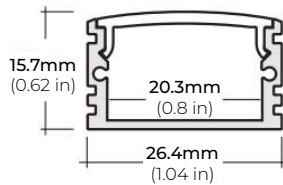

SPECIFICATIONS

INPUT VOLTAGE	24V DC
POWER CONSUMPTION	9W per Ft.
LUMEN OUTPUT	720 Lumens per Ft.
NO. OF LEDS	112 LEDs per Ft.
CRI	90+
DIMMING	MLV, ELV, 0-10V and TRIAC
MAXIMUM RUN LENGTH	16 Ft.
CUTTABLE	Every 2.45 inch
BINNING	1.5-Step MacAdam Elipse
OPERATING TEMPERATURE	-40°F (-40°C) to 140°F (+60°C)
BEAM ANGLE	120°
RATING	Indoor
CERTIFICATIONS	UL Listed, California TITLE JA8, RoHS
LUMEN MAINTENANCE	50,000 Hrs.

MODEL	COLOR TEMP	LED LENGTH	VOLTAGE	PROFILE
LSM105WD	18K/27K 1800K/ 2700K	16 16.4 Ft.	24 24V DC	See Pages 2-3 for compatible profiles.
	18K/30K 1800K/ 3000K	100 100 Ft.		
		XX per Ft.		

* Custom color finishes require powder coating. Allow 7 days leads time.

LSM-105WD

9W WARM-DIM INDOOR FLEXIBLE LED STRIP

DIMENSIONS

COMPATIBLE ALUMINUM PROFILES

SURFACE PROFILES

ALU-DS100

LENGTHS 39" | 78" | 84"
LENS Clear, Frosted
FINISH Silver

ALP-90

LENGTHS 48" | 96"
LENS Frosted
FINISH Silver

ALP-100C

LENGTHS 49" | 98"
LENS Frosted
FINISH Silver

ALP-102

LENGTHS 49" | 98"
LENS Frosted, Black, Asymmetric, Double Asymmetric
FINISH Silver

ALP-130

LENGTHS 49" | 84" | 98"
LENS Frosted
FINISH Silver