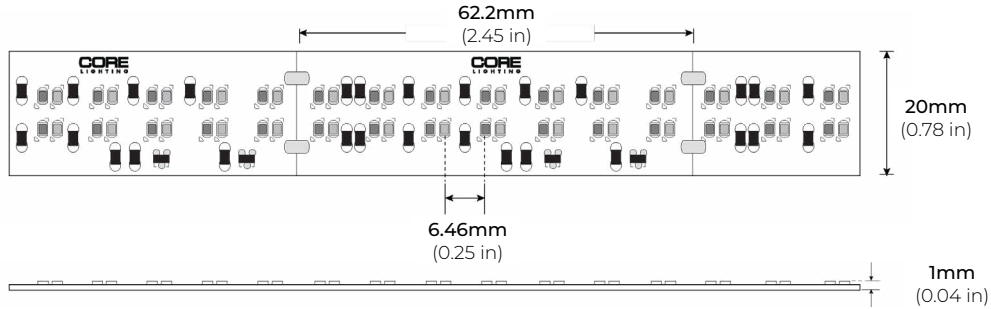

LSM-105WD

9W WARM-DIM INDOOR FLEXIBLE LED STRIP

Project _____

Location _____

Quote/ Ref # _____

LSM-105WD is a new warm-dim LED strip with smart chip technology. Using a standard wall box dimmer, LED light source automatically shifts color temperature from 3000K down to 1800K as it is being dimmed. LSM-105WD provides warm-dim technology at a fraction of the price without the need for any special lighting control system.

SPECIFICATIONS

INPUT VOLTAGE	24V DC
POWER CONSUMPTION	9W per Ft.
LUMEN OUTPUT	720 Lumens per Ft.
NO. OF LEDS	112 LEDs per Ft.
CRI	90+
DIMMING	MLV, ELV, 0-10V and TRIAC
MAXIMUM RUN LENGTH	16 Ft.
CUTTABLE	Every 2.45 inch
BINNING	1.5-Step MacAdam Elipse
OPERATING TEMPERATURE	-40°F (-40°C) to 140°F (+60°C)
BEAM ANGLE	120°
RATING	Indoor
CERTIFICATIONS	UL Listed, California TITLE JA8, RoHS
LUMEN MAINTENANCE	50,000 Hrs.

MODEL	COLOR TEMP	LED LENGTH	VOLTAGE	PROFILE
LSM105WD	18K/27K 1800K/ 2700K	16 16.4 Ft.	24 24V DC	See Pages 2-3 for compatible profiles.
	18K/30K 1800K/ 3000K	100 100 Ft.		
		XX per Ft.		

* Custom color finishes require powder coating. Allow 7 days leads time.

LSM-105WD

9W WARM-DIM INDOOR FLEXIBLE LED STRIP

DIMENSIONS

COMPATIBLE ALUMINUM PROFILES

SURFACE PROFILES

ALU-DS100

LENGTHS 39" | 78" | 84"
LENS Clear, Frosted
FINISH Silver

ALP-90