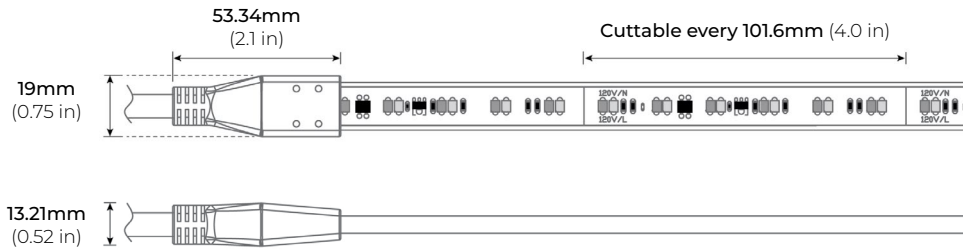

LSG40-WD

4W WARM-DIM 120V LED TAPE LIGHT

Project _____

Location _____

Quote/ Ref # _____

The **LSG40-WD** is a warm-dim 120V tape light offering the highest quality in direct-connect LED lighting. It can be ordered in custom lengths, in 4 inch increments and available with IP67 rating for outdoor or wet installations and applications.

SPECIFICATIONS

POWER CONSUMPTION	4W per Ft.
LUMEN OUTPUT	220 Lumens per Ft.
CRI	90+
DIMMING	TRIAC
MAXIMUM RUN LENGTH	164 Ft.
CUTTABLE	Every 4.0 in (101.6mm)
BINNING	MacAdam Ellipse 2-Step
OPERATING VOLTAGE	120V AC
OPERATING TEMPERATURE	-22°F (-30°C) to +122°F (+50°C)
BEAM ANGLE	120°
IP RATING	IP54, IP67
CERTIFICATIONS	ETL Listed
LUMEN MAINTENANCE	50,000 Hrs.

MODEL	COLOR TEMP	LED LENGTH	VOLTAGE	POWER FEED	IP RATING
LSG40-WD	18/30K 1800K/ 3000K	*XX per Ft.	120 120 Volts	HWC36 36" Hardwire Power Feed Cable	IP54 Indoor/ Damp
				HWC72 72" Hardwire Power Feed Cable	
				HWC120 120" Hardwire Power Feed Cable	IP67 Outdoor*
				HWC240 240" Hardwire Power Feed Cable	
				HWC-CUS Custom Length Wire	

*1 = Custom length per FT. (cuttable every 4")

* = Ideal for applications with direct exposure to rain/ water (MADE TO ORDER - Please allow 3 weeks lead time)

LSG40-WD

4W WARM-DIM 120V LED TAPE LIGHT

DIMENSIONS