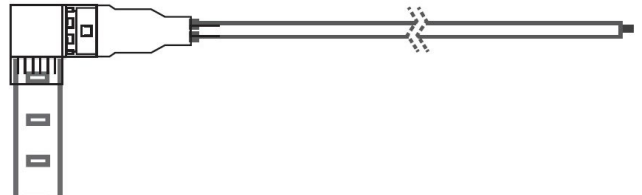

90° POWER CABLE

LSG-HWC72-L90 72" 90° HARDWIRE POWER FEED CABLE