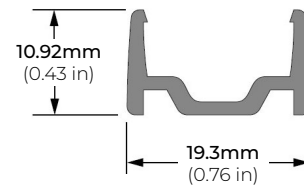

*1 = Custom length per FT. (cuttable every 4")

* = Ideal for applications with direct exposure to rain/ water (MADE TO ORDER - Please allow 3 weeks lead time)

LSG40-WD

4W WARM-DIM 120V LED TAPE LIGHT

DIMENSIONS

COMPATIBLE ACCESSORIES

MOUNTING CHANNEL

LSG-AC48
LSG-AC96
48" AND 96" ALUMINUM CHANNEL

MOUNTING CHANNEL & MOUNTING CLIP

LSG-CN48
48" ALUMINUM CHANNEL

LSG-CN-CL
MOUNTING CLIP
* INCLUDED WITH LSG-CN48

LSG-CN48

LSG-CN-CL

LSG-PC48
48" PLASTIC CHANNEL

MOUNTING CHANNEL & FROSTED LENS

LSG-AC2000FR-48
LSG-AC2000FR-84
48" AND 84" ALUMINUM CHANNEL

LSG-AC2000FR-EC
END CAP
* SOLD SEPARATELY

LSG-AC2000FR-MC
MOUNTING CLIP
* 2PCS INCLUDED WITH EVERY 48"
* 4PCS INCLUDED WITH EVERY 84"