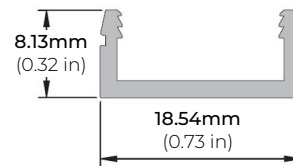

LSG40-WD

4W WARM-DIM 120V LED TAPE LIGHT

DIMENSIONS

COMPATIBLE ACCESSORIES

MOUNTING CHANNEL

LSG-AC48
LSG-AC96
48" AND 96" ALUMINUM CHANNEL

MOUNTING CHANNEL & MOUNTING CLIP

LSG-CN48
48" ALUMINUM CHANNEL

LSG-CN-CL
MOUNTING CLIP
* INCLUDED WITH LSG-CN48

LSG-PC48
48" PLASTIC CHANNEL

MOUNTING CHANNEL & FROSTED LENS

LSG-AC2000FR-48
LSG-AC2000FR-84
48" AND 84" ALUMINUM CHANNEL

LSG-AC2000FR-EC
END CAP
* SOLD SEPARATELY

LSG-AC2000FR-MC
MOUNTING CLIP
* 2PCS INCLUDED WITH EVERY 48"
* 4PCS INCLUDED WITH EVERY 84"