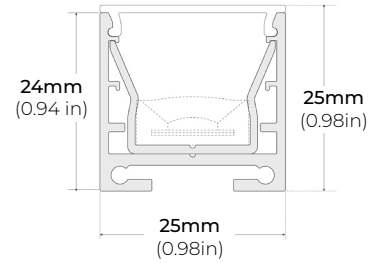

LSG-AC3100-EC-SI
END CAP (SILVER)

* SOLD SEPARATELY

LSG-AC3100-ECH-SI
END CAP WITH HOLE (SILVER)

* SOLD SEPARATELY

LSG-AC3100FR-MC

MOUNTING CLIP

* 2PCS INCLUDED WITH EVERY 48"

* 4PCS INCLUDED WITH EVERY 84" AND 96"