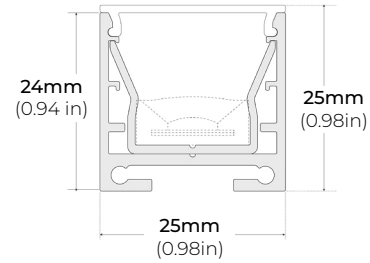

LSG-40

4W 120V AC PLUG IN LED TAPE LIGHT

COMPATIBLE ACCESSORIES

MOUNTING CHANNEL & FROSTED LENS

LSG-AC3100FR-48-SI
48" CHANNEL (SILVER)

LSG-AC3100FR-84-SI
84" CHANNEL (SILVER)

LSG-AC3100FR-96-SI
96" PROFILE (SILVER)

LSG-AC3100-EC-SI
END CAP (SILVER)

* SOLD SEPARATELY

LSG-AC3100-ECH-SI
END CAP WITH HOLE (SILVER)

* SOLD SEPARATELY

LSG-AC3100FR-MC

MOUNTING CLIP

* 2PCS INCLUDED WITH EVERY 48"

* 4PCS INCLUDED WITH EVERY 84" AND 96"