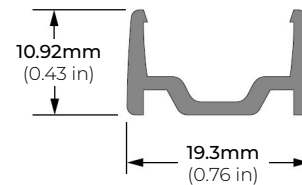

LSG-40

4W 120V AC PLUG IN LED TAPE LIGHT

DIMENSIONS

COMPATIBLE ACCESSORIES

MOUNTING CHANNEL

LSG-AC48
LSG-AC96
48" AND 96" ALUMINUM CHANNEL

MOUNTING CHANNEL & MOUNTING CLIP

LSG-CN48
48" ALUMINUM CHANNEL

LSG-CN-CL
MOUNTING CLIP
* INCLUDED WITH LSG-CN48

LSG-CN48

LSG-CN-CL

LSG-PC48
48" PLASTIC CHANNEL

MOUNTING CHANNEL & FROSTED LENS

LSG-AC2000FR-48
LSG-AC2000FR-84
48" AND 84" ALUMINUM CHANNEL

LSG-AC2000FR-EC
END CAP
* SOLD SEPARATELY