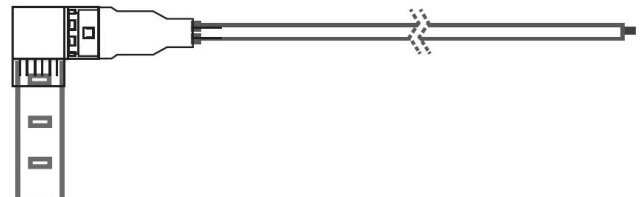

90° POWER CABLE

LSG-HWC72-L90 72" 90° HARDWIRE POWER FEED CABLE