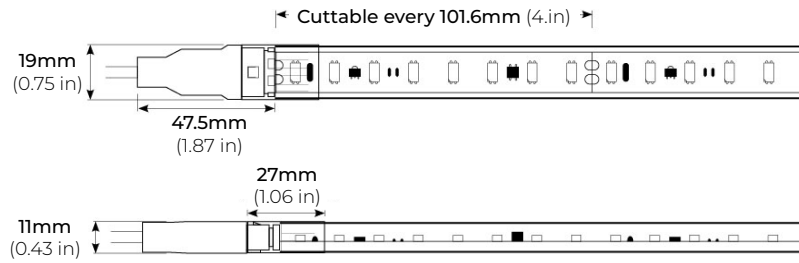

LSG-40

4W 120V AC PLUG IN LED TAPE LIGHT

DIMENSIONS