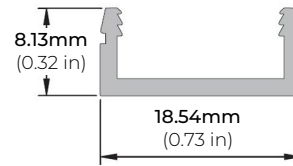

SPECIFICATIONS

POWER CONSUMPTION	4W per Ft.
LUMEN OUTPUT	392 Lumens per Ft.
CRI	90+
COLOR TEMPERATURE	24K/ 27K/ 30K/ 35K/ 40K/ 50K
DIMMING	ELV and TRIAC
MAXIMUM RUN LENGTH	150 Ft.
CUTTABLE	Every 4.0 in (101.6mm)
BINNING	MacAdam Ellipse 2-Step
OPERATING VOLTAGE	120V AC
OPERATING TEMPERATURE	-22°F (-30°C) to +122°F (+50°C)
BEAM ANGLE	120°
IP RATING	IP54/ IP67
CERTIFICATIONS	ETL Listed
LUMEN MAINTENANCE	50,000 Hrs.

MODEL	COLOR TEMP	LED LENGTH	VOLTAGE	POWER FEED	IP RATING
LSG-40	24K 2400K	50 50 Ft.	120 120 Volts	HWC36 36" Hardwire Power Feed Cable	IP54 Indoor/ Damp
	27K 2700K	150 150 Ft.		HWC72 72" Hardwire Power Feed Cable	IP67 Outdoor*
	30K 3000K	1XX per Ft.		HWC120 120" Hardwire Power Feed Cable	
	35K 3500K			HWC240 240" Hardwire Power Feed Cable	
	40K 4000K			HWC-CUS Custom Length Wire	
	50K 5000K				
		*1 = Custom length per Ft. (cuttable every 4")			* = Ideal for applications with direct exposure to rain/ water (MADE TO ORDER - Please allow 3 weeks lead time)

LSG-40

4W 120V AC PLUG IN LED TAPE LIGHT

DIMENSIONS

COMPATIBLE ACCESSORIES

MOUNTING CHANNEL

LSG-AC48
LSG-AC96
48" AND 96" ALUMINUM CHANNEL

MOUNTING CHANNEL & MOUNTING CLIP

LSG-CN48
48" ALUMINUM CHANNEL