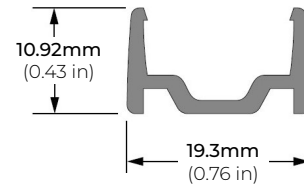

LSG-277V

277V AC LED TAPE LIGHT

Project _____

Location _____

Quote/ Ref # _____

The **LSG-277V** is a dimmable 277V AC outdoor tape light offering the highest quality in direct-connect LED lighting. It can be ordered in custom lengths, in 6 inch increments and comes sealed with an IP67 rating for outdoor or wet installations and applications. This ETL Listed, 277V linear light can reach a maximum length of 150Ft. in a single continuous run.

LUMENS

MODEL	WATTS	30K (LM/FT)	40K (LM/FT)
LSG-30	3W	234	249
LSG-50	5.5W	429	456

MODEL	WATTS	COLOR TEMP	LENGTH	VOLTAGE	POWER FEED
LSG	30 3W	24K 2400K	'XX per Ft. *1 = Custom length per FT. (cuttable every 6")	277 277 Volts	HWC36 36" Hardwire Power Feed Cable
		27K 2700K			HWC72 72" Hardwire Power Feed Cable
	30K 3000K	HWC120 120" Hardwire Power Feed Cable			
	35K 3500K	HWC240 240" Hardwire Power Feed Cable			
	40K 4000K	HWC-CUS Custom Length Wire			
	50K 5000K				
	65K 6500K				

LSG-277V

277V AC LED TAPE LIGHT

DIMENSIONS

COMPATIBLE ACCESSORIES

LSG-PC48
48" PLASTIC CHANNEL

MOUNTING CHANNEL & FROSTED LENS

LSG-ALP130-49
49" ALUMINUM CHANNEL

LSG-ALP130-84
84" ALUMINUM CHANNEL

LSG-ALP130-98
98" ALUMINUM CHANNEL

LSG-ALP130-EC
END CAP
* SET OF 2 INCLUDED WITH EVERY PROFILE

LSG-ALP130-CL
MOUNTING CLIP
* 2PCS INCLUDED WITH EVERY PROFILE

MOUNTING CLIP

LSG-MC
MOUNTING CLIP