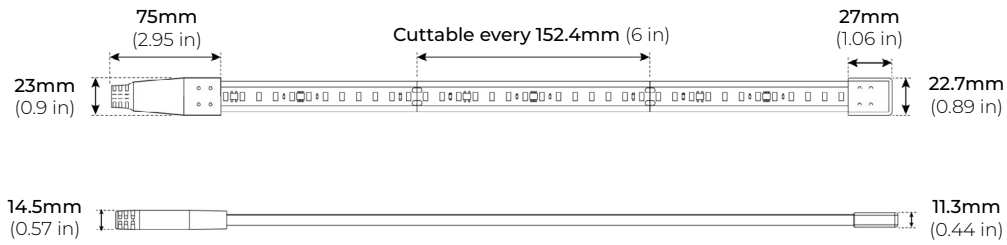

LSG-277V

277V AC LED TAPE LIGHT

DIMENSIONS

COMPATIBLE ACCESSORIES

LSG-PC48
48" PLASTIC CHANNEL