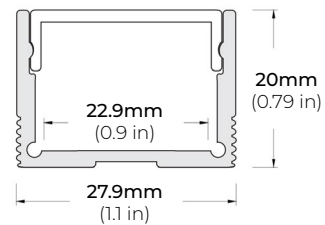

LSG-277V

277V AC LED TAPE LIGHT

Project _____

Location _____

Quote/ Ref # _____

The **LSG-277V** is a dimmable 277V AC outdoor tape light offering the highest quality in direct-connect LED lighting. It can be ordered in custom lengths, in 6 inch increments and comes sealed with an IP67 rating for outdoor or wet installations and applications. This ETL Listed, 277V linear light can reach a maximum length of 150Ft. in a single continuous run.

LUMENS

MODEL	WATTS	30K (LM/FT)	40K (LM/FT)
LSG-30	3W	234	249
LSG-50	5.5W	429	456

MODEL	WATTS	COLOR TEMP	LENGTH	VOLTAGE	POWER FEED
LSG	30 3W	24K 2400K	'XX per Ft. *1 = Custom length per FT. (cuttable every 6")	277 277 Volts	HWC36 36" Hardwire Power Feed Cable
		27K 2700K			HWC72 72" Hardwire Power Feed Cable
	30K 3000K	HWC120 120" Hardwire Power Feed Cable			
	35K 3500K	HWC240 240" Hardwire Power Feed Cable			
	40K 4000K	HWC-CUS Custom Length Wire			
	50K 5000K				
	65K 6500K				

LSG-277V

277V AC LED TAPE LIGHT

DIMENSIONS

COMPATIBLE ACCESSORIES

LSG-PC48
48" PLASTIC CHANNEL

MOUNTING CHANNEL & FROSTED LENS

LSG-ALP130-49
49" ALUMINUM CHANNEL

LSG-ALP130-84
84" ALUMINUM CHANNEL

LSG-ALP130-98
98" ALUMINUM CHANNEL

LSG-ALP130-EC
END CAP
* SET OF 2 INCLUDED WITH EVERY PROFILE

LSG-ALP130-CL
MOUNTING CLIP
* 2PCS INCLUDED WITH EVERY PROFILE

MOUNTING CLIP

LSG-MC
MOUNTING CLIP