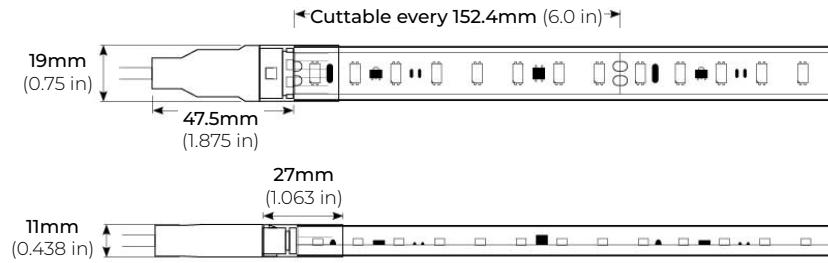

## 2W 120V AC PLUG IN LED TAPE LIGHT

Project \_\_\_\_\_

Location \_\_\_\_\_

Quote/ Ref # \_\_\_\_\_

The **LSG-20** is a dimmable 120V AC outdoor tape light offering the highest quality in direct-connect LED lighting. It can be ordered in custom lengths, in 6 inch increments and comes sealed with an IP67 rating for outdoor or wet installations and applications. This ETL Listed, 120V linear light can reach a maximum length of 150Ft. in a single continuous run.

### FEATURES

- Line Voltage Linear Light
- 120V AC, No power supply required
- Continuous Run up to 150 Ft.
- Wet and Dry Locations
- 90+ CRI
- Suitable for Indoor/ Outdoor use
- Custom length available every 6 in.
- Dimmable
- ETL Listed

MODEL	COLOR TEMP	LED LENGTH	VOLTAGE	POWER FEED	IP RATING
LSG-20	<b>24K</b> 2400K	<b>50</b> 50 Ft.	<b>120</b> 120 Volts	<b>HWC36</b> 36" Hardwire Power Feed Cable	<b>IP54</b> Indoor/ Damp
	<b>27K</b> 2700K	<b>150</b> 150 Ft.		<b>HWC72</b> 72" Hardwire Power Feed Cable	<b>IP67</b> Outdoor*
	<b>30K</b> 3000K	<b>1XX</b> per Ft.		<b>HWC120</b> 120" Hardwire Power Feed Cable	
	<b>35K</b> 3500K			<b>HWC240</b> 240" Hardwire Power Feed Cable	
	<b>40K</b> 4000K			<b>HWC-CUS</b> Custom Length Wire	
	<b>50K</b> 5000K				
		*1 = Custom length per Ft. (cuttable every 6")			* = Ideal for applications with direct exposure to rain/ water (MADE TO ORDER - Please allow 3 weeks lead time)

### DIMENSIONS