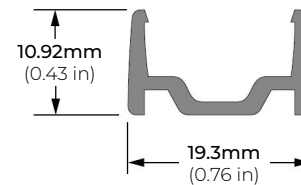

### DIMENSIONS

#### MOUNTING CHANNEL & MOUNTING CLIP

LSG-CN48  
48" ALUMINUM CHANNEL

LSG-CN-CL  
MOUNTING CLIP  
\* INCLUDED WITH LSG-CN48

LSG-CN48

LSG-CN-CL

LSG-PC48  
48" PLASTIC CHANNEL