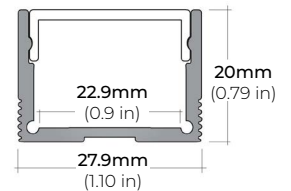

LRB SERIES

HIGH POWER 90 CRI RIGID LED STRIP

DIMENSIONS

COMPATIBLE ALUMINUM PROFILES

SURFACE PROFILES

ALU-DS100

LENGTHS 39" | 78" | 84"
LENS Clear, Frosted
FINISH Silver

ALP-50C (CORNER)

LENGTHS 49" | 84" | 98.5"
LENS Frosted
FINISH White | Black | Silver

ALP-80

LENGTHS 49.25" | 98.5"
LENS Frosted
FINISH Silver

ALP-90

LENGTHS 48" | 96"
LENS Frosted
FINISH Silver

ALP-102

LENGTHS 49" | 98"
LENS Frosted, Black, Asymmetric, Double Asymmetric
FINISH Black | Silver | White

ALP-130

LENGTHS 49" | 84" | 98"
LENS Frosted
FINISH Silver

* For more compatible profiles, visit corelightingusa.com

RECESSED PROFILES

ALP-102R

LENGTHS 49" | 98"
LENS Frosted, Black, Asymmetric, Double Asymmetric
FINISH Silver

PSDL-30W-24V	CLASS 2	6.5" X 3.63" X 1.58"
PSDL-60W-24V	CLASS 2	7.4" X 3.63" X 1.58"
PSDL-96W-24V	CLASS 2	8.67" X 3.67 X 1.62"
PSDL-150W-24V		10.25" X 4.06" X 1.82"
PSDL-192W-24V	CLASS 2	11" X 4" X 1.82"
PSDL-200W-24V		10.25" X 4.06" X 1.82"
PSDL-288W-24V	CLASS 2	11.85" X 4.25" X 1.82"
PSDL-300W-24V		10.25" X 4.06" X 1.82"