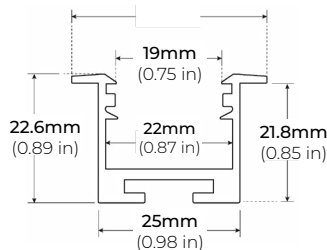

LRB SERIES

HIGH POWER 90 CRI RIGID LED STRIP

DIMENSIONS

COMPATIBLE ALUMINUM PROFILES

SURFACE PROFILES

ALU-DS100

LENGTHS 39" | 78" | 84"
LENS Clear, Frosted
FINISH Silver

ALP-50C (CORNER)

ALP-130

LENGTHS 49" | 84" | 98"
LENS Frosted
FINISH Silver

* For more compatible profiles, visit corelightingusa.com

RECESSED PROFILES

ALP-102R

LENGTHS 49" | 98"
LENS Frosted, Black, Asymmetric, Double Asymmetric
FINISH Silver

PSDL-30W-24V	CLASS 2	6.5" X 3.63" X 1.58"
PSDL-60W-24V	CLASS 2	7.4" X 3.63" X 1.58"
PSDL-96W-24V	CLASS 2	8.67" X 3.67 X 1.62"
PSDL-150W-24V		10.25" X 4.06" X 1.82"
PSDL-192W-24V	CLASS 2	11" X 4" X 1.82"
PSDL-200W-24V		10.25" X 4.06" X 1.82"
PSDL-288W-24V	CLASS 2	11.85" X 4.25" X 1.82"
PSDL-300W-24V		10.25" X 4.06" X 1.82"