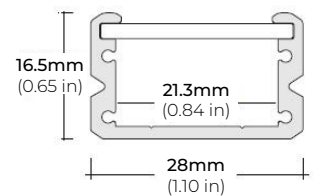

LRB SERIES

HIGH POWER 90 CRI RIGID LED STRIP

DIMENSIONS

COMPATIBLE ALUMINUM PROFILES

SURFACE PROFILES

ALU-DS100

LENGTHS 39" | 78" | 84"
LENS Clear, Frosted
FINISH Silver

ALP-50C (CORNER)

LENGTHS 49" | 84" | 98.5"
LENS Frosted
FINISH White | Black | Silver

ALP-80

LENGTHS 49.25" | 98.5"
LENS Frosted
FINISH Silver

ALP-90

LENGTHS 48" | 96"
LENS Frosted
FINISH Silver

ALP-102

LENGTHS 49" | 98"
LENS Frosted, Black, Asymmetric, Double Asymmetric
FINISH Black | Silver | White

ALP-130

LENGTHS 49" | 84" | 98"
LENS Frosted
FINISH Silver

* For more compatible profiles, visit corelightingusa.com

RECESSED PROFILES

ALP-102R

LENGTHS 49" | 98"
LENS Frosted, Black, Asymmetric, Double Asymmetric
FINISH Silver

PSDL-30W-24V	CLASS 2	6.5" X 3.63" X 1.58"
PSDL-60W-24V	CLASS 2	7.4" X 3.63" X 1.58"
PSDL-96W-24V	CLASS 2	8.67" X 3.67 X 1.62"
PSDL-150W-24V		10.25" X 4.06" X 1.82"
PSDL-192W-24V	CLASS 2	11" X 4" X 1.82"
PSDL-200W-24V		10.25" X 4.06" X 1.82"
PSDL-288W-24V	CLASS 2	11.85" X 4.25" X 1.82"
PSDL-300W-24V		10.25" X 4.06" X 1.82"