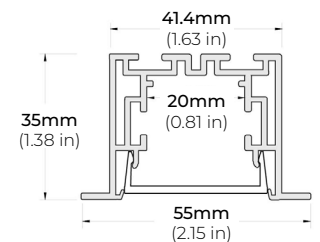

* For more compatible profiles, visit corelightingusa.com