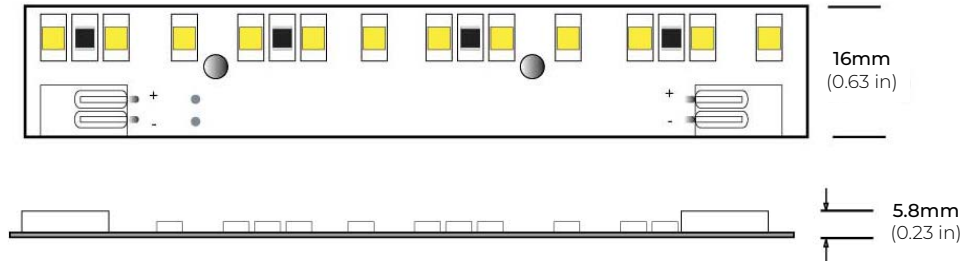

LRB SERIES

HIGH POWER 90 CRI RIGID LED STRIP

Project _____

Location _____

Quote/ Ref # _____

LRB SERIES is an extremely versatile solution to a wide variety of lighting needs and applications. This indoor rated rigid LED strip delivers 12 Watts and 870 Lumens per foot. Available in 6", 12" , 24" and in 3 CCT options: 30K, 40K and 50K. Comes with a 3M adhesive backing for an easy install (just peel-off and attach to installation surface). CA Title 24 JA8 compliant.

SPECIFICATIONS

INPUT VOLTAGE	24V DC
POWER CONSUMPTION	12W per Ft.
LUMEN OUTPUT	870 Lumens per Ft.
EFFICACY	96 Lm/W
CRI	90+
COLOR TEMPERATURE	30K/ 40K/ 50K
DIMMING	MLV, ELV, 0-10V and TRIAC
MAXIMUM RUN LENGTH	Linkable up to 12 Ft.
CUTTABLE	No
BINNING	1.5-Step MacAdam Elipse
OPERATING TEMPERATURE	-40°F (-40°C) to +140°F (+60°C)
BEAM ANGLE	120°
RATING	Indoor
CERTIFICATIONS	UL Listed, California TITLE JA8
LUMEN MAINTENANCE	50,000 Hrs.

MODEL	LED LENGTH	COLOR TEMP	VOLTAGE	PROFILE
LRB	1106 6 in (6W)	30K 3000K	24 24V DC	See Page 2 for compatible profiles.
	1112 12 in (12W)	40K 4000K		
	1124 24 in (24W)	50K 5000K		

* Custom color finishes require powder coating. Allow 7 days leads time.

LRB SERIES

HIGH POWER 90 CRI RIGID LED STRIP

DIMENSIONS

COMPATIBLE ALUMINUM PROFILES

SURFACE PROFILES

ALU-DS100

LENGTHS 39" | 78" | 84"
LENS Clear, Frosted
FINISH Silver

ALP-50C (CORNER)