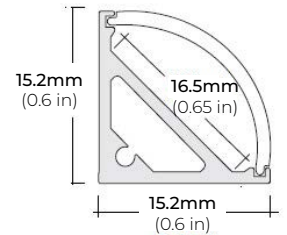

LRB SERIES

HIGH POWER 90 CRI RIGID LED STRIP

DIMENSIONS

COMPATIBLE ALUMINUM PROFILES

SURFACE PROFILES

ALU-DS100

LENGTHS 39" | 78" | 84"
LENS Clear, Frosted
FINISH Silver

ALP-50C (CORNER)

LENGTHS 49" | 84" | 98.5"
LENS Frosted
FINISH White | Black | Silver

ALP-80

LENGTHS 49.25" | 98.5"
LENS Frosted
FINISH Silver

ALP-90

LENGTHS 48" | 96"
LENS Frosted
FINISH Silver

ALP-102

LENGTHS 49" | 98"
LENS Frosted, Black, Asymmetric, Double Asymmetric
FINISH Black | Silver | White

ALP-130

LENGTHS 49" | 84" | 98"
LENS Frosted
FINISH Silver

* For more compatible profiles, visit corelightingusa.com

RECESSED PROFILES

ALP-102R

LENGTHS 49" | 98"
LENS Frosted, Black, Asymmetric, Double Asymmetric
FINISH Silver

PSDL-30W-24V	CLASS 2	6.5" X 3.63" X 1.58"
PSDL-60W-24V	CLASS 2	7.4" X 3.63" X 1.58"
PSDL-96W-24V	CLASS 2	8.67" X 3.67 X 1.62"
PSDL-150W-24V		10.25" X 4.06" X 1.82"
PSDL-192W-24V	CLASS 2	11" X 4" X 1.82"
PSDL-200W-24V		10.25" X 4.06" X 1.82"
PSDL-288W-24V	CLASS 2	11.85" X 4.25" X 1.82"
PSDL-300W-24V		10.25" X 4.06" X 1.82"