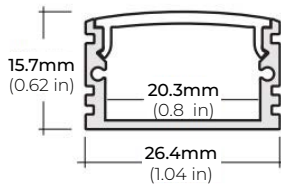

MODEL	LED LENGTH	COLOR TEMP	VOLTAGE	PROFILE
LRB	1106 6 in (6W)	30K 3000K	24 24V DC	See Page 2 for compatible profiles.
	1112 12 in (12W)	40K 4000K		
	1124 24 in (24W)	50K 5000K		

* Custom color finishes require powder coating. Allow 7 days leads time.

LRB SERIES

HIGH POWER 90 CRI RIGID LED STRIP

DIMENSIONS

COMPATIBLE ALUMINUM PROFILES

SURFACE PROFILES

ALU-DS100

LENGTHS 39" | 78" | 84"
LENS Clear, Frosted
FINISH Silver

ALP-50C (CORNER)

LENGTHS 49" | 84" | 98.5"
LENS Frosted
FINISH White | Black | Silver

ALP-80

LENGTHS 49.25" | 98.5"
LENS Frosted
FINISH Silver

ALP-90

LENGTHS 48" | 96"
LENS Frosted
FINISH Silver

ALP-102

LENGTHS 49" | 98"
LENS Frosted, Black, Asymmetric, Double Asymmetric
FINISH Black | Silver | White

PSDL-30W-24V	CLASS 2	6.5" X 3.63" X 1.58"
PSDL-60W-24V	CLASS 2	7.4" X 3.63" X 1.58"
PSDL-96W-24V	CLASS 2	8.67" X 3.67 X 1.62"
PSDL-150W-24V		10.25" X 4.06" X 1.82"
PSDL-192W-24V	CLASS 2	11" X 4" X 1.82"
PSDL-200W-24V		10.25" X 4.06" X 1.82"
PSDL-288W-24V	CLASS 2	11.85" X 4.25" X 1.82"
PSDL-300W-24V		10.25" X 4.06" X 1.82"