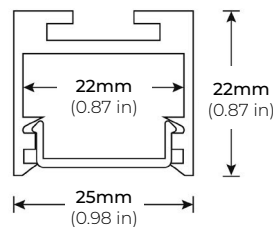

LRB SERIES

HIGH POWER 90 CRI RIGID LED STRIP

DIMENSIONS

COMPATIBLE ALUMINUM PROFILES

SURFACE PROFILES

ALU-DS100

LENGTHS 39" | 78" | 84"
LENS Clear, Frosted
FINISH Silver

ALP-50C (CORNER)

LENGTHS 49" | 84" | 98.5"
LENS Frosted
FINISH White | Black | Silver

ALP-80

LENGTHS 49.25" | 98.5"
LENS Frosted
FINISH Silver

ALP-90

LENGTHS 48" | 96"
LENS Frosted
FINISH Silver

ALP-102

LENGTHS 49" | 98"
LENS Frosted, Black, Asymmetric, Double Asymmetric
FINISH Black | Silver | White

ALP-130

LENGTHS 49" | 84" | 98"
LENS Frosted
FINISH Silver

* For more compatible profiles, visit corelightingusa.com

RECESSED PROFILES

ALP-102R

LENGTHS 49" | 98"
LENS Frosted, Black, Asymmetric, Double Asymmetric
FINISH Silver

PSDL-30W-24V	CLASS 2	6.5" X 3.63" X 1.58"
PSDL-60W-24V	CLASS 2	7.4" X 3.63" X 1.58"
PSDL-96W-24V	CLASS 2	8.67" X 3.67 X 1.62"
PSDL-150W-24V		10.25" X 4.06" X 1.82"
PSDL-192W-24V	CLASS 2	11" X 4" X 1.82"
PSDL-200W-24V		10.25" X 4.06" X 1.82"
PSDL-288W-24V	CLASS 2	11.85" X 4.25" X 1.82"
PSDL-300W-24V		10.25" X 4.06" X 1.82"