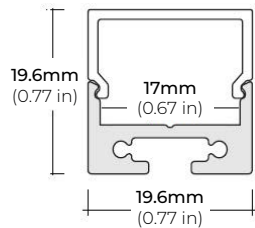

MODEL	LED LENGTH	COLOR TEMP	VOLTAGE	PROFILE
LRB	1106 6 in (6W)	30K 3000K	24 24V DC	See Page 2 for compatible profiles.
	1112 12 in (12W)	40K 4000K		
	1124 24 in (24W)	50K 5000K		

* Custom color finishes require powder coating. Allow 7 days leads time.

LRB SERIES

HIGH POWER 90 CRI RIGID LED STRIP

DIMENSIONS

COMPATIBLE ALUMINUM PROFILES

SURFACE PROFILES

ALU-DS100

LENGTHS 39" | 78" | 84"
LENS Clear, Frosted
FINISH Silver

ALP-50C (CORNER)

LENGTHS 49" | 84" | 98.5"
LENS Frosted
FINISH White | Black | Silver

ALP-80

LENGTHS 49.25" | 98.5"
LENS Frosted
FINISH Silver

ALP-90

LENGTHS 48" | 96"
LENS Frosted
FINISH Silver

ALP-102

LENGTHS 49" | 98"
LENS Frosted, Black, Asymmetric, Double Asymmetric
FINISH Black | Silver | White

PSDL-30W-24V	CLASS 2	6.5" X 3.63" X 1.58"
PSDL-60W-24V	CLASS 2	7.4" X 3.63" X 1.58"
PSDL-96W-24V	CLASS 2	8.67" X 3.67 X 1.62"
PSDL-150W-24V		10.25" X 4.06" X 1.82"
PSDL-192W-24V	CLASS 2	11" X 4" X 1.82"
PSDL-200W-24V		10.25" X 4.06" X 1.82"
PSDL-288W-24V	CLASS 2	11.85" X 4.25" X 1.82"
PSDL-300W-24V		10.25" X 4.06" X 1.82"