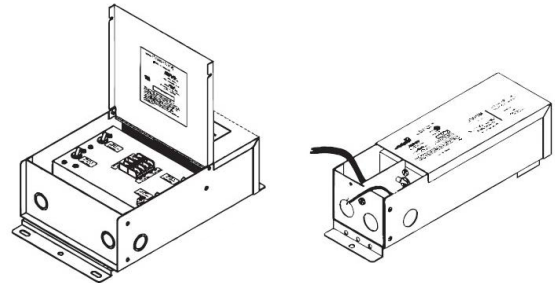

PSDH SERIES HIGH PERFORMANCE MAGNETIC LOW VOLTAGE (MLV)

PSDH-48W-24V	CLASS 2	11.25" X 3.38" X 3.38"
PSDH-96W-24V	CLASS 2	11.25" X 3.38" X 3.37"
PSDH-288W-24V	CLASS 2	14.25" X 8.43" X 4.43"