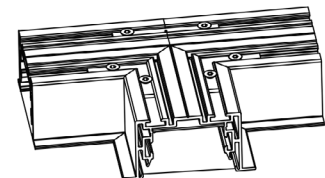

* SOLD SEPARATELY

ALP-RE N TYPE CLIP

* SOLD SEPARATELY

ALP-230RN

RECESSED MOUNT LED PROFILE

OPTIONAL ACCESSORIES (CONTINUED)

ALP-230RN-L90N
L CONNECTOR (INSIDE)
* SOLD SEPARATELY

ALP-230RN-L90W
L CONNECTOR (OUTSIDE)
* SOLD SEPARATELY

ALP-230RN-L90
L CONNECTOR (SIDE)
* SOLD SEPARATELY

ALP-230RN-T90
T CONNECTOR
* SOLD SEPARATELY

ALP-230RN-X90
X CONNECTOR
* SOLD SEPARATELY