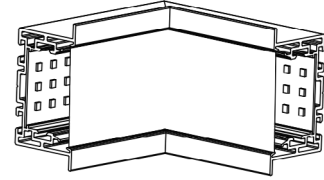

* SOLD SEPARATELY

ALP-RE N TYPE CLIP

* SOLD SEPARATELY

ALP-230RN

RECESSED MOUNT LED PROFILE

OPTIONAL ACCESSORIES (CONTINUED)

ALP-230RN-L90N
L CONNECTOR (INSIDE)
* SOLD SEPARATELY

ALP-230RN-L90W
L CONNECTOR (OUTSIDE)
* SOLD SEPARATELY

ALP-230RN-L90
L CONNECTOR (SIDE)
* SOLD SEPARATELY

ALP-230RN-T90
T CONNECTOR
* SOLD SEPARATELY

ALP-230RN-X90
X CONNECTOR
* SOLD SEPARATELY