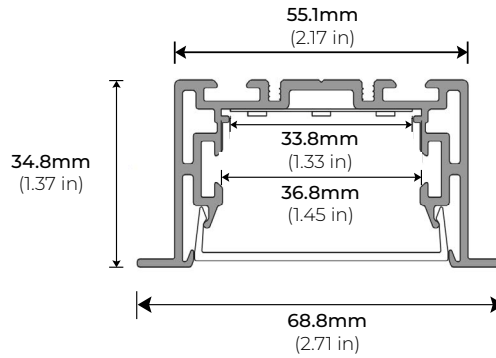

ALP-230RN

RECESSED MOUNT LED PROFILE

DIMENSIONS

COMPATIBLE ACCESSORIES

ALP-230RN-EC END CAP

* 2 INCLUDED WITH EVERY CHANNEL

ALP-RB BUTTERFLY CLIP

* 4 INCLUDED WITH EVERY CHANNEL

OPTIONAL ACCESSORIES

ALP-SC EXTENSION COUPLING

* SOLD SEPARATELY

ALP-RE N TYPE CLIP

* SOLD SEPARATELY