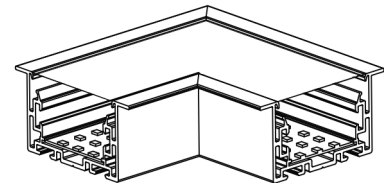

* SOLD SEPARATELY

ALP-RE N TYPE CLIP

* SOLD SEPARATELY

ALP-230RN

RECESSED MOUNT LED PROFILE

OPTIONAL ACCESSORIES (CONTINUED)

ALP-230RN-L90N
L CONNECTOR (INSIDE)
* SOLD SEPARATELY

ALP-230RN-L90W
L CONNECTOR (OUTSIDE)
* SOLD SEPARATELY

ALP-230RN-L90
L CONNECTOR (SIDE)
* SOLD SEPARATELY

ALP-230RN-T90
T CONNECTOR
* SOLD SEPARATELY

ALP-230RN-X90
X CONNECTOR
* SOLD SEPARATELY