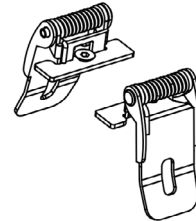

FEATURES

- Customizable
- Optional T, L, and X connectors for corners and angles
- Compatible with LED strips up to 33mm (1.3") wide
- Durable, military grade aluminum
- Protects LED systems from dust and other elements
- Suitable for recessed installations and applications

DIMENSIONS

COMPATIBLE ACCESSORIES

ALP-230RN-EC END CAP

* 2 INCLUDED WITH EVERY CHANNEL

ALP-RB BUTTERFLY CLIP

* 4 INCLUDED WITH EVERY CHANNEL

OPTIONAL ACCESSORIES

ALP-SC EXTENSION COUPLING

* SOLD SEPARATELY

ALP-RE N TYPE CLIP

* SOLD SEPARATELY

ALP-230RN

RECESSED MOUNT LED PROFILE

OPTIONAL ACCESSORIES (CONTINUED)

ALP-230RN-L90N
L CONNECTOR (INSIDE)
* SOLD SEPARATELY

ALP-230RN-L90W
L CONNECTOR (OUTSIDE)
* SOLD SEPARATELY

ALP-230RN-L90
L CONNECTOR (SIDE)
* SOLD SEPARATELY

ALP-230RN-T90
T CONNECTOR
* SOLD SEPARATELY

ALP-230RN-X90
X CONNECTOR
* SOLD SEPARATELY