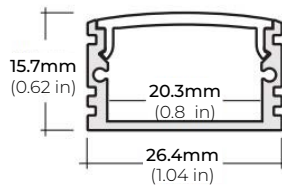

LSMW-50HF

5.0W HIGH-OUTPUT OUTDOOR FLEXIBLE LED STRIP

DIMENSIONS

COMPATIBLE ALUMINUM PROFILES

SURFACE PROFILES

ALU-DS100

LENGTHS 39" | 78" | 84"
LENS Clear, Frosted
FINISH Silver

ALP-50C (CORNER)

LENGTHS 48" | 84" | 98"
LENS Frosted
FINISH White | Black | Silver

ALP-70

LENGTHS 49" | 84" | 98"
LENS Frosted
FINISH White | Black | Silver

ALP-80

LENGTHS 49" | 98"
LENS Frosted
FINISH White | Black | Silver

ALP-90

LENGTHS 48" | 96"
LENS Frosted
FINISH Black | Silver

ALP-102

LENGTHS 49" | 98"
LENS Frosted, Black, Asymmetric, Double Asymmetric
FINISH White | Black | Silver

ALP-130

LENGTHS 49" | 84" | 98"
LENS Frosted
FINISH Black | Silver

ALP-140

LENGTHS 48" | 98"
LENS Frosted
FINISH Silver

* For more compatible profiles, visit corelightingusa.com

RECESSED PROFILES

ALP-20R

LENGTHS 49" | 98"
LENS Frosted
FINISH White | Black | Silver

ALP-60R

LENGTHS 49" | 84" | 98"
LENS Frosted
FINISH White | Black | Silver

* For more compatible profiles, visit corelightingusa.com