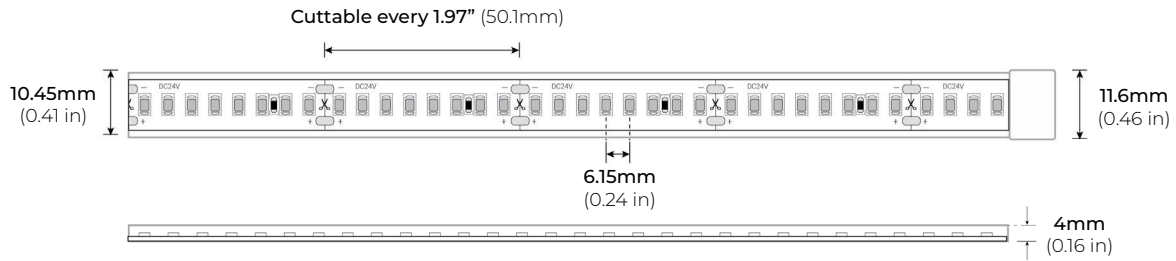

### SPECIFICATIONS

INPUT VOLTAGE	24V DC
POWER CONSUMPTION	5W/Ft.
NO. OF LEDS	64 LEDs per Ft.
LUMEN OUTPUT	596 Lm/Ft. (30K)
CRI	95+
COLOR TEMPERATURE	27K / 30K / 35K / 40K
DIMMING	MLV, ELV, 0-10 and TRIAC
MAXIMUM RUN LENGTH	20 Ft.
CUTTABLE	Every 1.97 in (50.1mm)
BINNING	1.5 Step Macadam Elipse
OPERATING TEMPERATURE	-40°F (-40°C) ~ +140°F (+60°C)
BEAM ANGLE	120°
IP RATING	IP65 wet location (outdoor)
CERTIFICATIONS	UL Listed, TITLE 24 JA8
LUMEN MAINTENANCE	50,000 Hrs.

### LUMENS

CCT	LM/ FT	CRI	R9	R13
2700K	547	96	95	97
3000K	596	97	94	99
3500K	614	96	98	97
4000K	617	96	98	98

\*Approved for closet / storage space installation per NEC 410.16(A)(3) and 410.16(C)(5)

MODEL	COLOR TEMP	LENGTH	VOLTAGE	PROFILE
LSMW50HF	<b>27K</b> 2700K	<b>16</b> 16 Ft.	<b>24</b> 24V DC	See Page 2 for compatible profiles.
	<b>30K</b> 3000K	<b>32</b> 32 Ft.		
	<b>35K</b> 3500K	<b>1XX</b> per Ft.		
	<b>40K</b> 4000K			
		*1 = Custom length per FT. (Cuttable every 1.97")		* Custom color finishes require powder coating. Allow 7 days leads time.

### DIMENSIONS