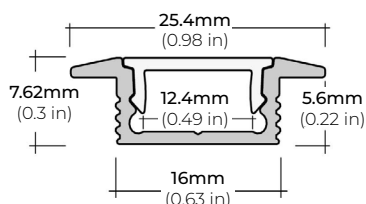

RECESSED PROFILES

ALP-20R

LENGTHS 49" | 98"
LENS Frosted
FINISH White | Black | Silver