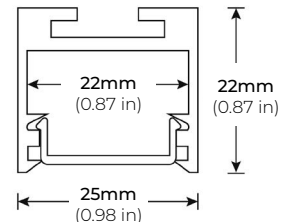

LSMW-50HF

5.0W HIGH-OUTPUT OUTDOOR FLEXIBLE LED STRIP

DIMENSIONS

COMPATIBLE ALUMINUM PROFILES

SURFACE PROFILES

ALU-DS100

LENGTHS 39" | 78" | 84"
LENS Clear, Frosted
FINISH Silver

ALP-50C (CORNER)

LENGTHS 48" | 84" | 98"
LENS Frosted
FINISH White | Black | Silver

ALP-70

LENGTHS 49" | 84" | 98"
LENS Frosted
FINISH White | Black | Silver

ALP-80

LENGTHS 49" | 98"
LENS Frosted
FINISH White | Black | Silver

ALP-90

LENGTHS 48" | 96"
LENS Frosted
FINISH Black | Silver

ALP-102

LENGTHS 49" | 98"
LENS Frosted, Black, Asymmetric, Double Asymmetric
FINISH White | Black | Silver

ALP-130

LENGTHS 49" | 84" | 98"
LENS Frosted
FINISH Black | Silver

ALP-140

LENGTHS 48" | 98"
LENS Frosted
FINISH Silver

* For more compatible profiles, visit corelightingusa.com

RECESSED PROFILES

ALP-20R

LENGTHS 49" | 98"
LENS Frosted
FINISH White | Black | Silver

ALP-60R

LENGTHS 49" | 84" | 98"
LENS Frosted
FINISH White | Black | Silver

* For more compatible profiles, visit corelightingusa.com