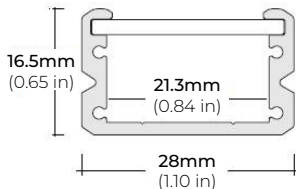

ALP-90

LENGTHS 48" | 96"
LENS Frosted
FINISH Black | Silver

ALP-102

LENGTHS 49" | 98"
LENS Frosted, Black, Asymmetric, Double Asymmetric
FINISH White | Black | Silver