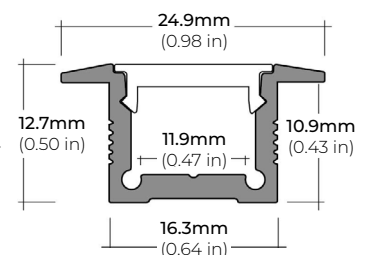

ALP-60R

LENGTHS 49" | 84" | 98"
LENS Frosted
FINISH White | Black | Silver