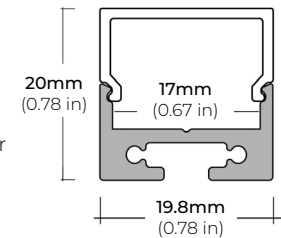

ALP-80

LENGTHS 49" | 98"
LENS Frosted
FINISH White | Black | Silver