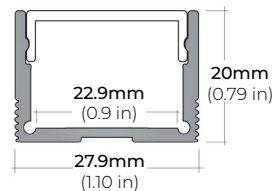

### DIMENSIONS

##### ALP-80

LENGTHS 49" | 98"  
LENS Frosted  
FINISH White | Black | Silver

##### ALP-90

LENGTHS 48" | 96"  
LENS Frosted  
FINISH Black | Silver

##### ALP-130

LENGTHS 49" | 84" | 98"  
LENS Frosted  
FINISH Black | Silver