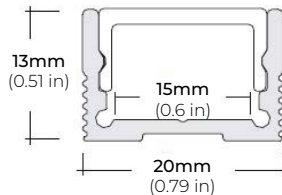

ALP-70

LENGTHS 49" | 84" | 98"
LENS Frosted
FINISH White | Black | Silver