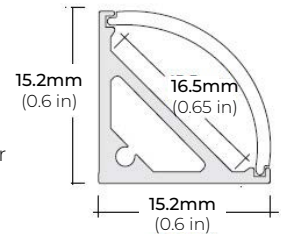

### DIMENSIONS

#### SURFACE PROFILES

##### ALU-DS100

LENGTHS 39" | 78" | 84"  
LENS Clear, Frosted  
FINISH Silver

##### ALP-50C (CORNER)

LENGTHS 48" | 84" | 98"  
LENS Frosted  
FINISH White | Black | Silver