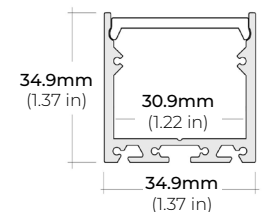

* For more compatible profiles, visit corelightingusa.com