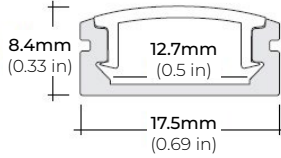

LSM-75HF

7.0W HIGH-OUTPUT INDOOR FLEXIBLE LED STRIP

COMPATIBLE ALUMINUM PROFILES

SURFACE PROFILES

ALU-SF

LENGTHS 39" | 78" | 84" | 98"
LENS Clear, Frosted
FINISH Black | Silver

ALU-DS100

LENGTHS 39" | 78" | 84"
LENS Clear, Frosted
FINISH Silver