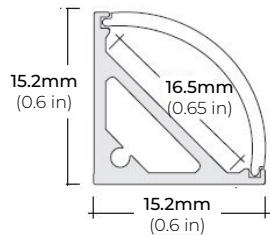

ALP-50C (CORNER)

LENGTHS 48" | 84" | 98"
LENS Frosted
FINISH Black | Silver