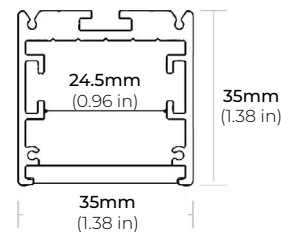

ALP-150LX

LENGTHS 49" | 98"
LENS Frosted
FINISH White | Black

ALP-160

LENGTHS 49" | 98"
LENS Frosted
FINISH Silver