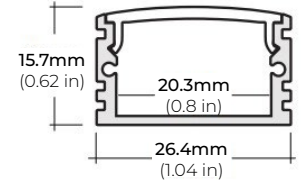

LSM-75HF

7.0W HIGH-OUTPUT INDOOR FLEXIBLE LED STRIP

COMPATIBLE ALUMINUM PROFILES

SURFACE PROFILES

ALU-SF

LENGTHS 39" | 78" | 84" | 98"
LENS Clear, Frosted
FINISH Black | Silver

ALU-DS100

LENGTHS 39" | 78" | 84"
LENS Clear, Frosted
FINISH Silver

ALP-50C (CORNER)

LENGTHS 48" | 84" | 98"
LENS Frosted
FINISH Black | Silver

ALP-70

LENGTHS 49" | 84" | 98"
LENS Frosted
FINISH Black | Silver

ALP-80

LENGTHS 49" | 98"
LENS Frosted
FINISH Silver

ALP-102

LENGTHS 49" | 98"
LENS Frosted, Black, Asymmetric, Double Asymmetric
FINISH Black | Silver | White

ALP-130

LENGTHS 49" | 84" | 98"
LENS Frosted
FINISH Silver

ALP-140

LENGTHS 48" | 98"
LENS Frosted
FINISH Silver

ALP-150LX

LENGTHS 49" | 98"
LENS Frosted
FINISH White | Black

ALP-160

LENGTHS 49" | 98"
LENS Frosted
FINISH Silver

* For more compatible profiles, visit corelightingusa.com

RECESSED PROFILES

ALP-20R

LENGTHS 49" | 98"
LENS Frosted
FINISH White | Black | Silver

ALP-70R

LENGTHS 49" | 98"
LENS Frosted
FINISH Black | Silver

* For more compatible profiles, visit corelightingusa.com