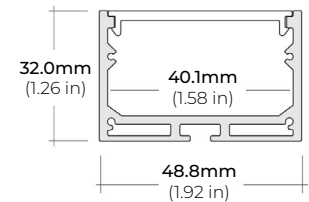

* For more compatible profiles, visit corelightingusa.com