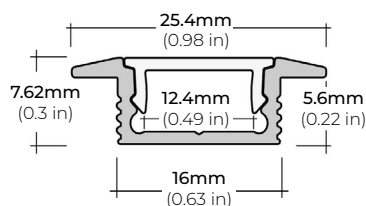

RECESSED PROFILES

ALP-20R

LENGTHS 49" | 98"
LENS Frosted
FINISH White | Black | Silver

ALP-70R

LENGTHS 49" | 98"
LENS Frosted
FINISH Black | Silver