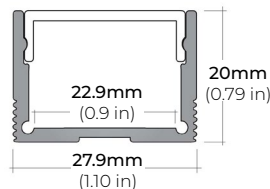

ALP-130

LENGTHS 49" | 84" | 98"
LENS Frosted
FINISH Silver

ALP-140

LENGTHS 48" | 98"
LENS Frosted
FINISH Silver