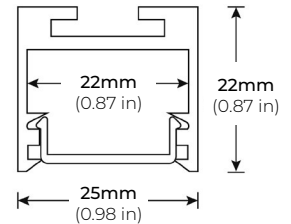

LSM-75HF

7.0W HIGH-OUTPUT INDOOR FLEXIBLE LED STRIP

COMPATIBLE ALUMINUM PROFILES

SURFACE PROFILES

ALU-SF

LENGTHS 39" | 78" | 84" | 98"
LENS Clear, Frosted
FINISH Black | Silver

ALU-DS100

LENGTHS 39" | 78" | 84"
LENS Clear, Frosted
FINISH Silver

ALP-50C (CORNER)

LENGTHS 48" | 84" | 98"
LENS Frosted
FINISH Black | Silver

ALP-70

LENGTHS 49" | 84" | 98"
LENS Frosted
FINISH Black | Silver

ALP-80

LENGTHS 49" | 98"
LENS Frosted
FINISH Silver

ALP-102

LENGTHS 49" | 98"
LENS Frosted, Black, Asymmetric, Double Asymmetric
FINISH Black | Silver | White

ALP-130

LENGTHS 49" | 84" | 98"
LENS Frosted
FINISH Silver

ALP-140

LENGTHS 48" | 98"
LENS Frosted
FINISH Silver

ALP-150LX

LENGTHS 49" | 98"
LENS Frosted
FINISH White | Black

ALP-160

LENGTHS 49" | 98"
LENS Frosted
FINISH Silver

* For more compatible profiles, visit corelightingusa.com

RECESSED PROFILES

ALP-20R

LENGTHS 49" | 98"
LENS Frosted
FINISH White | Black | Silver

ALP-70R

LENGTHS 49" | 98"
LENS Frosted
FINISH Black | Silver

* For more compatible profiles, visit corelightingusa.com