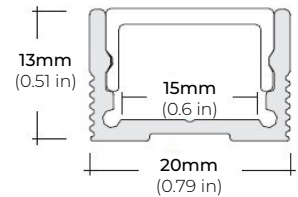

ALP-70

LENGTHS 49" | 84" | 98"
LENS Frosted
FINISH Black | Silver