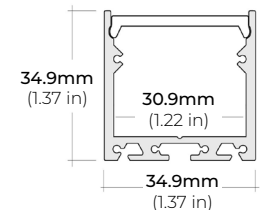

LSM-75HF

7.0W HIGH-OUTPUT INDOOR FLEXIBLE LED STRIP

COMPATIBLE ALUMINUM PROFILES

SURFACE PROFILES

ALU-SF

LENGTHS 39" | 78" | 84" | 98"
LENS Clear, Frosted
FINISH Black | Silver

ALU-DS100

LENGTHS 39" | 78" | 84"
LENS Clear, Frosted
FINISH Silver

ALP-50C (CORNER)

LENGTHS 48" | 84" | 98"
LENS Frosted
FINISH Black | Silver

ALP-70

LENGTHS 49" | 84" | 98"
LENS Frosted
FINISH Black | Silver

ALP-80

LENGTHS 49" | 98"
LENS Frosted
FINISH Silver

ALP-102

LENGTHS 49" | 98"
LENS Frosted, Black, Asymmetric, Double Asymmetric
FINISH Black | Silver | White

ALP-130

LENGTHS 49" | 84" | 98"
LENS Frosted
FINISH Silver

ALP-140

LENGTHS 48" | 98"
LENS Frosted
FINISH Silver

ALP-150LX

LENGTHS 49" | 98"
LENS Frosted
FINISH White | Black

ALP-160

LENGTHS 49" | 98"
LENS Frosted
FINISH Silver

* For more compatible profiles, visit corelightingusa.com

RECESSED PROFILES

ALP-20R

LENGTHS 49" | 98"
LENS Frosted
FINISH White | Black | Silver

ALP-70R

LENGTHS 49" | 98"
LENS Frosted
FINISH Black | Silver

* For more compatible profiles, visit corelightingusa.com