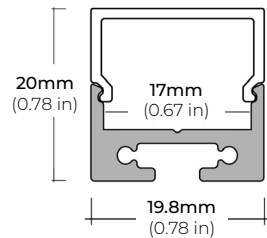

ALP-80

LENGTHS 49" | 98"
LENS Frosted
FINISH Silver

ALP-102

LENGTHS 49" | 98"
LENS Frosted, Black, Asymmetric, Double Asymmetric
FINISH Black | Silver | White