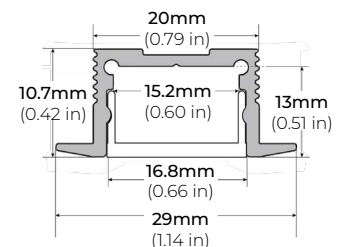

* For more compatible profiles, visit corelightingusa.com