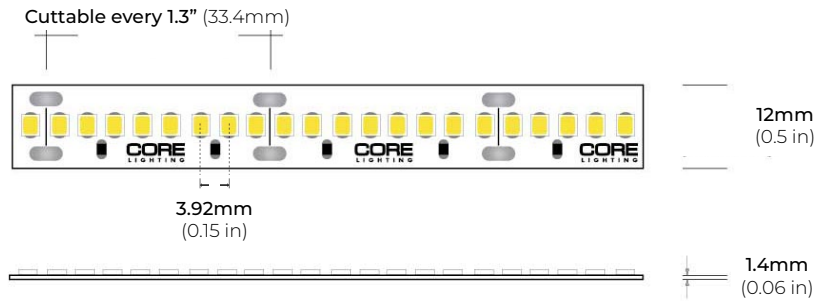

## 7.0W HIGH-OUTPUT INDOOR FLEXIBLE LED STRIP

Project \_\_\_\_\_

Location \_\_\_\_\_

Quote/ Ref # \_\_\_\_\_

**LSM-75HF** High Output Flexible LED strip is designed to produce more than 830 Lumens at 7.0 Watts per foot. This field cuttable LED strip features a low profile design that allows it to be attached almost anywhere. It is suitable for most common lighting applications. The LSM-75HF produces a 120° light beam spread and is available in different color temperatures to fit your specific needs. UL listed

### SPECIFICATIONS

INPUT VOLTAGE	24V DC
POWER CONSUMPTION	7W/Ft.
NO. OF LEDS	72 LEDs per Ft.
LUMEN OUTPUT	830 Lm/Ft. (35K)
CRI	95+
COLOR TEMPERATURE	27K / 30K / 35K / 40K / 50K
DIMMING	MLV, ELV, 0-10 and TRIAC
MAXIMUM RUN LENGTH	20 Ft.
CUTTABLE	Every 1.31 in (33.4mm)
BINNING	1.5 Step Macadam Elipse
OPERATING TEMPERATURE	-40°F (-40°C) ~ +140°F (+60°C)
BEAM ANGLE	120°
IP RATING	IP45 dry location (Indoor)
CERTIFICATIONS	UL Listed, TITLE 24 JA8
LUMEN MAINTENANCE	50,000 Hrs.

### LUMENS

CCT	LM/ FT	CRI	R9	R13
2700K	770	96	96	97
3000K	802	97	95	98
3500K	830	96	98	97
4000K	865	97	98	98

\*Approved for closet / storage space installation per NEC 410.16(A)(3) and 410.16(C)(5)

MODEL	COLOR TEMP	LENGTH	VOLTAGE	PROFILE
LSM75HF	<b>27K</b> 2700K	<b>16</b> 16 Ft.	<b>24</b> 24V DC	See Page 3 for compatible profiles.
	<b>30K</b> 3000K	<b>100</b> 100 Ft.		
	<b>35K</b> 3500K	<b>1XX</b> per Ft.		
	<b>40K</b> 4000K			
	<b>50K</b> 5000K			
		*1 = Custom length per FT. (Cuttable every 1.31")		* Custom color finishes require powder coating. Allow 7 days leads time.

### DIMENSIONS