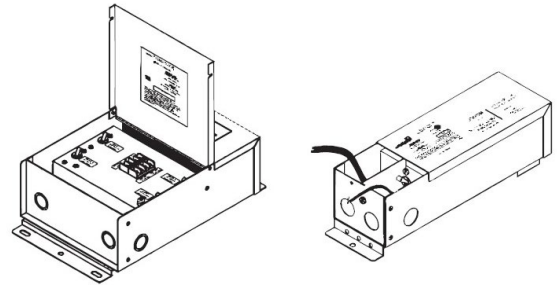

PSDH SERIES HIGH PERFORMANCE MAGNETIC LOW VOLTAGE (MLV)

PSDH-48W-24V	CLASS 2	11.25" X 3.37" X 3.25"
PSDH-96W-24V	CLASS 2	11.25" X 3.37" X 3.25"
PSDH-288W-24V	CLASS 2	14.25" X 8.43" X 4.43"