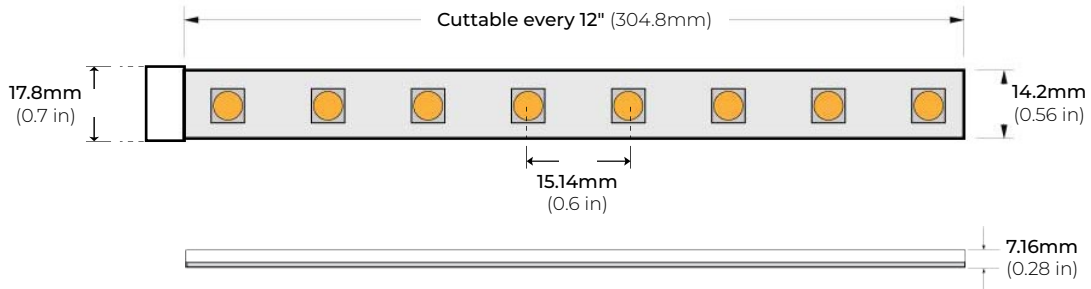

LSH-50N SERIES

4.4W 120V OUTDOOR FLEXIBLE LED STRIP

Project _____
Location _____
Quote/ Ref # _____

LSH-50N is a dimmable flexible LED strip capable of delivering up to 275 Lumens of light output per foot. These flexible LED lights is cuttable every 12", and produces a 120° light beam spread. These strips are great for common commercial and residential lighting applications such as under cabinet and cove lighting, shelf and display lighting, interior signage, exhibit lighting and more. Flux LED series are bright eco-friendly LED strips.

SPECIFICATIONS

INPUT VOLTAGE	120V DC
POWER CONSUMPTION	4.4W/Ft.
NO. OF LEDS	19 LEDs per Ft.
LUMEN OUTPUT	275 Lm/ Ft.
CRI	95+
COLOR TEMPERATURE	30K/ BL
DIMMING	Compatible with CL Dimmers
MAXIMUM RUN LENGTH	150 Ft.
CUTTABLE	Every 12 in (304.8mm)
BINNING	1.5 Step Macadam Elipse
OPERATING TEMPERATURE	-40°F(-40°C)~+140°F(+60°C)
BEAM ANGLE	120°
IP RATING	IP65 wet location (outdoor)
CERTIFICATIONS	UL Listed, TITLE 24 JA8
LUMEN MAINTENANCE	50,000 Hrs

MODEL	COLOR TEMP	LENGTH	VOLTAGE
LSH50N	30K 3000K	50 50 Ft.	120 120V DC
	BL Blue	150 150 Ft.	
		*1 = Custom length per FT. (Cuttable every 12")	

LSH-50N SERIES

4.4W 120V OUTDOOR FLEXIBLE LED STRIP

DIMENSIONS