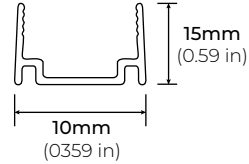

LSH-50N SERIES

4.4W 120V OUTDOOR FLEXIBLE LED STRIP

DIMENSIONS

COMPATIBLE ACCESSORIES

LSH50N-AC2
2" ALUMINUM CHANNEL

LSH50N-AC36
36" ALUMINUM CHANNEL

LSH50N-PC36
36" PLASTIC CHANNEL

LSH50N-PC39
39" PLASTIC CHANNEL

LSH50N-CL
CLEAR MOUNTING CLIPS
*1 PAIR INCLUDED

LSH50N-MC
SEAMLESS CONNECTOR

LINK EXTENSION CABLE

LSH50N-LNK2
2" LINK CABLE

LSH50N-LNK8
8" LINK CABLE

POWER CABLE

LSH50N-PCA60
60" POWER FEED CABLE WITH END CAP