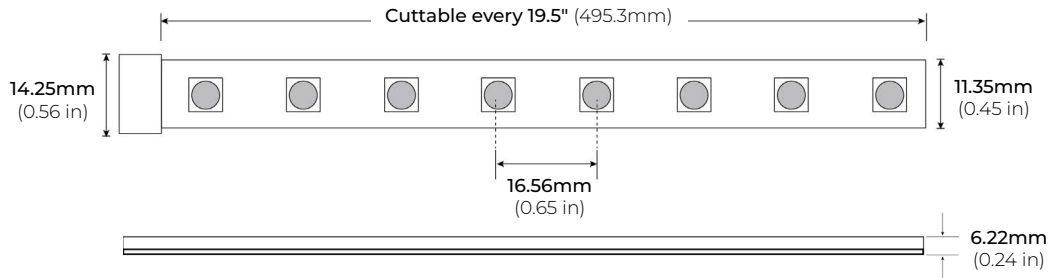

LSH-20N

2.0W 120V OUTDOOR FLEXIBLE LED STRIP

DIMENSIONS

COMPATIBLE ACCESSORIES

LSH20N-AC2
2" ALUMINUM CHANNEL

LSH20N-AC36
36" ALUMINUM CHANNEL

LSH20N-PC36
36" PLASTIC CHANNEL

LSH20N-PC39
39" PLASTIC CHANNEL

LSH20N-CL
CLEAR MOUNTING CLIPS
*1 PAIR INCLUDED

LSH20N-MC
SEAMLESS CONNECTOR

LINK EXTENSION CABLE

LSH20N-LNK2
2" LINK CABLE

LSH20N-LNK8
8" LINK CABLE

POWER CABLE

LSH20N-PCA60
60" POWER FEED CABLE WITH END CAP