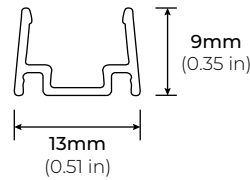

SPECIFICATIONS

INPUT VOLTAGE	120V DC
POWER CONSUMPTION	2W/Ft.
NO. OF LEDS	19 LEDs per Ft.
LUMEN OUTPUT	147 Lm/Ft. (40K)
CRI	95+
COLOR TEMPERATURE	30K / 40K
DIMMING	Compatible with CL Dimmers
MAXIMUM RUN LENGTH	150 Ft.
CUTTABLE	Every 19.5 in (495.3mm)
BINNING	1.5 Step Macadam Elipse
OPERATING TEMPERATURE	-40°F (-40°C) ~ 140°F (60°C)
BEAM ANGLE	120°
IP RATING	IP65 wet location (outdoor)
CERTIFICATIONS	UL Listed, TITLE 24 JA8
LUMEN MAINTENANCE	50,000 Hrs

MODEL	COLOR TEMP	LENGTH	VOLTAGE
LSH20N	WW Warm White 3000K	50 50 Ft.	120 120V DC
	CW Cool White 4000K	150 150 Ft.	
	1'PF Per Ft.		
		*1 = Custom length per FT. (Cuttable every 19.5")	

LSH-20N

2.0W 120V OUTDOOR FLEXIBLE LED STRIP

DIMENSIONS

COMPATIBLE ACCESSORIES

LSH20N-AC2
2" ALUMINUM CHANNEL

LSH20N-AC36
36" ALUMINUM CHANNEL

LSH20N-PC36
36" PLASTIC CHANNEL

LSH20N-PC39
39" PLASTIC CHANNEL

LSH20N-CL
CLEAR MOUNTING CLIPS
*1 PAIR INCLUDED