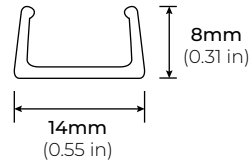

SPECIFICATIONS

INPUT VOLTAGE	120V DC
POWER CONSUMPTION	2W/Ft.
NO. OF LEDS	19 LEDs per Ft.
LUMEN OUTPUT	147 Lm/Ft. (40K)
CRI	95+
COLOR TEMPERATURE	30K / 40K
DIMMING	Compatible with CL Dimmers
MAXIMUM RUN LENGTH	150 Ft.
CUTTABLE	Every 19.5 in (495.3mm)
BINNING	1.5 Step Macadam Elipse
OPERATING TEMPERATURE	-40°F (-40°C) ~ 140°F (60°C)
BEAM ANGLE	120°
IP RATING	IP65 wet location (outdoor)
CERTIFICATIONS	UL Listed, TITLE 24 JA8
LUMEN MAINTENANCE	50,000 Hrs

MODEL	COLOR TEMP	LENGTH	VOLTAGE
LSH20N	WW Warm White 3000K	50 50 Ft.	120 120V DC
	CW Cool White 4000K	150 150 Ft.	
	1'PF Per Ft.		
		*1 = Custom length per FT. (Cuttable every 19.5")	

LSH-20N

2.0W 120V OUTDOOR FLEXIBLE LED STRIP

DIMENSIONS

COMPATIBLE ACCESSORIES

LSH20N-AC2
2" ALUMINUM CHANNEL

LSH20N-AC36
36" ALUMINUM CHANNEL

LSH20N-PC36
36" PLASTIC CHANNEL

LSH20N-PC39
39" PLASTIC CHANNEL

LSH20N-CL
CLEAR MOUNTING CLIPS
*1 PAIR INCLUDED