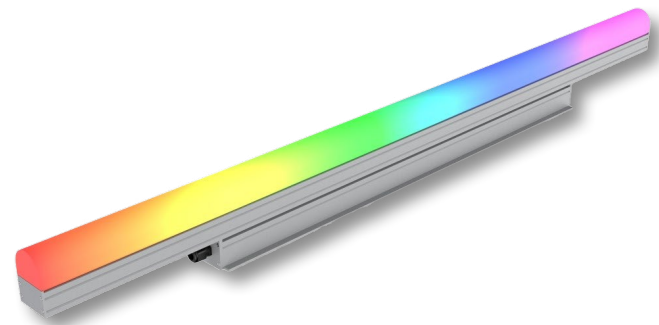

# LINEAR-PIXEL BAR

## 120V-277V INDOOR/ OUTDOOR ACCENT LIGHT

Project \_\_\_\_\_

Location \_\_\_\_\_

Quote/ Ref # \_\_\_\_\_

The **Linear Pixel Bar** is a powerful 120V LED linear luminaire ideal for media facades and delineation of largescale structures such as bridges and towers. IP66-rated for outdoor applications, the Linear Pixel Bar's acrylic square or rounded diffuser lenses produce perfectly uniform and saturated light that can be controlled with up to 12 inch resolution for dynamic shows and monochrome video effects.

### SPECIFICATIONS

INPUT VOLTAGE	120V-277V
POWER CONSUMPTION	8W per Ft.
LEDS PER FIXTURE	12 LEDs (24") 18 LEDs (36") 24 LEDs (48")
PIXELS	Addressable Every 2 in./ 4 in./ Single
LUMEN OUTPUT	Up to 265 Lm/ Ft. (Square Lens) Up to 260 Lm/ Ft. (Round Lens)
BEAM ANGLE	140° x 110° (Square Lens) 180° x 110° (Round Lens)
COLOR TEMPERATURE	RGB+18K/ RGB+27K/ RGB+30K/ RGB+40K/ RGB+65K
DIMMING/ CONTROL	DMX
MAXIMUM RUN LENGTH	20 Ft. (2" Increment Fixture Control) 40 Ft. (4" Increment Fixture Control) 100 Ft. (Single DMX Fixture Control)
IP RATING	IP66 Wet Location Rated
AMBIENT TEMPERATURE	-4°F (-20°C) to +122°F (+50°C)
LUMEN MAINTENANCE	50,000 Hrs.
CERTIFICATIONS	UL Listed
WARRANTY	5 years

### FEATURES

- 120V-277V
- 8W per Ft
- 265 Lumens per Ft.
- DMX Control
- IP66 Wet Location
- UL Listed

MODEL	CONTROL	LENGTH	COLOR TEMP	MOUNTING	LENS	FINISH
LPX120	<b>STD</b> Single Address	<b>24</b> 23.62 in.	<b>RGBW18K</b> RGB + 1800K	<b>*FMB</b> Fixed Mounting	<b>SQ</b> Square	<b>WH</b> White
	<b>2PX</b> 2 in. Pixel	<b>36</b> 35.43 in.	<b>RGBW27K</b> RGB + 2700K	<b>AM</b> Adjustable Mounting	<b>RN</b> Round	<b>BK</b> Black
	<b>4PX</b> 4 in. Pixel	<b>48</b> 47.24 in.	<b>RGBW30K</b> RGB + 3000K			<b>GR</b> Grey
			<b>RGBW40K</b> RGB + 4000K			
			<b>RGBW65K</b> RGB + 6500K			
				*Standard Mounting		