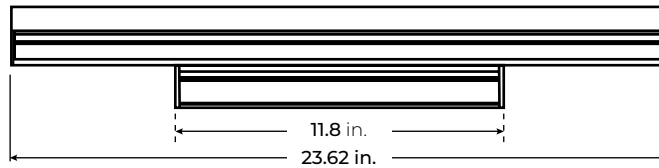

### SPECIFICATIONS

INPUT VOLTAGE	120V-277V
POWER CONSUMPTION	8W per Ft.
LEDS PER FIXTURE	12 LEDs (24") 18 LEDs (36") 24 LEDs (48")
PIXELS	Addressable Every 2 in./ 4 in./ Single
LUMEN OUTPUT	Up to 265 Lm/ Ft. (Square Lens) Up to 260 Lm/ Ft. (Round Lens)
BEAM ANGLE	140° x 110° (Square Lens) 180° x 110° (Round Lens)
COLOR TEMPERATURE	RGB+18K/ RGB+27K/ RGB+30K/ RGB+40K/ RGB+65K
DIMMING/ CONTROL	DMX
MAXIMUM RUN LENGTH	20 Ft. (2" Increment Fixture Control) 40 Ft. (4" Increment Fixture Control) 100 Ft. (Single DMX Fixture Control)
IP RATING	IP66 Wet Location Rated
AMBIENT TEMPERATURE	-4°F (-20°C) to +122°F (+50°C)
LUMEN MAINTENANCE	50,000 Hrs.
CERTIFICATIONS	UL Listed
WARRANTY	5 years

## DIMENSIONS

SQUARE LENS

ROUND LENS

LPX120-24

LPX120-36

LPX120-48