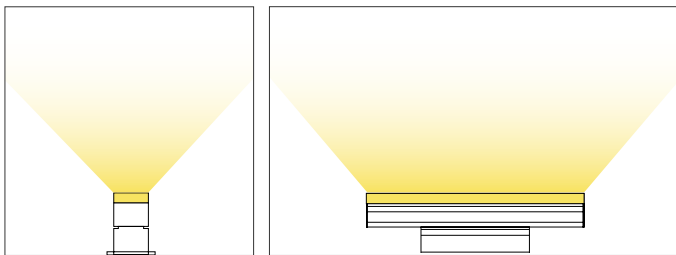

## 120V-277V INDOOR/ OUTDOOR ACCENT LIGHT

Project \_\_\_\_\_

Location \_\_\_\_\_

Quote/ Ref # \_\_\_\_\_

The **Linear Pixel Bar** is a powerful 120V LED linear luminaire ideal for media facades and delineation of largescale structures such as bridges and towers. IP66-rated for outdoor applications, the Linear Pixel Bar's acrylic square or rounded diffuser lenses produce perfectly uniform and saturated light that can be controlled with up to 12 inch resolution for dynamic shows and monochrome video effects.

## DIMENSIONS

SQUARE LENS

ROUND LENS

LPX120-24

LPX120-36

LPX120-48

## OPTICS

SQUARE LENS

140° x 110°

ROUND LENS

180° x 110°