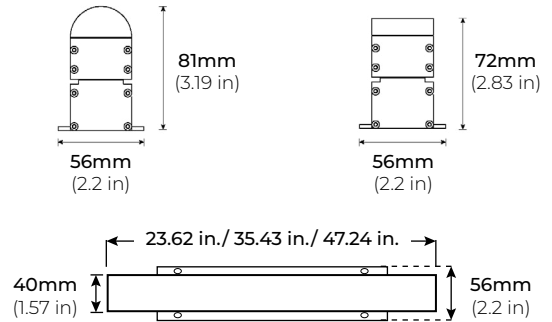

LINEAR-PIXEL BAR

120V-277V INDOOR/ OUTDOOR ACCENT LIGHT

MOUNTING OPTIONS

LPX120-FMB
FIXED MOUNTING
*Standard Mounting