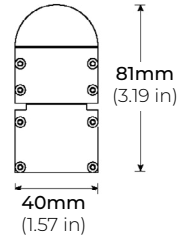

### SPECIFICATIONS

INPUT VOLTAGE	120V-277V
POWER CONSUMPTION	8W per Ft.
LEDS PER FIXTURE	12 LEDs (24") 18 LEDs (36") 24 LEDs (48")
PIXELS	Addressable Every 2 in./ 4 in./ Single
LUMEN OUTPUT	Up to 265 Lm/ Ft. (Square Lens) Up to 260 Lm/ Ft. (Round Lens)
BEAM ANGLE	140° x 110° (Square Lens) 180° x 110° (Round Lens)
COLOR TEMPERATURE	RGB+18K/ RGB+27K/ RGB+30K/ RGB+40K/ RGB+65K
DIMMING/ CONTROL	DMX
MAXIMUM RUN LENGTH	20 Ft. (2" Increment Fixture Control) 40 Ft. (4" Increment Fixture Control) 100 Ft. (Single DMX Fixture Control)
IP RATING	IP66 Wet Location Rated
AMBIENT TEMPERATURE	-4°F (-20°C) to +122°F (+50°C)
LUMEN MAINTENANCE	50,000 Hrs.
CERTIFICATIONS	UL Listed
WARRANTY	5 years

### FEATURES

- 120V-277V
- 8W per Ft
- 265 Lumens per Ft.
- DMX Control
- IP66 Wet Location
- UL Listed

MODEL	CONTROL	LENGTH	COLOR TEMP	MOUNTING	LENS	FINISH
LPX120	<b>STD</b> Single Address	<b>24</b> 23.62 in.	<b>RGBW18K</b> RGB + 1800K	<b>*FMB</b> Fixed Mounting	<b>SQ</b> Square	<b>WH</b> White
	<b>2PX</b> 2 in. Pixel	<b>36</b> 35.43 in.	<b>RGBW27K</b> RGB + 2700K	<b>AM</b> Adjustable Mounting	<b>RN</b> Round	<b>BK</b> Black
	<b>4PX</b> 4 in. Pixel	<b>48</b> 47.24 in.	<b>RGBW30K</b> RGB + 3000K			<b>GR</b> Grey
			<b>RGBW40K</b> RGB + 4000K			
			<b>RGBW65K</b> RGB + 6500K			
				*Standard Mounting		

## DIMENSIONS

SQUARE LENS

ROUND LENS

LPX120-24

LPX120-36

LPX120-48

## OPTICS

SQUARE LENS

140° x 110°

ROUND LENS

180° x 110°