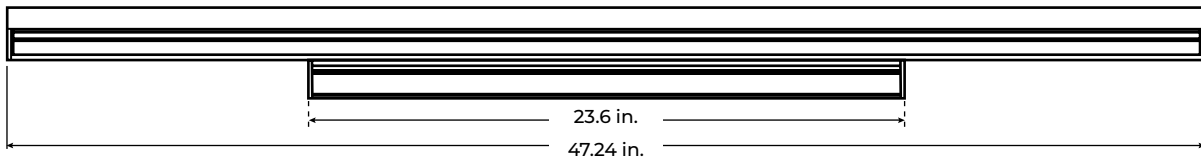

## DIMENSIONS

SQUARE LENS

ROUND LENS

LPX120-24

LPX120-36

LPX120-48

## OPTICS

SQUARE LENS

140° x 110°

ROUND LENS

180° x 110°