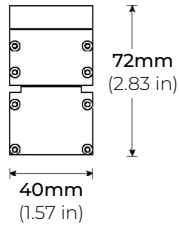

### SPECIFICATIONS

INPUT VOLTAGE	120V-277V
POWER CONSUMPTION	8W per Ft.
LEDS PER FIXTURE	12 LEDs (24") 18 LEDs (36") 24 LEDs (48")
PIXELS	Addressable Every 2 in./ 4 in./ Single
LUMEN OUTPUT	Up to 265 Lm/ Ft. (Square Lens) Up to 260 Lm/ Ft. (Round Lens)
BEAM ANGLE	140° x 110° (Square Lens) 180° x 110° (Round Lens)
COLOR TEMPERATURE	RGB+18K/ RGB+27K/ RGB+30K/ RGB+40K/ RGB+65K
DIMMING/ CONTROL	DMX
MAXIMUM RUN LENGTH	20 Ft. (2" Increment Fixture Control) 40 Ft. (4" Increment Fixture Control) 100 Ft. (Single DMX Fixture Control)
IP RATING	IP66 Wet Location Rated
AMBIENT TEMPERATURE	-4°F (-20°C) to +122°F (+50°C)
LUMEN MAINTENANCE	50,000 Hrs.
CERTIFICATIONS	UL Listed
WARRANTY	5 years

### FEATURES

- 120V-277V
- 8W per Ft
- 265 Lumens per Ft.
- DMX Control
- IP66 Wet Location
- UL Listed

MODEL	CONTROL	LENGTH	COLOR TEMP	MOUNTING	LENS	FINISH
LPX120	<b>STD</b> Single Address	<b>24</b> 23.62 in.	<b>RGBW18K</b> RGB + 1800K	<b>*FMB</b> Fixed Mounting	<b>SQ</b> Square	<b>WH</b> White
	<b>2PX</b> 2 in. Pixel	<b>36</b> 35.43 in.	<b>RGBW27K</b> RGB + 2700K	<b>AM</b> Adjustable Mounting	<b>RN</b> Round	<b>BK</b> Black
	<b>4PX</b> 4 in. Pixel	<b>48</b> 47.24 in.	<b>RGBW30K</b> RGB + 3000K			<b>GR</b> Grey
			<b>RGBW40K</b> RGB + 4000K			
			<b>RGBW65K</b> RGB + 6500K			
				*Standard Mounting		

## DIMENSIONS

SQUARE LENS

ROUND LENS

LPX120-24

LPX120-36

LPX120-48

## OPTICS

SQUARE LENS

140° x 110°

ROUND LENS

180° x 110°