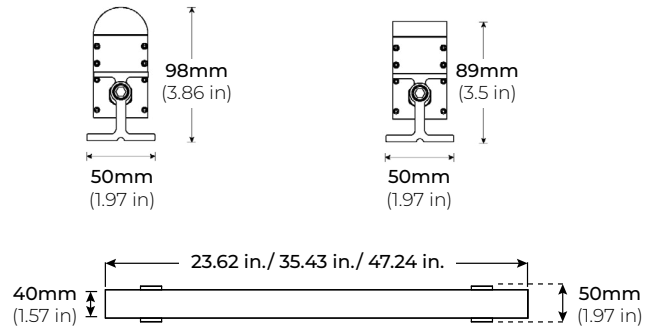

LPX120-AM
ADJUSTABLE MOUNTING