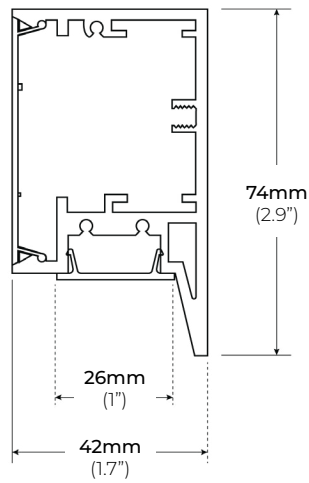

SPECIFICATIONS

INPUT VOLTAGE	24V
POWER CONSUMPTION	4W/ 5.5W/ 7W
LUMEN OUTPUT	704 Lm/ Ft. (30K)
BEAM ANGLE	180°
COLOR TEMPERATURE	27K/ 30K/ 35K/ 40K/ 50K/ 65K
MAX RUN	Linkable up to 32 ft.
CRI	90
DIMMING	ELV, 0-10V, DALI and DMX
HOUSING	Extruded Aluminum
AMBIENT TEMPERATURE ENVIRONMENT	-4° (-20°C) to 122° (50°C) Dry/ Damp Locations
CERTIFICATIONS	UL Listed
LUMEN MAINTENANCE	50,000 Hrs.
WARRANTY	5-Year Limited

CORA DIRECT

DIRECT LINEAR LED WALL MOUNT

DIMENSIONS

LIGHT DISTRIBUTION