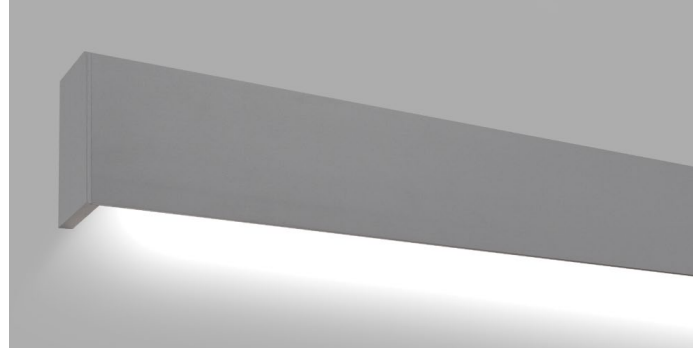

CORA DIRECT

DIRECT LINEAR LED WALL MOUNT

Project _____

Location _____

Quote/ Ref # _____

CORA DIRECT is an architectural LED luminaire, offered in three lumen output options up to 704 lumens per foot, and frosted lens to eliminate any hotspots for a uniform beam of light. Manufactured from extruded aluminum with three standard powder-coated color options makes this low profile luminaire ideal for retail, office, school or commercial applications.

SPECIFICATIONS

INPUT VOLTAGE	24V
POWER CONSUMPTION	4W/ 5.5W/ 7W
LUMEN OUTPUT	704 Lm/ Ft. (30K)
BEAM ANGLE	180°
COLOR TEMPERATURE	27K/ 30K/ 35K/ 40K/ 50K/ 65K
MAX RUN	Linkable up to 32 ft.
CRI	90
DIMMING	ELV, 0-10V, DALI and DMX
HOUSING	Extruded Aluminum
AMBIENT TEMPERATURE ENVIRONMENT	-4° (-20°C) to 122° (50°C) Dry/ Damp Locations
CERTIFICATIONS	UL Listed
LUMEN MAINTENANCE	50,000 Hrs.
WARRANTY	5-Year Limited

CORA DIRECT

DIRECT LINEAR LED WALL MOUNT

DIMENSIONS

LIGHT DISTRIBUTION