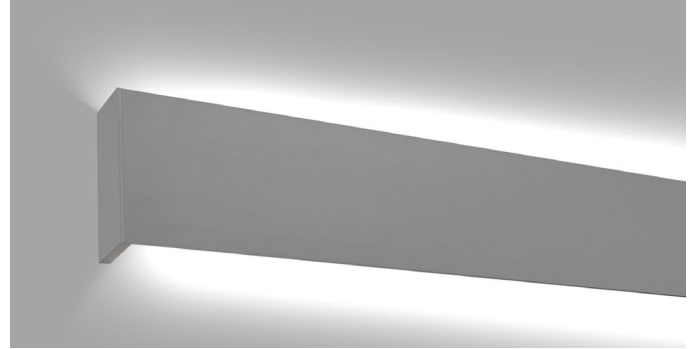

CORA DIRECT/INDIRECT

DIRECT/INDIRECT LINEAR LED WALL MOUNT

Project _____

Location _____

Quote/ Ref # _____

CORA DIRECT/INDIRECT is an architectural LED luminaire with direct/indirect light distributions. Offered in three lumen output options up to 704 lumens per foot, and frosted lens to eliminate any hotspots for a uniform beam of light. Manufactured from extruded aluminum with three standard powder-coated color options makes this low profile luminaire ideal for retail, office, school or commercial applications.

SPECIFICATIONS

INPUT VOLTAGE	24V
POWER CONSUMPTION	4W/ 5.5W/ 7W
LUMEN OUTPUT	704 Lm/ Ft. (30K)
BEAM ANGLE	180° (Downlight) 180° (Uplight)
COLOR TEMPERATURE	27K/ 30K/ 35K/ 40K/ 50K/ 65K
MAX RUN	Linkable up to 32 ft.
CRI	90
DIMMING	ELV, 0-10V, DALI and DMX
HOUSING	Extruded Aluminum
AMBIENT TEMPERATURE	-4° (-20°C) to 122° (50°C)
ENVIRONMENT	Dry/ Damp Locations
CERTIFICATIONS	UL Listed
LUMEN MAINTENANCE	50,000 Hrs.
WARRANTY	5-Year Limited

CORA DIRECT/INDIRECT

DIRECT/INDIRECT LINEAR LED WALL MOUNT

DIMENSIONS

LIGHT DISTRIBUTION