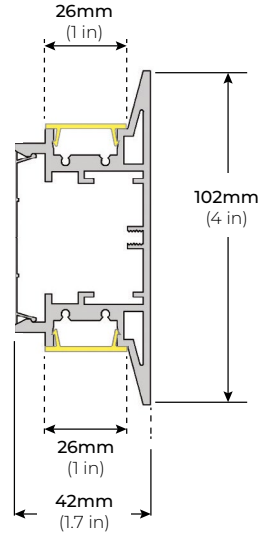

SPECIFICATIONS

INPUT VOLTAGE	24V
POWER CONSUMPTION	4W/ 5.5W/ 7W
LUMEN OUTPUT	704 Lm/ Ft. (30K)
BEAM ANGLE	180° (Downlight) 180° (Uplight)
COLOR TEMPERATURE	27K/ 30K/ 35K/ 40K/ 50K/ 65K
MAX RUN	Linkable up to 32 ft.
CRI	90
DIMMING	ELV, 0-10V, DALI and DMX
HOUSING	Extruded Aluminum
AMBIENT TEMPERATURE	-4° (-20°C) to 122° (50°C)
ENVIRONMENT	Dry/ Damp Locations
CERTIFICATIONS	UL Listed
LUMEN MAINTENANCE	50,000 Hrs.
WARRANTY	5-Year Limited

CORA DIRECT/INDIRECT

DIRECT/INDIRECT LINEAR LED WALL MOUNT

DIMENSIONS

LIGHT DISTRIBUTION