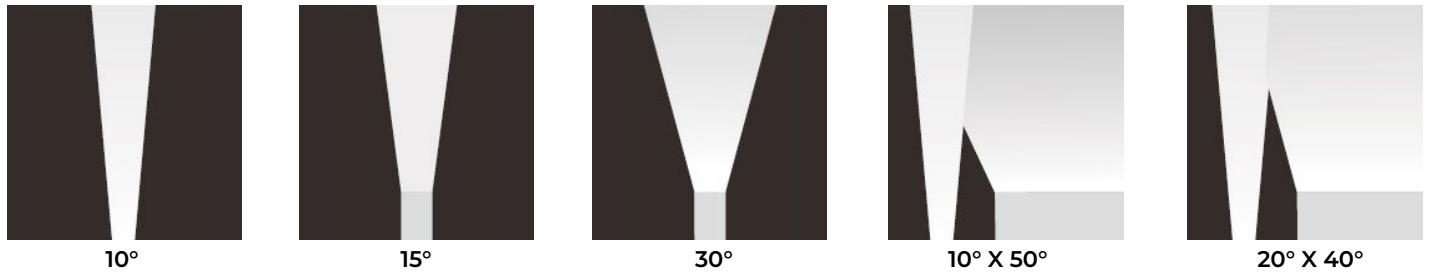

ARTIC SERIES

MINI WALL WASHER

DIMENSIONS

OPTICS

ACCESSORIES

FLV FLAT LOUVRE

* Product ships with Flat Louvre unless specified

ALV ASYMMETRIC LOUVRE