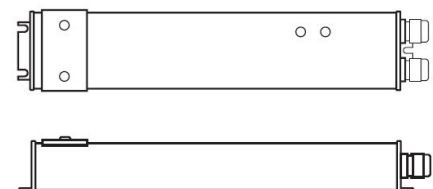

PSDE SERIES 0-10V DIMMING W/ JUNCTION BOX

PSDE-60W-24V-010-JB	CLASS 2	12.1" X 2.36" X 1.4"
PSDE-96W-24V-010-JB	CLASS 2	12.1" X 2.36" X 1.4"