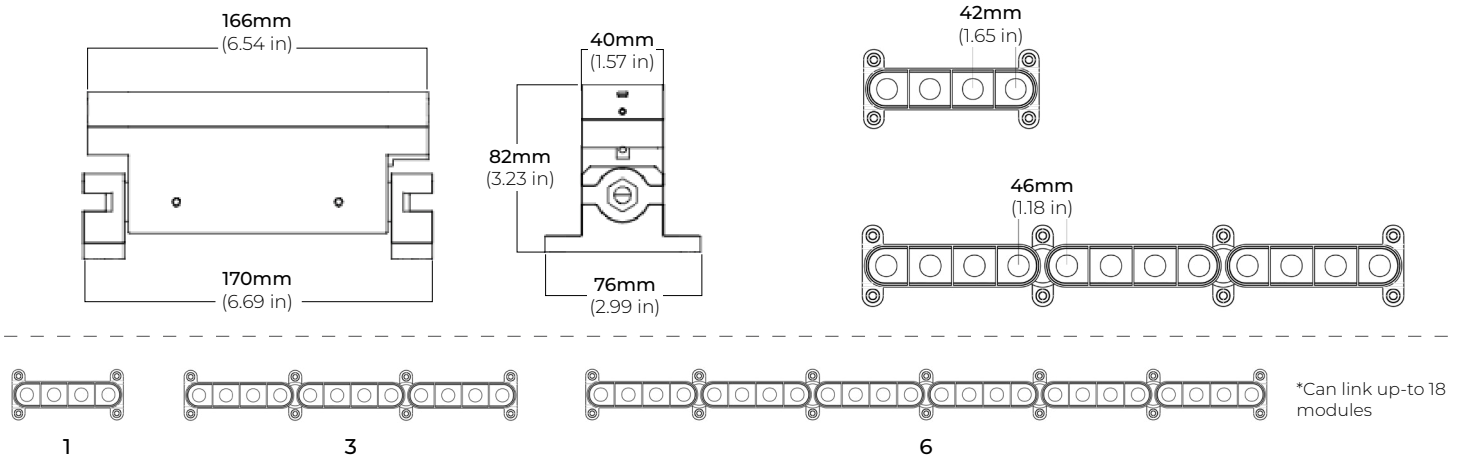

### SPECIFICATIONS

POWER CONSUMPTION	7W per 6.6 in per module
LUMEN OUTPUT	498 Lumens (30K)
CONTROL	0-10V, DALI
CRI	90+
COLOR TEMPERATURE	27K/ 30K/ 40K/ 50K
MAXIMUM RUN LENGTH	Linkable up to 18 individual modules
OPERATING VOLTAGE	24V DC
OPERATING FREQUENCY	50/ 60 Hz
STORAGE TEMPERATURE	-30°C to 60°C
OPERATING TEMPERATURE	-40°C to 60°C
BEAM ANGLE OPTIONS	10°/ 15°/ 30°/ 10° X 50°/ 20° X 40°
IP RATING	IP67 Outdoor/ Wet Location
LUMEN MAINTENANCE	50,000 Hrs.

### DIMENSIONS