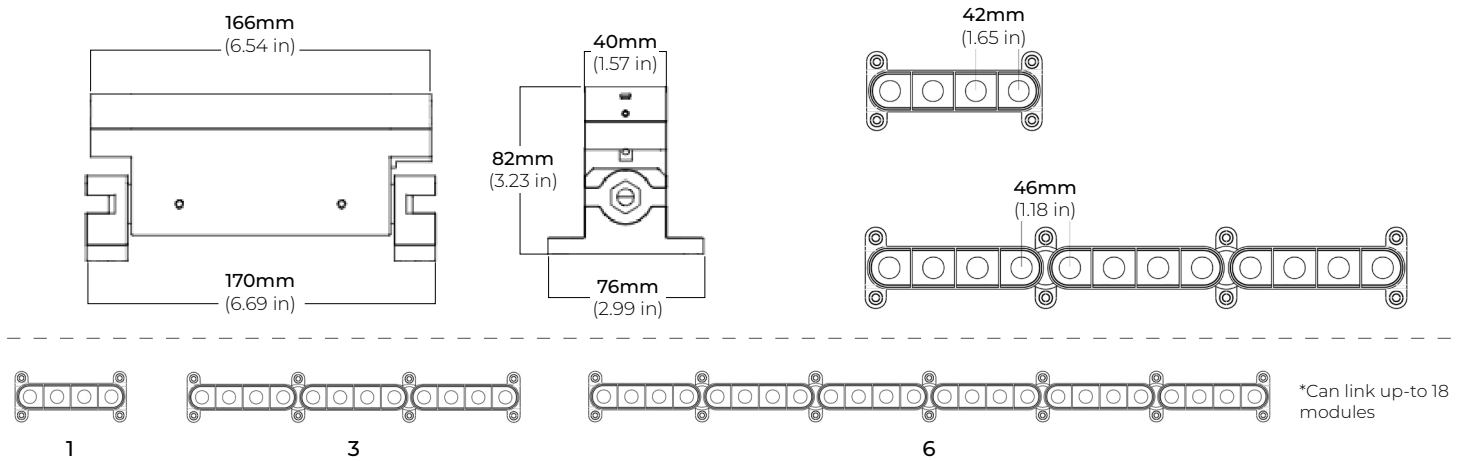

ARTIC RGB/W

MINI RGB/ RGBW WALL WASHER

DIMENSIONS