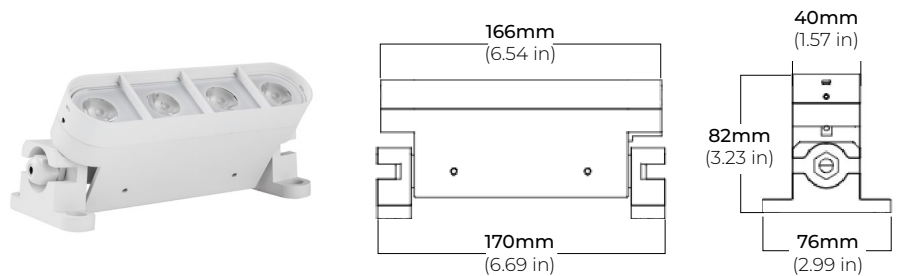

SPECIFICATIONS

POWER CONSUMPTION	7W per 6.6 in per module
LUMEN OUTPUT	140 Lumens/ module (RGB) 240 Lumens/ module (RGBW)
CONTROL	DMX
CRI	90+
COLOR TEMPERATURE	RGB30K/ RGB40K/ RGB50K
MAXIMUM RUN LENGTH	Linkable up to 18 individual modules
OPERATING VOLTAGE	24V DC
OPERATING FREQUENCY	50/ 60 Hz
STORAGE TEMPERATURE	-30°C to 60°C
OPERATING TEMPERATURE	-40°C to 60°C
BEAM ANGLE OPTIONS	10°/ 15°/ 30°/ 10° X 50°/ 20° X 40°
IP RATING	IP67 Outdoor/ Wet Location
LUMEN MAINTENANCE	50,000 Hrs.

*Special order item— allow up to 4 weeks of lead time

ARTIC RGB/W

MINI RGB/ RGBW WALL WASHER

DIMENSIONS

OPTICS

ACCESSORIES

FLV FLAT LOUVRE

* Product ships with Flat Louvre unless specified