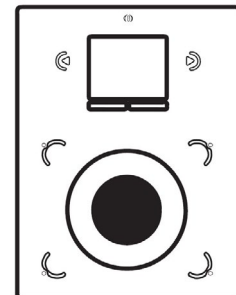

ARTIC RGB/W

MINI RGB/ RGBW WALL WASHER

DMX CONTROLLERS

RGB CT600

MULTI-FUNCTION RGBW WALL CONTROLLER

INPUT VOLTAGE	5V DC, 1A
OUTPUT SIGNAL	RF 2.4GHZ + DMX512
CONTROL	4 ZONES
COLOR OPTIONS	Black/ White
WORKING TEMP	-20°C ~ 40°C
DIMENSIONS	LxWxH (5.19"x7.08"x1.38")

RGB-SCW4

WiFi DMX WALL CONTROLLER

INPUT VOLTAGE	5 - 10V DC, 06A
OUTPUT SIGNAL	DMX512 (x2)
PROGRAMMABILITY	PC/ MAC
COLOR OPTIONS	Black/ White
CONNECTIONS	USB/ 8dry contact ports/ Open drain output (for relay)
MEMORY	Built-In Flash
WORKING TEMP	-10°C ~ 45°C
DIMENSIONS	LxWxH (5.75"x4.17"x0.43")

RGB-SDE3

WiFi DMX WALL CONTROLLER

INPUT VOLTAGE	6V DC, 0.6A
OUTPUT SIGNAL	DMX512 (x2)
PROGRAMMABILITY	PC/ MAC/ Tablet/ Smartphone
COLOR OPTIONS	Black/ White
CONNECTIONS	USB/ Ethernet/ RS232/ CLock/ 8dry contact ports/ 5V output relay
MEMORY	MicroSD Card
WORKING TEMP	-20°C ~ 40°C
DIMENSIONS	LxWxH (5.75"x4.17"x0.43")

ARTIC RGB/W

MINI RGB/ RGBW WALL WASHER

DMX DECODERS

RGB-DMX-4C-RJ45 4-CHANNEL DMX DECODER

INPUT VOLTAGE	12V-24V DC
OUTPUT CURRENT	5A X 4CH
OUTPUT WATTAGE	60W(12V), 120W(24V)
OUTPUT CHANNELS	4
DIMENSIONS	LxWxH (7"x1.77"x0.75")