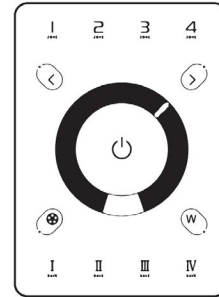

ARTIC RGB/W

MINI RGB/ RGBW WALL WASHER

DMX CONTROLLERS

RGB CT600

MULTI-FUNCTION RGBW WALL CONTROLLER

INPUT VOLTAGE	5V DC, 1A
OUTPUT SIGNAL	RF 2.4GHZ + DMX512
CONTROL	4 ZONES
COLOR OPTIONS	Black/ White
WORKING TEMP	-20°C ~ 40°C
DIMENSIONS	LxWxH (5.19"x7.08"x1.38")

RGB-SCW4

WiFi DMX WALL CONTROLLER

INPUT VOLTAGE	5 - 10V DC, 06A
OUTPUT SIGNAL	DMX512 (x2)
PROGRAMMABILITY	PC/ MAC
COLOR OPTIONS	Black/ White
CONNECTIONS	USB/ 8dry contact ports/ Open drain output (for relay)
MEMORY	Built-In Flash
WORKING TEMP	-10°C ~ 45°C
DIMENSIONS	LxWxH (5.75"x4.17"x0.43")