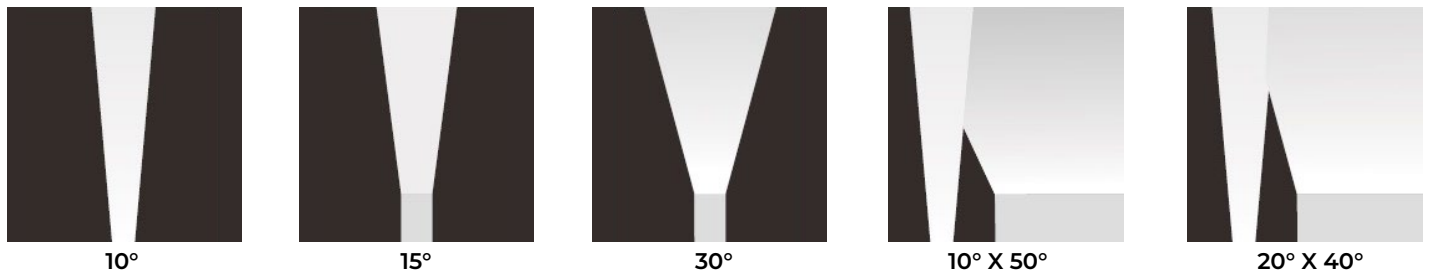

*Special order item— allow up to 4 weeks of lead time

ARTIC RGB/W

MINI RGB/ RGBW WALL WASHER

DIMENSIONS

OPTICS

ACCESSORIES

FLV FLAT LOUVRE

* Product ships with Flat Louvre unless specified