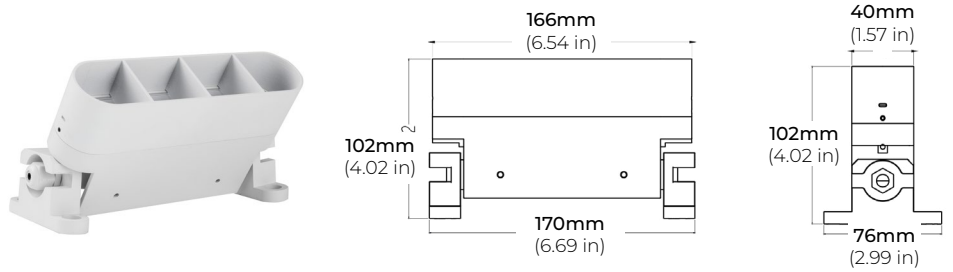

ARTIC RGB/W

MINI RGB/ RGBW WALL WASHER

Project _____

Location _____

Quote/ Ref # _____

The **Artic RGB/W** is an outdoor, high performance, LED wall washer featuring an articulating design which allows for the uniform illumination of curved facades, walls and circular columns. Individually aimed and addressable compact modules provide flexibility in creating seamless facade highlights. Available in various beam angles and elliptical optics. The adaptability of the Artic makes it a great fit for the most challenging applications

ALV ASYMMETRIC LOUVRE

ARTIC RGB/W

MINI RGB/ RGBW WALL WASHER

ACCESSORIES

SLV
SYMMETRIC LOUVRE

CABLES

ARC-LNK-10
ARC-LNK-36
ARC-LNK-72
10", 36", 72" LINK EXTENSION CABLE
*Sold Separately

ARC-HWC-72
72" HARDWIRE CABLE
*Sold Separately