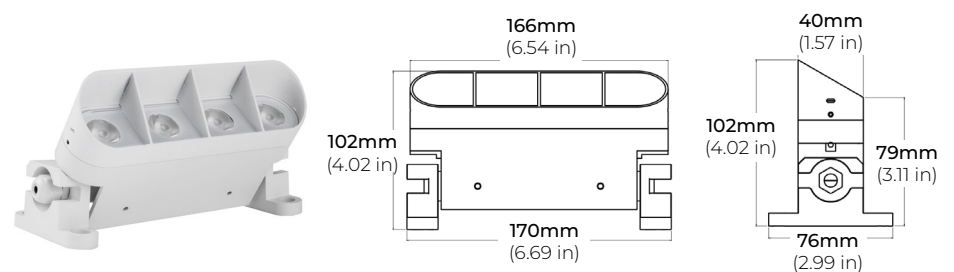

ALV ASYMMETRIC LOUVRE