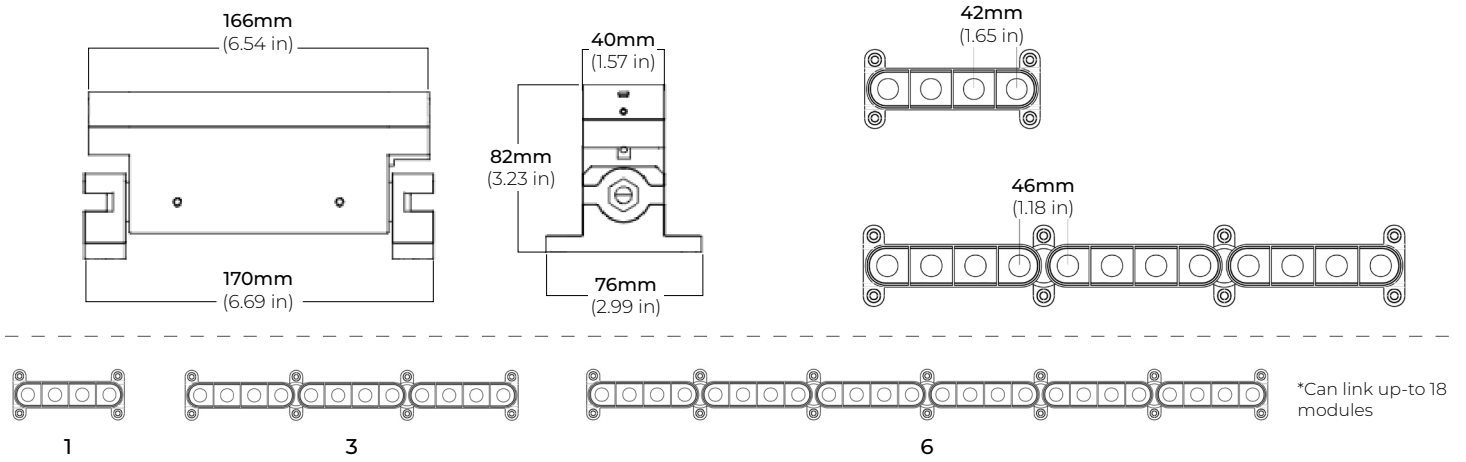

### SPECIFICATIONS

POWER CONSUMPTION	7W per 6.6 in per module
LUMEN OUTPUT	500 Lumens/ module
CONTROL	DMX
CRI	90+
COLOR TEMPERATURE	27K-5000K
MAXIMUM RUN LENGTH	Linkable up to 18 individual modules
OPERATING VOLTAGE	24V DC
OPERATING FREQUENCY	50/ 60 Hz
STORAGE TEMPERATURE	-30°C to 60°C
OPERATING TEMPERATURE	-40°C to 60°C
BEAM ANGLE OPTIONS	10°/ 15°/ 30°/ 10° X 50°/ 20° X 40°
IP RATING	IP67 Outdoor/ Wet Location
LUMEN MAINTENANCE	50,000 Hrs.

### DIMENSIONS