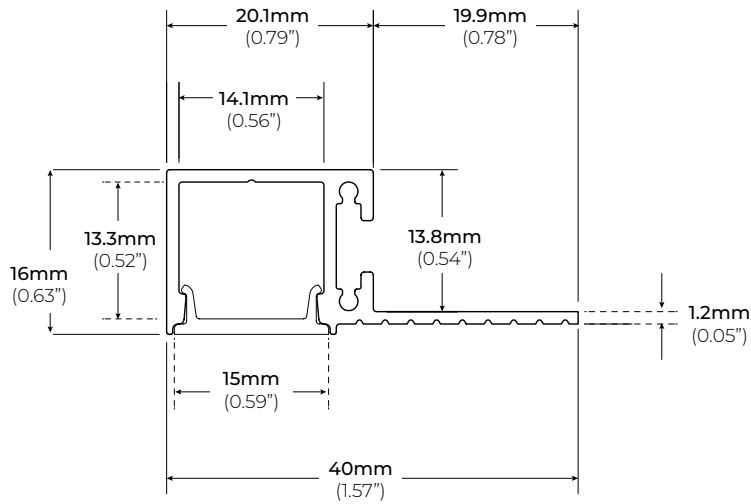

### SPECIFICATIONS

TYPE	Recessed
AVAILABLE LENGTHS	42 in. / 84 in.
FINISH	White
LENS OPTION	Frosted
TRANSFORMER	Remote
CHANNEL	ALP1400TL
LENS (INCLUDED)	ALP1400TL-LN
STRAIGHT CONNECTOR	ALP-2000TL-STB
INTERNAL CONNECTOR	ALP-2000TL-INB

### FEATURES

- Field Cuttable
- Compatible with LED strips up to 14mm (0.55") wide
- Recessed mount to fit flush onto installation surface
- Frosted Lens diffuser included
- Dissipates heat from LED, prolonging its lifetime

MODEL	LENGTH	LENS
ALP1400TL	<b>42</b> 42 in.	FR Frosted Lens
	<b>84</b> 84 in.	

### DIMENSIONS