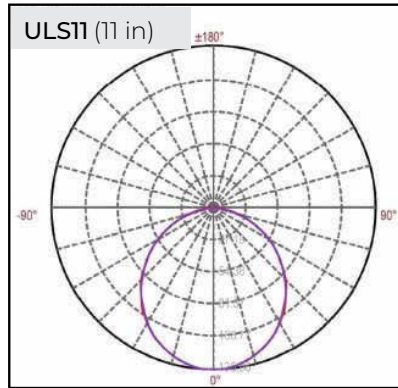

### SPECIFICATIONS

INPUT VOLTAGE	120V/ 277V
POWER CONSUMPTION	6W- 18W per Ft.
LUMEN OUTPUT	350 - 1250 Lumens per Ft.
CRI	90+
COLOR TEMPERATURE	27K/ 30K/ 35K/ 40K/ 50K
DIMMING	ELV, 0-10V and TRIAC
MAXIMUM RUN LENGTH	Up to 300W
OPERATING TEMPERATURE	-40°F (-40°C) to +140°F (+60°C)
BEAM ANGLE	110°
IP RATING	IP45
FINISH	White
CERTIFICATIONS	UL Listed
LUMEN MAINTENANCE	50,000 Hrs.
DIMENSIONS	89 x 25.4mm (3.5 x 1") (WxH)

## DIMENSIONS

ULS-11  
6W | 11 INCHES

ULS-14  
8W | 14 INCHES

ULS-22  
10W | 22 INCHES

ULS-28  
12W | 28 INCHES

ULS-33  
15W | 33 INCHES

ULS-42  
18W | 42 INCHES

## PHOTOMETRICS