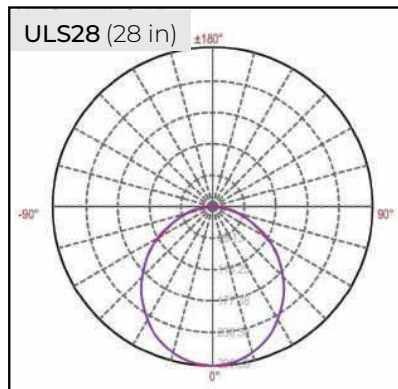

### SPECIFICATIONS

INPUT VOLTAGE	120V/ 277V
POWER CONSUMPTION	6W- 18W per Ft.
LUMEN OUTPUT	350 - 1250 Lumens per Ft.
CRI	90+
COLOR TEMPERATURE	27K/ 30K/ 35K/ 40K/ 50K
DIMMING	ELV, 0-10V and TRIAC
MAXIMUM RUN LENGTH	Up to 300W
OPERATING TEMPERATURE	-40°F (-40°C) to +140°F (+60°C)
BEAM ANGLE	110°
IP RATING	IP45
FINISH	White
CERTIFICATIONS	UL Listed
LUMEN MAINTENANCE	50,000 Hrs.
DIMENSIONS	89 x 25.4mm (3.5 x 1") (WxH)

## DIMENSIONS

ULS-11  
6W | 11 INCHES

ULS-14  
8W | 14 INCHES

ULS-22  
10W | 22 INCHES

ULS-28  
12W | 28 INCHES

ULS-33  
15W | 33 INCHES

ULS-42  
18W | 42 INCHES

## PHOTOMETRICS