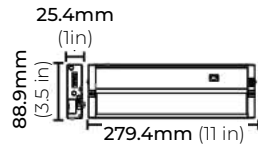

### SPECIFICATIONS

INPUT VOLTAGE	120V/ 277V
POWER CONSUMPTION	6W- 18W per Ft.
LUMEN OUTPUT	350 - 1250 Lumens per Ft.
CRI	90+
COLOR TEMPERATURE	27K/ 30K/ 35K/ 40K/ 50K
DIMMING	ELV, 0-10V and TRIAC
MAXIMUM RUN LENGTH	Up to 300W
OPERATING TEMPERATURE	-40°F (-40°C) to +140°F (+60°C)
BEAM ANGLE	110°
IP RATING	IP45
FINISH	White
CERTIFICATIONS	UL Listed
LUMEN MAINTENANCE	50,000 Hrs.
DIMENSIONS	89 x 25.4mm (3.5 x 1") (WxH)

MODEL	ULS11	ULS14	ULS22	ULS28	ULS33	ULS42
LENGTH	11"	14"	22"	28"	33"	42"
WATTS	6W	8W	10W	12W	15W	18W

MODEL	LENGTH	FINISH	VOLTAGE
ULS	11 11"	WH White	UNV 120-277V
	14 14"		
	22 22"		
	28 28"		
	33 33"		
	42 42"		

## DIMENSIONS

ULS-11  
6W | 11 INCHES

ULS-14  
8W | 14 INCHES

ULS-22  
10W | 22 INCHES

ULS-28  
12W | 28 INCHES

ULS-33  
15W | 33 INCHES

ULS-42  
18W | 42 INCHES