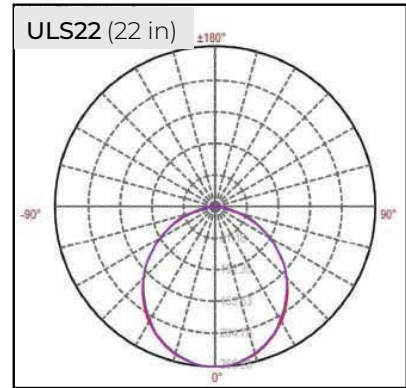

### SPECIFICATIONS

INPUT VOLTAGE	120V/ 277V
POWER CONSUMPTION	6W- 18W per Ft.
LUMEN OUTPUT	350 - 1250 Lumens per Ft.
CRI	90+
COLOR TEMPERATURE	27K/ 30K/ 35K/ 40K/ 50K
DIMMING	ELV, 0-10V and TRIAC
MAXIMUM RUN LENGTH	Up to 300W
OPERATING TEMPERATURE	-40°F (-40°C) to +140°F (+60°C)
BEAM ANGLE	110°
IP RATING	IP45
FINISH	White
CERTIFICATIONS	UL Listed
LUMEN MAINTENANCE	50,000 Hrs.
DIMENSIONS	89 x 25.4mm (3.5 x 1") (WxH)

## DIMENSIONS

ULS-11  
6W | 11 INCHES

ULS-14  
8W | 14 INCHES

ULS-22  
10W | 22 INCHES

ULS-28  
12W | 28 INCHES

ULS-33  
15W | 33 INCHES

ULS-42  
18W | 42 INCHES

## PHOTOMETRICS