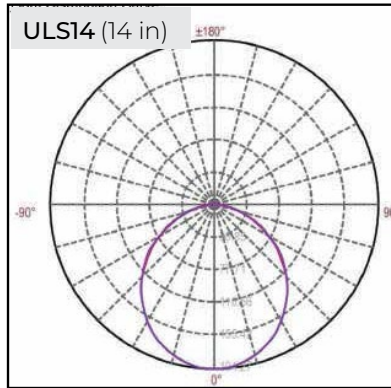

### SPECIFICATIONS

INPUT VOLTAGE	120V/ 277V
POWER CONSUMPTION	6W- 18W per Ft.
LUMEN OUTPUT	350 - 1250 Lumens per Ft.
CRI	90+
COLOR TEMPERATURE	27K/ 30K/ 35K/ 40K/ 50K
DIMMING	ELV, 0-10V and TRIAC
MAXIMUM RUN LENGTH	Up to 300W
OPERATING TEMPERATURE	-40°F (-40°C) to +140°F (+60°C)
BEAM ANGLE	110°
IP RATING	IP45
FINISH	White
CERTIFICATIONS	UL Listed
LUMEN MAINTENANCE	50,000 Hrs.
DIMENSIONS	89 x 25.4mm (3.5 x 1") (WxH)

## DIMENSIONS

ULS-11  
6W | 11 INCHES

ULS-14  
8W | 14 INCHES

ULS-22  
10W | 22 INCHES

ULS-28  
12W | 28 INCHES

ULS-33  
15W | 33 INCHES

ULS-42  
18W | 42 INCHES

## PHOTOMETRICS