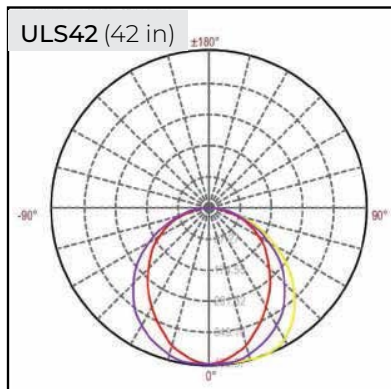

### SPECIFICATIONS

INPUT VOLTAGE	120V/ 277V
POWER CONSUMPTION	6W- 18W per Ft.
LUMEN OUTPUT	350 - 1250 Lumens per Ft.
CRI	90+
COLOR TEMPERATURE	27K/ 30K/ 35K/ 40K/ 50K
DIMMING	ELV, 0-10V and TRIAC
MAXIMUM RUN LENGTH	Up to 300W
OPERATING TEMPERATURE	-40°F (-40°C) to +140°F (+60°C)
BEAM ANGLE	110°
IP RATING	IP45
FINISH	White
CERTIFICATIONS	UL Listed
LUMEN MAINTENANCE	50,000 Hrs.
DIMENSIONS	89 x 25.4mm (3.5 x 1") (WxH)

## DIMENSIONS

ULS-11  
6W | 11 INCHES

ULS-14  
8W | 14 INCHES

ULS-22  
10W | 22 INCHES

ULS-28  
12W | 28 INCHES

ULS-33  
15W | 33 INCHES

ULS-42  
18W | 42 INCHES

## PHOTOMETRICS