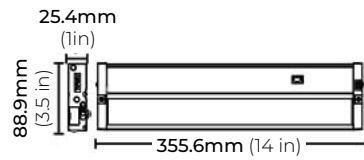

MODEL	ULS11	ULS14	ULS22	ULS28	ULS33	ULS42
LENGTH	11"	14"	22"	28"	33"	42"
WATTS	6W	8W	10W	12W	15W	18W

MODEL	LENGTH	FINISH	VOLTAGE
ULS	11 11"	WH White	UNV 120-277V
	14 14"		
	22 22"		
	28 28"		
	33 33"		
	42 42"		

## DIMENSIONS

ULS-11  
6W | 11 INCHES

ULS-14  
8W | 14 INCHES

ULS-22  
10W | 22 INCHES

ULS-28  
12W | 28 INCHES

ULS-33  
15W | 33 INCHES

ULS-42  
18W | 42 INCHES