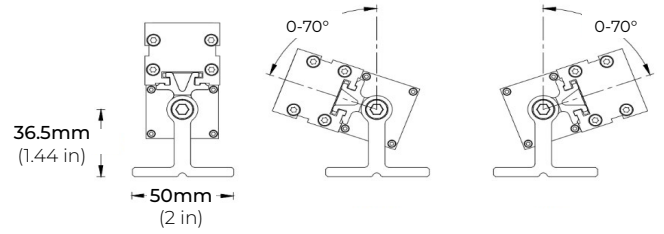

LWW120-SL-RGBW

120V-277V HIGH-OUTPUT COLOR-CHANGING LED WALL WASHER

MOUNTING ACCESSORIES

LWW120-STB
STANDARD TILTING BRACKET
*Included with every Fixture