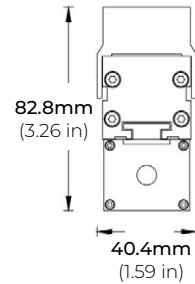

COMPATIBLE ACCESSORIES

LWW120-SL-12-ADLV
LWW120-SL-24-ADLV
LWW120-SL-36-ADLV
LWW120-SL-48-ADLV
12", 24", 36", 48" ASYMMETRIC LOUVER
*Sold Separately

LWW120-SL-12-SDLV
LWW120-SL-24-SDLV
LWW120-SL-36-SDLV
LWW120-SL-48-SDLV
12", 24", 36", 48" SYMMETRIC LOUVER
*Sold Separately