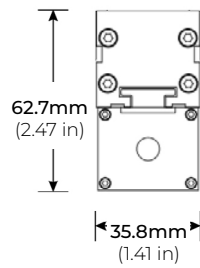

LWW120-SL-RGBW

120V-277V HIGH-OUTPUT COLOR-CHANGING LED WALL WASHER

DIMENSIONS

LWW120-SL-12