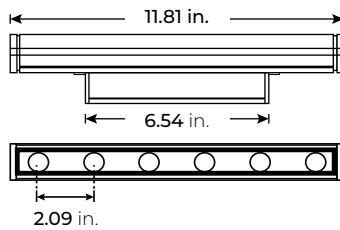

LWW120-SL-RGBW

120V-277V HIGH-OUTPUT COLOR-CHANGING LED WALL WASHER

DIMENSIONS

LWW120-SL-12