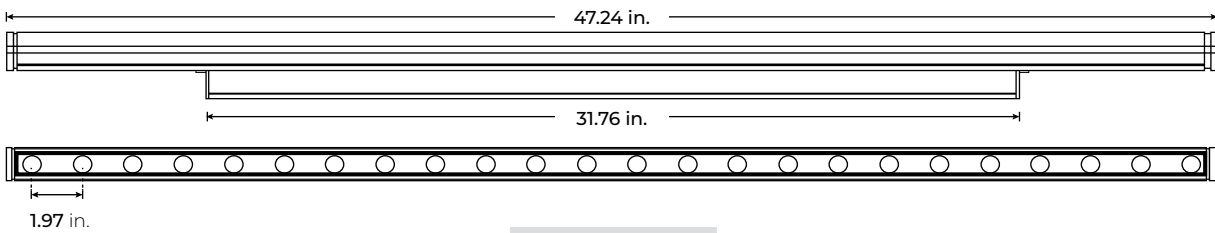

FEATURES

- 90+ CRI
- Multiple beam angles
- Multiple CCT options available
- ETL Listed

MODEL	LENGTH	COLOR TEMP	OPTICS	MOUNTING	FINISH	OPTIONS	VOLTAGE
LWW120-SL	12 11.81 in (9W)	RGB RGB	10 10°	FMB Fixed Mounting Bracket	TG Titanium Grey	ADLV Asymmetric Anti-Glare Louver	UNV 120V-277V
	48 47.24 in (36W)	RGBW30K RGB+3000K	25 25°	STB Standard Tilting Bracket	BK Black	SDLV Symmetric Anti-Glare Louver	
		RGBW40K RGB+4000K	35 35°	ETB Extended Tilting Bracket	WH White		
		RGBW65K RGB+6500K	2050 20° x 50°	STK Mounting Stake			

LWW120-SL-RGBW

120V-277V HIGH-OUTPUT COLOR-CHANGING LED WALL WASHER

DIMENSIONS

LWW120-SL-12

LWW120-SL-48

OPTICS

LWW120-SL-RGBW

120V-277V HIGH-OUTPUT COLOR-CHANGING LED WALL WASHER