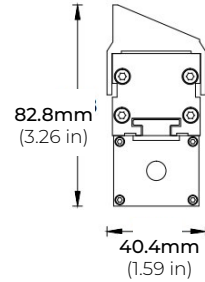

COMPATIBLE ACCESSORIES

LWW120-SL-12-ADLV
LWW120-SL-24-ADLV
LWW120-SL-36-ADLV
LWW120-SL-48-ADLV
12", 24", 36", 48" ASYMMETRIC LOUVER
*Sold Separately

LWW120-SL-12-SDLV
LWW120-SL-24-SDLV
LWW120-SL-36-SDLV
LWW120-SL-48-SDLV
12", 24", 36", 48" SYMMETRIC LOUVER
*Sold Separately