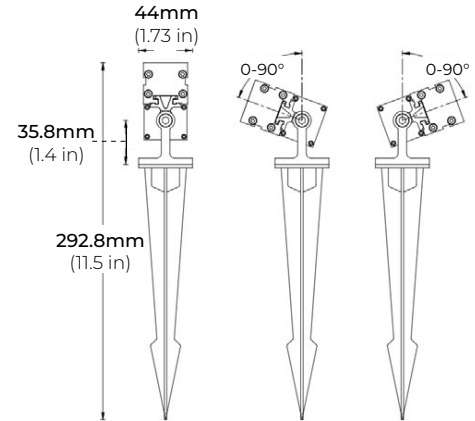

FEATURES

- 90+ CRI
- Multiple beam angles
- Multiple CCT options available
- ETL Listed

MODEL	LENGTH	COLOR TEMP	OPTICS	MOUNTING	FINISH	OPTIONS	VOLTAGE
LWW120-SL	12 11.81 in (9W)	RGB RGB	10 10°	FMB Fixed Mounting Bracket	TG Titanium Grey	ADLV Asymmetric Anti-Glare Louver	UNV 120V-277V
	48 47.24 in (36W)	RGBW30K RGB+3000K	25 25°	STB Standard Tilting Bracket	BK Black	SDLV Symmetric Anti-Glare Louver	
		RGBW40K RGB+4000K	35 35°	ETB Extended Tilting Bracket	WH White		
		RGBW65K RGB+6500K	2050 20° x 50°	STK Mounting Stake			

LWW120-SL-RGBW

120V-277V HIGH-OUTPUT COLOR-CHANGING LED WALL WASHER

DIMENSIONS

LWW120-SL-12

LWW120-SL-48

OPTICS

LWW120-SL-RGBW

120V-277V HIGH-OUTPUT COLOR-CHANGING LED WALL WASHER

MOUNTING ACCESSORIES

LWW120-STB
STANDARD TILTING BRACKET
*Included with every Fixture

LWW120-ETB
EXTENDED TILTING BRACKET
*Sold Separately

LWW120-STK
MOUNTING STAKE
*Sold Separately

LWW120-SL-RGBW

120V-277V HIGH-OUTPUT COLOR-CHANGING LED WALL WASHER

COMPATIBLE ACCESSORIES

LWW120-SL-12-ADLV
LWW120-SL-24-ADLV
LWW120-SL-36-ADLV
LWW120-SL-48-ADLV
12", 24", 36", 48" ASYMMETRIC LOUVER
*Sold Separately

LWW120-SL-12-SDLV
LWW120-SL-24-SDLV
LWW120-SL-36-SDLV
LWW120-SL-48-SDLV
12", 24", 36", 48" SYMMETRIC LOUVER
*Sold Separately