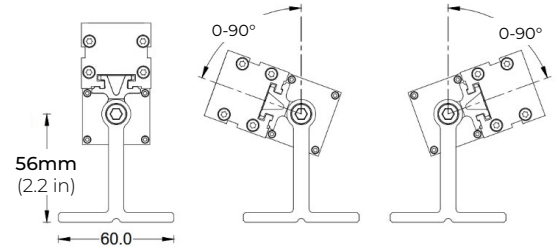

LWW120-ETB
EXTENDED TILTING BRACKET
*Sold Separately