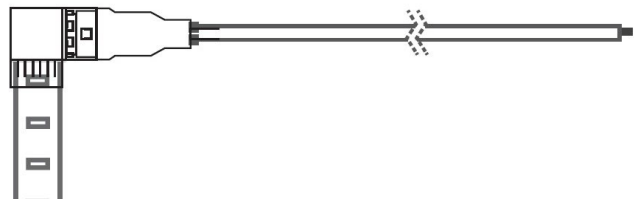

90° POWER CABLE

LSG-HWC72-L90 72" 90° HARDWIRE POWER FEED CABLE