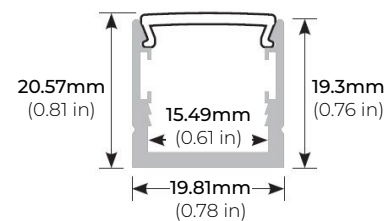

*1 = Custom length per FT. (cuttable every 4")

* = Ideal for applications with direct exposure to rain/ water
(MADE TO ORDER - Please allow 3 weeks lead time)

LSG40-WD

4W WARM-DIM 120V LED TAPE LIGHT

DIMENSIONS

LSG-CN-CL

LSG-PC48
48" PLASTIC CHANNEL

MOUNTING CHANNEL & FROSTED LENS

LSG-AC2000FR-48
LSG-AC2000FR-84
48" AND 84" ALUMINUM CHANNEL

LSG-AC2000FR-EC
END CAP
* SOLD SEPARATELY

LSG-AC2000FR-MC
MOUNTING CLIP
* 2PCS INCLUDED WITH EVERY 48"
* 4PCS INCLUDED WITH EVERY 84"