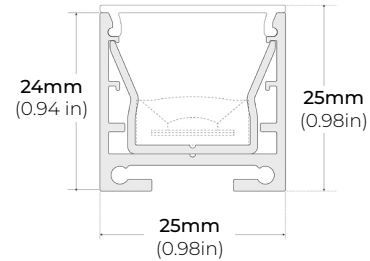

LSG40-WD

4W WARM-DIM 120V LED TAPE LIGHT

COMPATIBLE ACCESSORIES

MOUNTING CHANNEL & FROSTED LENS

LSG-AC3100FR-48-SI
48" CHANNEL (SILVER)

LSG-AC3100FR-84-SI
84" CHANNEL (SILVER)

LSG-AC3100FR-96-WH
96" PROFILE (WHITE)

LSG-AC3100FR-96-BK
96" PROFILE (BLACK)

LSG-AC3100FR-96-SI
96" PROFILE (SILVER)

LSG-AC3100-EC-WH END CAP (WHITE)
LSG-AC3100-EC-BK END CAP (BLACK)
LSG-AC3100-EC-SI END CAP (SILVER)

* SOLD SEPARATELY

LSG-AC3100-ECH-WH END CAP WITH HOLE (WHITE)
LSG-AC3100-ECH-BK END CAP WITH HOLE (BLACK)
LSG-AC3100-ECH-SI END CAP WITH HOLE (SILVER)

* SOLD SEPARATELY

LSG-AC3100FR-MC

MOUNTING CLIP

* 2PCS INCLUDED WITH EVERY 48"

* 4PCS INCLUDED WITH EVERY 84" AND 96"