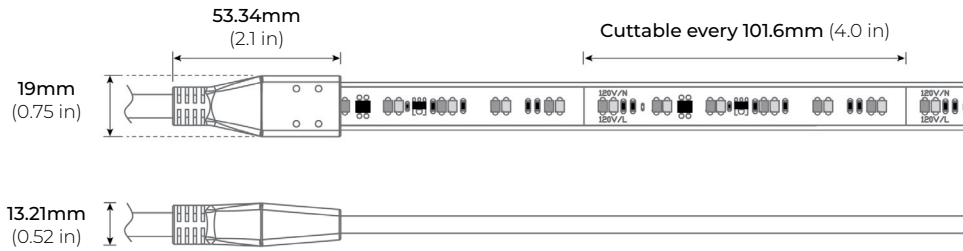

LSG40-WD

4W WARM-DIM 120V LED TAPE LIGHT

Project _____

Location _____

Quote/ Ref # _____

The **LSG40-WD** is a warm-dim 120V tape light offering the highest quality in direct-connect LED lighting. It can be ordered in custom lengths, in 4 inch increments and available with IP67 rating for outdoor or wet installations and applications.

SPECIFICATIONS

POWER CONSUMPTION	4W per Ft.
LUMEN OUTPUT	220 Lumens per Ft.
CRI	90+
DIMMING	TRIAC
MAXIMUM RUN LENGTH	164 Ft.
CUTTABLE	Every 4.0 in (101.6mm)
BINNING	MacAdam Ellipse 2-Step
OPERATING VOLTAGE	120V AC
OPERATING TEMPERATURE	-22°F (-30°C) to +122°F (+50°C)
BEAM ANGLE	120°
IP RATING	IP54, IP67
CERTIFICATIONS	ETL Listed
LUMEN MAINTENANCE	50,000 Hrs.

MODEL	COLOR TEMP	LED LENGTH	VOLTAGE	POWER FEED	IP RATING
LSG40-WD	18/30K 1800K/ 3000K	*XX per Ft.	120 120 Volts	HWC36 36" Hardwire Power Feed Cable	IP54 Indoor/ Damp
				HWC72 72" Hardwire Power Feed Cable	
				HWC120 120" Hardwire Power Feed Cable	IP67 Outdoor*
				HWC240 240" Hardwire Power Feed Cable	
				HWC-CUS Custom Length Wire	

*1 = Custom length per FT. (cuttable every 4")

* = Ideal for applications with direct exposure to rain/ water
(MADE TO ORDER - Please allow 3 weeks lead time)

LSG40-WD

4W WARM-DIM 120V LED TAPE LIGHT

DIMENSIONS