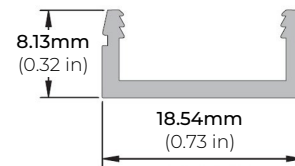

LSG40-WD

4W WARM-DIM 120V LED TAPE LIGHT

DIMENSIONS

COMPATIBLE ACCESSORIES

MOUNTING CHANNEL

LSG-AC48
LSG-AC96
48" AND 96" ALUMINUM CHANNEL

MOUNTING CHANNEL & MOUNTING CLIP

LSG-CN48
48" ALUMINUM CHANNEL

LSG-CN-CL
MOUNTING CLIP
* INCLUDED WITH LSG-CN48

LSG-PC48
48" PLASTIC CHANNEL

MOUNTING CHANNEL & FROSTED LENS

LSG-AC2000FR-48
LSG-AC2000FR-84
48" AND 84" ALUMINUM CHANNEL

LSG-AC2000FR-EC
END CAP
* SOLD SEPARATELY

LSG-AC2000FR-MC
MOUNTING CLIP
* 2PCS INCLUDED WITH EVERY 48"
* 4PCS INCLUDED WITH EVERY 84"