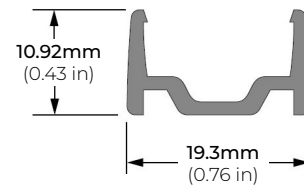

*1 = Custom length per FT. (cuttable every 4")

* = Ideal for applications with direct exposure to rain/ water
(MADE TO ORDER - Please allow 3 weeks lead time)

LSG40-WD

4W WARM-DIM 120V LED TAPE LIGHT

DIMENSIONS

COMPATIBLE ACCESSORIES

MOUNTING CHANNEL

LSG-AC48
LSG-AC96
48" AND 96" ALUMINUM CHANNEL

MOUNTING CHANNEL & MOUNTING CLIP

LSG-CN48
48" ALUMINUM CHANNEL

LSG-CN-CL
MOUNTING CLIP
* INCLUDED WITH LSG-CN48

LSG-CN48

LSG-CN-CL

LSG-PC48
48" PLASTIC CHANNEL

MOUNTING CHANNEL & FROSTED LENS

LSG-AC2000FR-48
LSG-AC2000FR-84
48" AND 84" ALUMINUM CHANNEL

LSG-AC2000FR-EC
END CAP
* SOLD SEPARATELY

LSG-AC2000FR-MC
MOUNTING CLIP
* 2PCS INCLUDED WITH EVERY 48"
* 4PCS INCLUDED WITH EVERY 84"