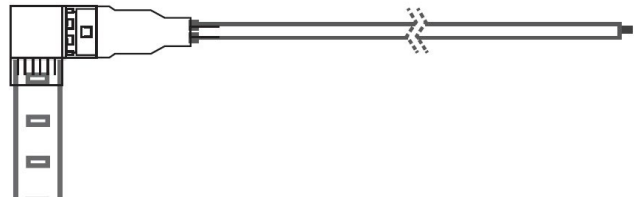

90° POWER CABLE

LSG-HWC72-L90 72" 90° HARDWIRE POWER FEED CABLE