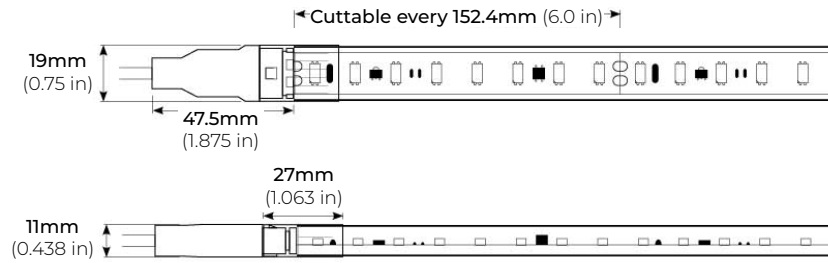

## 2W 120V AC PLUGIN LED TAPE LIGHT

Project \_\_\_\_\_

Location \_\_\_\_\_

Quote/ Ref # \_\_\_\_\_

The **LSG-20** is a dimmable 120V AC outdoor tape light offering the highest quality in direct-connect LED lighting. It can be ordered in custom lengths, in 6 inch increments and comes sealed with an IP67 rating for outdoor or wet installations and applications. This ETL Listed, 120V linear light can reach a maximum length of 150Ft. in a single continuous run.

### FEATURES

- Line Voltage Linear Light
- 120V AC, No power supply required
- Continuous Run up to 150 Ft.
- Wet and Dry Locations
- 90+ CRI
- Suitable for Indoor/ Outdoor use
- Custom length available every 6 in.
- Dimmable
- ETL Listed

MODEL	COLOR TEMP	LED LENGTH	VOLTAGE	POWER FEED	IP RATING
LSG-20	<b>24K</b> 2400K	<b>50</b> 50 Ft.	<b>120</b> 120 Volts	<b>HWC36</b> 36" Hardwire Power Feed Cable	<b>IP54</b> Indoor/ Damp
	<b>27K</b> 2700K	<b>150</b> 150 Ft.		<b>HWC72</b> 72" Hardwire Power Feed Cable	<b>IP67</b> Outdoor*
	<b>30K</b> 3000K	<b>1XX</b> per Ft.		<b>HWC120</b> 120" Hardwire Power Feed Cable	
	<b>35K</b> 3500K			<b>HWC240</b> 240" Hardwire Power Feed Cable	
	<b>40K</b> 4000K			<b>HWC-CUS</b> Custom Length Wire	
	<b>50K</b> 5000K				
		*1 = Custom length per Ft. (cuttable every 6")			* = Ideal for applications with direct exposure to rain/ water (MADE TO ORDER - Please allow 3 weeks lead time)

### DIMENSIONS