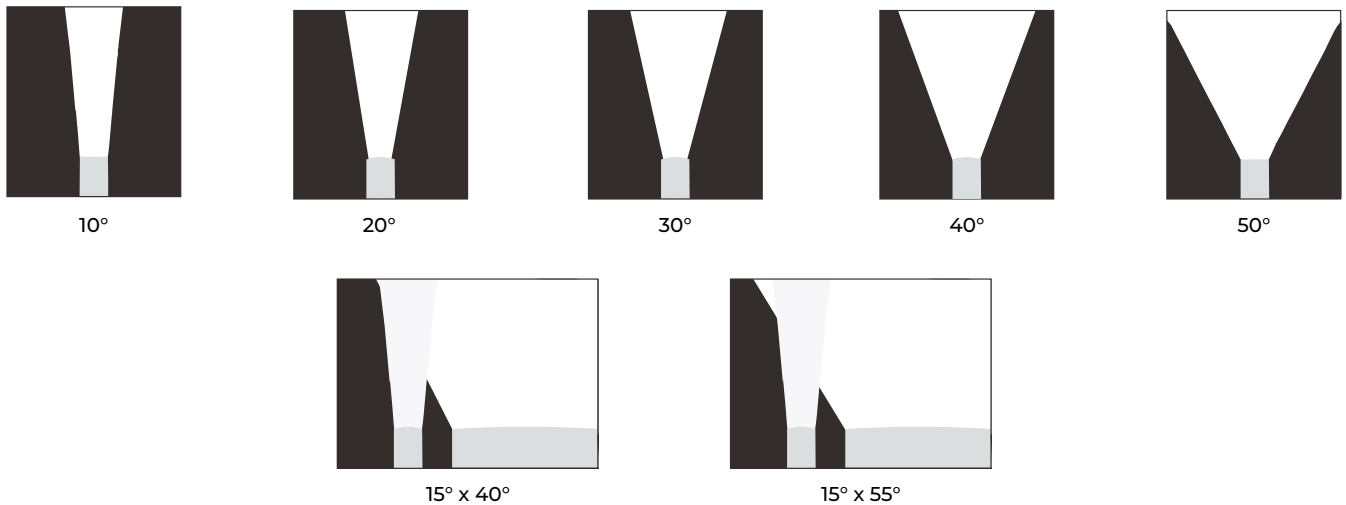

OPTICS

MOUNTING ACCESSORIES

LWW120-VHO-RMB
ROTATING MOUNTING BRACKET

LWW120-VHO-EWB
EXTENDED WALL MOUNT BRACKET