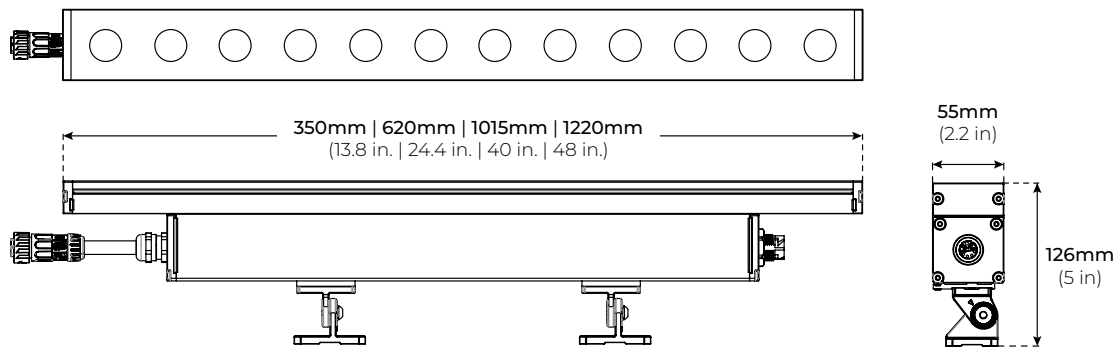

SPECIFICATIONS

INPUT VOLTAGE	120-277 AC
POWER CONSUMPTION	18W 35W 55W 65W
LUMENS PER WATT	90 Lm. (Static) 38 Lm. (RGB) 47 Lm. (RBW)
COLOR TEMPERATURE	27K/ 30K/ 35K/ 40K/ 50K/ RGB/ RGB+30K/ RGB+40K
BEAM ANGLE	10°/ 20°/ 30°/ 40°/ 60°/ 15° x 40°/ 15° x 55°
MAX RUN	Linkable up to 32Ft. (120V) Linkable up to 64 Ft. (277V)
CRI	90+
DIMMING	0-10V, DMX and DALI
OPERATING TEMPERATURE	-4°F (-20°C) to 104°F (40°C)
HOUSING	6063 Aluminum Alloy
IP RATING	IP66 Outdoor/ Wet Location
CERTIFICATIONS	ETL Listed, CE
LUMEN MAINTENANCE	50,000 Hrs.
WARRANTY	5-Year Limited

FEATURES

- 90+ CRI
- Multiple beam angles
- Multiple CCT options available
- ETL Listed

MODEL	WATT	CCT	OPTICS	MOUNT	FINISH	DIM	VOLT	OPTIONAL ACCESSORIES
LWW120-VHO	12 13.8 in (18W)	27K 2700K	10 10°	RMB Rotating Mounting Bracket	TG Titanium Grey	010 0-10V	UNV 120V-277V	ADLV Asymmetric Anti-Glare Louver
	24 24.4 in (35W)	30K 3000K	20 20°		BK Black	DMX DMX		
	40 40 in (55W)	40K 4000K	30 30°	EWB Extended Wall Mount Bracket	WH White	DALI DALI		GS Glare Shield
	48 48 in (65W)	60K 6000K	40 40°					
		RGB RGB	60 60°					
		RGBW30K RGB+3000K	1540 15° x 40°					
		RGBW40K RGB+4000K	1555 15° x 55°					

LWW120-VHO

120V-277V HIGH-OUTPUT LED WALL WASHER

DIMENSIONS

OPTICS

MOUNTING ACCESSORIES

LWW120-VHO-RMB
ROTATING MOUNTING BRACKET

LWW120-VHO-EWB
EXTENDED WALL MOUNT BRACKET

LWW120-VHO