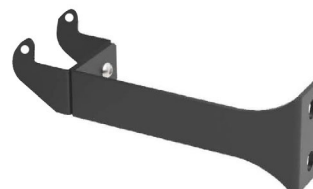

LWW120-VHO

120V-277V HIGH-OUTPUT LED WALL WASHER

Project _____
Location _____
Quote/ Ref # _____

LWW120-VHO Linear Wall washer series is a powerful 120V LED flood light typically used for building facades, signs or any wall washing application Available in multiple optical lens options to provide endless lighting solutions.

FEATURES

- 90+ CRI
- Multiple beam angles
- Multiple CCT options available
- ETL Listed

MODEL	WATT	CCT	OPTICS	MOUNT	FINISH	DIM	VOLT	OPTIONAL ACCESSORIES
LWW120-VHO	12 13.8 in (18W)	27K 2700K	10 10°	RMB Rotating Mounting Bracket	TG Titanium Grey	010 0-10V	UNV 120V-277V	ADLV Asymmetric Anti-Glare Louver
	24 24.4 in (35W)	30K 3000K	20 20°		BK Black	DMX DMX		
	40 40 in (55W)	40K 4000K	30 30°	EWB Extended Wall Mount Bracket	WH White	DALI DALI		GS Glare Shield
	48 48 in (65W)	60K 6000K	40 40°					
		RGB RGB	60 60°					
		RGBW30K RGB+3000K	1540 15° x 40°					
		RGBW40K RGB+4000K	1555 15° x 55°					

LWW120-VHO

120V-277V HIGH-OUTPUT LED WALL WASHER

DIMENSIONS

OPTICS

MOUNTING ACCESSORIES

LWW120-VHO-RMB
ROTATING MOUNTING BRACKET

LWW120-VHO-EWB
EXTENDED WALL MOUNT BRACKET

LWW120-VHO

120V-277V HIGH-OUTPUT LED WALL WASHER

COMPATIBLE ACCESSORIES

LWW120-VHO-ADLV
ASYMMETRIC LOUVER

LWW120-VHO-GS
GLARE SHIELD

LWW120-LNK-10
LWW120-LNK-36
LWW120-LNK-72
10", 36", 72" LINK EXTENSION CABLE
*Sold Separately