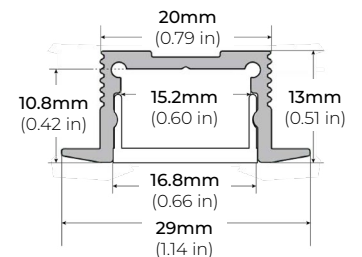

LENGTHS 39" | 78" | 84" | 96"
LENS Clear, Frosted
FINISH Black | Silver

ALP-20

LENGTHS 49" | 84" | 98"
LENS Frosted
FINISH White | Black | Silver

ALP-50C (CORNER)

LENGTHS 48" | 84" | 98"
LENS Frosted
FINISH White | Black | Silver

ALP-70

LENGTHS 49" | 84" | 98"
LENS Frosted
FINISH White | Black | Silver

* For more compatible profiles, visit corelightingusa.com

RECESSED PROFILES

ALP-20R

LENGTHS 49" | 98"
LENS Frosted
FINISH White | Black | Silver

ALP-70R

LENGTHS 48" | 98"
LENS Frosted
FINISH Black | Silver

* For more compatible profiles, visit corelightingusa.com

LSMW-30

3W OUTDOOR FLEXIBLE LED STRIP

COMPATIBLE TRANSFORMERS

PSDL SERIES TRIAC DIMMABLE

PSDL-30W-12V	CLASS 2	6.5" X 3.63" X 1.58"
PSDL-60W-12V	CLASS 2	7.4" X 3.63" X 1.58"
PSDL-100W-12V	CLASS 2	8.67" X 3.67 X 1.62"
PSDL-150W-12V		10.25" X 4.06" X 1.82"
PSDL-200W-12V		10.25" X 4.06" X 1.82"
PSDL-300W-12V		10.25" X 4.06" X 1.82"