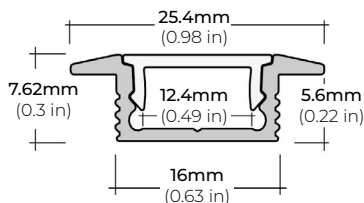

COMPATIBLE ALUMINUM PROFILES

SURFACE PROFILES

ALU-SF

LENGTHS 39" | 78" | 84" | 98"
LENS Clear, Frosted
FINISH Black | Silver

ALU-DS100

LENGTHS 39" | 78" | 84"
LENS Clear, Frosted
FINISH Silver

ALU-CN (CORNER)

LENGTHS 39" | 78" | 84" | 96"
LENS Clear, Frosted
FINISH Black | Silver

ALP-20

LENGTHS 49" | 84" | 98"
LENS Frosted
FINISH White | Black | Silver

ALP-50C (CORNER)

LENGTHS 48" | 84" | 98"
LENS Frosted
FINISH White | Black | Silver

ALP-70

LENGTHS 49" | 84" | 98"
LENS Frosted
FINISH White | Black | Silver

* For more compatible profiles, visit corelightingusa.com

RECESSED PROFILES

ALP-20R

LENGTHS 49" | 98"
LENS Frosted
FINISH White | Black | Silver

ALP-70R

LENGTHS 48" | 98"
LENS Frosted
FINISH Black | Silver

* For more compatible profiles, visit corelightingusa.com

LSMW-30

3W OUTDOOR FLEXIBLE LED STRIP

COMPATIBLE TRANSFORMERS

PSDL SERIES TRIAC DIMMABLE