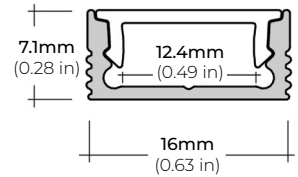

*1 = Custom length per FT.
(12V Strip cuttable every 1")
(24V Strip cuttable every 1.96")

* Custom color finishes require powder coating. Allow 7 days leads time.

LSMW-30

3W OUTDOOR FLEXIBLE LED STRIP

DIMENSIONS

COMPATIBLE ALUMINUM PROFILES

SURFACE PROFILES

ALU-SF

LENGTHS 39" | 78" | 84" | 98"
LENS Clear, Frosted
FINISH Black | Silver

ALU-DS100

LENGTHS 39" | 78" | 84"
LENS Clear, Frosted
FINISH Silver

ALU-CN (CORNER)

LENGTHS 39" | 78" | 84" | 96"
LENS Clear, Frosted
FINISH Black | Silver

ALP-20

LENGTHS 49" | 84" | 98"
LENS Frosted
FINISH White | Black | Silver

ALP-50C (CORNER)

LENGTHS 48" | 84" | 98"
LENS Frosted
FINISH White | Black | Silver

ALP-70

LENGTHS 49" | 84" | 98"
LENS Frosted
FINISH White | Black | Silver

* For more compatible profiles, visit corelightingusa.com

RECESSED PROFILES

ALP-20R

LENGTHS 49" | 98"
LENS Frosted
FINISH White | Black | Silver