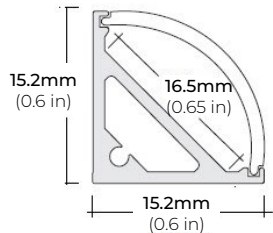

COMPATIBLE ALUMINUM PROFILES

SURFACE PROFILES

ALU-SF

LENGTHS 39" | 78" | 84" | 98"
LENS Clear, Frosted
FINISH Black | Silver

ALU-DS100

LENGTHS 39" | 78" | 84"
LENS Clear, Frosted
FINISH Silver

ALU-CN (CORNER)

LENGTHS 39" | 78" | 84" | 96"
LENS Clear, Frosted
FINISH Black | Silver

ALP-20

LENGTHS 49" | 84" | 98"
LENS Frosted
FINISH White | Black | Silver

ALP-50C (CORNER)

LENGTHS 48" | 84" | 98"
LENS Frosted
FINISH White | Black | Silver

ALP-70

LENGTHS 49" | 84" | 98"
LENS Frosted
FINISH White | Black | Silver

* For more compatible profiles, visit corelightingusa.com

RECESSED PROFILES

ALP-20R

LENGTHS 49" | 98"
LENS Frosted
FINISH White | Black | Silver