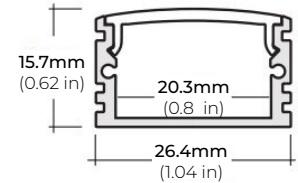

*1 = Custom length per FT.
(12V Strip cuttable every 1")
(24V Strip cuttable every 1.96")

* Custom color finishes require powder coating. Allow 7 days leads time.

LSMW-30

3W OUTDOOR FLEXIBLE LED STRIP

DIMENSIONS

COMPATIBLE ALUMINUM PROFILES

SURFACE PROFILES

ALU-SF

LENGTHS 39" | 78" | 84" | 98"
LENS Clear, Frosted
FINISH Black | Silver

ALU-DS100

LENGTHS 39" | 78" | 84"
LENS Clear, Frosted
FINISH Silver

ALU-CN (CORNER)

LENGTHS 39" | 78" | 84" | 96"
LENS Clear, Frosted
FINISH Black | Silver

ALP-20

LENGTHS 49" | 84" | 98"
LENS Frosted
FINISH White | Black | Silver

ALP-50C (CORNER)

LENGTHS 48" | 84" | 98"
LENS Frosted
FINISH White | Black | Silver

ALP-70

LENGTHS 49" | 84" | 98"
LENS Frosted
FINISH White | Black | Silver

* For more compatible profiles, visit corelightingusa.com

RECESSED PROFILES

ALP-20R

LENGTHS 49" | 98"
LENS Frosted
FINISH White | Black | Silver