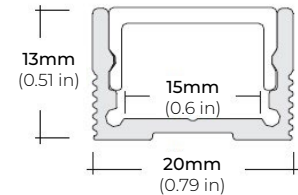

*1 = Custom length per FT.
(12V Strip cuttable every 1")
(24V Strip cuttable every 1.96")

* Custom color finishes require powder coating. Allow 7 days leads time.

LSMW-30

3W OUTDOOR FLEXIBLE LED STRIP

DIMENSIONS

COMPATIBLE ALUMINUM PROFILES

SURFACE PROFILES

ALU-SF

LENGTHS 39" | 78" | 84" | 98"
LENS Clear, Frosted
FINISH Black | Silver

ALU-DS100

LENGTHS 39" | 78" | 84"
LENS Clear, Frosted
FINISH Silver

ALU-CN (CORNER)

LENGTHS 39" | 78" | 84" | 96"
LENS Clear, Frosted
FINISH Black | Silver

ALP-20

LENGTHS 49" | 84" | 98"
LENS Frosted
FINISH White | Black | Silver

ALP-50C (CORNER)

LENGTHS 48" | 84" | 98"
LENS Frosted
FINISH White | Black | Silver

ALP-70

LENGTHS 49" | 84" | 98"
LENS Frosted
FINISH White | Black | Silver

* For more compatible profiles, visit corelightingusa.com

RECESSED PROFILES

ALP-20R

LENGTHS 49" | 98"
LENS Frosted
FINISH White | Black | Silver