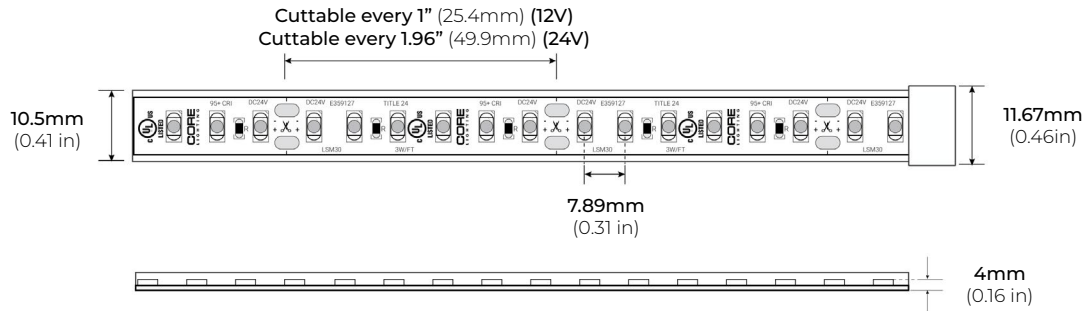

SPECIFICATIONS

INPUT VOLTAGE	12V 24V DC
POWER CONSUMPTION	3W per Ft.
NO. OF LEDS	36 LEDs per Ft.
LUMEN OUTPUT	223 Lm/Ft. (3000K)
CRI	95+
COLOR TEMPERATURE	22K / 24K / 27K / 30K / 35K / 40K / 50K 60K / RD / BL / GR / PK / PR / AM / OR
DIMMING	MLV, ELV, 0-10 and TRIAC
MAXIMUM RUN LENGTH	16.4 Ft. (12V) 24 FT. (24V)
CUTTABLE	Every 1 in (25.4mm) (12V) Every 1.96 in (49.9mm) (24V)
BINNING	1.5 Step Macadam Ellipse
OPERATING TEMPERATURE	-40°F (-40°C) ~ +140°F (+60°C)
BEAM ANGLE	120°
IP RATING	IP65 wet location (outdoor)
CERTIFICATIONS	UL Listed, TITLE 24 JA8
LUMEN MAINTENANCE	50,000 Hrs.

MODEL	COLOR TEMP		LENGTH	VOLTAGE	PROFILE
LSMW30	22K 2200K	RD Red	16 16 Ft.	12 12V	See Page 2 for compatible profiles.
	24K 2400K	BL Blue	25 25 Ft.	24 24V DC	
	27K 2700K	GR Green	32 32 Ft.		
	30K 3000K	PK Pink	1'XX per Ft.		
	35K 3500K	PR Purple			
	40K 4000K	AM Amber			
	50K 5000K	OR Orange			
	60K 6000K				

*1 = Custom length per FT.
(12V Strip cuttable every 1")
(24V Strip cuttable every 1.96")

* Custom color finishes require powder coating. Allow 7 days leads time.

LSMW-30

3W OUTDOOR FLEXIBLE LED STRIP

DIMENSIONS