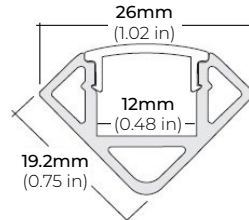

SPECIFICATIONS

INPUT VOLTAGE	12V 24V DC
POWER CONSUMPTION	3W per Ft.
NO. OF LEDS	36 LEDs per Ft.
LUMEN OUTPUT	223 Lm/Ft. (3000K)
CRI	95+
COLOR TEMPERATURE	22K / 24K / 27K / 30K / 35K / 40K / 50K 60K / RD / BL / GR / PK / PR / AM / OR
DIMMING	MLV, ELV, 0-10 and TRIAC
MAXIMUM RUN LENGTH	16.4 Ft. (12V) 24 FT. (24V)
CUTTABLE	Every 1 in (25.4mm) (12V) Every 1.96 in (49.9mm) (24V)
BINNING	1.5 Step Macadam Ellipse
OPERATING TEMPERATURE	-40°F (-40°C) ~ +140°F (+60°C)
BEAM ANGLE	120°
IP RATING	IP65 wet location (outdoor)
CERTIFICATIONS	UL Listed, TITLE 24 JA8
LUMEN MAINTENANCE	50,000 Hrs.

*1 = Custom length per FT.
(12V Strip cuttable every 1")
(24V Strip cuttable every 1.96")

* Custom color finishes require powder coating. Allow 7 days leads time.

LSMW-30

3W OUTDOOR FLEXIBLE LED STRIP

DIMENSIONS

COMPATIBLE ALUMINUM PROFILES

SURFACE PROFILES

ALU-SF

LENGTHS 39" | 78" | 84" | 98"
LENS Clear, Frosted
FINISH Black | Silver

ALU-DS100

LENGTHS 39" | 78" | 84"
LENS Clear, Frosted
FINISH Silver

ALU-CN (CORNER)

LENGTHS 39" | 78" | 84" | 96"
LENS Clear, Frosted
FINISH Black | Silver

ALP-20

LENGTHS 49" | 84" | 98"
LENS Frosted
FINISH White | Black | Silver

ALP-50C (CORNER)

LENGTHS 48" | 84" | 98"
LENS Frosted
FINISH White | Black | Silver