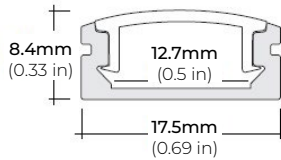

SPECIFICATIONS

INPUT VOLTAGE	12V 24V DC
POWER CONSUMPTION	3W per Ft.
NO. OF LEDS	36 LEDs per Ft.
LUMEN OUTPUT	223 Lm/Ft. (3000K)
CRI	95+
COLOR TEMPERATURE	22K / 24K / 27K / 30K / 35K / 40K / 50K 60K / RD / BL / GR / PK / PR / AM / OR
DIMMING	MLV, ELV, 0-10 and TRIAC
MAXIMUM RUN LENGTH	16.4 Ft. (12V) 24 FT. (24V)
CUTTABLE	Every 1 in (25.4mm) (12V) Every 1.96 in (49.9mm) (24V)
BINNING	1.5 Step Macadam Ellipse
OPERATING TEMPERATURE	-40°F (-40°C) ~ +140°F (+60°C)
BEAM ANGLE	120°
IP RATING	IP65 wet location (outdoor)
CERTIFICATIONS	UL Listed, TITLE 24 JA8
LUMEN MAINTENANCE	50,000 Hrs.

*1 = Custom length per FT.
(12V Strip cuttable every 1")
(24V Strip cuttable every 1.96")

* Custom color finishes require powder coating. Allow 7 days leads time.

LSMW-30

3W OUTDOOR FLEXIBLE LED STRIP

DIMENSIONS

COMPATIBLE ALUMINUM PROFILES

SURFACE PROFILES

ALU-SF

LENGTHS 39" | 78" | 84" | 98"
LENS Clear, Frosted
FINISH Black | Silver

ALU-DS100

LENGTHS 39" | 78" | 84"
LENS Clear, Frosted
FINISH Silver

ALU-CN (CORNER)

LENGTHS 39" | 78" | 84" | 96"
LENS Clear, Frosted
FINISH Black | Silver

ALP-20

LENGTHS 49" | 84" | 98"
LENS Frosted
FINISH White | Black | Silver

ALP-50C (CORNER)

LENGTHS 48" | 84" | 98"
LENS Frosted
FINISH White | Black | Silver