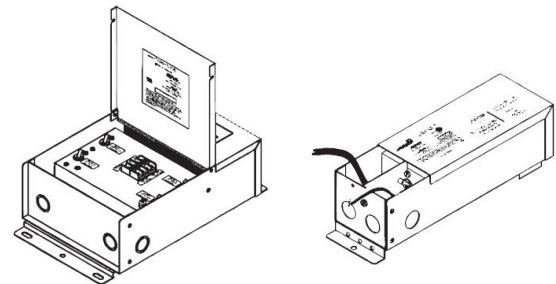

PSDH SERIES HIGH PERFORMANCE MAGNETIC LOW VOLTAGE (MLV)

PSDH-48W-24V	CLASS 2	11.25" X 3.38" X 3.38"
PSDH-96W-24V	CLASS 2	11.25" X 3.38" X 3.37"
PSDH-288W-24V	CLASS 2	14.25" X 8.43" X 4.43"