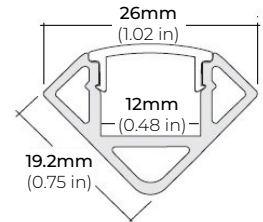

### DIMENSIONS

#### SURFACE PROFILES

##### ALU-SF

LENGTHS 39" | 78" | 84" | 98"  
LENS Clear, Frosted  
FINISH Black | Silver

##### ALU-CN (CORNER)

LENGTHS 39" | 78" | 84" | 96"  
LENS Clear, Frosted  
FINISH Black | Silver