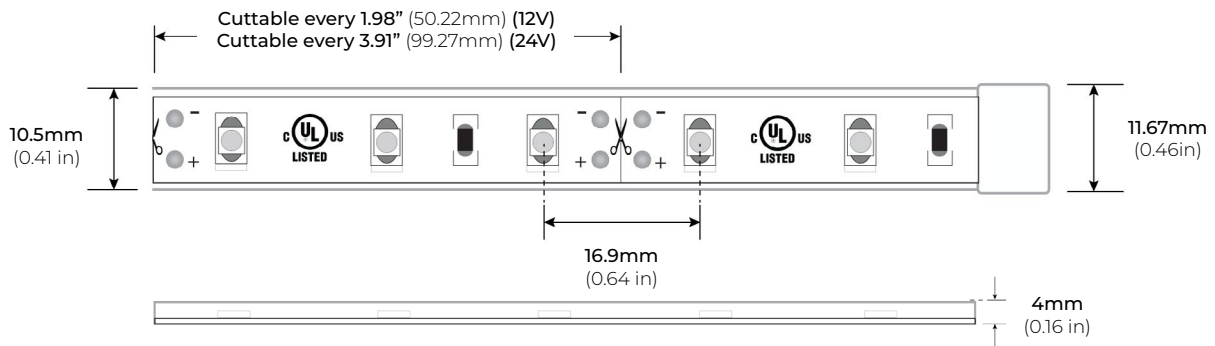

LSMW-15

1.5W OUTDOOR FLEXIBLE LED STRIP

DIMENSIONS

COMPATIBLE ALUMINUM PROFILES

SURFACE PROFILES

ALU-SF

LENGTHS 39" | 78" | 84" | 98"
LENS Clear, Frosted
FINISH Black | Silver