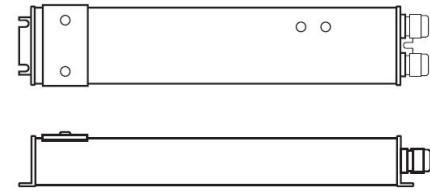

PSDE SERIES

0-10V DIMMING W/ JUNCTION BOX

PSDE-60W-24V-010-JB	CLASS 2	12.1" X 2.36" X 1.4"
PSDE-96W-24V-010-JB	CLASS 2	12.1" X 2.36" X 1.4"