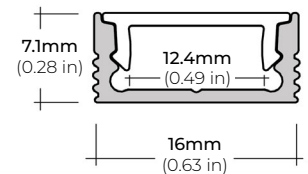

ALP-20

LENGTHS 49" | 84" | 98"
LENS Frosted
FINISH White | Black | Silver