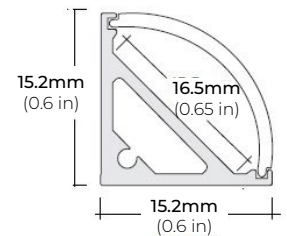

ALP-50C (CORNER)

LENGTHS 48" | 84" | 98"
LENS Frosted
FINISH White | Black | Silver

* For more compatible profiles, visit corelightingusa.com