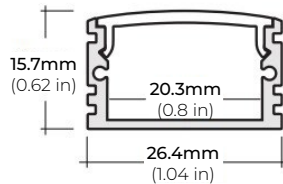

ALU-DS100

LENGTHS 39" | 78" | 84"
LENS Clear, Frosted
FINISH Silver