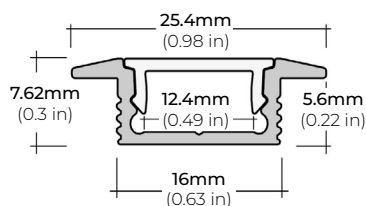

RECESSED PROFILES

ALP-20R

LENGTHS 49" | 98"
LENS Frosted
FINISH White | Black | Silver