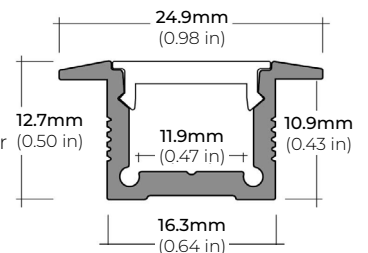

ALP-60R

LENGTHS 49" | 84" | 98"
LENS Frosted
FINISH White | Black | Silver