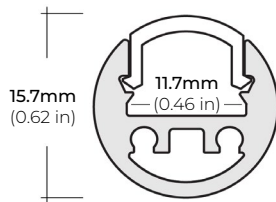

ALP-35

LENGTHS 49" | 98"
LENS Clear, Frosted
FINISH Silver